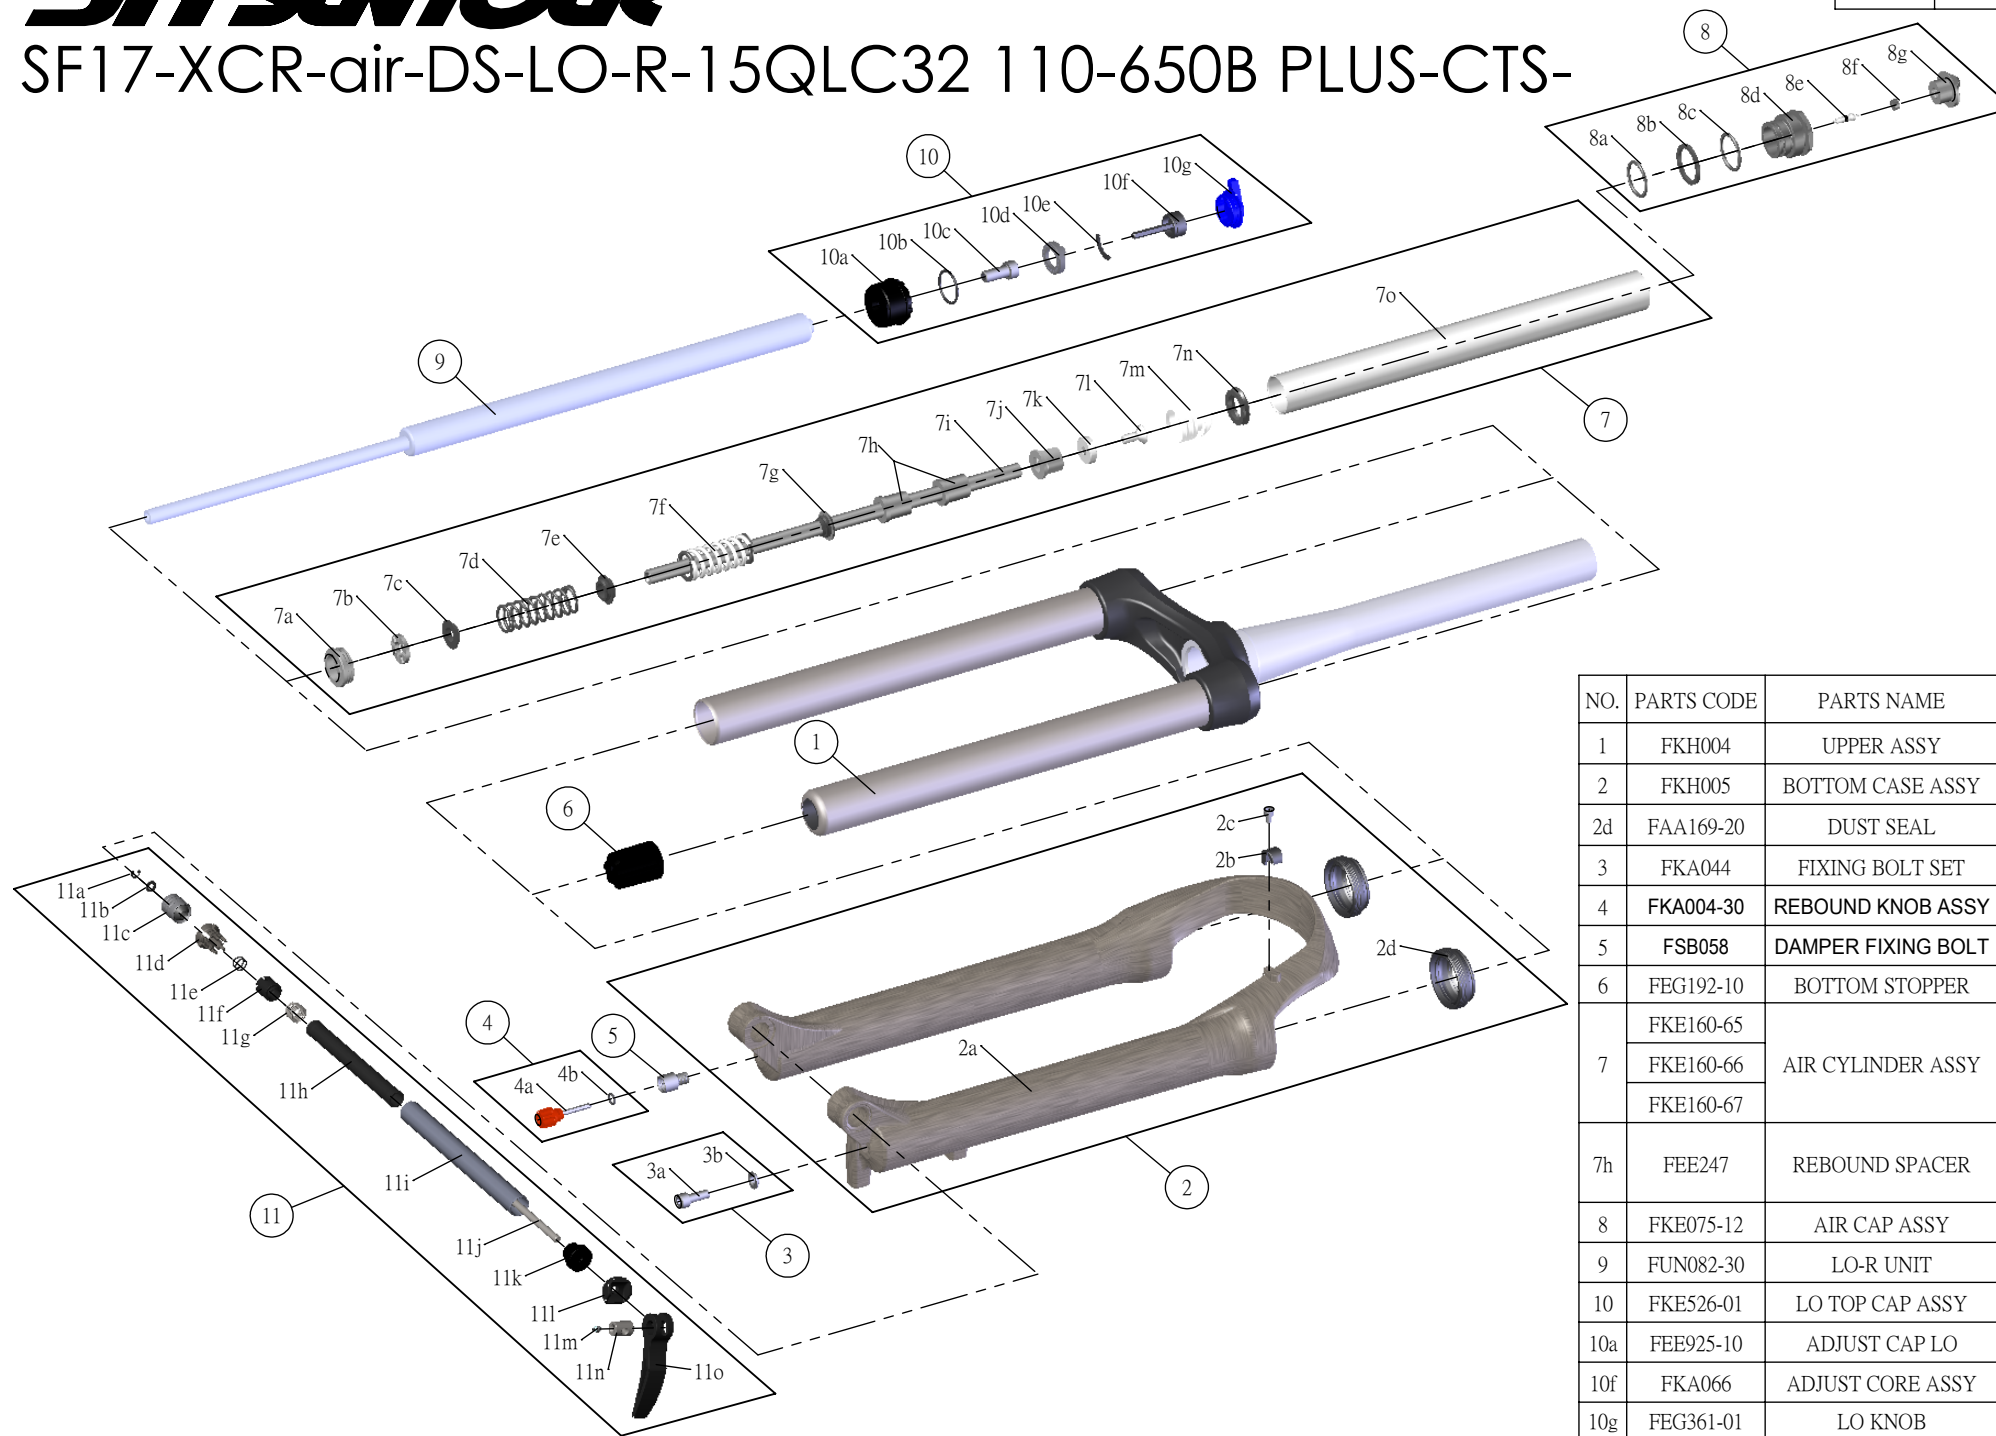

SR SUNTOUR

SF17-XCR-air-DS-LO-R-15QLC32 110-650B PLUS-CTS-

Date	2016. 01. 20	Version	1
Amended			

NO.	PARTS CODE	PARTS NAME	80	100	120	QT
1	FKH004	UPPER ASSY	*	*	*	1
2	FKH005	BOTTOM CASE ASSY	*	*	*	1
2d	FAA169-20	DUST SEAL	*	*	*	2
3	FKA044	FIXING BOLT SET	*	*	*	1
4	FKA004-30	REBOUND KNOB ASSY	*	*	*	1
5	FSB058	DAMPER FIXING BOLT	*	*	*	1
6	FEG192-10	BOTTOM STOPPER	*	*	*	1
7	FKE160-65	AIR CYLINDER ASSY		*		1
	FKE160-66				*	1
	FKE160-67		*			1
7h	FEE247	REBOUND SPACER	*	*		2
8	FKE075-12	AIR CAP ASSY	*	*	*	1
9	FUN082-30	LO-R UNIT	*	*	*	1
10	FKE526-01	LO TOP CAP ASSY	*	*	*	1
10a	FEE925-10	ADJUST CAP LO	*	*	*	1
10f	FKA066	ADJUST CORE ASSY	*	*	*	1
10g	FEG361-01	LO KNOB	*	*	*	1
11	FKA100-25	15QLC32-110 AXLE SET	*	*	*	1