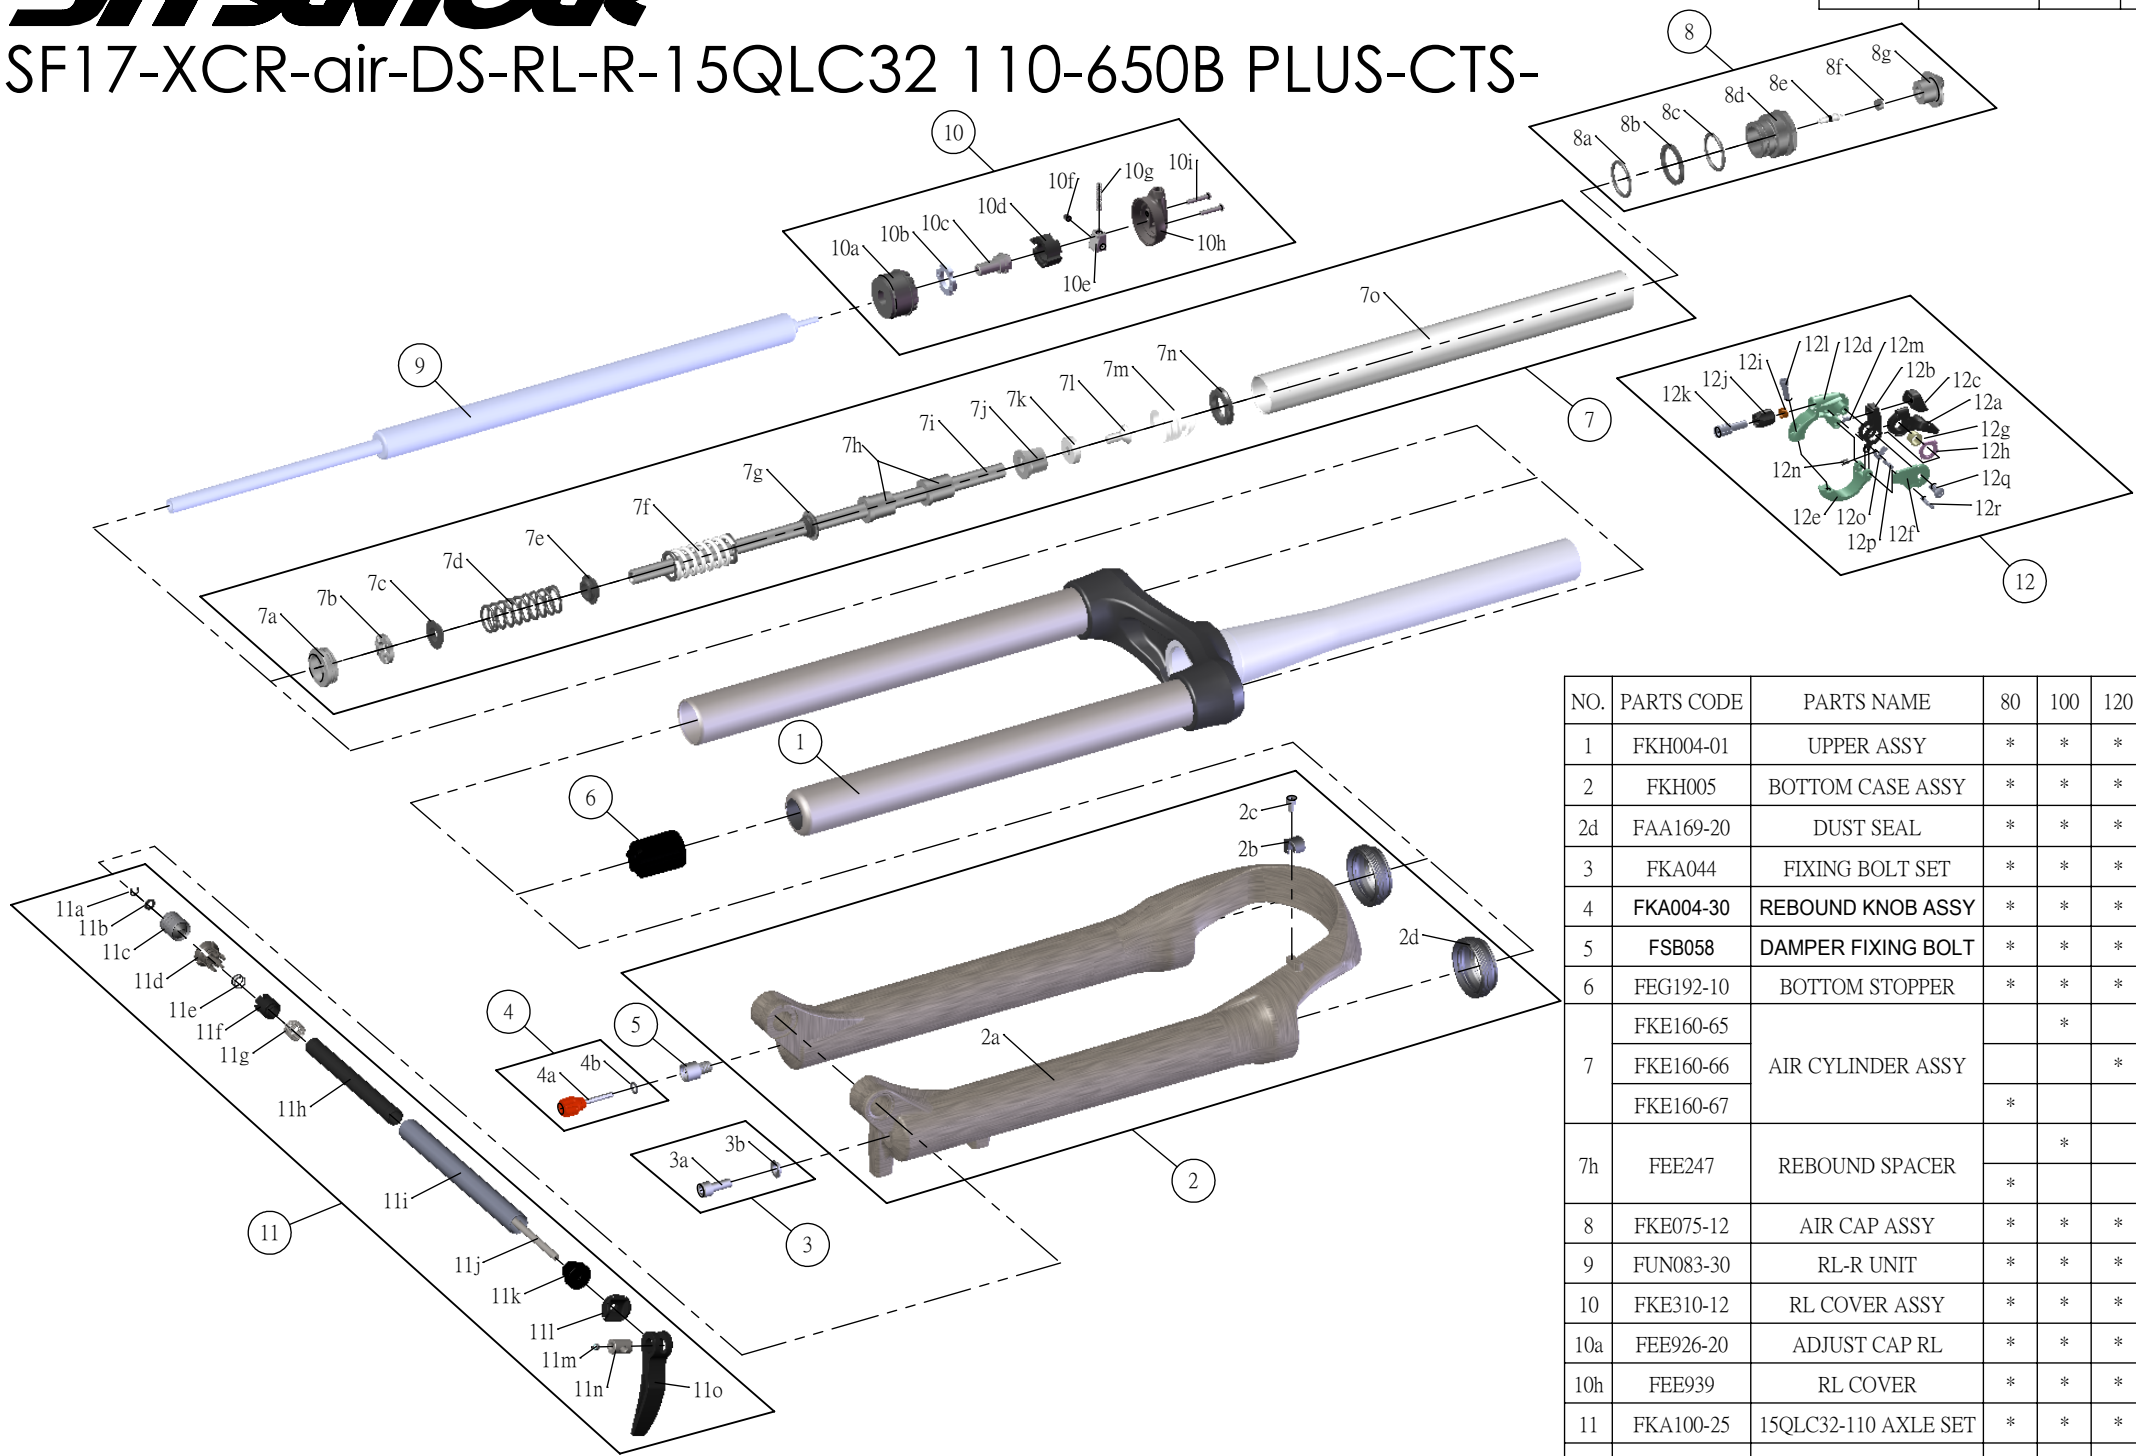

# SR SUNTOUR

## SF17-XCR-air-DS-RL-R-15QLC32 110-650B PLUS-CTS-

Date	2016. 01. 20	Version	1
Amended			

NO.	PARTS CODE	PARTS NAME	80	100	120	QT
1	FKH004-01	UPPER ASSY	*	*	*	1
2	FKH005	BOTTOM CASE ASSY	*	*	*	1
2d	FAA169-20	DUST SEAL	*	*	*	2
3	FKA044	FIXING BOLT SET	*	*	*	1
4	FKA004-30	REBOUND KNOB ASSY	*	*	*	1
5	FSB058	DAMPER FIXING BOLT	*	*	*	1
6	FEG192-10	BOTTOM STOPPER	*	*	*	1
7	FKE160-65	AIR CYLINDER ASSY		*		1
	FKE160-66				*	1
	FKE160-67		*			1
7h	FEE247	REBOUND SPACER	*	*		2
8	FKE075-12	AIR CAP ASSY	*	*	*	1
9	FUN083-30	RL-R UNIT	*	*	*	1
10	FKE310-12	RL COVER ASSY	*	*	*	1
10a	FEE926-20	ADJUST CAP RL	*	*	*	1
10h	FEE939	RL COVER	*	*	*	1
11	FKA100-25	15QLC32-110 AXLE SET	*	*	*	1
12	SL15SC-RLO	REMOTE LEVER ASSY	*	*	*	1