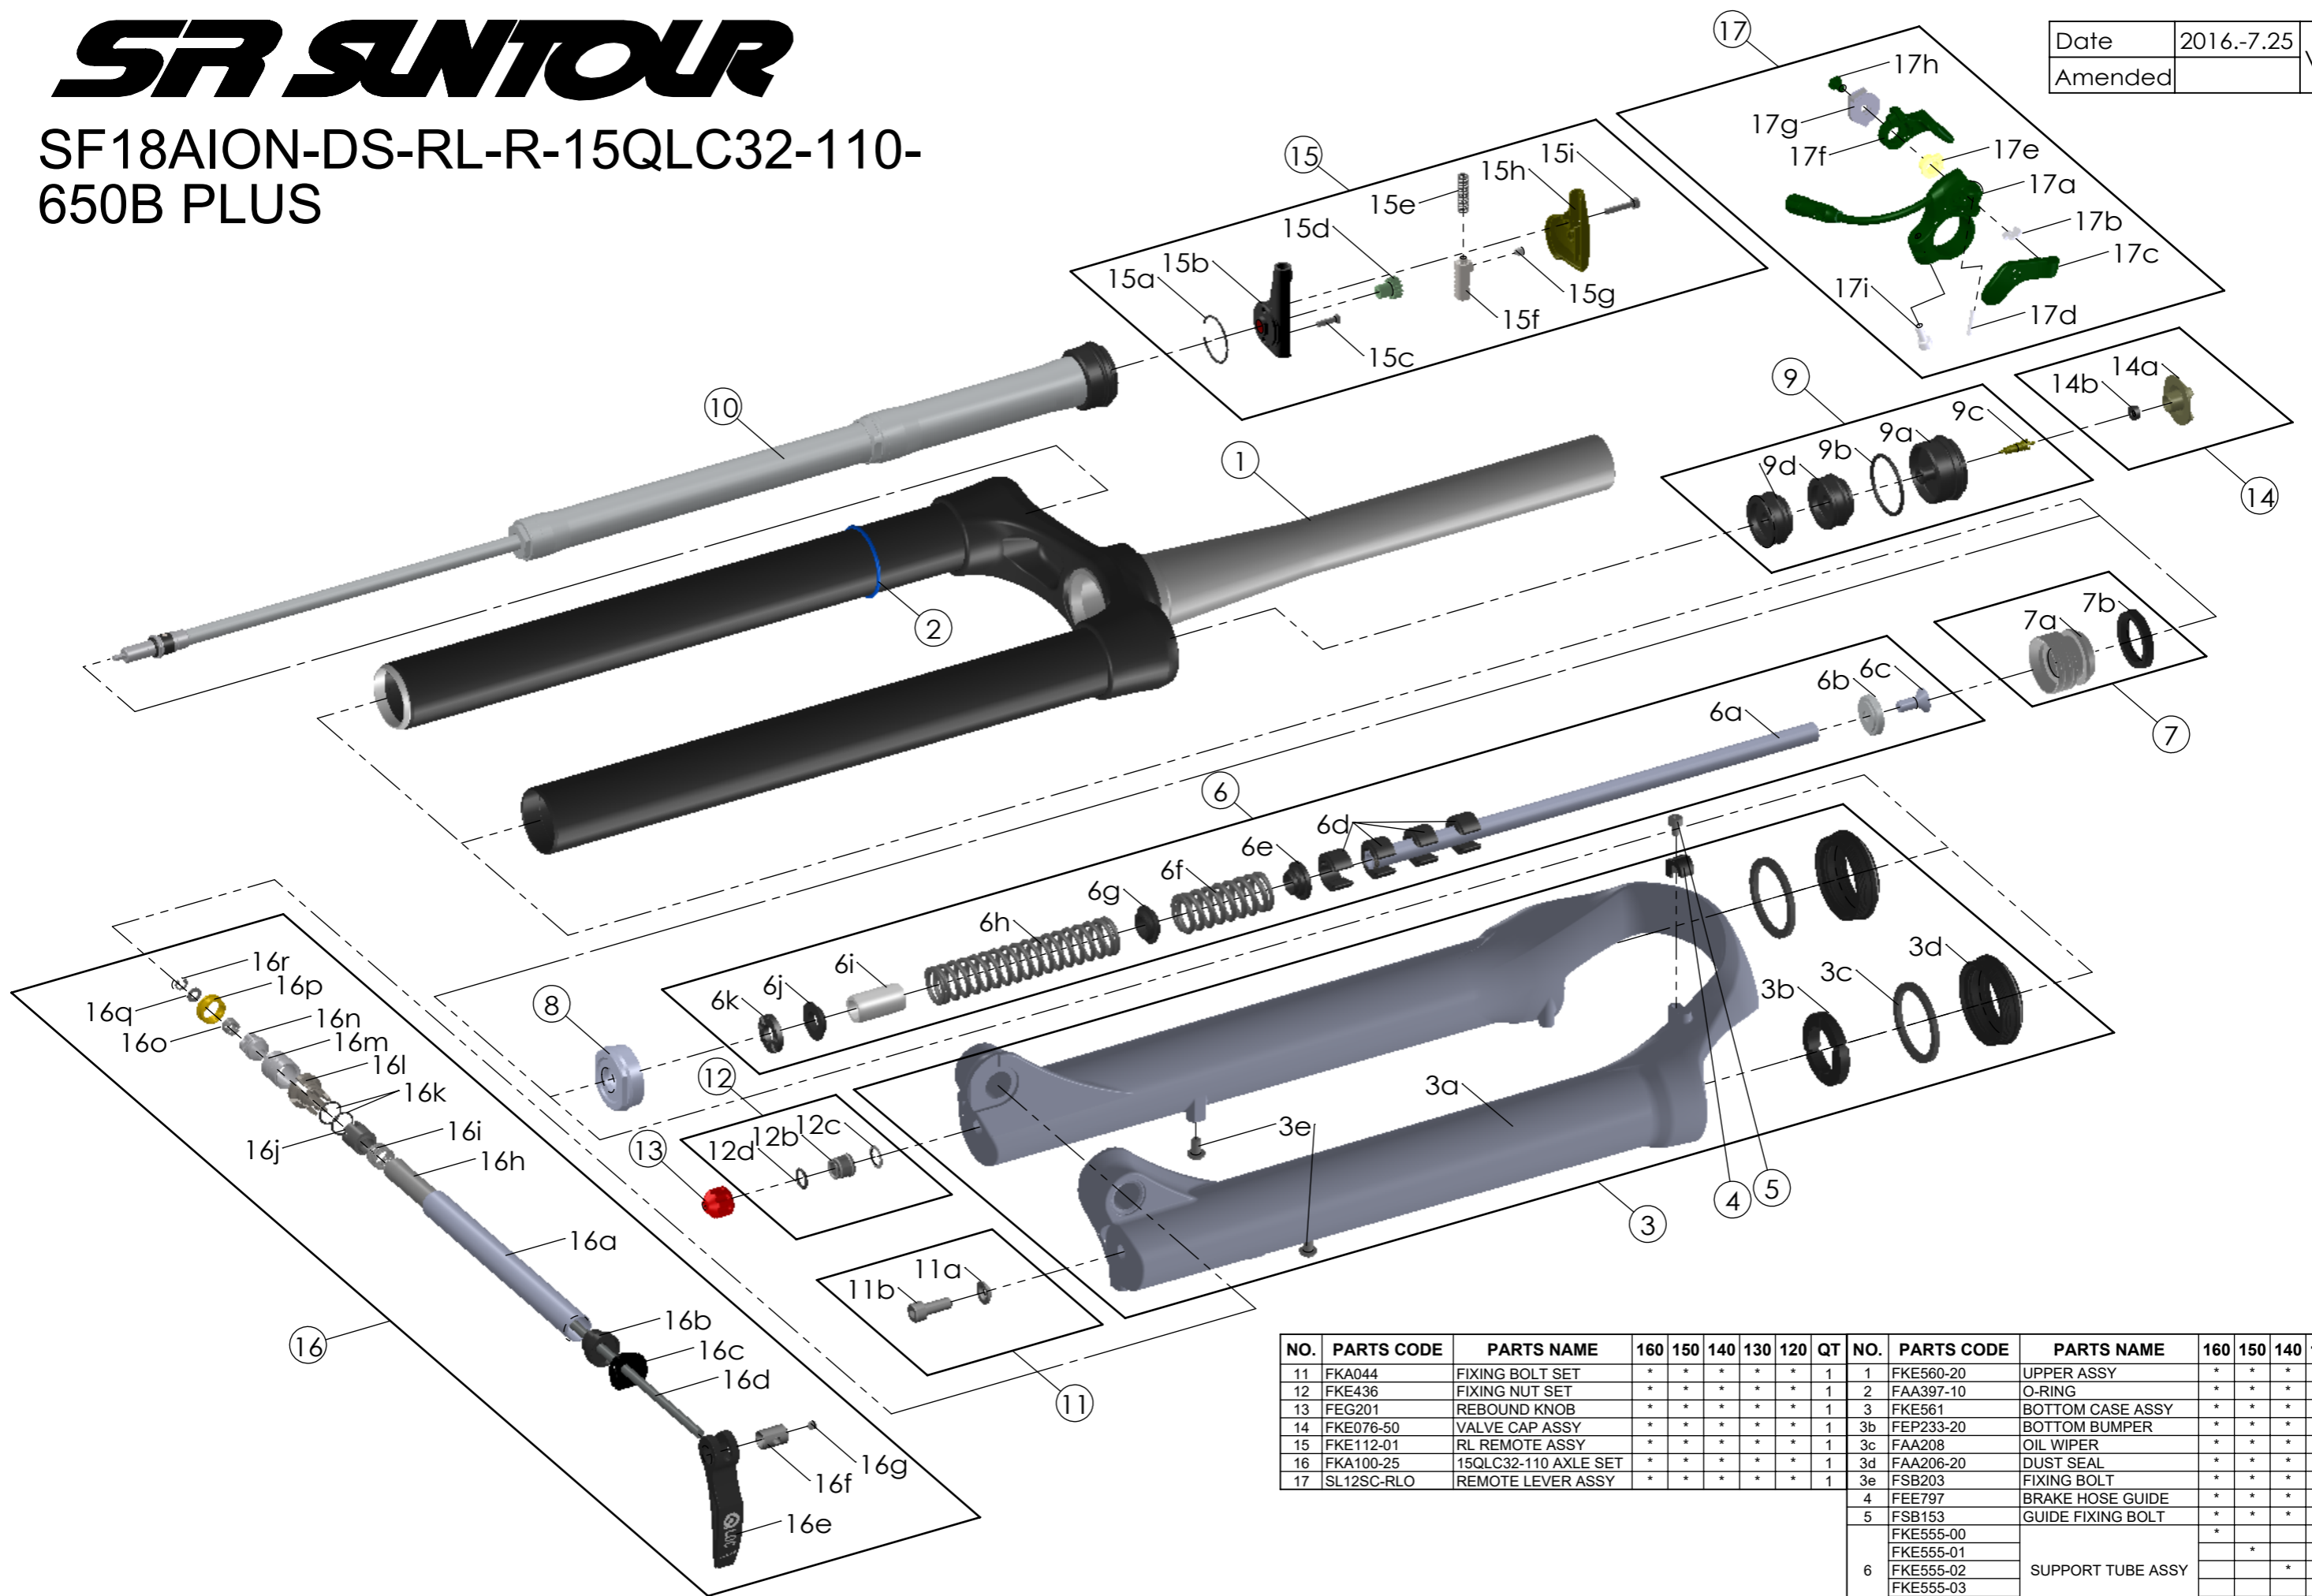

# SR SUNTOUR

SF18AION-DS-RL-R-15QLC32-110-650B PLUS

Date	2016.-7.25	Version	0
Amended			

NO.	PARTS CODE	PARTS NAME	160	150	140	130	120	QT	NO.	PARTS CODE	PARTS NAME	160	150	140	130	120	QT
11	FKA044	FIXING BOLT SET	*	*	*	*	*	1	1	FKE560-20	UPPER ASSY	*	*	*	*	*	1
12	FKE436	FIXING NUT SET	*	*	*	*	*	1	2	FAA397-10	O-RING	*	*	*	*	*	1
13	FEG201	REBOUND KNOB	*	*	*	*	*	1	3	FKE561	BOTTOM CASE ASSY	*	*	*	*	*	1
14	FKE076-50	VALVE CAP ASSY	*	*	*	*	*	1	3b	FEP233-20	BOTTOM BUMPER	*	*	*	*	*	1
15	FKE112-01	RL REMOTE ASSY	*	*	*	*	*	1	3c	FAA208	OIL WIPER	*	*	*	*	*	2
16	FKA100-25	15QLC32-110 AXLE SET	*	*	*	*	*	1	3d	FAA206-20	DUST SEAL	*	*	*	*	*	2
17	SL12SC-RLO	REMOTE LEVER ASSY	*	*	*	*	*	1	3e	FSB203	FIXING BOLT	*	*	*	*	*	2
									4	FEE797	BRAKE HOSE GUIDE	*	*	*	*	*	1
									5	FSB153	GUIDE FIXING BOLT	*	*	*	*	*	1
										FKE555-00		*					1
										FKE555-01			*				1
									6	FKE555-02	SUPPORT TUBE ASSY			*			1
										FKE555-03				*			1
										FKE555-04					*		1
									7	FKE091-20	PISTON UNIT	*	*	*	*	*	1
									8	FEE766-10	FORK NOSE	*	*	*	*	*	1
									9	FKE075-74	AIR CAP ASSY	*	*	*	*	*	1
									10	FUN063-38	DAMPER UNIT	*	*	*	*	*	1