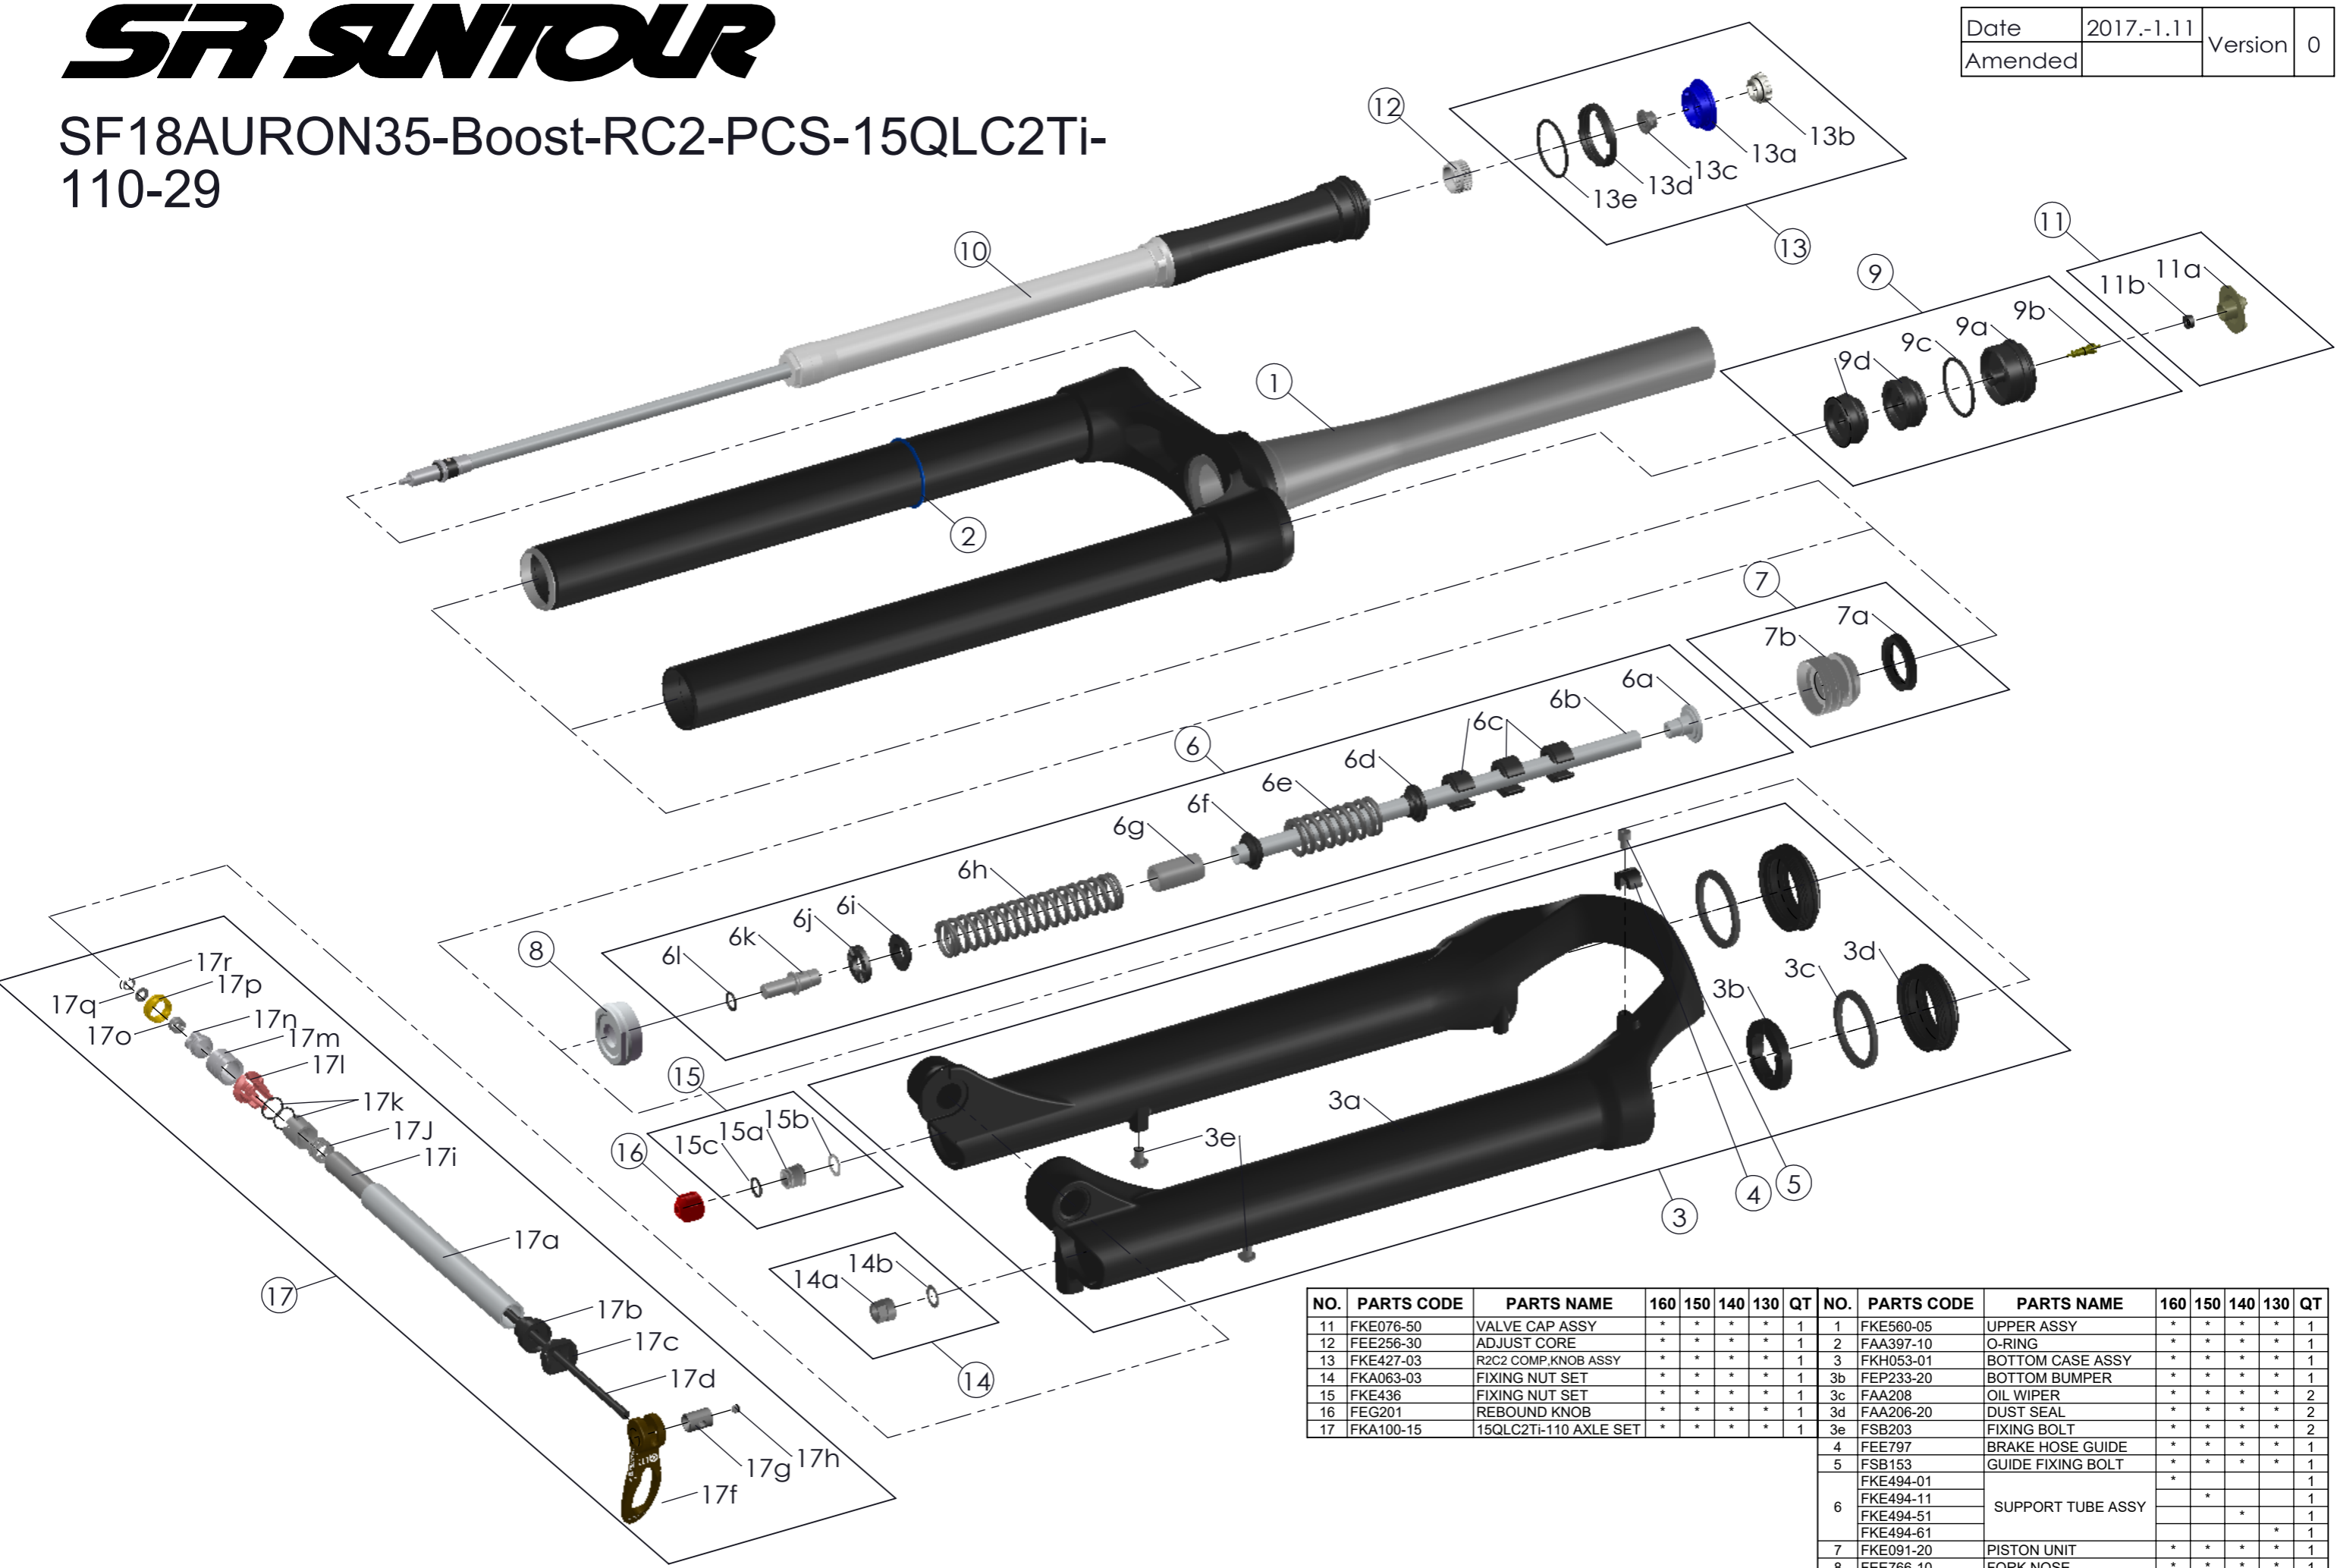

SR SUNTOUR

SF18AURON35-Boost-RC2-PCS-15QLC2Ti-110-29

Date	2017.-1.11	Version	0
Amended			

NO.	PARTS CODE	PARTS NAME	160	150	140	130	QT	NO.	PARTS CODE	PARTS NAME	160	150	140	130	QT
11	FKE076-50	VALVE CAP ASSY	*	*	*	*	1	1	FKE560-05	UPPER ASSY	*	*	*	*	1
12	FEE256-30	ADJUST CORE	*	*	*	*	1	2	FAA397-10	O-RING	*	*	*	*	1
13	FKE427-03	R2C2 COMP.KNOB ASSY	*	*	*	*	1	3	FKH053-01	BOTTOM CASE ASSY	*	*	*	*	1
14	FKA063-03	FIXING NUT SET	*	*	*	*	1	3b	FEP233-20	BOTTOM BUMPER	*	*	*	*	1
15	FKE436	FIXING NUT SET	*	*	*	*	1	3c	FAA208	OIL WIPER	*	*	*	*	2
16	FEG201	REBOUND KNOB	*	*	*	*	1	3d	FAA206-20	DUST SEAL	*	*	*	*	2
17	FKA100-15	15QLC2TI-110 AXLE SET	*	*	*	*	1	3e	FSB203	FIXING BOLT	*	*	*	*	2
								4	FEE797	BRAKE HOSE GUIDE	*	*	*	*	1
								5	FSB153	GUIDE FIXING BOLT	*	*	*	*	1
									FKE494-01		*			1	
								6	FKE494-11	SUPPORT TUBE ASSY		*			1
								FKE494-51				*			1
								FKE494-61					*		1
								FKE494-61					*		1
7	FKE091-20	PISTON UNIT	*	*	*	*	1								
8	FEE766-10	FORK NOSE	*	*	*	*	1								
9	FKE075-74	AIR CAP ASSY	*	*	*	*	1								
10	FUN88-38	DAMPER UNIT	*	*	*	*	1								