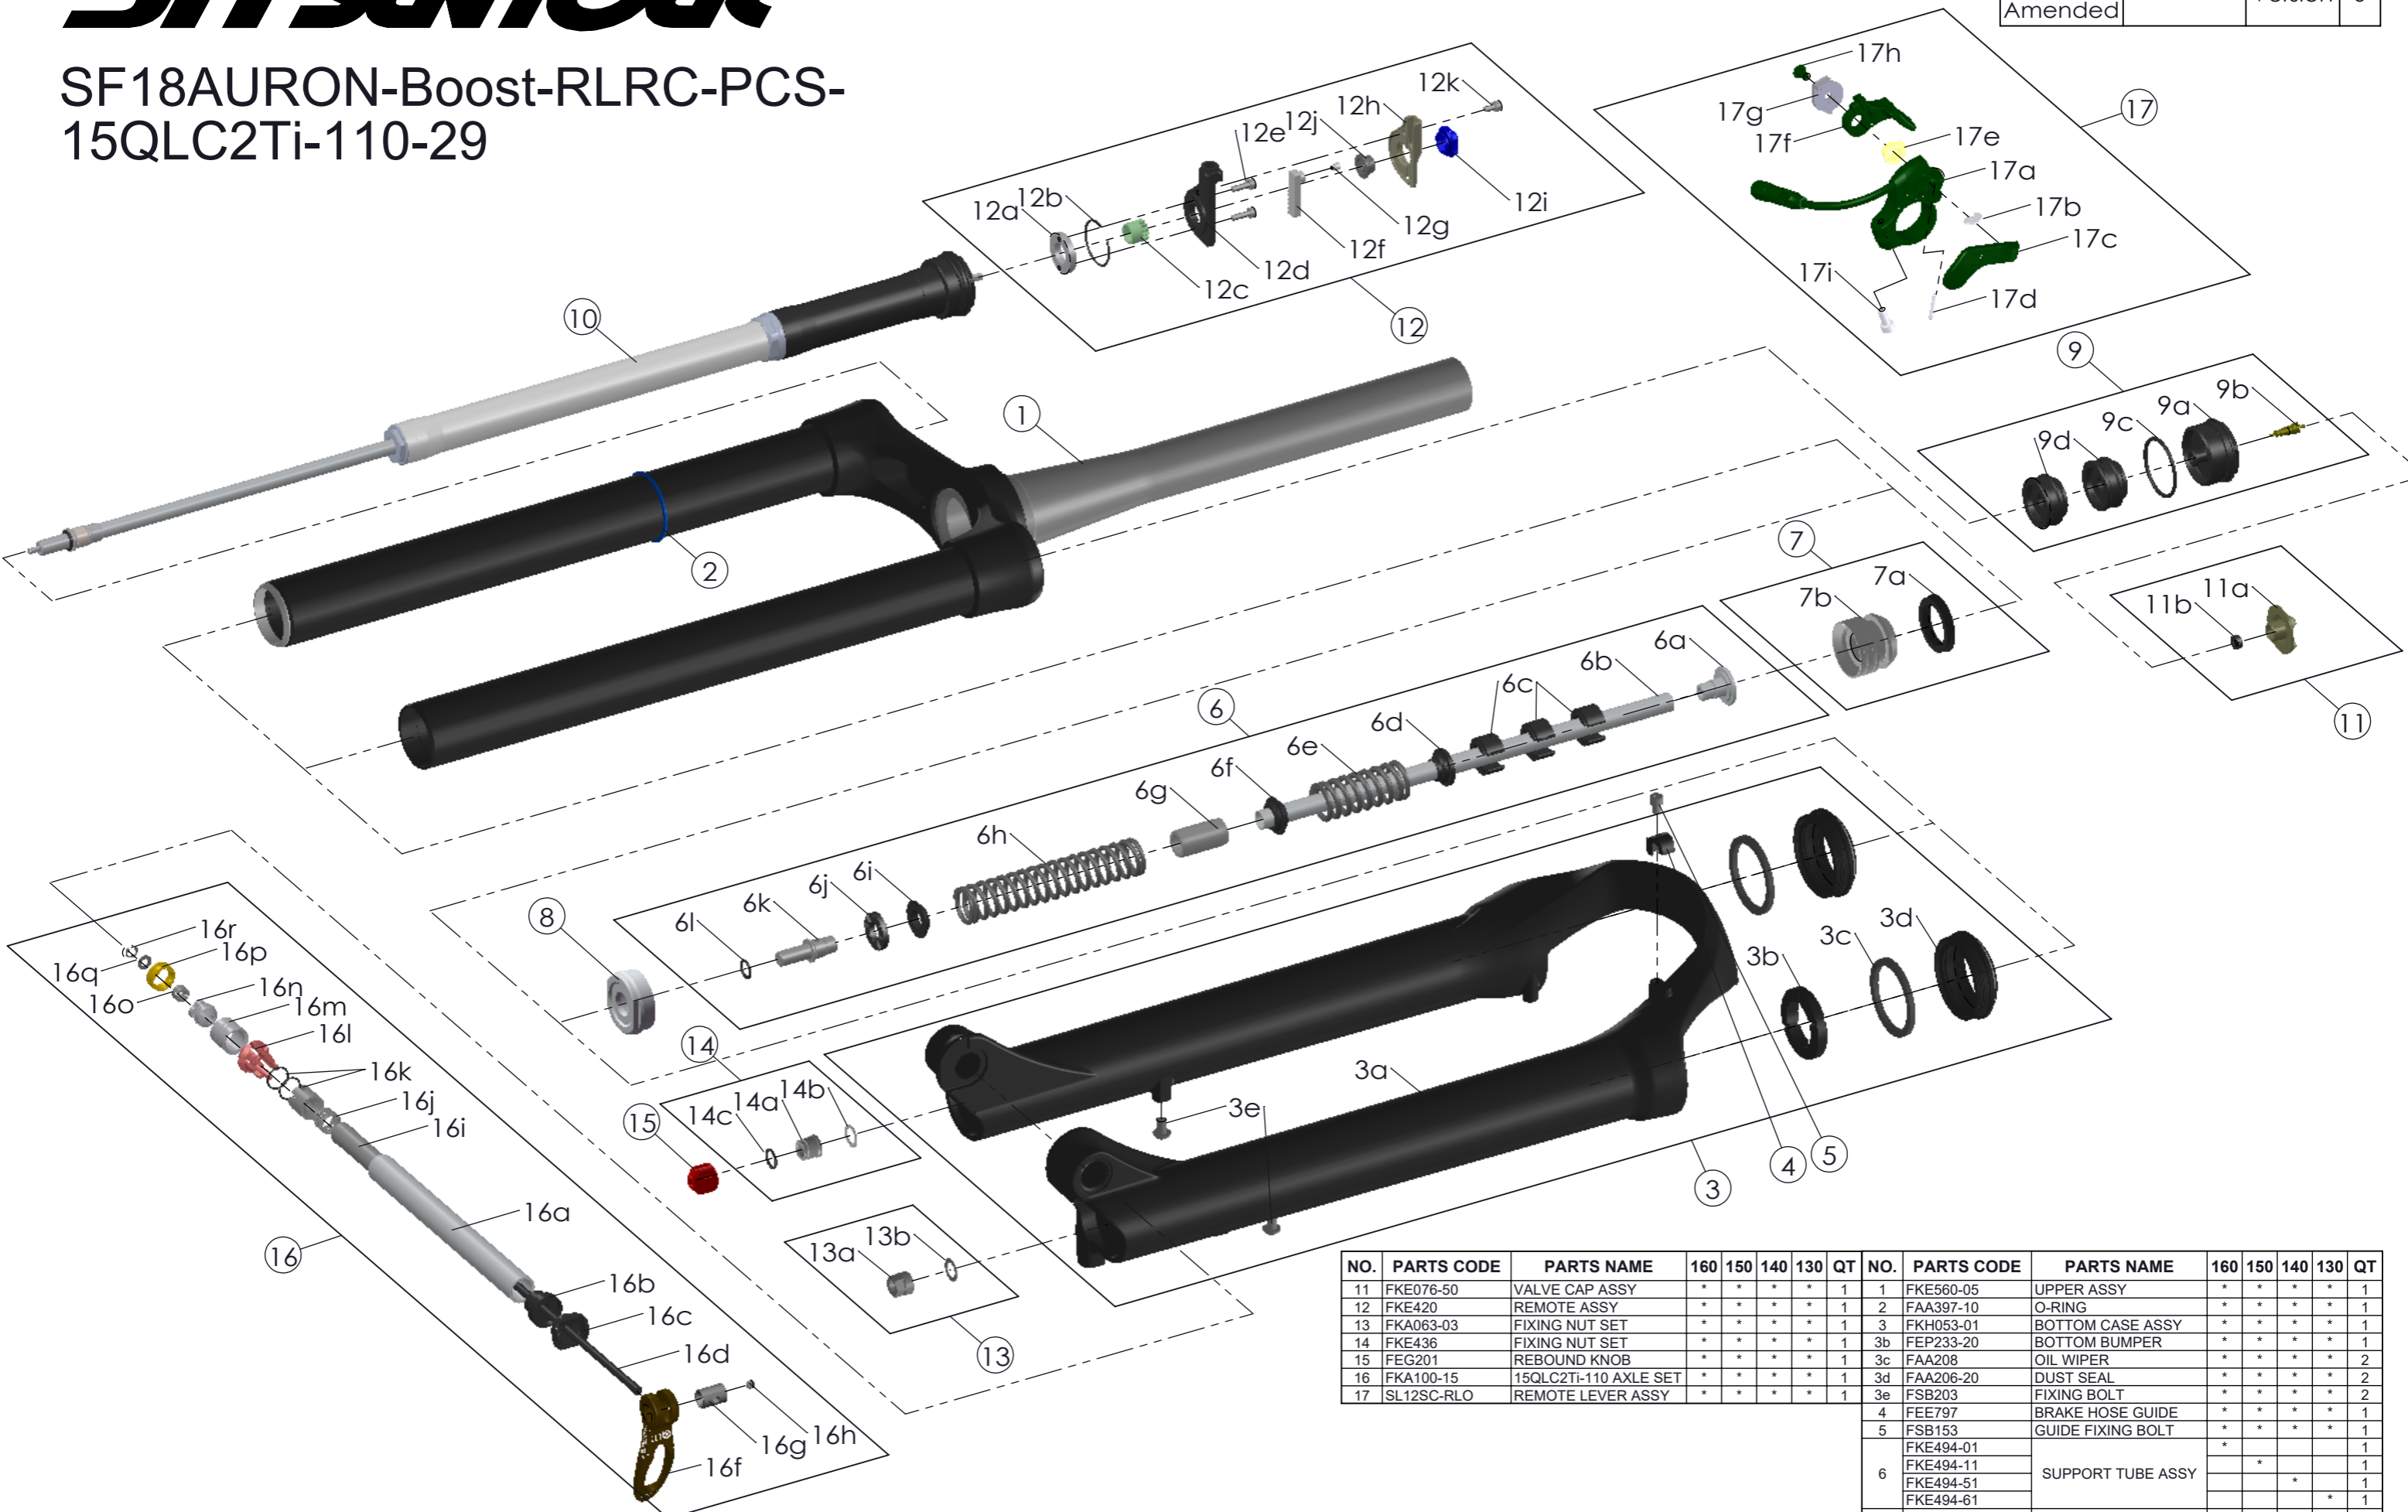

# SUNTOUR

SF18AURON-Boost-RLRC-PCS-15QLC2Ti-110-29

Date	2017.-1.11	Version	0
Amended			

NO.	PARTS CODE	PARTS NAME	160	150	140	130	QT	NO.	PARTS CODE	PARTS NAME	160	150	140	130	QT
11	FKE076-50	VALVE CAP ASSY	*	*	*	*	1	1	FKE560-05	UPPER ASSY	*	*	*	*	1
12	FKE420	REMOTE ASSY	*	*	*	*	1	2	FAA397-10	O-RING	*	*	*	*	1
13	FKA063-03	FIXING NUT SET	*	*	*	*	1	3	FKH053-01	BOTTOM CASE ASSY	*	*	*	*	1
14	FKE436	FIXING NUT SET	*	*	*	*	1	3b	FEP233-20	BOTTOM BUMPER	*	*	*	*	1
15	FEG201	REBOUND KNOB	*	*	*	*	1	3c	FAA208	OIL WIPER	*	*	*	*	2
16	FKA100-15	15QLC2Ti-110 AXLE SET	*	*	*	*	1	3d	FAA206-20	DUST SEAL	*	*	*	*	2
17	SL12SC-RLO	REMOTE LEVER ASSY	*	*	*	*	1	3e	FSB203	FIXING BOLT	*	*	*	*	2
								4	FEE797	BRAKE HOSE GUIDE	*	*	*	*	1
								5	FSB153	GUIDE FIXING BOLT	*	*	*	*	1
									FKE494-01		*				1
									FKE494-11	SUPPORT TUBE ASSY		*			1
									FKE494-51			*			1
									FKE494-61				*		1
								7	FKE091-20	PISTON UNIT	*	*	*	*	1
								8	FEE766-10	FORK NOSE	*	*	*	*	1
								9	FKE075-74	AIR CAP ASSY	*	*	*	*	1
								10	FUN130-48	DAMPER UNIT	*	*	*	*	1