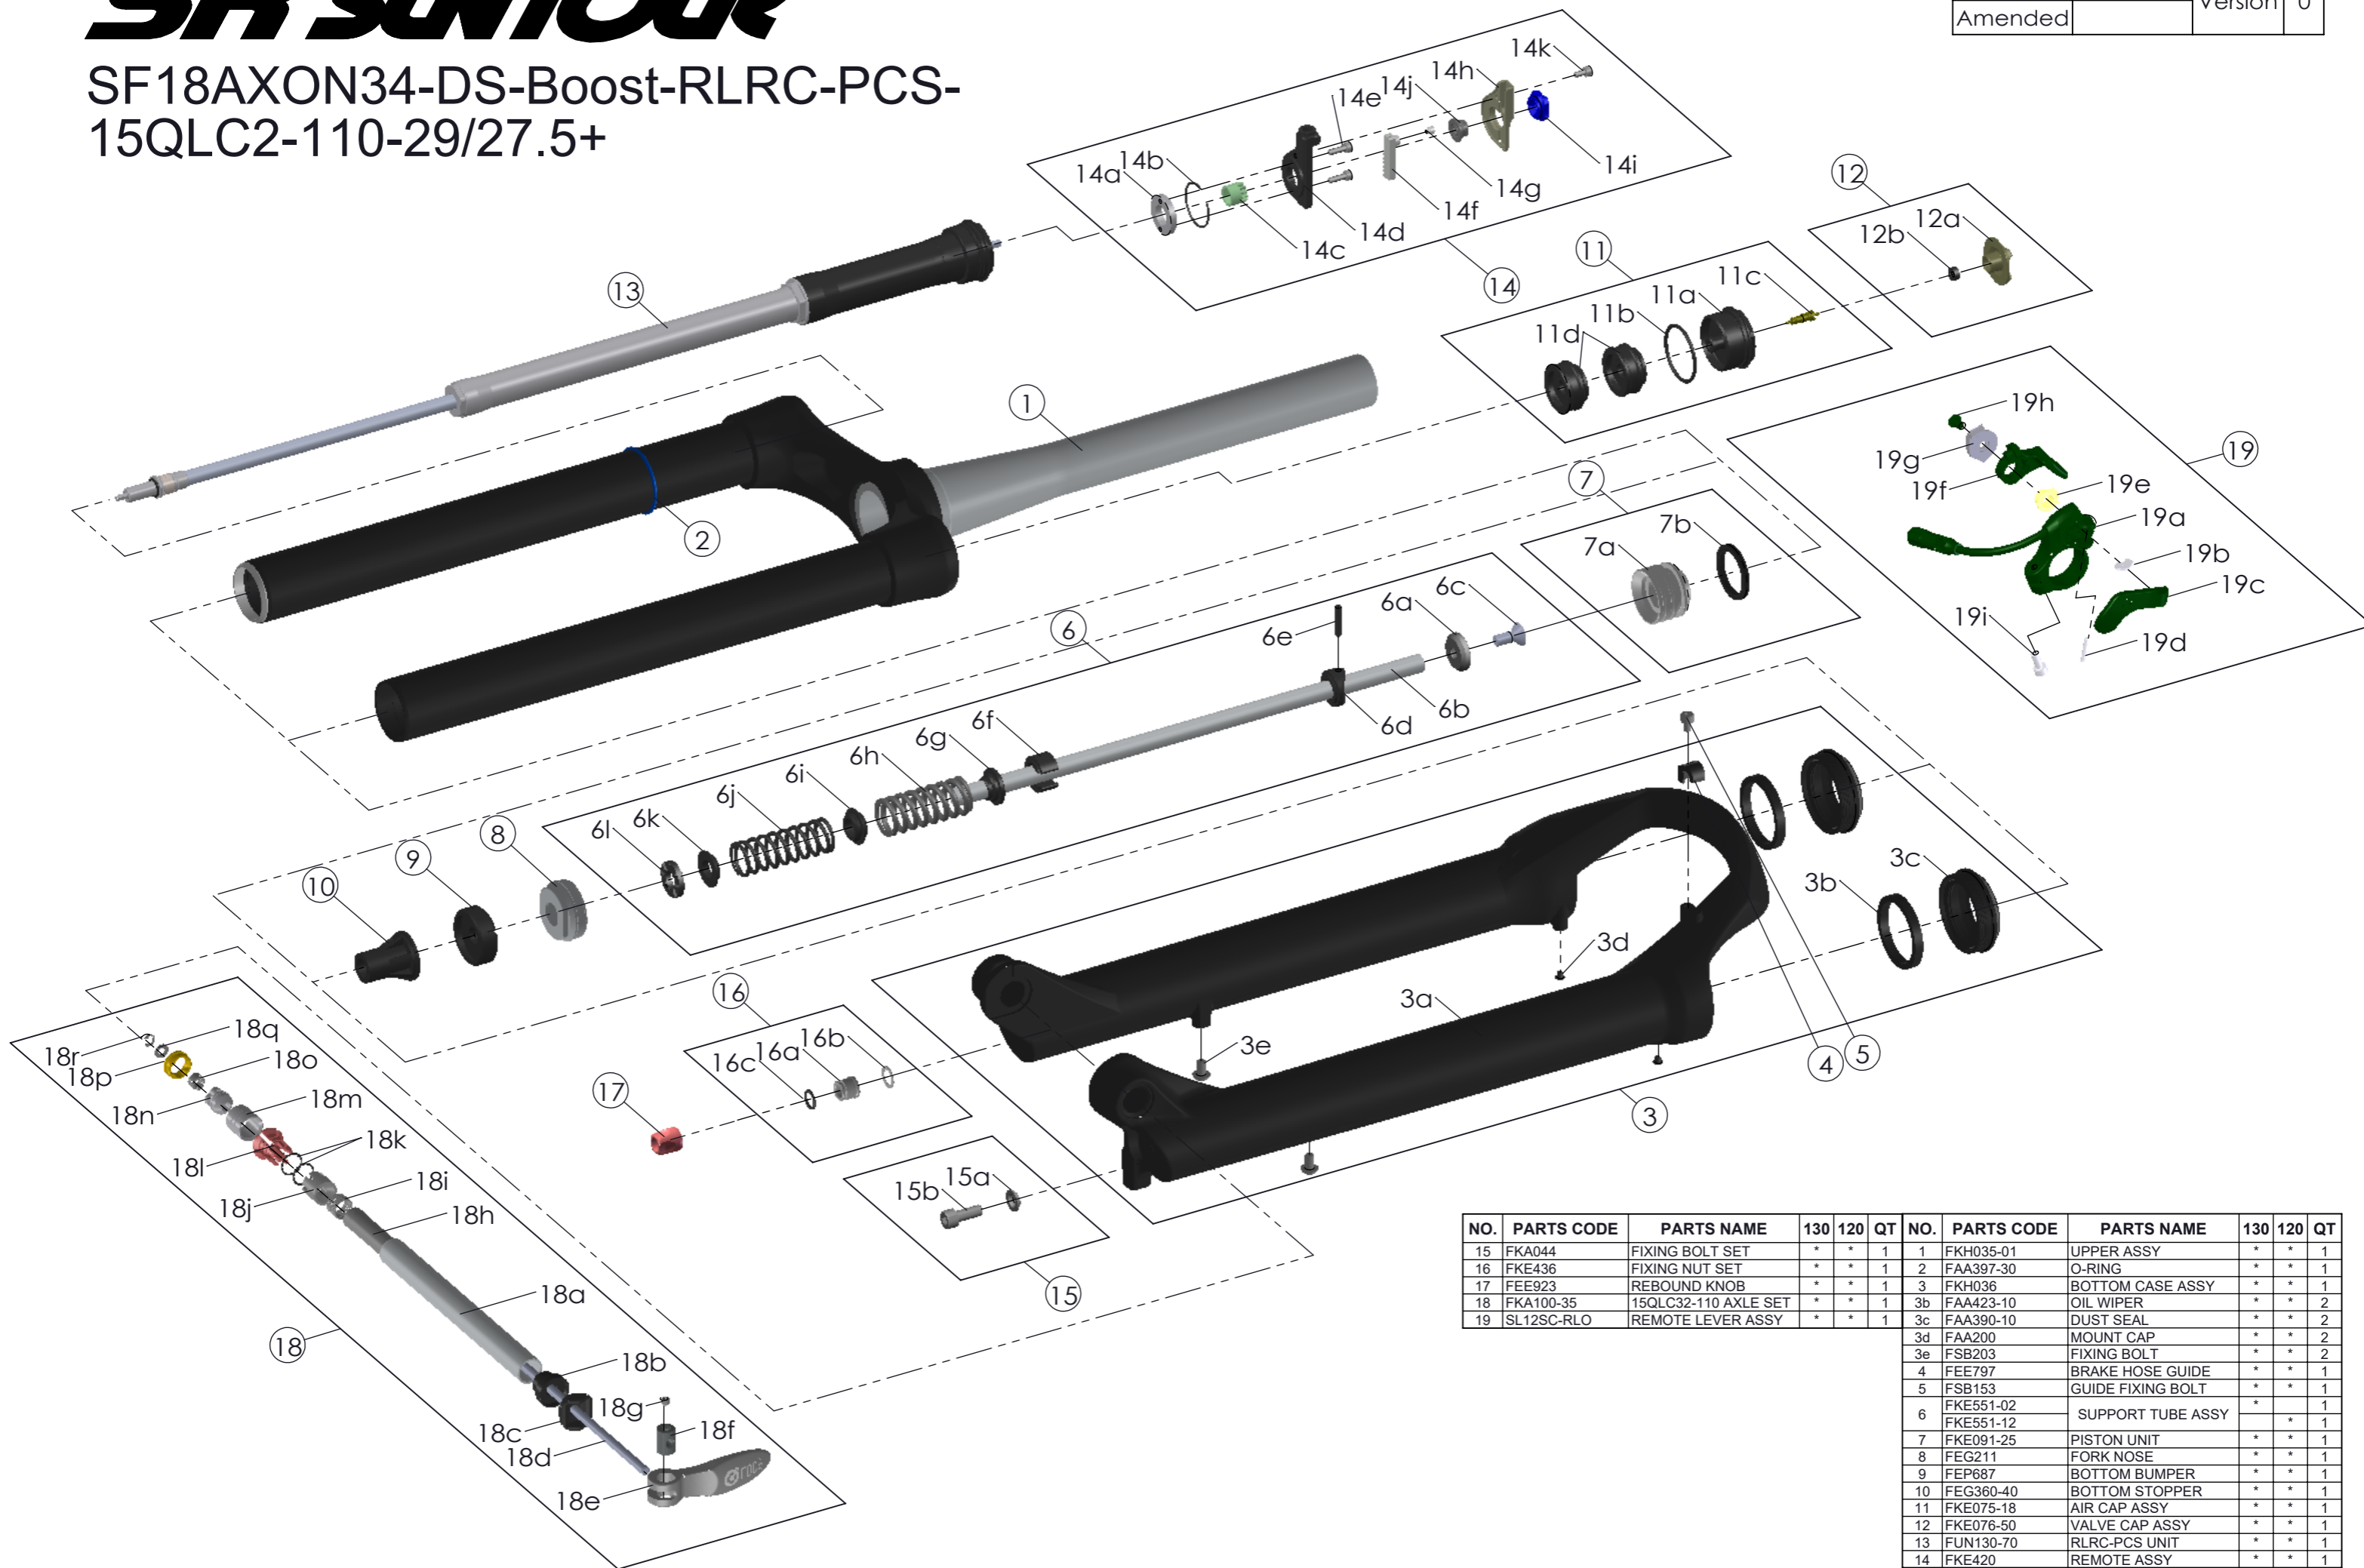

SR SUNTOUR

SF18AXON34-DS-Boost-RLRC-PCS-
15QLC2-110-29/27.5+

Date	2017.06.30	Version	0
Amended			

NO.	PARTS CODE	PARTS NAME	130	120	QT	NO.	PARTS CODE	PARTS NAME	130	120	QT
15	FKA044	FIXING BOLT SET	*	*	1	1	FKH035-01	UPPER ASSY	*	*	1
16	FKE436	FIXING NUT SET	*	*	1	2	FAA397-30	O-RING	*	*	1
17	FEE923	REBOUND KNOB	*	*	1	3	FKH036	BOTTOM CASE ASSY	*	*	1
18	FKA100-35	15QLC32-110 AXLE SET	*	*	1	3b	FAA423-10	OIL WIPER	*	*	2
19	SL12SC-RLO	REMOTE LEVER ASSY	*	*	1	3c	FAA390-10	DUST SEAL	*	*	2
						3d	FAA200	MOUNT CAP	*	*	2
						3e	FSB203	FIXING BOLT	*	*	2
						4	FEE797	BRAKE HOSE GUIDE	*	*	1
						5	FSB153	GUIDE FIXING BOLT	*	*	1
						6	FKE551-02	SUPPORT TUBE ASSY	*	*	1
							FKE551-12			*	*
						7	FKE091-25	PISTON UNIT	*	*	1
						8	FEG211	FORK NOSE	*	*	1
						9	FEP687	BOTTOM BUMPER	*	*	1
						10	FEG360-40	BOTTOM STOPPER	*	*	1
						11	FKE075-18	AIR CAP ASSY	*	*	1
						12	FKE076-50	VALVE CAP ASSY	*	*	1
						13	FUN130-70	RLRC-PCS UNIT	*	*	1
						14	FKE420	REMOTE ASSY	*	*	1