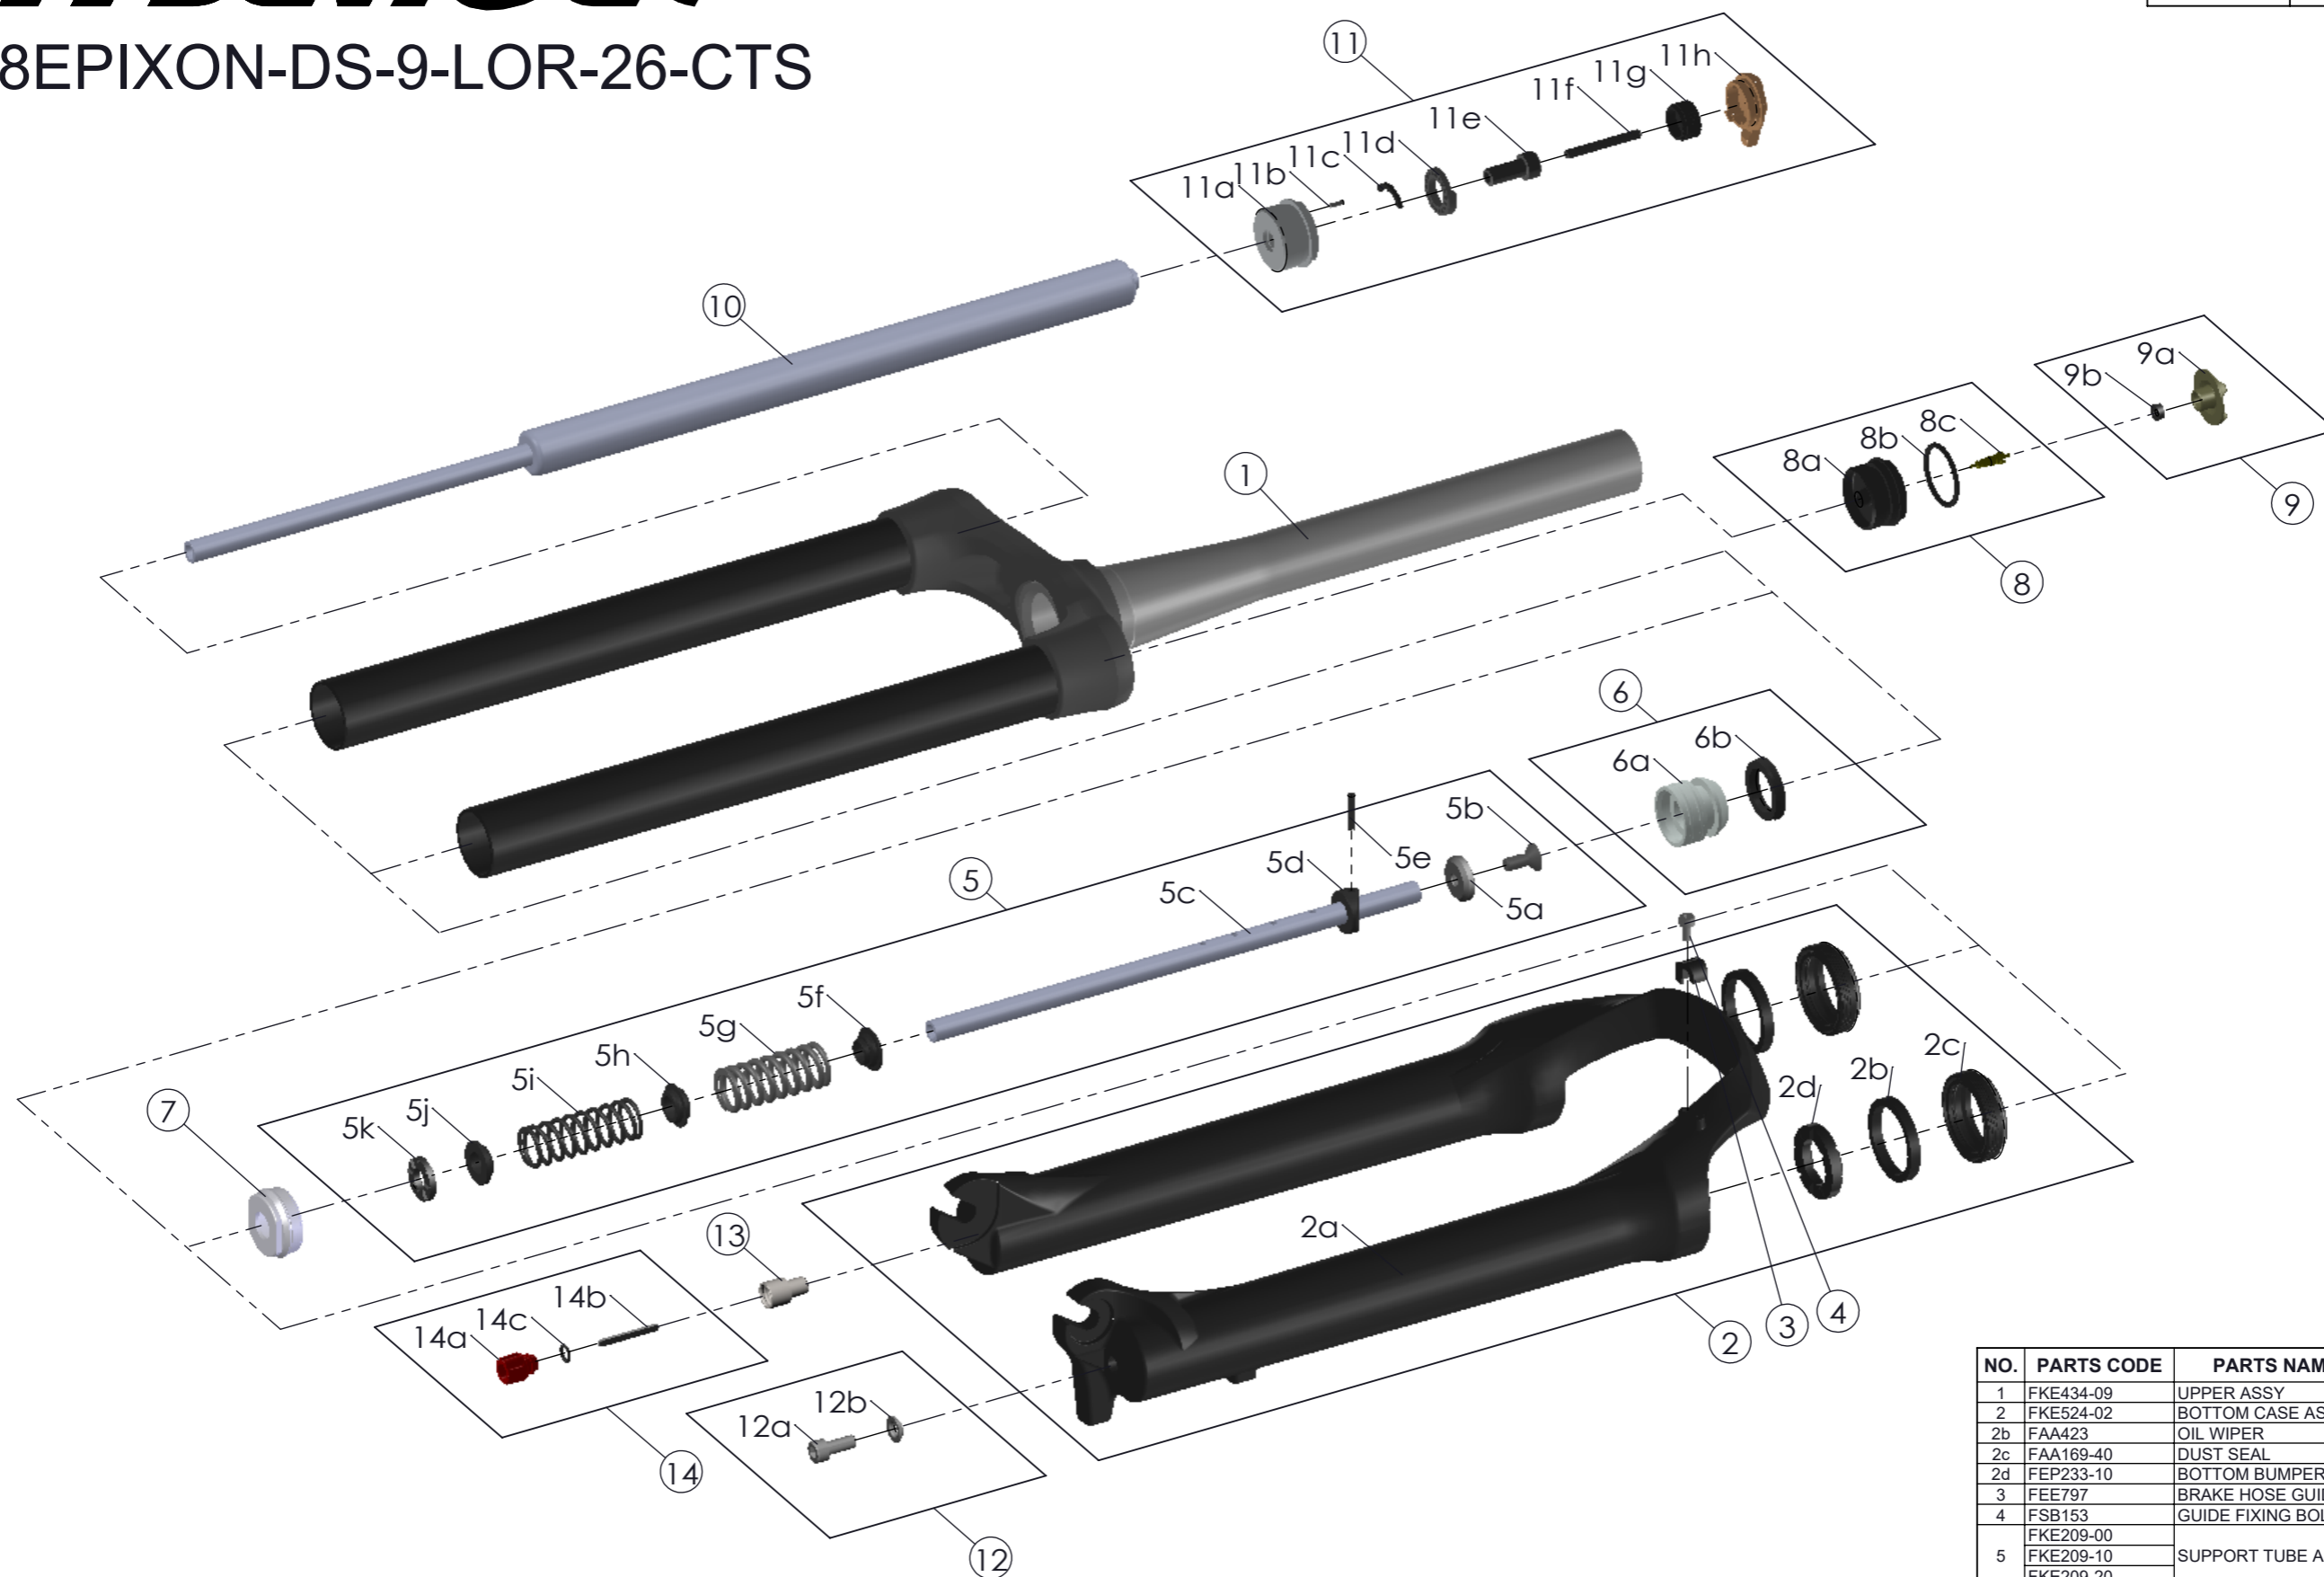

SUNTOUR

SF18EPIXON-DS-9-LOR-26-CTS

| | | | |
|---------|------------|---------|---|
| Date | 2021.-5.-7 | Version | 0 |
| Amended | | | |

| NO. | PARTS CODE | PARTS NAME | 120 | 100 | 80 | QT |
|-----|------------|--------------------|-----|-----|----|----|
| 1 | FKE434-09 | UPPER ASSY | * | * | * | 1 |
| 2 | FKE524-02 | BOTTOM CASE ASSY | * | * | * | 1 |
| 2b | FAA423 | OIL WIPER | * | * | * | 2 |
| 2c | FAA169-40 | DUST SEAL | * | * | * | 2 |
| 2d | FEP233-10 | BOTTOM BUMPER | * | * | * | 1 |
| 3 | FEE797 | BRAKE HOSE GUIDE | * | * | * | 1 |
| 4 | FSB153 | GUIDE FIXING BOLT | * | * | * | 1 |
| | FKE209-00 | | * | | | 1 |
| 5 | FKE209-10 | SUPPORT TUBE ASSY | | * | | 1 |
| | FKE209-20 | | | | * | 1 |
| 6 | FKA022-20 | PISTON UNIT | * | * | * | 1 |
| 7 | FEE243-20 | FORK NOSE | * | * | * | 1 |
| 8 | FKE075-04 | AIR CAP ASSY | * | * | * | 1 |
| 9 | FKE076-50 | VALVE CAP ASSY | * | * | * | 1 |
| 10 | FUN070-00 | LOR UNIT | * | * | * | 1 |
| 11 | FKE526-12 | LO TOP CAP ASSY | * | * | * | 1 |
| 12 | FKA044 | FIXING BOLT SET | * | * | * | 1 |
| 13 | FSB058 | DAMPER FIXING BOLT | * | * | * | 1 |
| 14 | FKA004-30 | DAMPER KNOB ASSY | * | * | * | 1 |