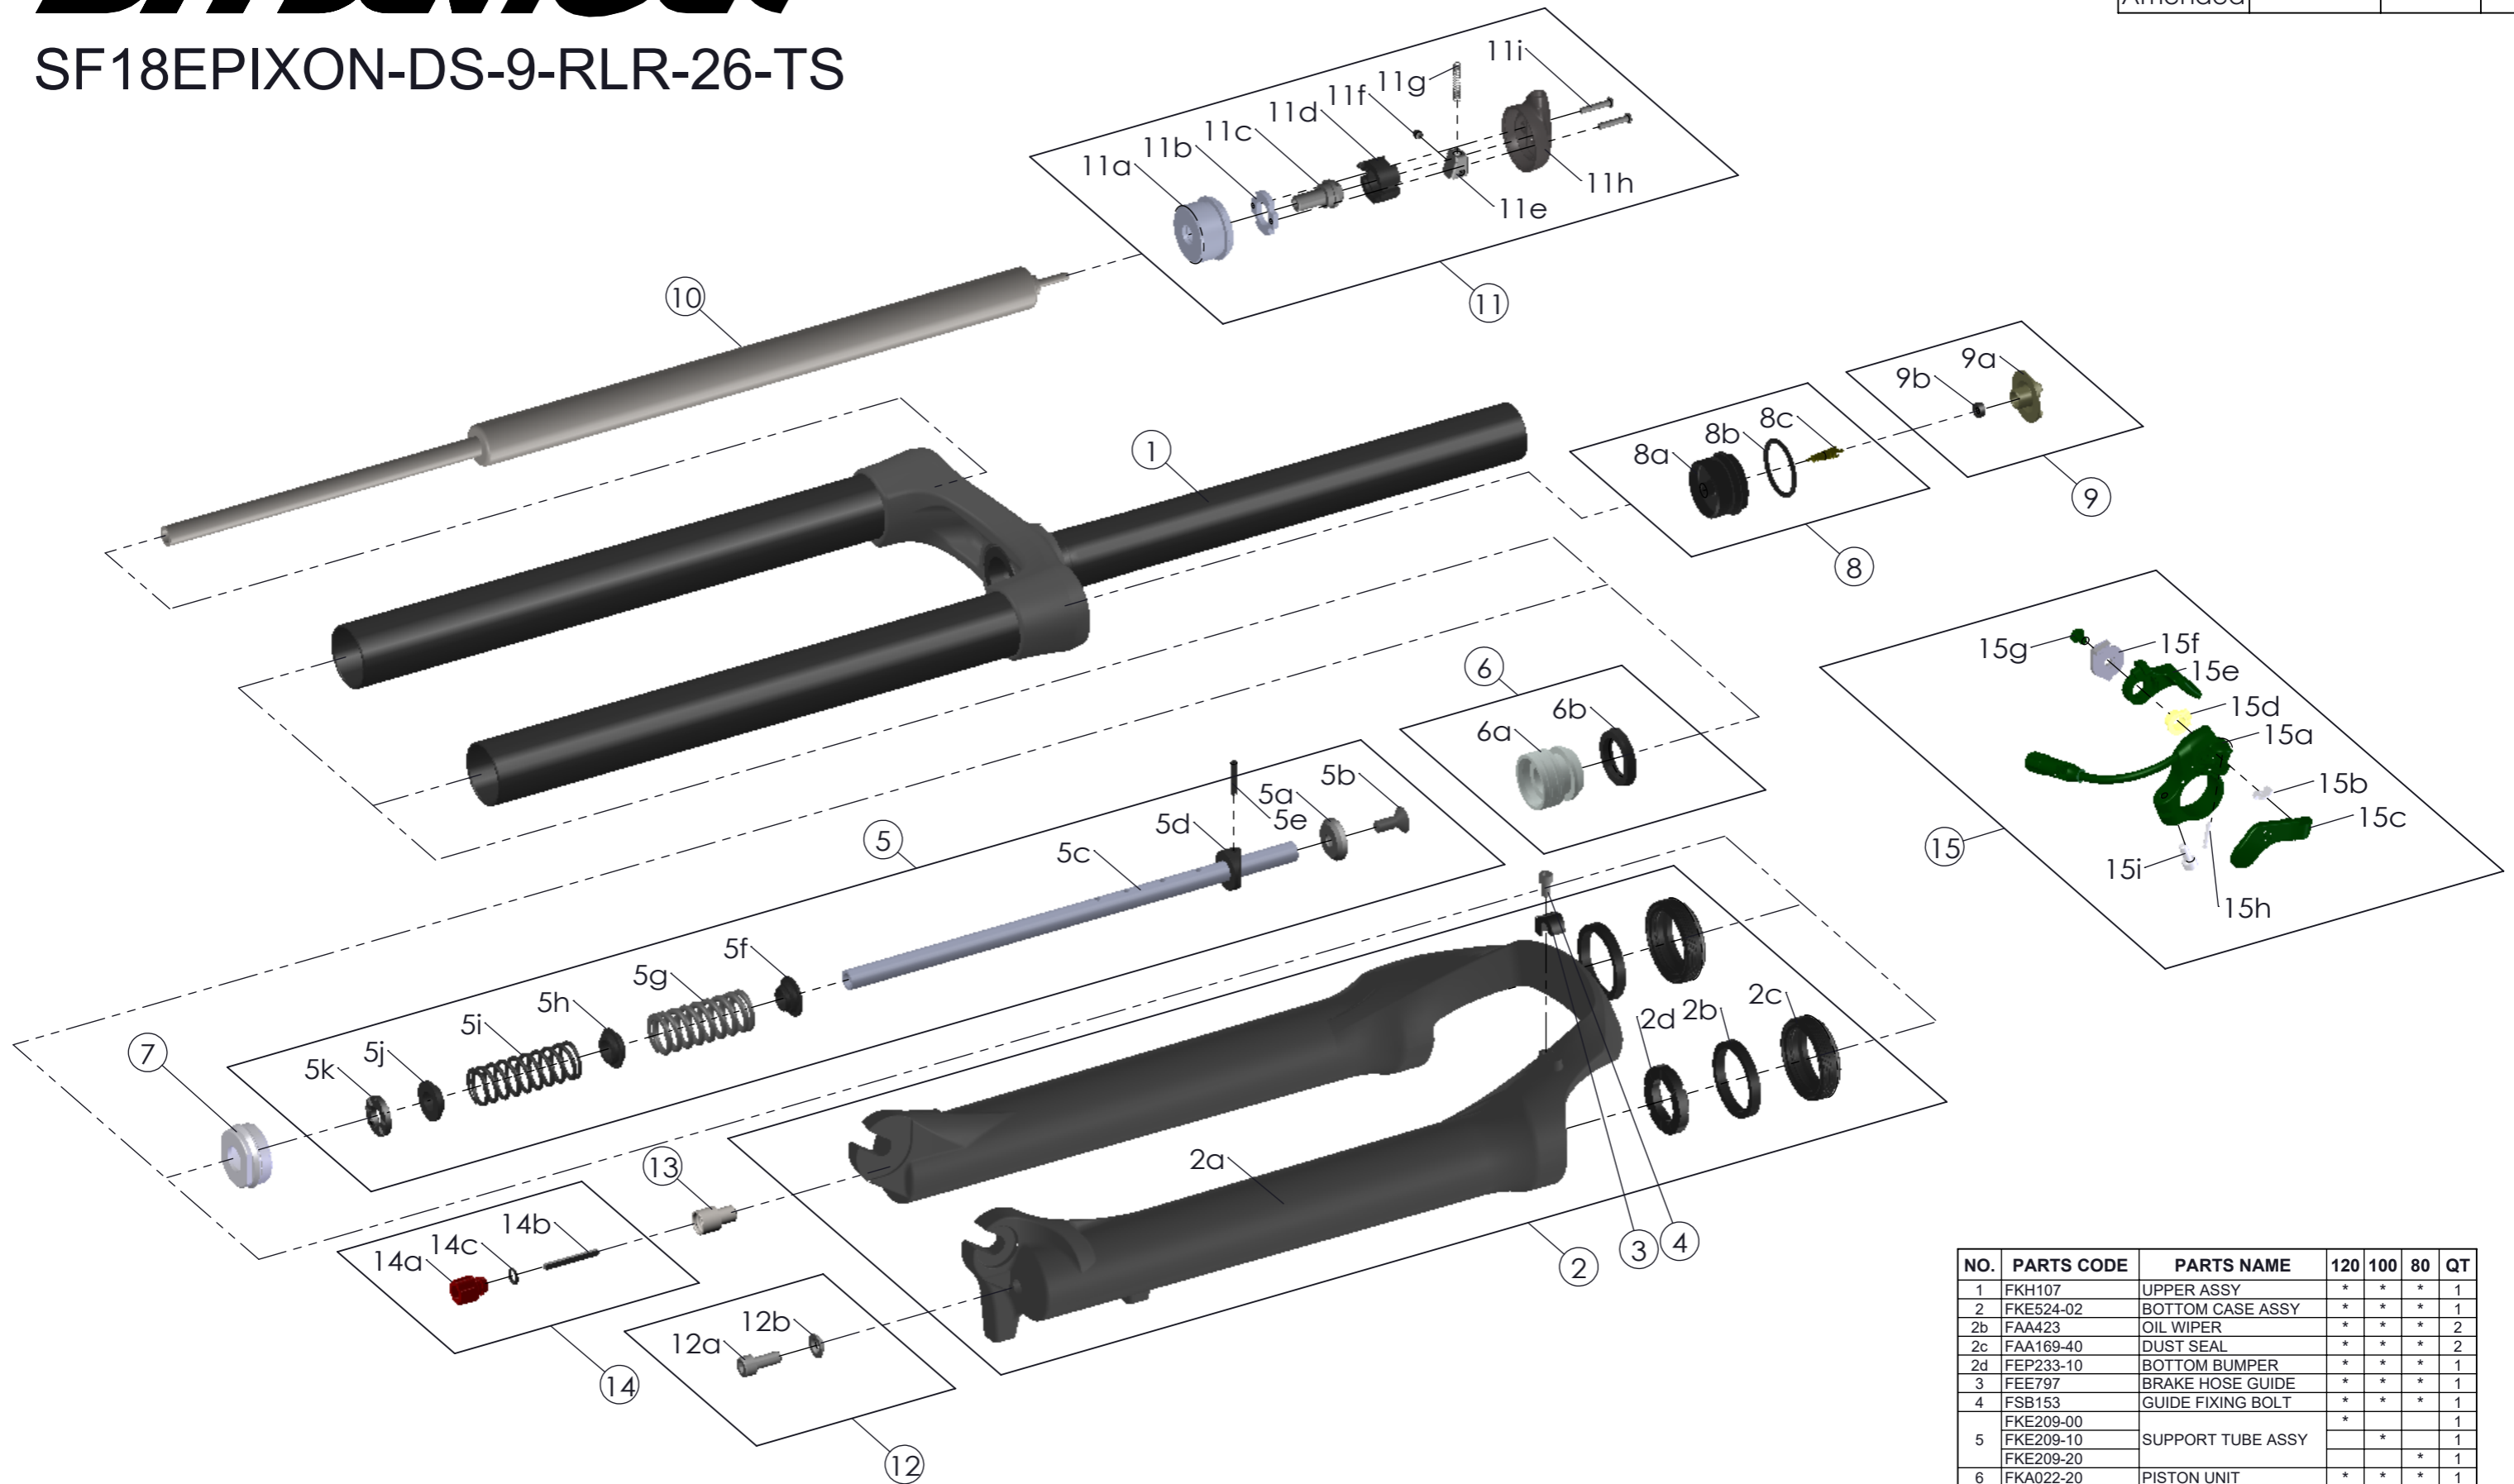

SR SUNTOUR

SF18EPIXON-DS-9-RLR-26-TS

Date	2021.-5.-7	Version	0
Amended			

NO.	PARTS CODE	PARTS NAME	120	100	80	QT
1	FKH107	UPPER ASSY	*	*	*	1
2	FKE524-02	BOTTOM CASE ASSY	*	*	*	1
2b	FAA423	OIL WIPER	*	*	*	2
2c	FAA169-40	DUST SEAL	*	*	*	2
2d	FEP233-10	BOTTOM BUMPER	*	*	*	1
3	FEE797	BRAKE HOSE GUIDE	*	*	*	1
4	FSB153	GUIDE FIXING BOLT	*	*	*	1
5	FKE209-00	SUPPORT TUBE ASSY	*			1
	FKE209-10			*		1
	FKE209-20				*	1
6	FKA022-20	PISTON UNIT	*	*	*	1
7	FEE243-20	FORK NOSE	*	*	*	1
8	FKE075-04	AIR CAP ASSY	*	*	*	1
9	FKE076-50	VALVE CAP ASSY	*	*	*	1
10	FUN071-00	RLR UNIT	*	*	*	1
11	FKE310-07	RL COVER ASSY	*	*	*	1
12	FKA044	FIXING BOLT SET	*	*	*	1
13	FSB058	DAMPER FIXING BOLT	*	*	*	1
14	FKA004-30	DAMPER KNOB ASSY	*	*	*	1
15	SL12SC-RLO	REMOTE LEVER ASSY	*	*	*	1