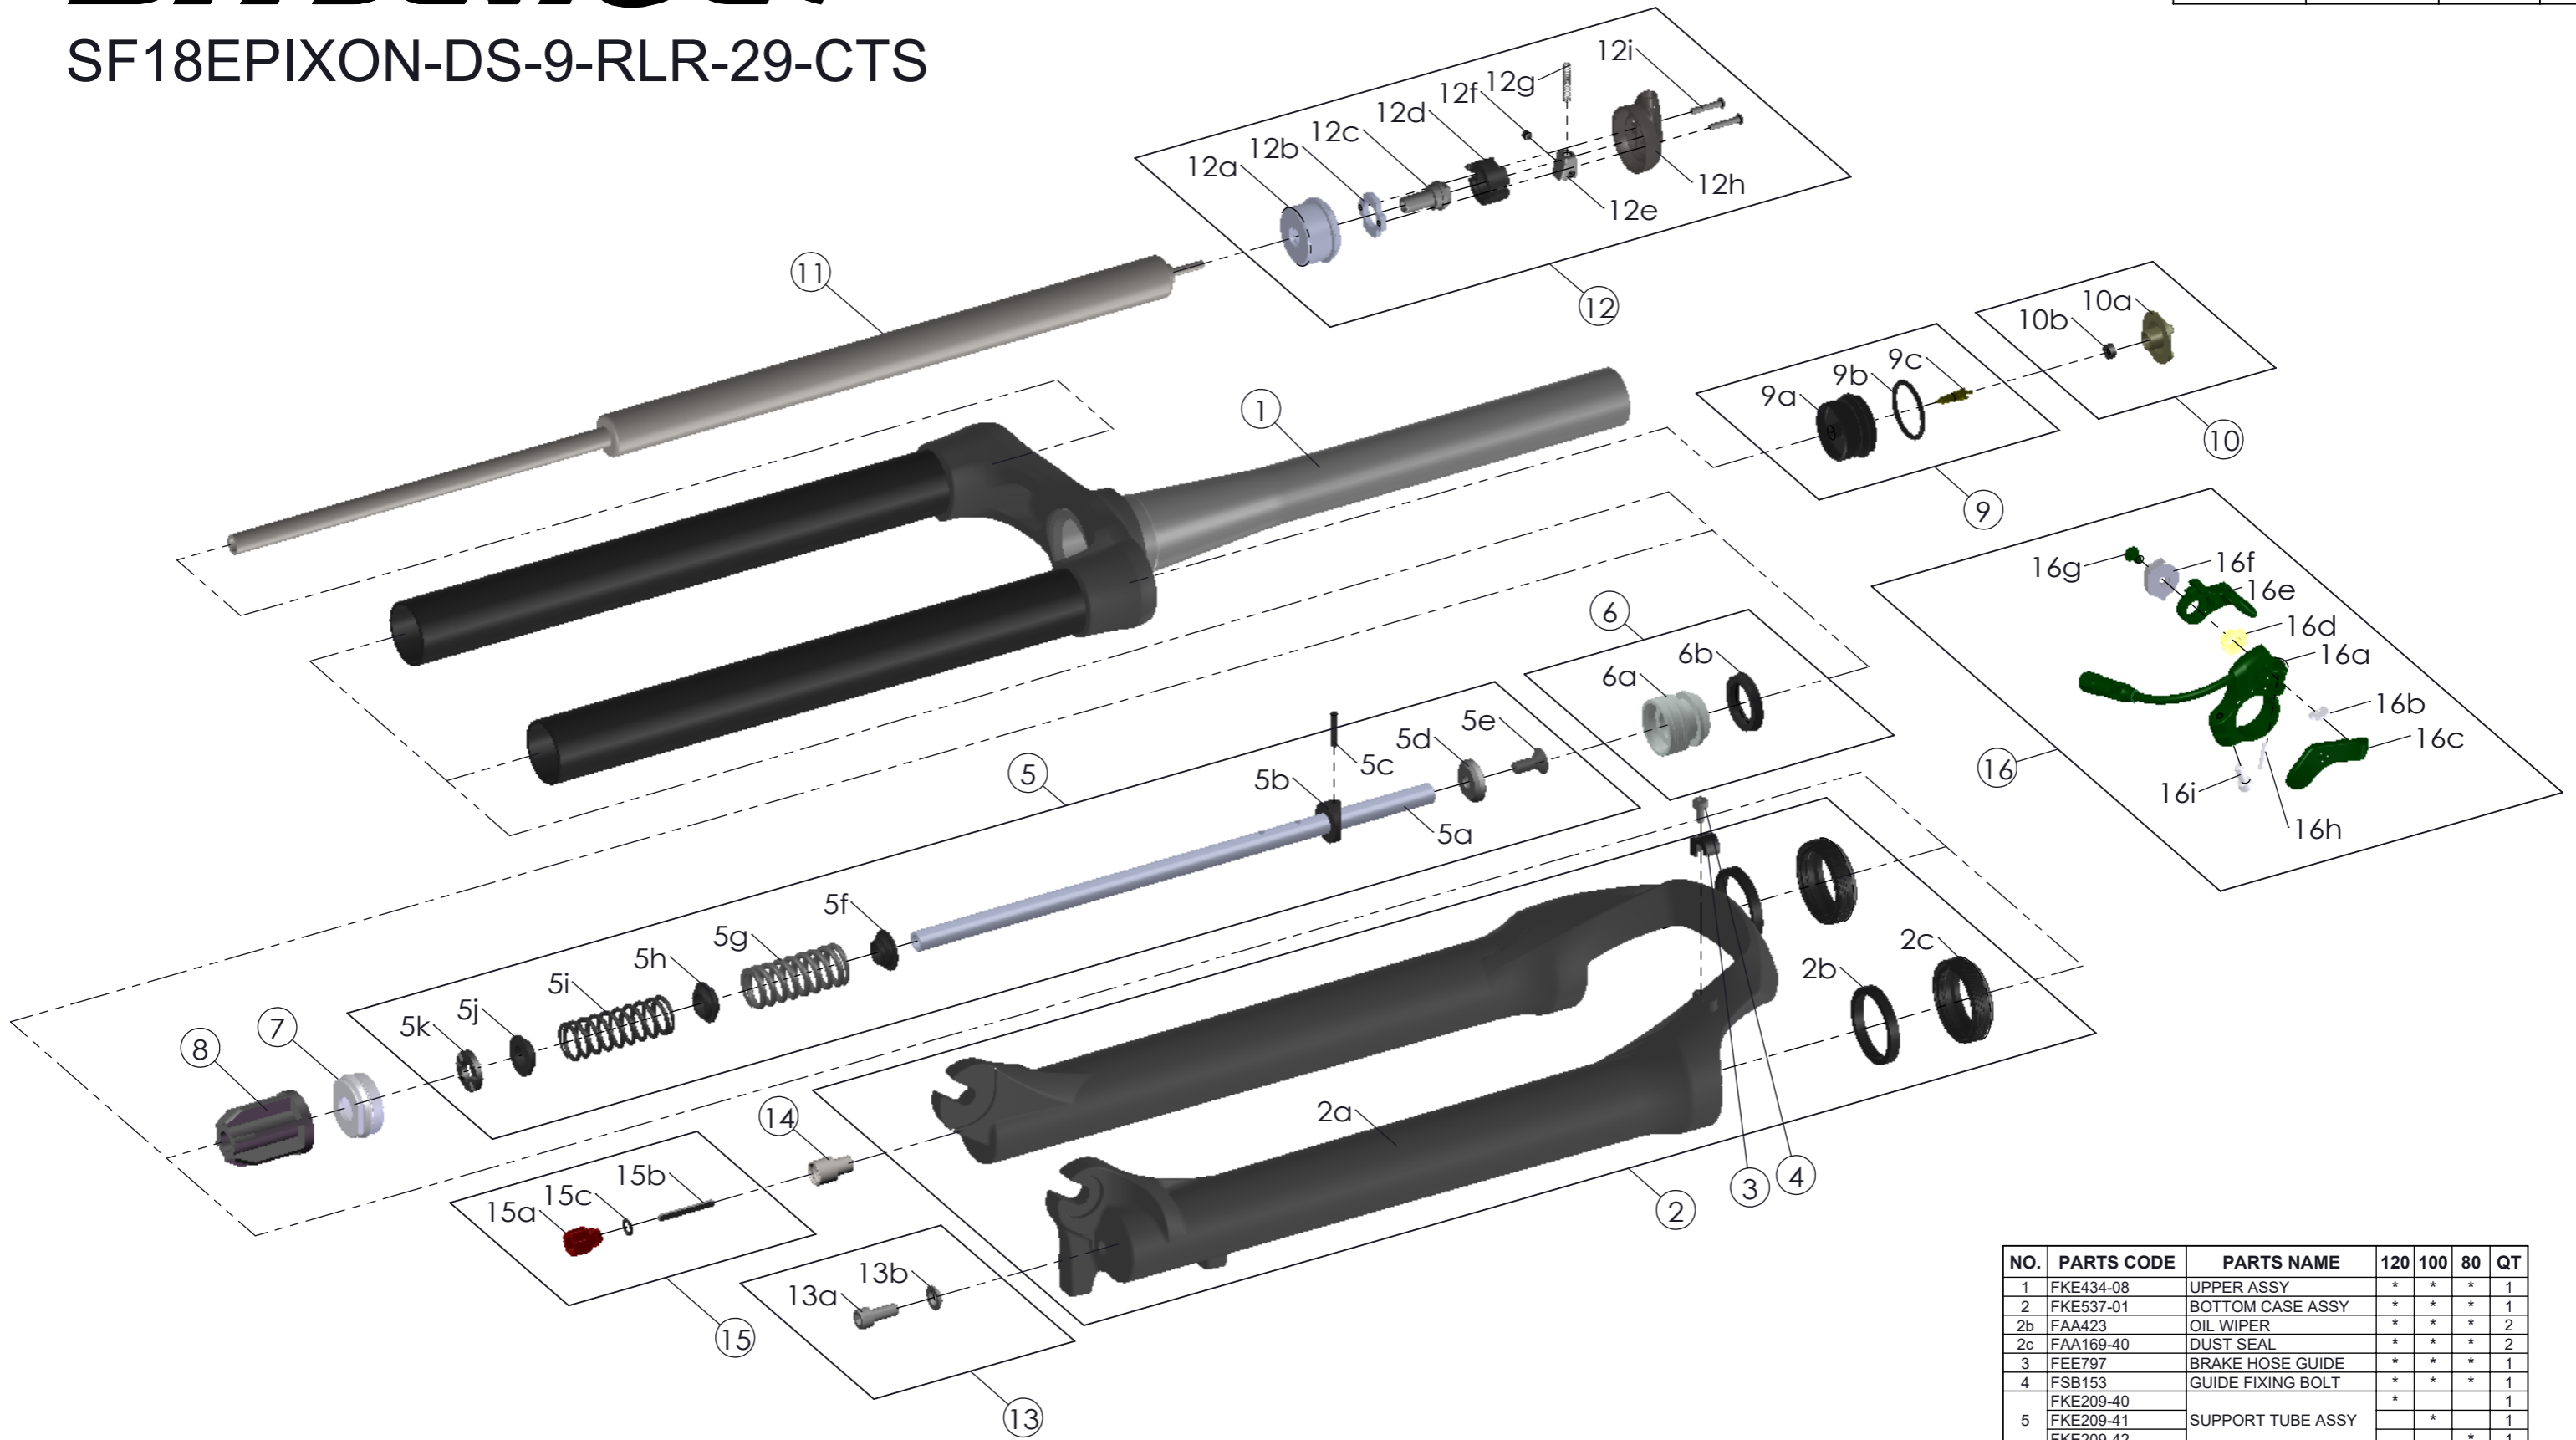

SUNTOUR

SF18EPIXON-DS-9-RLR-29-CTS

Date	2016.12.27	Version	0
Amended			

NO.	PARTS CODE	PARTS NAME	120	100	80	QT
1	FKE434-08	UPPER ASSY	*	*	*	1
2	FKE537-01	BOTTOM CASE ASSY	*	*	*	1
2b	FAA423	OIL WIPER	*	*	*	2
2c	FAA169-40	DUST SEAL	*	*	*	2
3	FEE797	BRAKE HOSE GUIDE	*	*	*	1
4	FSB153	GUIDE FIXING BOLT	*	*	*	1
	FKE209-40					1
5	FKE209-41	SUPPORT TUBE ASSY	*	*	*	1
	FKE209-42					1
6	FKA022-20	PISTON UNIT	*	*	*	1
7	FEE243-20	FORK NOSE	*	*	*	1
8	FEE248-20	BOTTOM STOPPER	*	*	*	1
9	FKE075-04	AIR CAP ASSY	*	*	*	1
10	FKE076-50	VALVE CAP ASSY	*	*	*	1
11	FUN071-10	RLR UNIT	*	*	*	1
12	FKE310-07	RL COVER ASSY	*	*	*	1
13	FKA044	FIXING BOLT SET	*	*	*	1
14	FSB058	DAMPER FIXING BOLT	*	*	*	1
15	FKA004-30	DAMPER KNOB ASSY	*	*	*	1
16	SL12SC-RLO	REMOTE LEVER ASSY	*	*	*	1