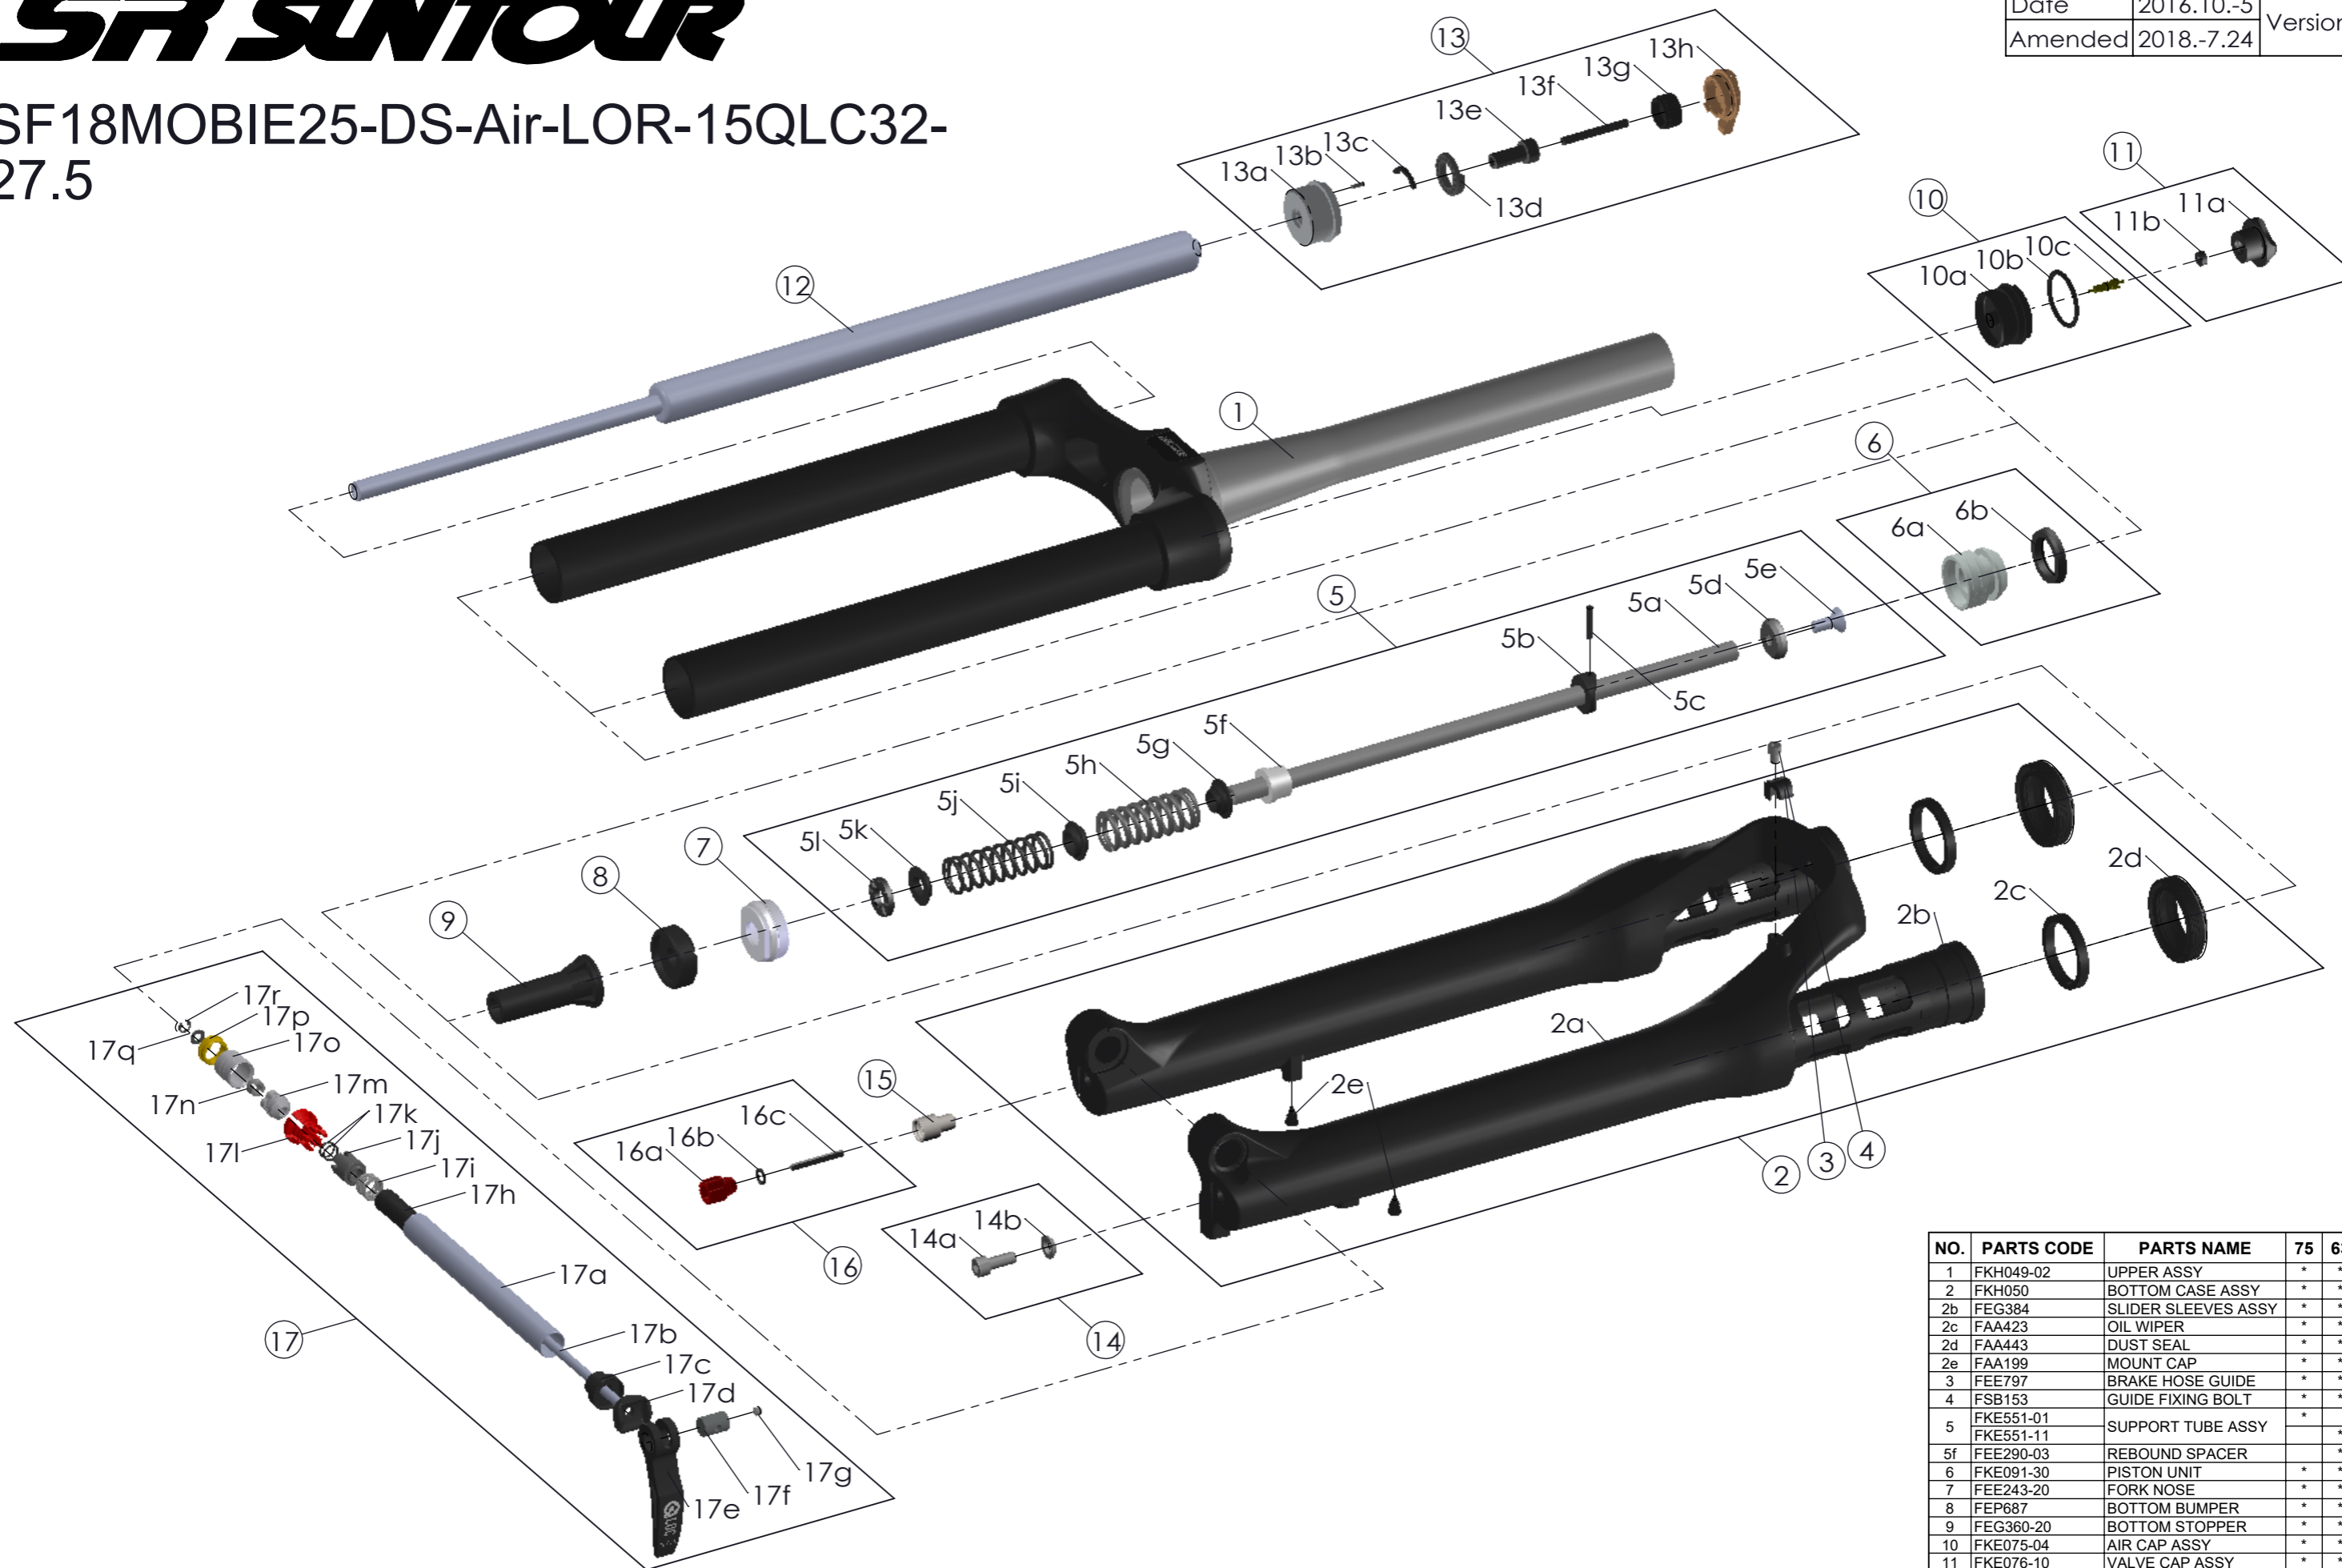

SUNTOUR

SF18MOBIE25-DS-Air-LOR-15QLC32-27.5

Date	2016.10.-5	Version	1
Amended	2018.-7.24		

NO.	PARTS CODE	PARTS NAME	75	63	QT
1	FKH049-02	UPPER ASSY	*	*	1
2	FKH050	BOTTOM CASE ASSY	*	*	1
2b	FEG384	SLIDER SLEEVES ASSY	*	*	1
2c	FAA423	OIL WIPER	*	*	2
2d	FAA443	DUST SEAL	*	*	2
2e	FAA199	MOUNT CAP	*	*	3
3	FEE797	BRAKE HOSE GUIDE	*	*	1
4	FSB153	GUIDE FIXING BOLT	*	*	1
5	FKE551-01	SUPPORT TUBE ASSY	*		1
	FKE551-11			*	1
5f	FEE290-03	REBOUND SPACER	*		1
6	FKE091-30	PISTON UNIT	*	*	1
7	FEE243-20	FORK NOSE	*	*	1
8	FEP687	BOTTOM BUMPER	*	*	1
9	FEG360-20	BOTTOM STOPPER	*	*	1
10	FKE075-04	AIR CAP ASSY	*	*	1
11	FKE076-10	VALVE CAP ASSY	*	*	1
12	FUN070-00	LO-R UNIT	*	*	1
13	FKE526-12	LO TOP CAP ASSY	*	*	1
14	FKA044	FIXING BOLT SET	*	*	1
15	FSB058	DAMPER FIXING BOLT	*	*	1
16	FKA004-21	DAMPER KNOB ASSY	*	*	1
17	FKA069-25	15QLC32 AXLE SET	*	*	1