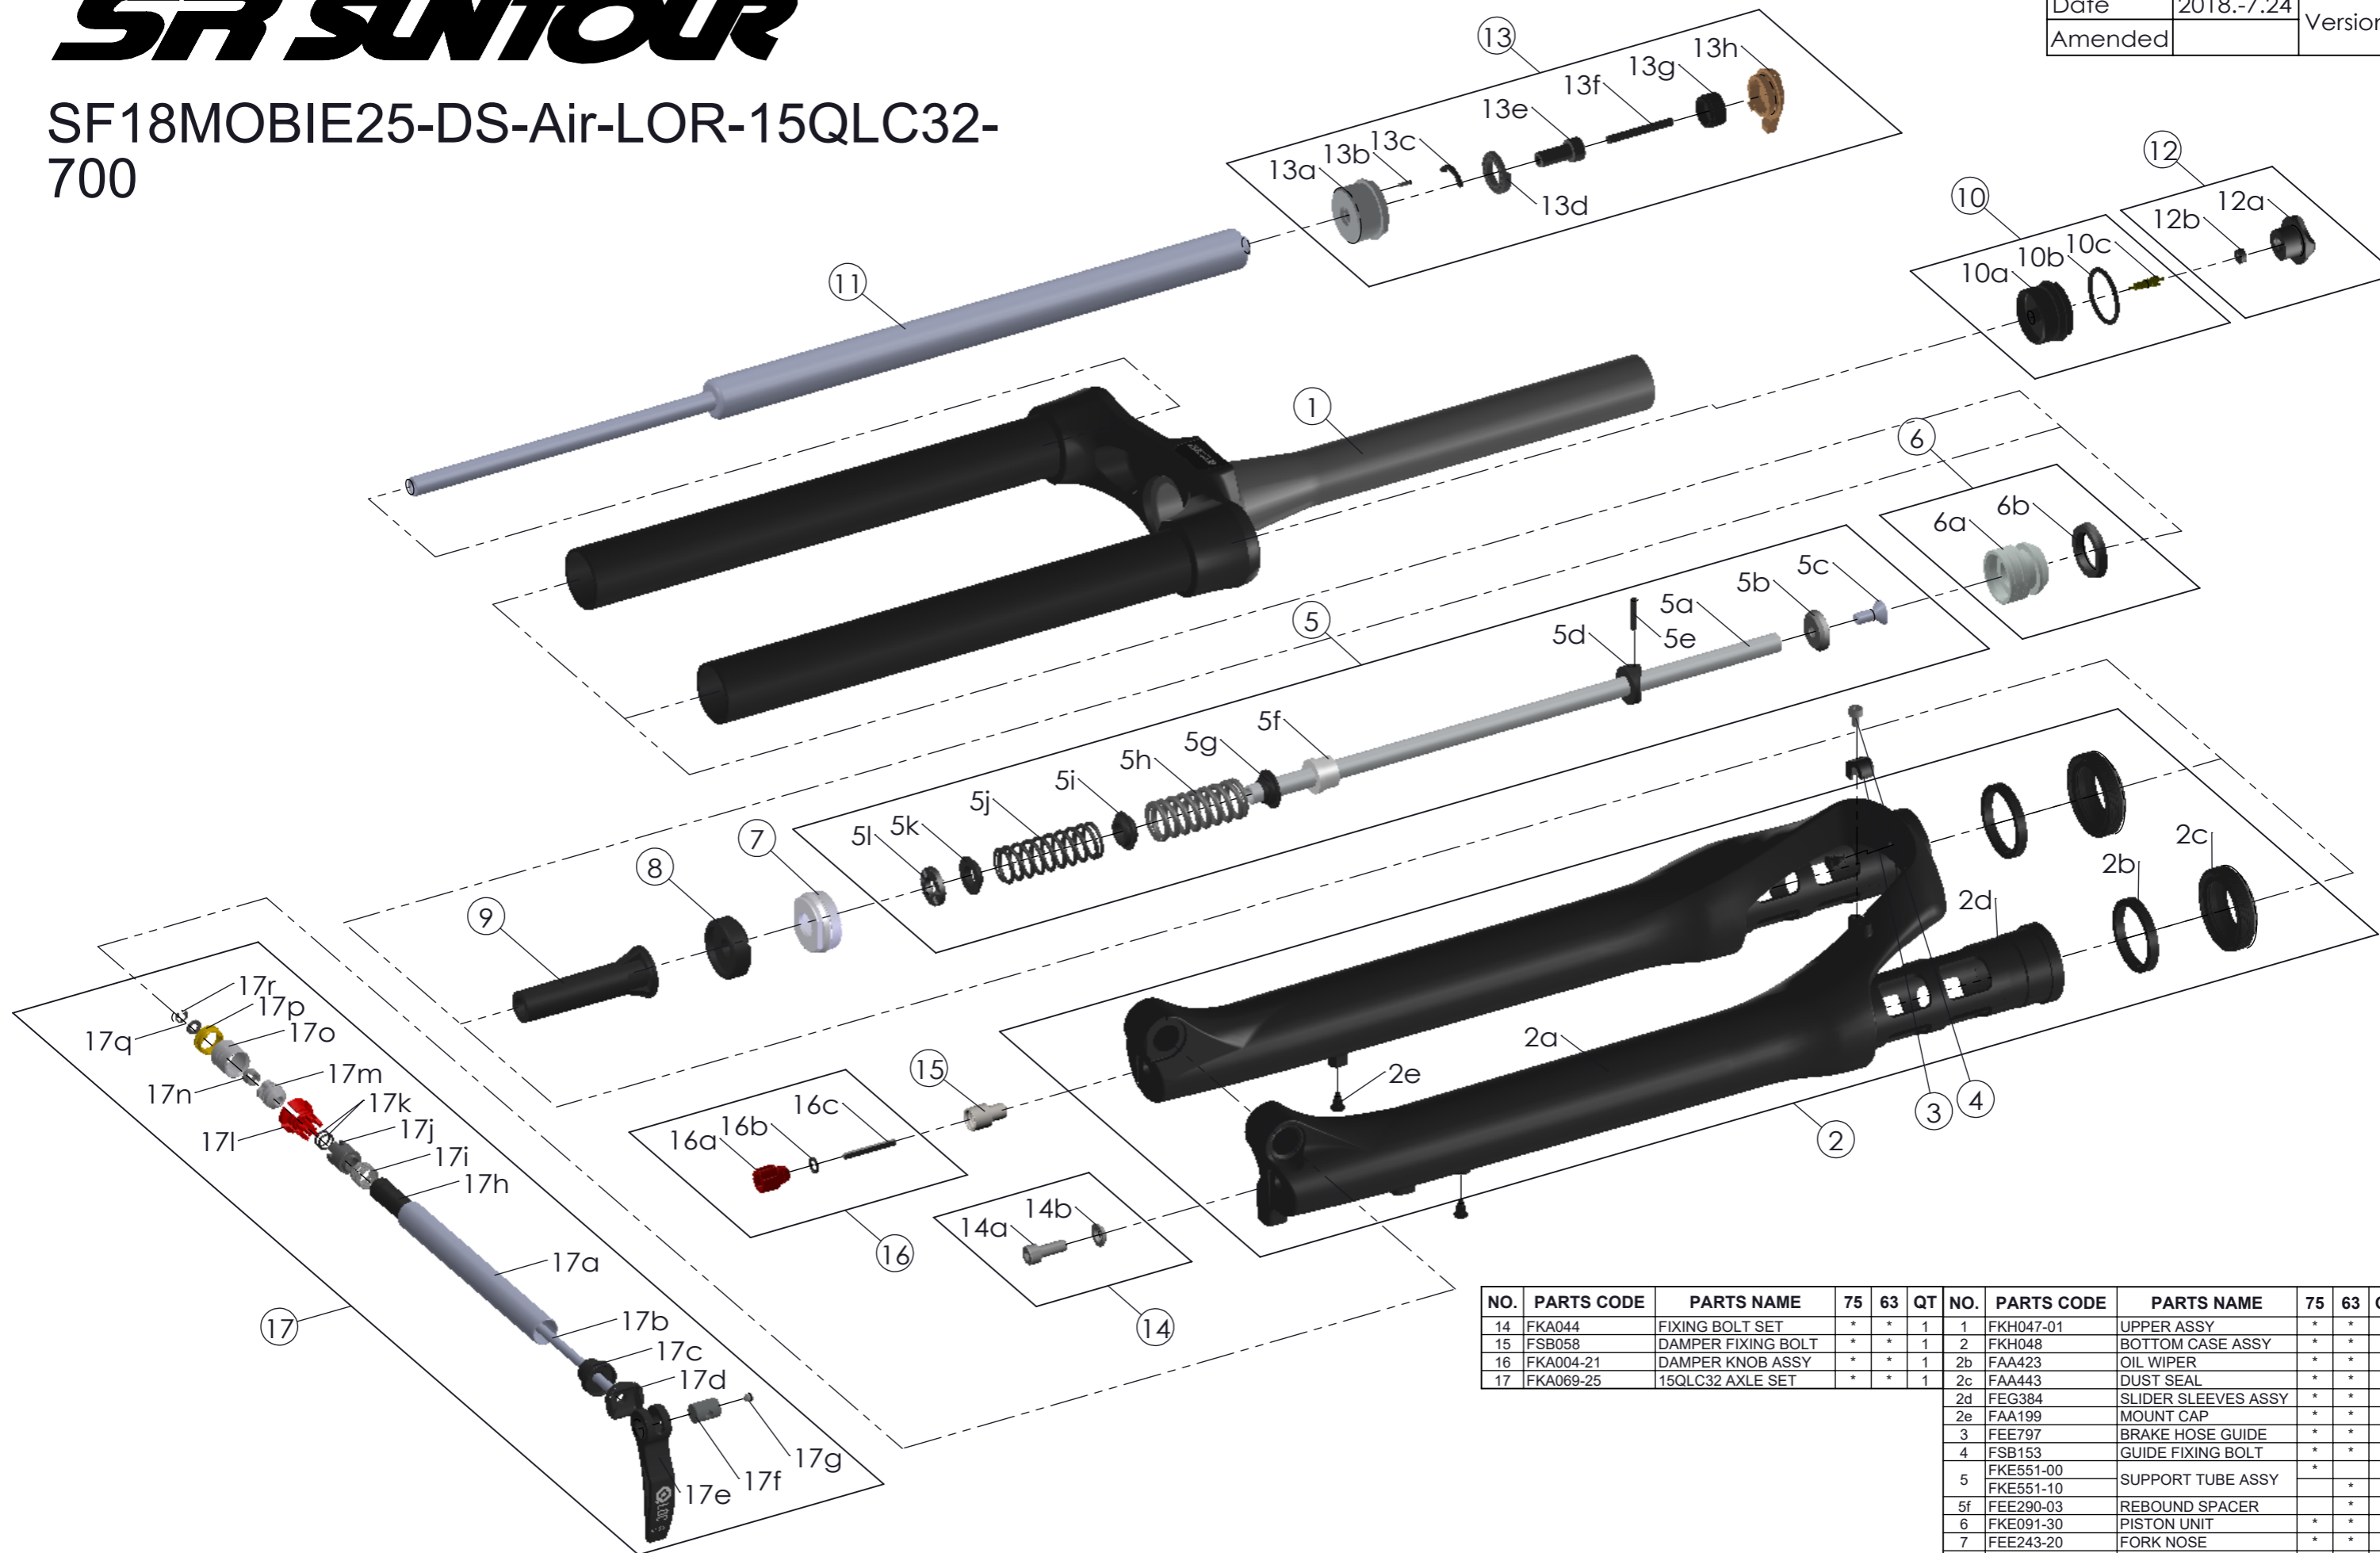

# SUNTOUR

SF18MOBIE25-DS-Air-LOR-15QLC32-700

Date	2018.-7.24	Version	0
Amended			

NO.	PARTS CODE	PARTS NAME	75	63	QT	NO.	PARTS CODE	PARTS NAME	75	63	QT
14	FKA044	FIXING BOLT SET	*	*	1	1	FKH047-01	UPPER ASSY	*	*	1
15	FSB058	DAMPER FIXING BOLT	*	*	1	2	FKH048	BOTTOM CASE ASSY	*	*	1
16	FKA004-21	DAMPER KNOB ASSY	*	*	1	2b	FAA423	OIL WIPER	*	*	2
17	FKA069-25	15QLC32 AXLE SET	*	*	1	2c	FAA443	DUST SEAL	*	*	2
						2d	FEG384	SLIDER SLEEVES ASSY	*	*	2
						2e	FAA199	MOUNT CAP	*	*	3
						3	FEE797	BRAKE HOSE GUIDE	*	*	1
						4	FSB153	GUIDE FIXING BOLT	*	*	1
						5	FKE551-00	SUPPORT TUBE ASSY	*	*	1
							FKE551-10		*	*	1
						5f	FEE290-03	REBOUND SPACER	*	*	1
						6	FKE091-30	PISTON UNIT	*	*	1
						7	FEE243-20	FORK NOSE	*	*	1
						8	FEP687	BOTTOM BUMPER	*	*	1
						9	FEG360-30	BOTTOM STOPPER	*	*	1
						10	FKE075-04	AIR CAP ASSY	*	*	1
						11	FUN070-00	LO-R UNIT	*	*	1
						12	FKE076-10	VALVE CAP ASSY	*	*	1
						13	FKE526-12	LO TOP CAP ASSY	*	*	1