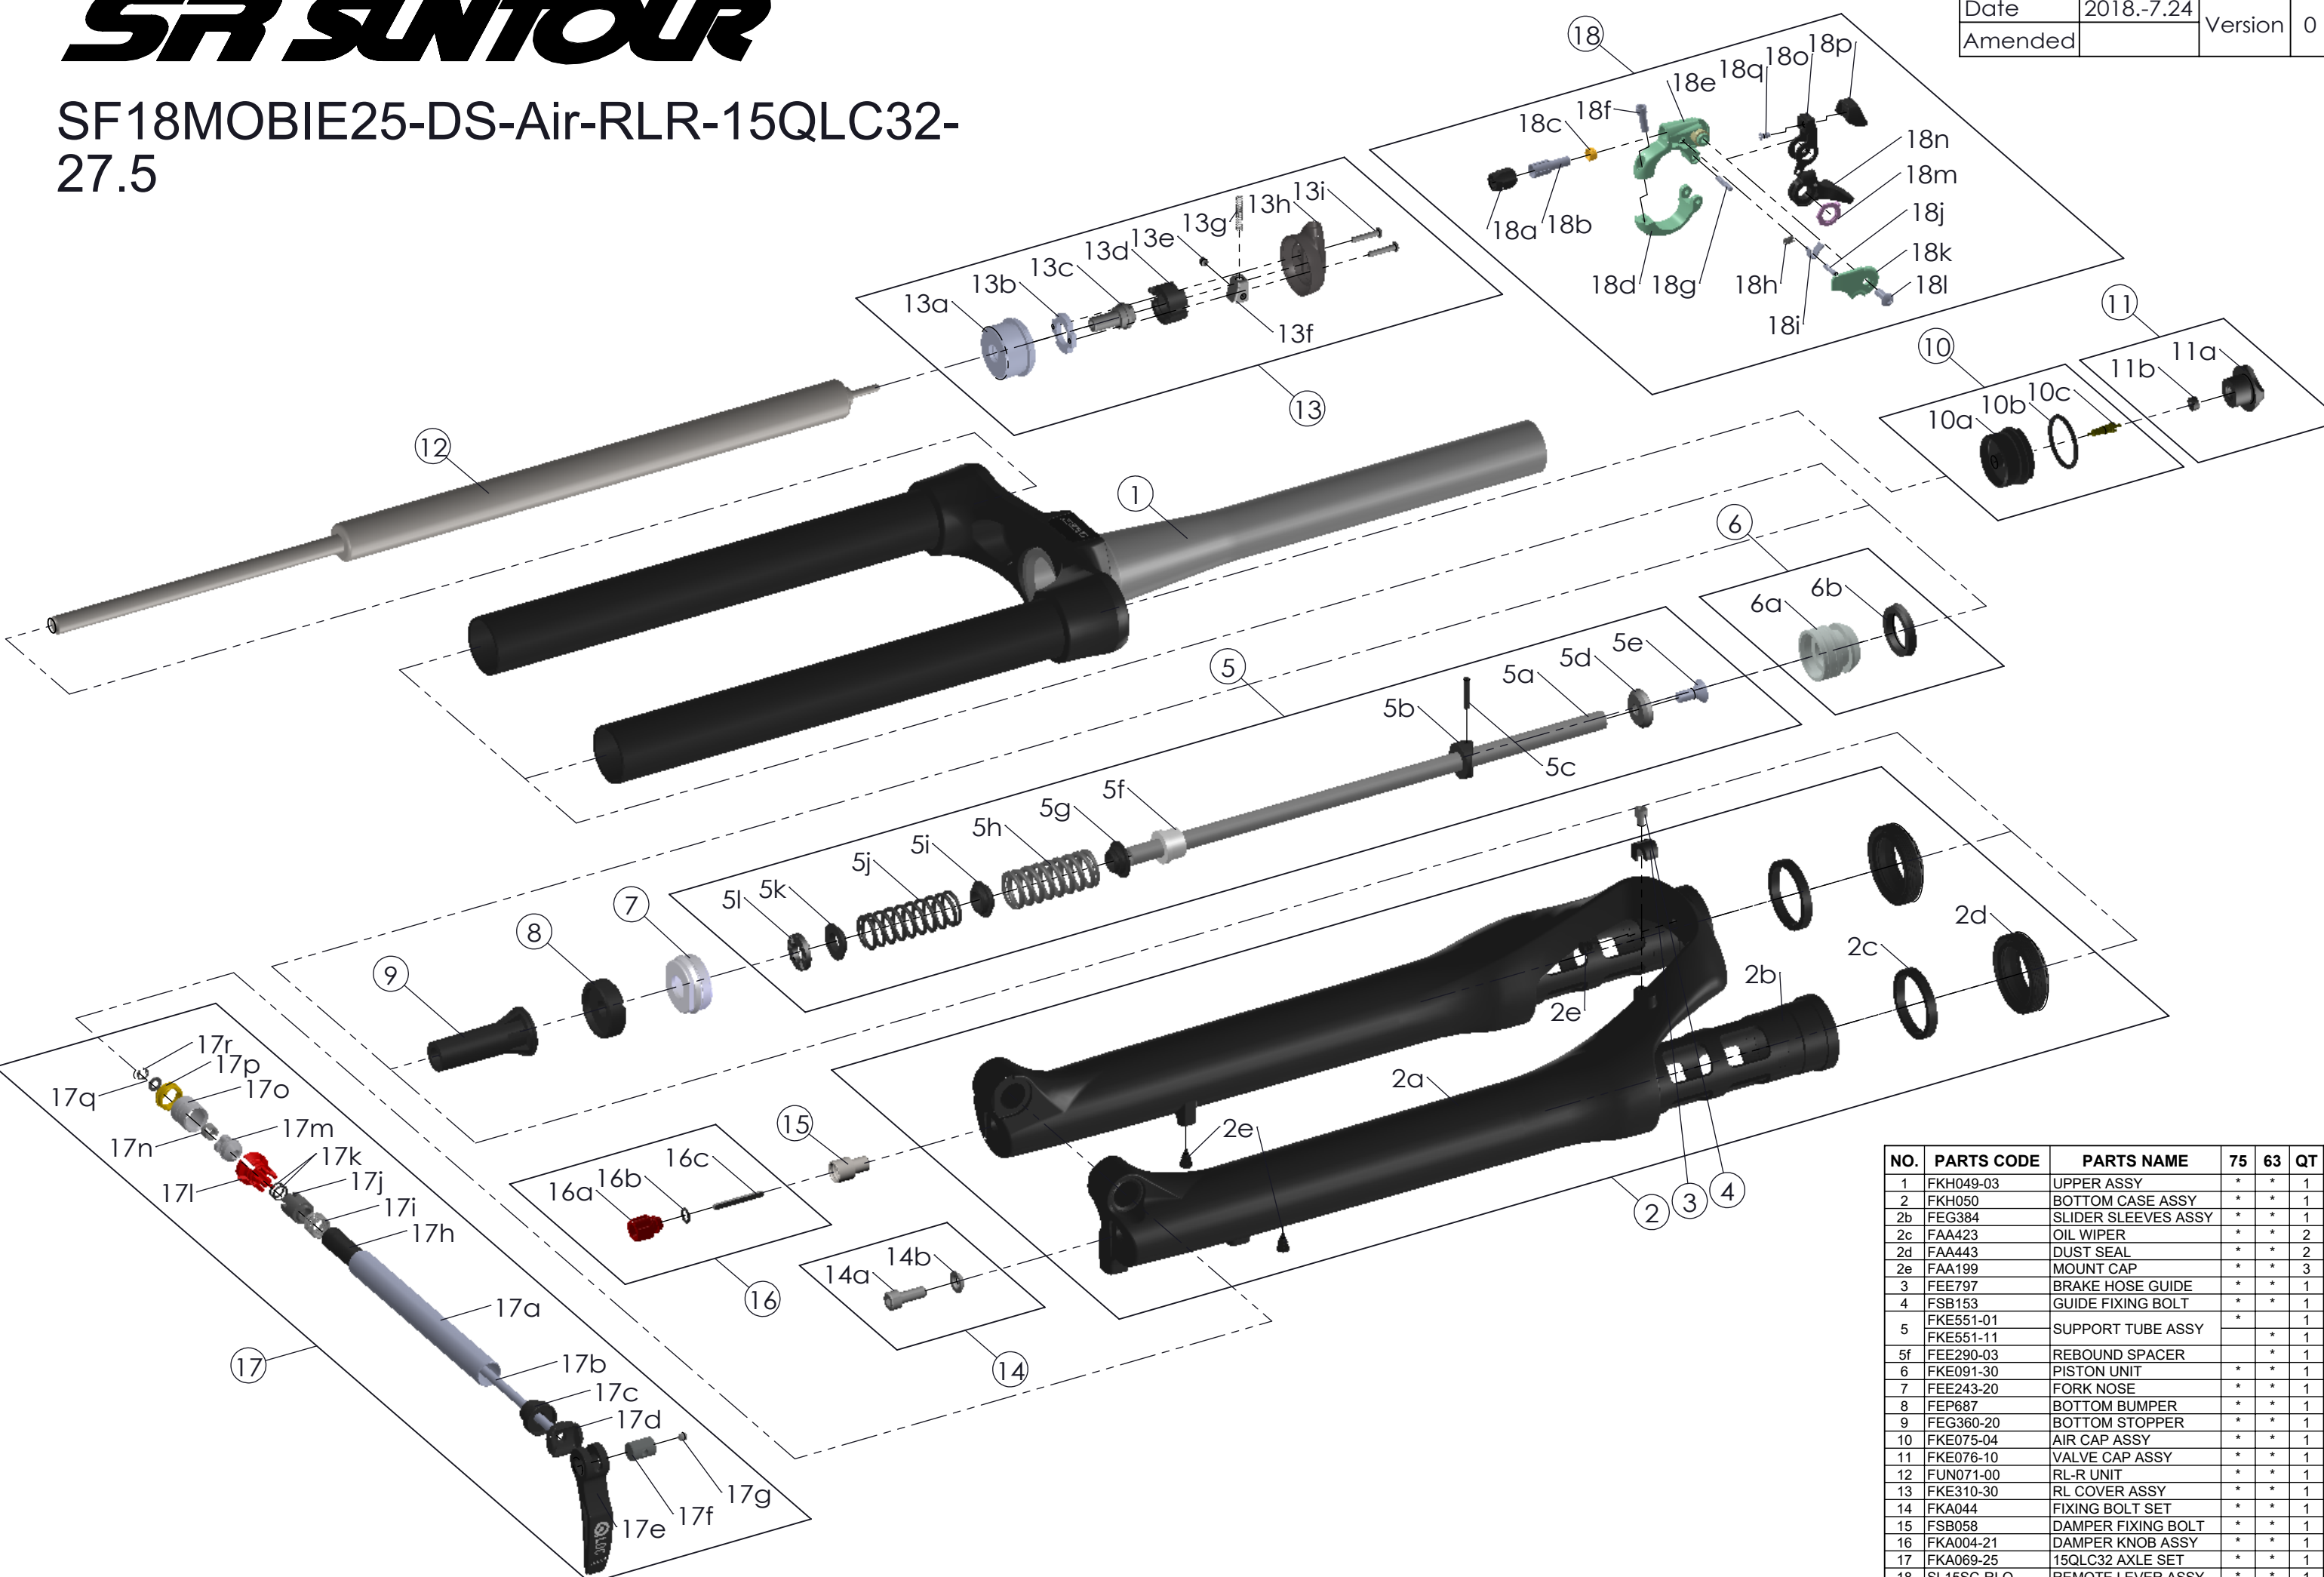

# SUNTOUR

SF18MOBIE25-DS-Air-RLR-15QLC32-27.5

Date	2018.-7.24	Version	0
Amended			

NO.	PARTS CODE	PARTS NAME	75	63	QT
1	FKH049-03	UPPER ASSY	*	*	1
2	FKH050	BOTTOM CASE ASSY	*	*	1
2b	FEG384	SLIDER SLEEVES ASSY	*	*	1
2c	FAA423	OIL WIPER	*	*	2
2d	FAA443	DUST SEAL	*	*	2
2e	FAA199	MOUNT CAP	*	*	3
3	FEE797	BRAKE HOSE GUIDE	*	*	1
4	FSB153	GUIDE FIXING BOLT	*	*	1
5	FKE551-01	SUPPORT TUBE ASSY	*	*	1
	FKE551-11		*	*	1
5f	FEE290-03	REBOUND SPACER	*	*	1
6	FKE091-30	PISTON UNIT	*	*	1
7	FEE243-20	FORK NOSE	*	*	1
8	FEP687	BOTTOM BUMPER	*	*	1
9	FEG360-20	BOTTOM STOPPER	*	*	1
10	FKE075-04	AIR CAP ASSY	*	*	1
11	FKE076-10	VALVE CAP ASSY	*	*	1
12	FUN071-00	RL-R UNIT	*	*	1
13	FKE310-30	RL COVER ASSY	*	*	1
14	FKA044	FIXING BOLT SET	*	*	1
15	FSB058	DAMPER FIXING BOLT	*	*	1
16	FKA004-21	DAMPER KNOB ASSY	*	*	1
17	FKA069-25	15QLC32 AXLE SET	*	*	1
18	SL15SC-RLO	REMOTE LEVER ASSY	*	*	1