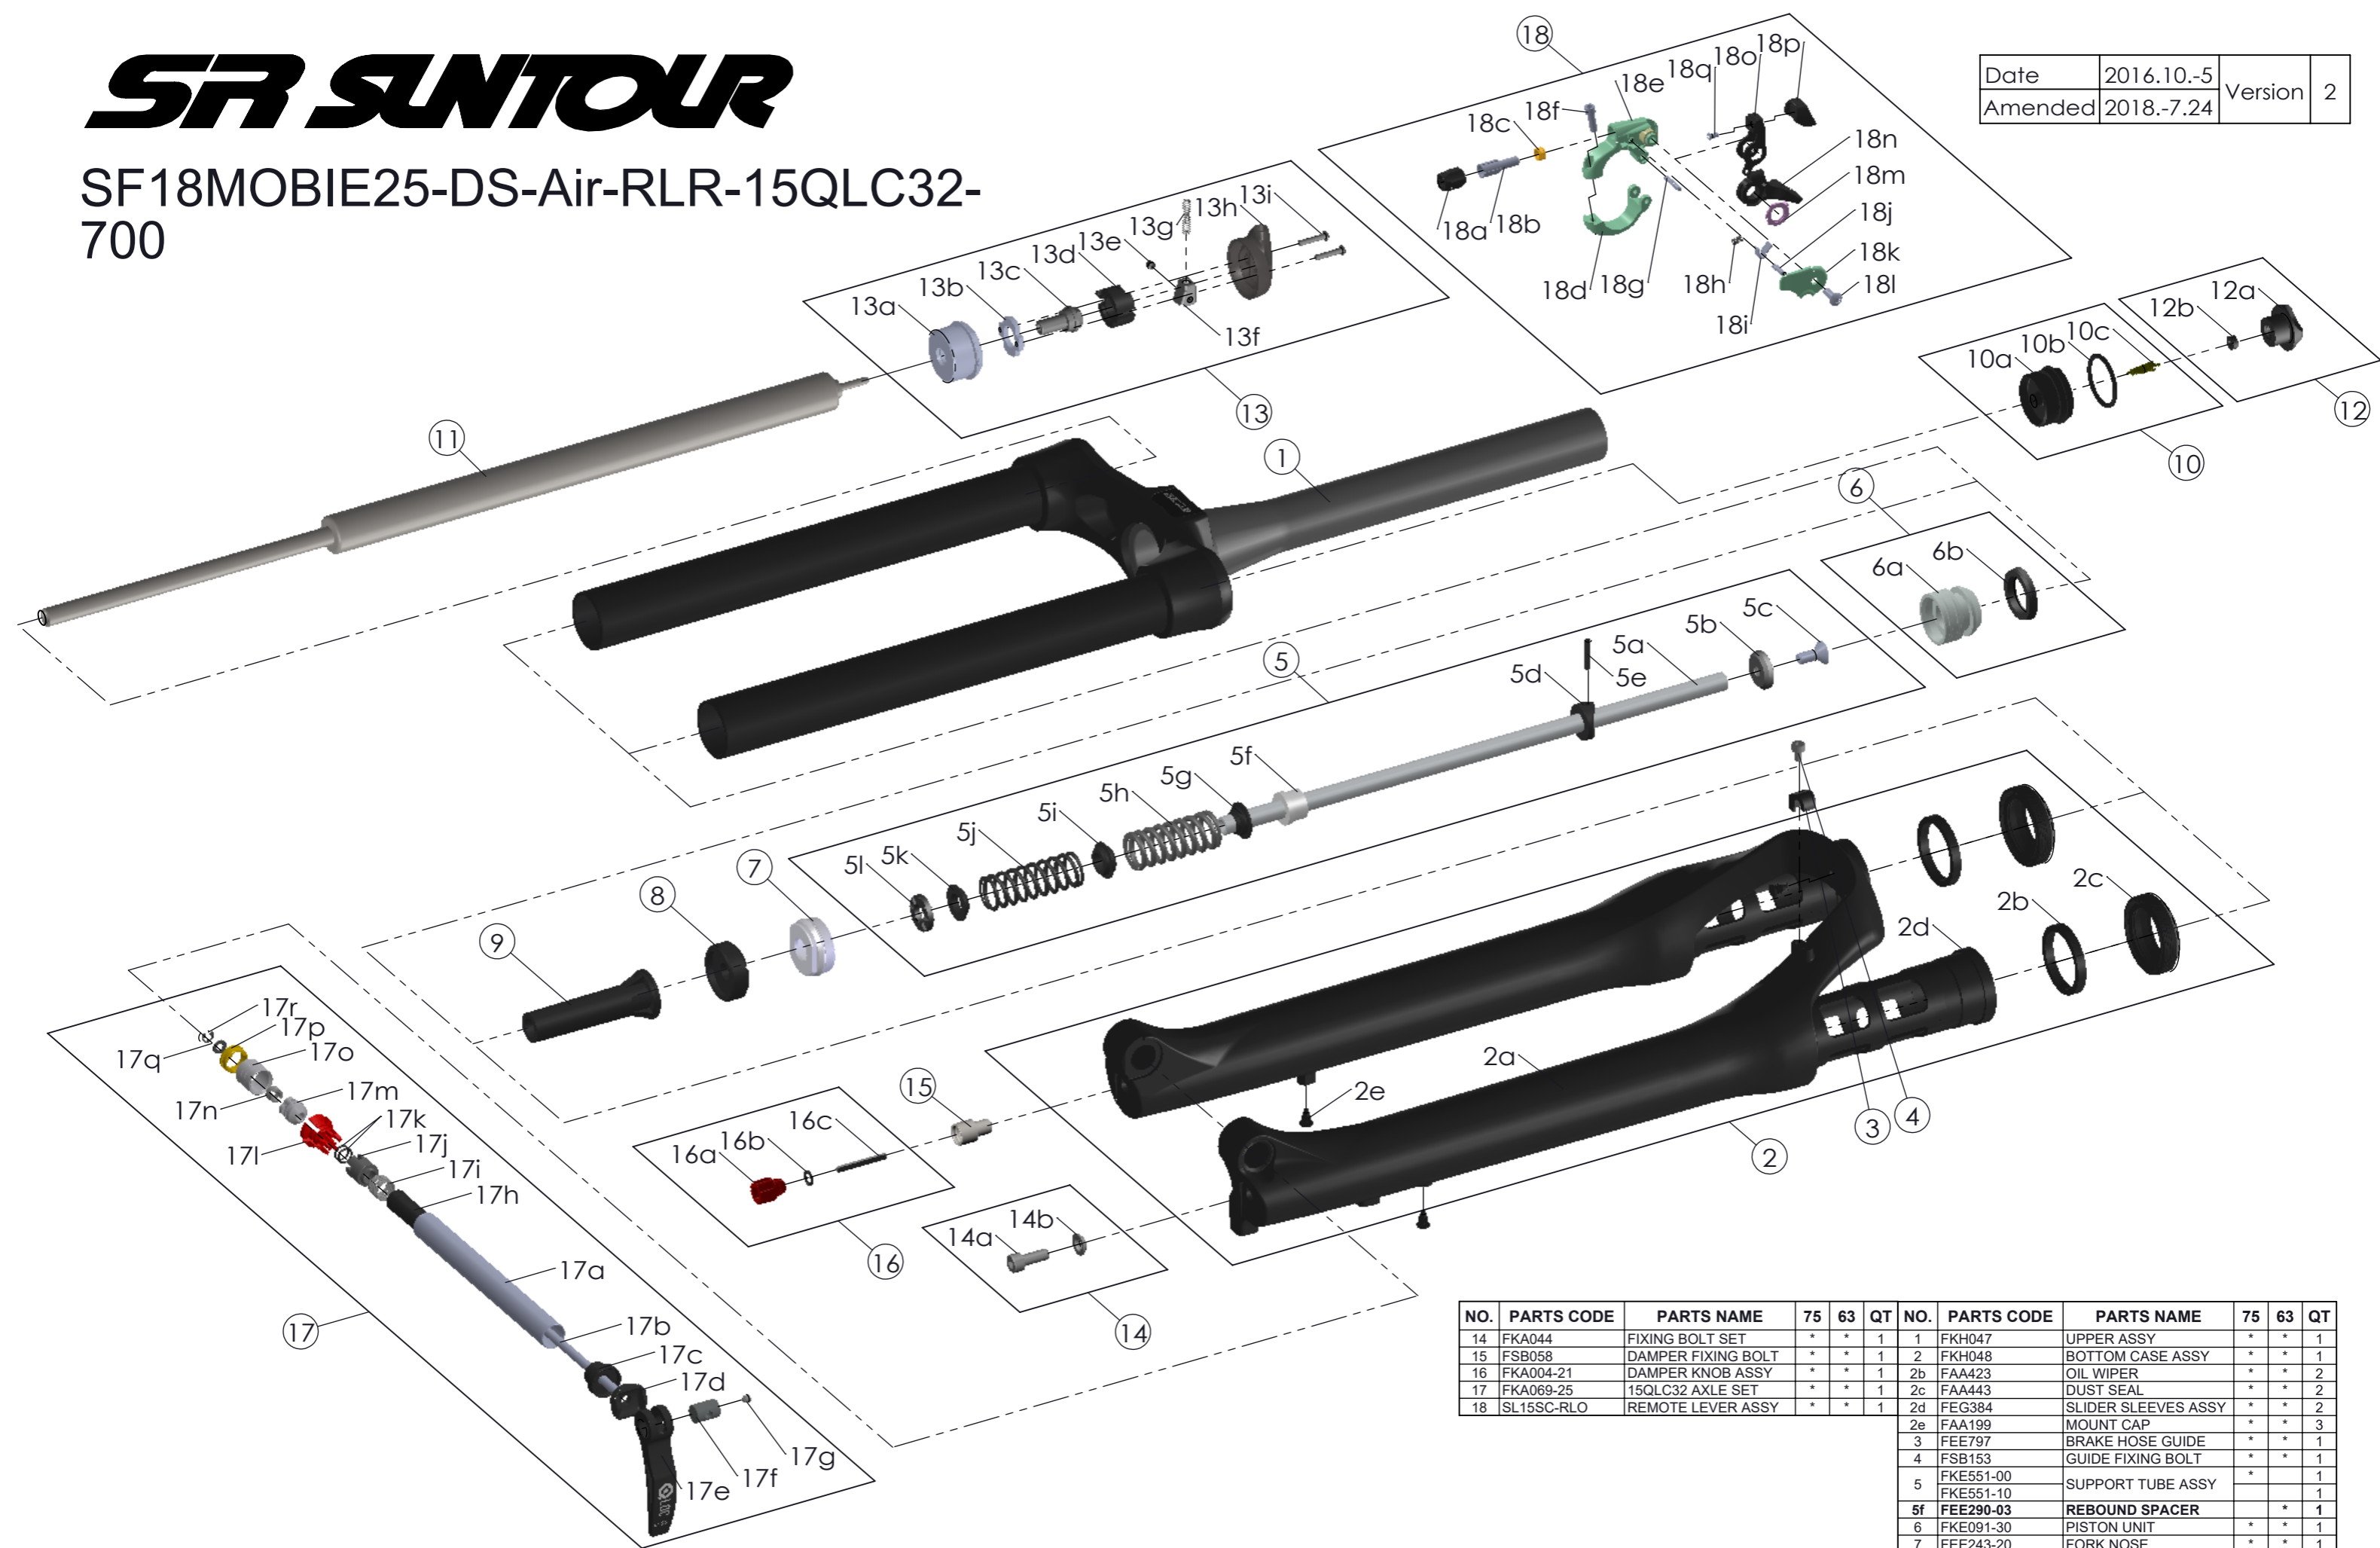

SUNTOUR

SF18MOBIE25-DS-Air-RLR-15QLC32-700

Date	2016.10.-5	Version	2
Amended	2018.-7.24		

NO.	PARTS CODE	PARTS NAME	75	63	QT	NO.	PARTS CODE	PARTS NAME	75	63	QT
14	FKA044	FIXING BOLT SET	*	*	1	1	FKH047	UPPER ASSY	*	*	1
15	FSB058	DAMPER FIXING BOLT	*	*	1	2	FKH048	BOTTOM CASE ASSY	*	*	1
16	FKA004-21	DAMPER KNOB ASSY	*	*	1	2b	FAA423	OIL WIPER	*	*	2
17	FKA069-25	15QLC32 AXLE SET	*	*	1	2c	FAA443	DUST SEAL	*	*	2
18	SL15SC-RLO	REMOTE LEVER ASSY	*	*	1	2d	FEG384	SLIDER SLEEVES ASSY	*	*	2
						2e	FAA199	MOUNT CAP	*	*	3
						3	FEE797	BRAKE HOSE GUIDE	*	*	1
						4	FSB153	GUIDE FIXING BOLT	*	*	1
						5	FKE551-00	SUPPORT TUBE ASSY	*	*	1
							FKE551-10		*	*	1
						5f	FEE290-03	REBOUND SPACER	*	*	1
						6	FKE091-30	PISTON UNIT	*	*	1
						7	FEE243-20	FORK NOSE	*	*	1
						8	FEP687	BOTTOM BUMPER	*	*	1
						9	FEG360-30	BOTTOM STOPPER	*	*	1
						10	FKE075-04	AIR CAP ASSY	*	*	1
						11	FUN071-00	RL-R UNIT	*	*	1
						12	FKE076-10	VALVE CAP ASSY	*	*	1
						13	FKE310-30	RL COVER ASSY	*	*	1