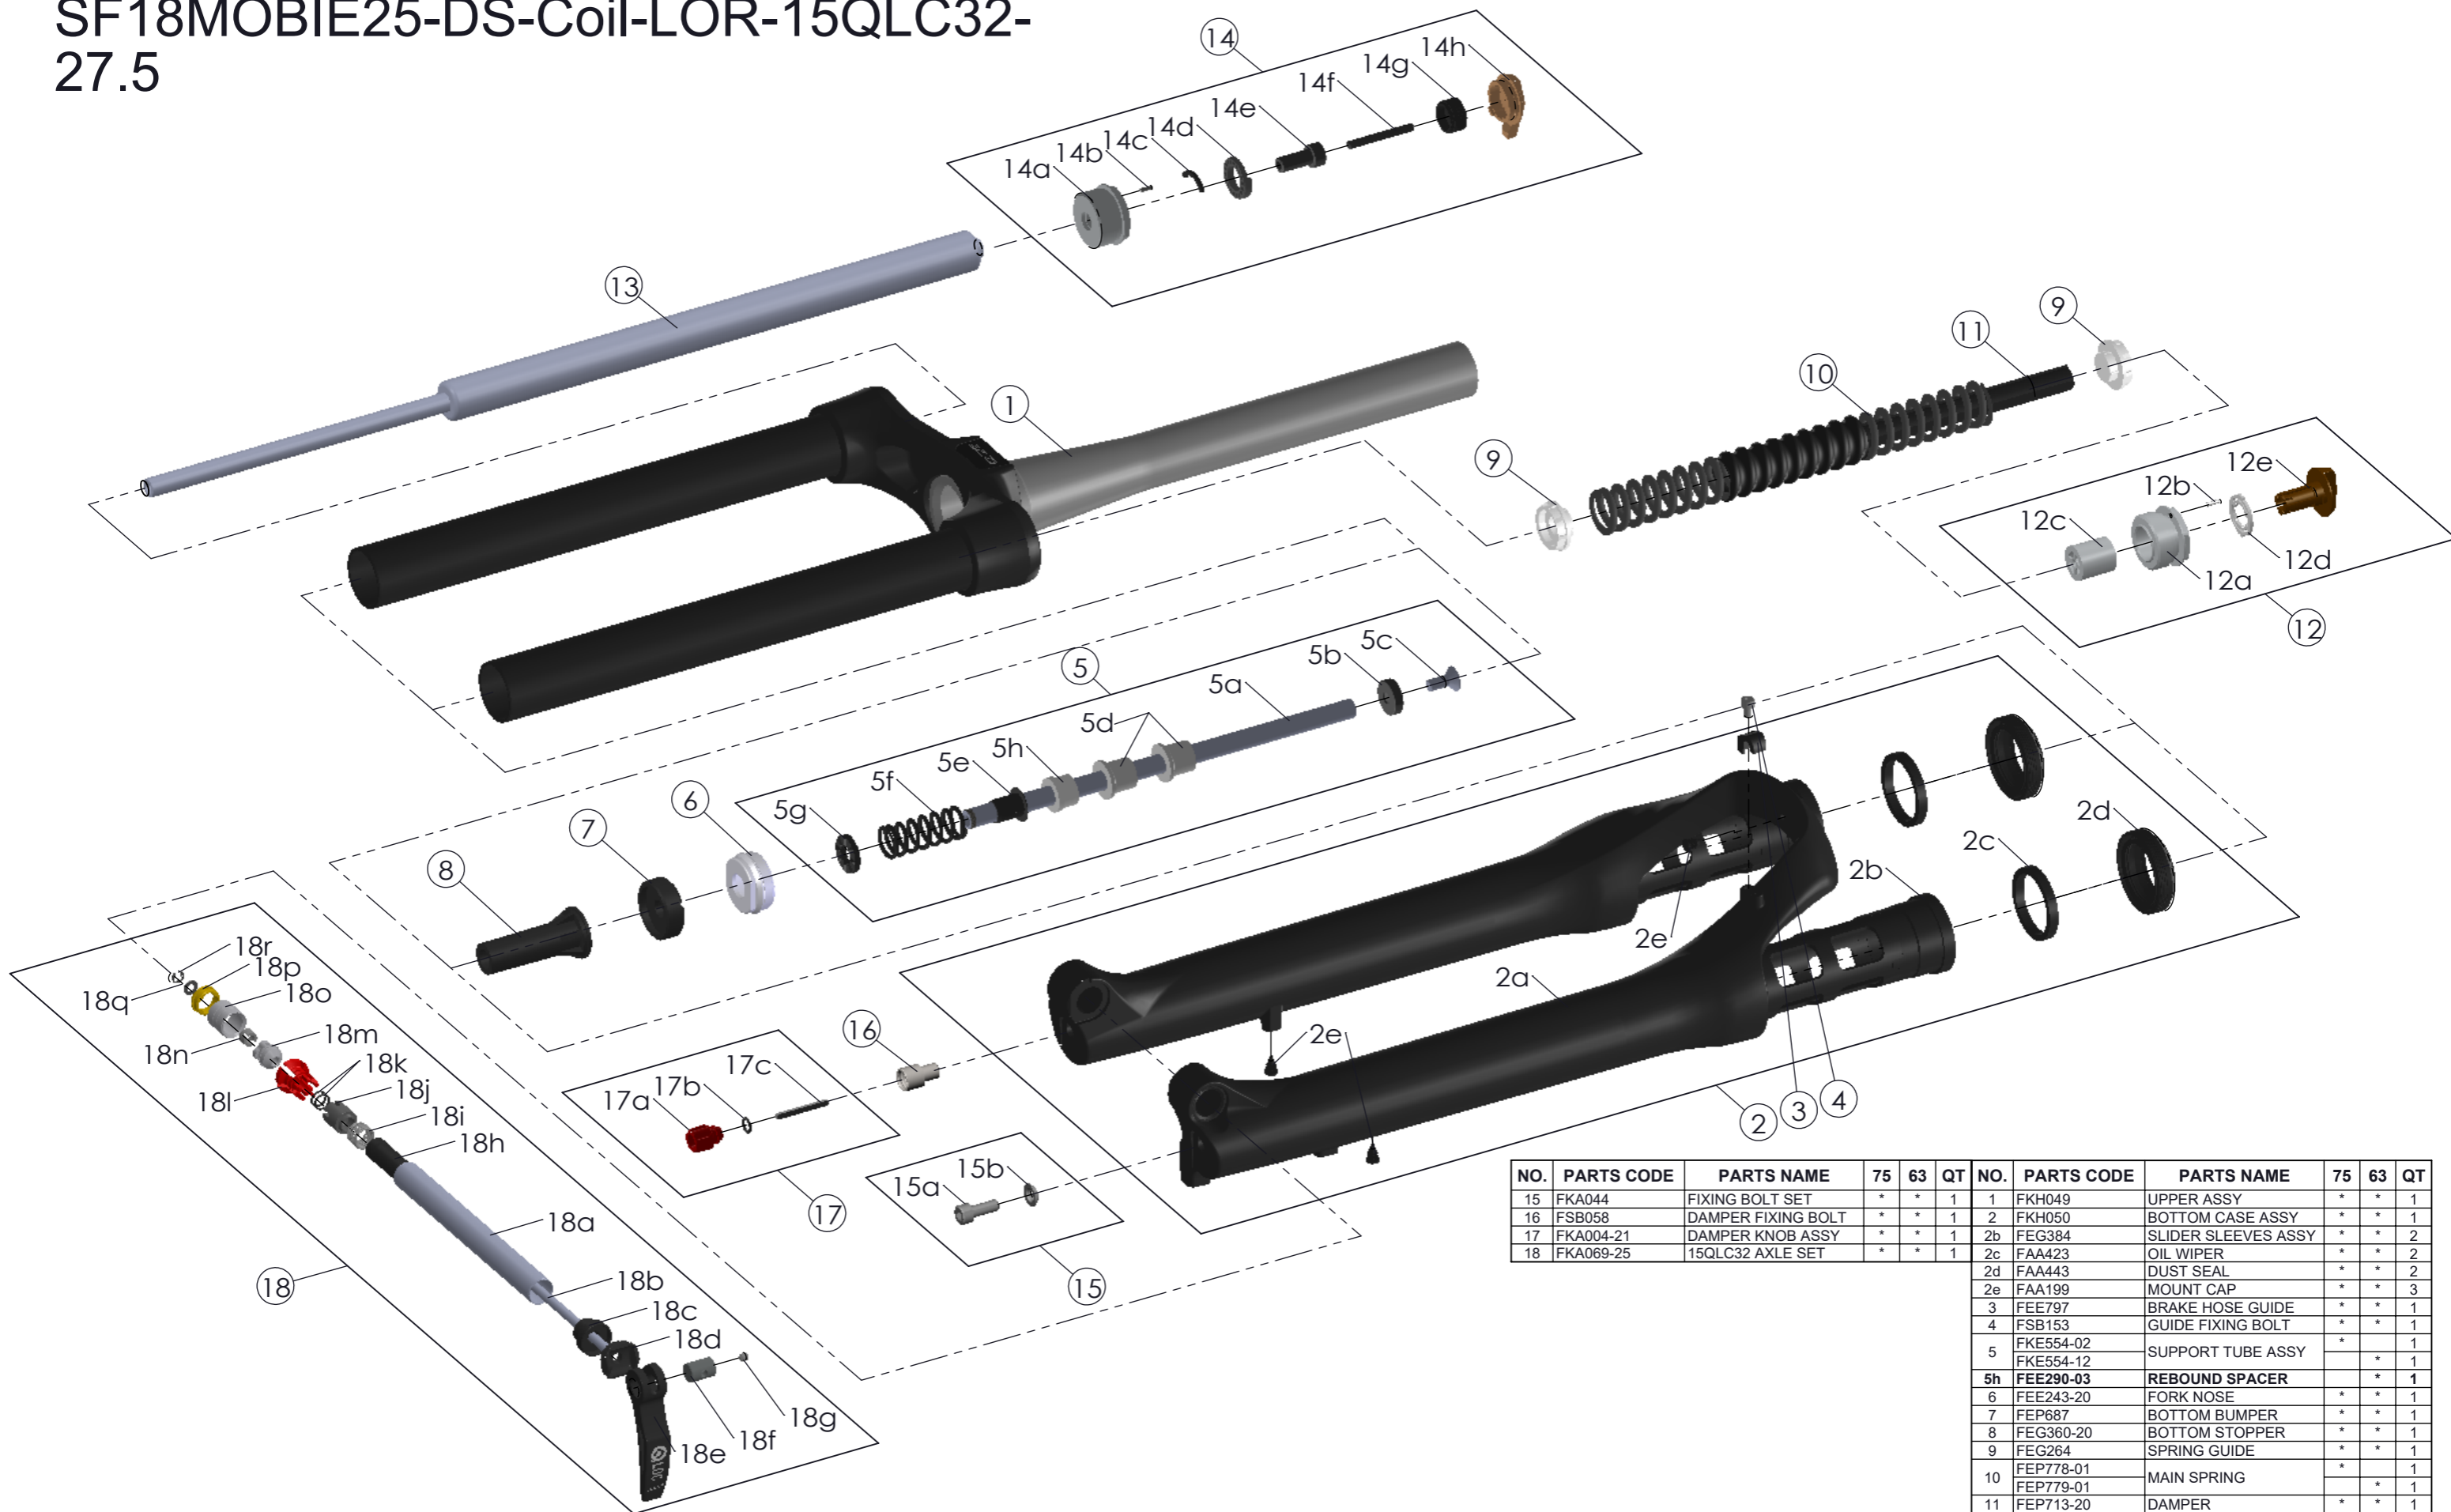

SUNTOUR

SF18MOBIE25-DS-Coil-LOR-15QLC32-27.5

Date	2017.-2.18	Version	2
Amended	2018.-7.24		

NO.	PARTS CODE	PARTS NAME	75	63	QT	NO.	PARTS CODE	PARTS NAME	75	63	QT
15	FKA044	FIXING BOLT SET	*	*	1	1	FKH049	UPPER ASSY	*	*	1
16	FSB058	DAMPER FIXING BOLT	*	*	1	2	FKH050	BOTTOM CASE ASSY	*	*	1
17	FKA004-21	DAMPER KNOB ASSY	*	*	1	2b	FEG384	SLIDER SLEEVES ASSY	*	*	2
18	FKA069-25	15QLC32 AXLE SET	*	*	1	2c	FAA423	OIL WIPER	*	*	2
						2d	FAA443	DUST SEAL	*	*	2
						2e	FAA199	MOUNT CAP	*	*	3
						3	FEE797	BRAKE HOSE GUIDE	*	*	1
						4	FSB153	GUIDE FIXING BOLT	*	*	1
						5	FKE554-02	SUPPORT TUBE ASSY	*	*	1
							FKE554-12		*	*	1
						5h	FEE290-03	REBOUND SPACER	*	*	1
						6	FEE243-20	FORK NOSE	*	*	1
						7	FEP687	BOTTOM BUMPER	*	*	1
						8	FEG360-20	BOTTOM STOPPER	*	*	1
						9	FEG264	SPRING GUIDE	*	*	1
						10	FEP778-01	MAIN SPRING	*	*	1
							FEP779-01		*	*	1
						11	FEP713-20	DAMPER	*	*	1
						12	FKE015-25	ADJUSTER ASSY	*	*	1
						13	FUN070-00	LO-R UNIT	*	*	1
						14	FKE526-12	LO TOP CAP ASSY	*	*	1