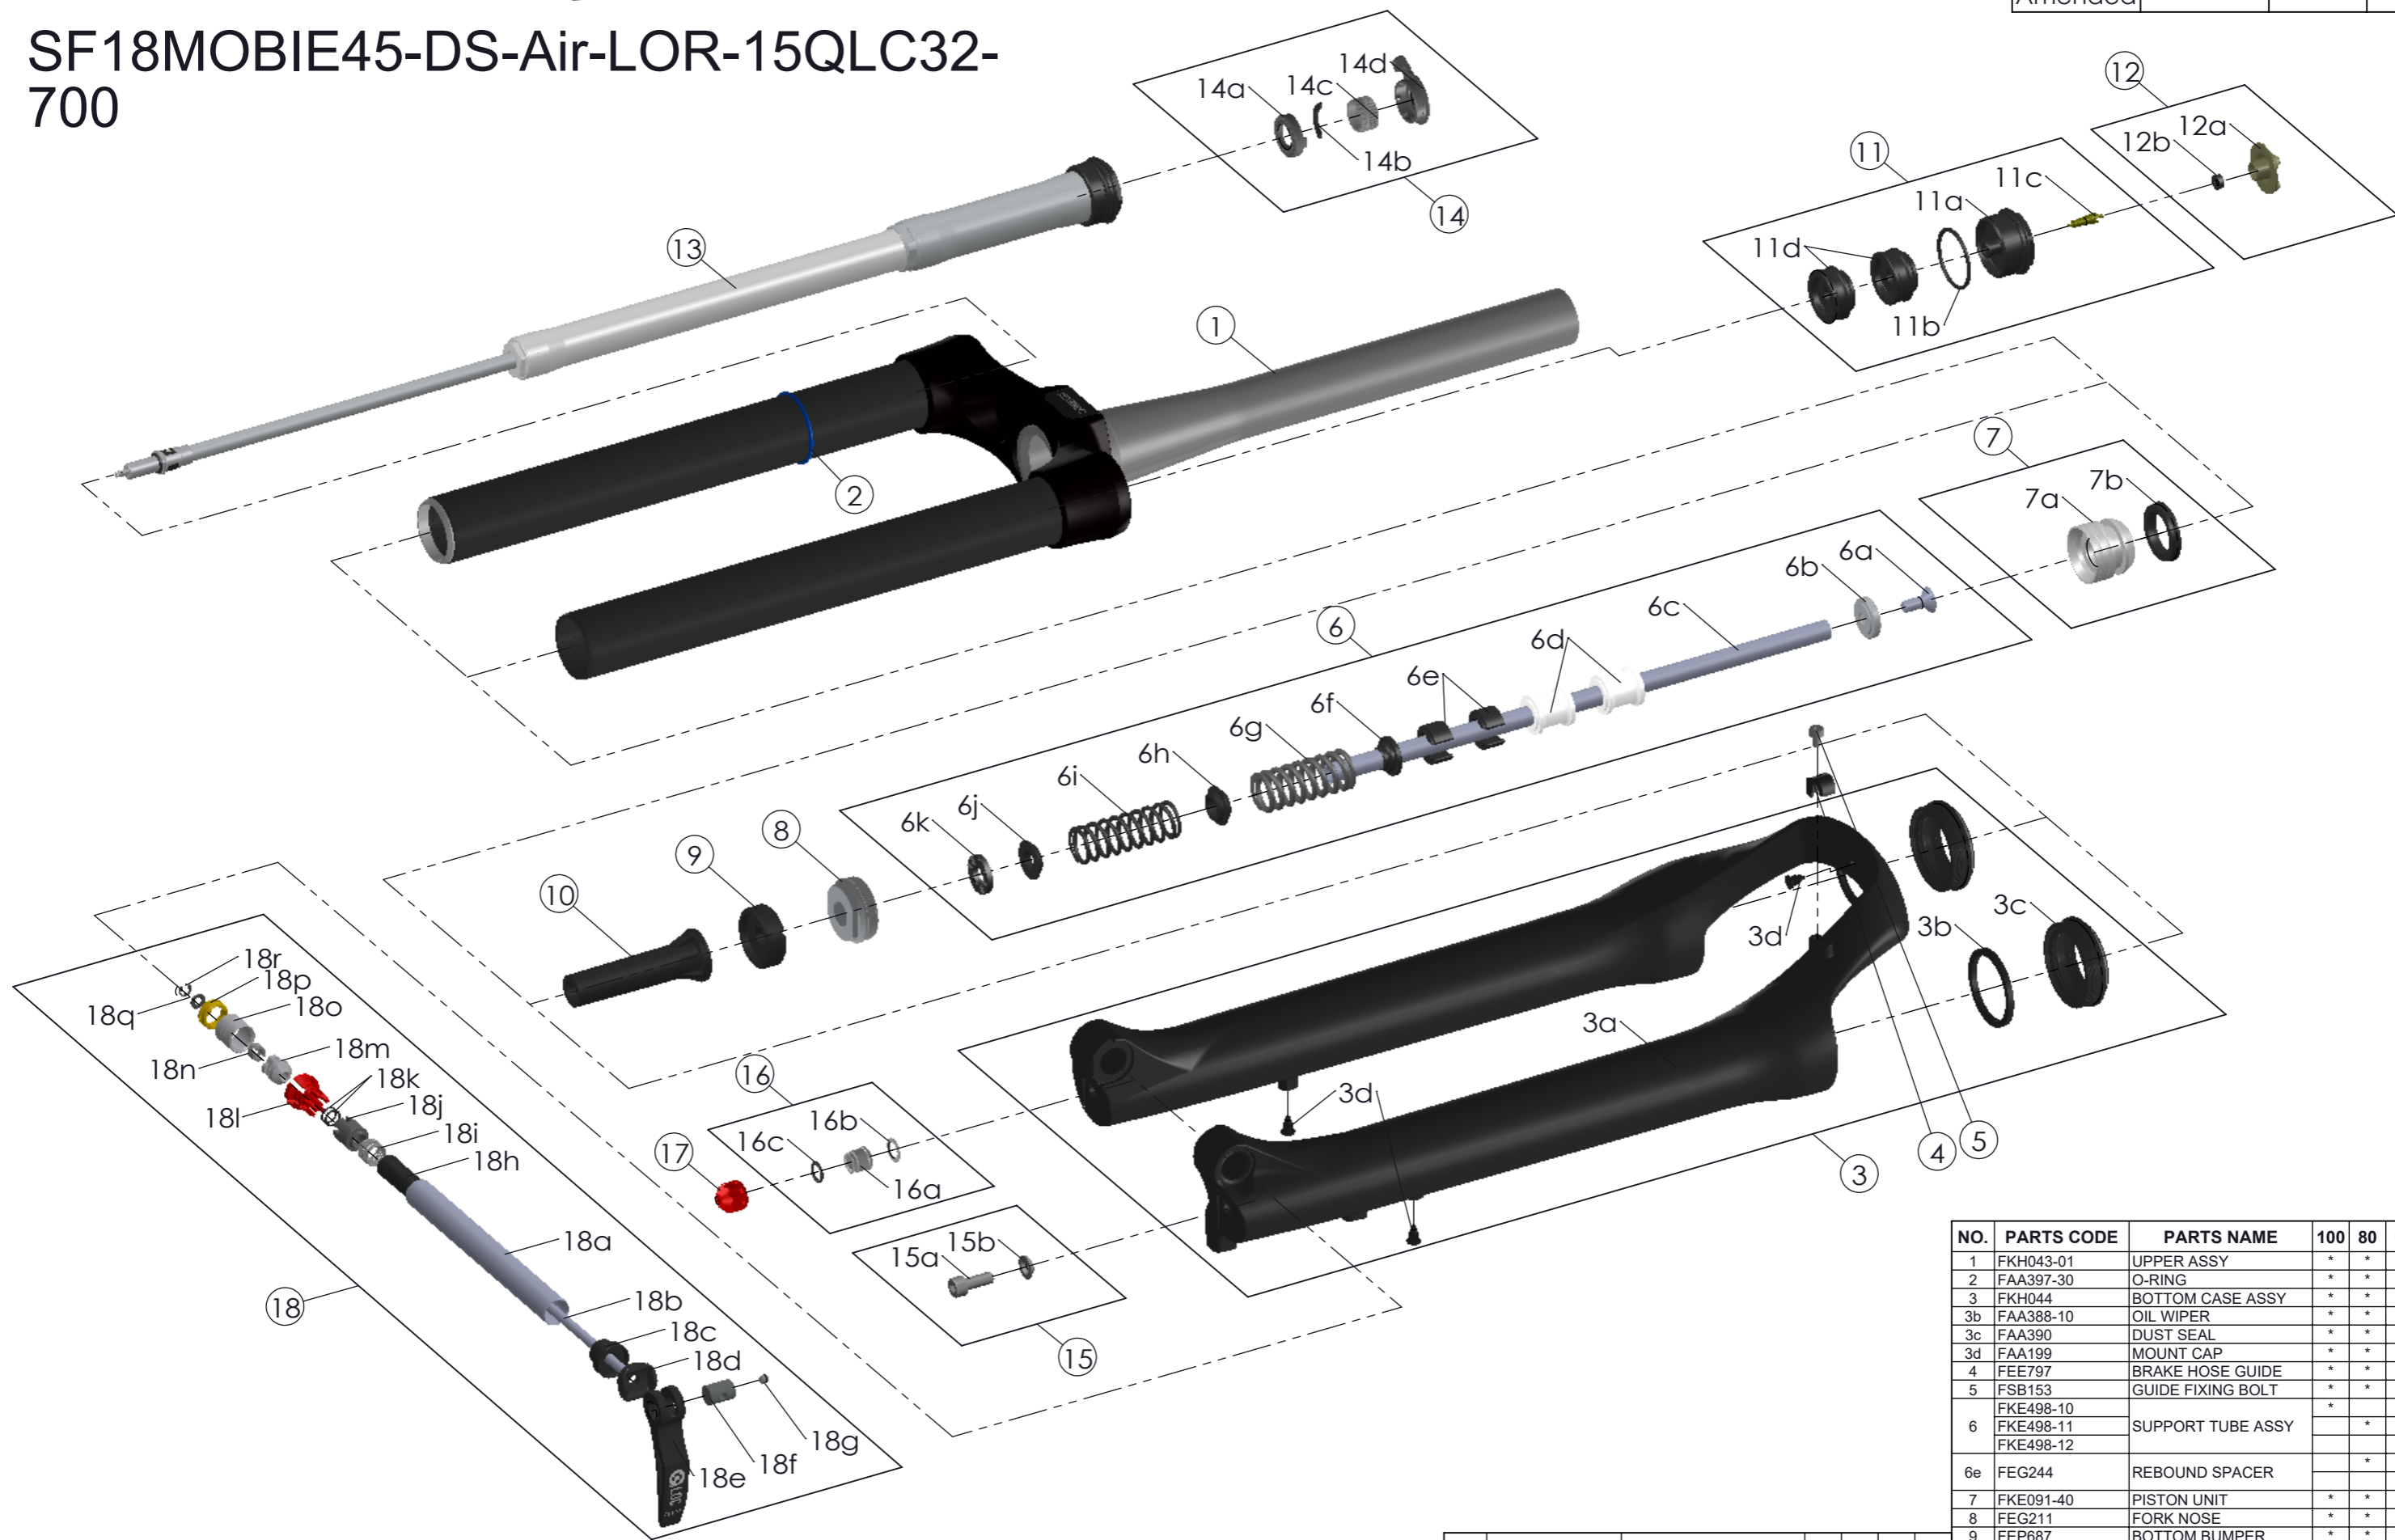

SR SUNTOUR

SF18MOBIE45-DS-Air-LOR-15QLC32-700

Date	2018.-7.25	Version	0
Amended			

NO.	PARTS CODE	PARTS NAME	100	80	60	QT
1	FKH043-01	UPPER ASSY	*	*	*	1
2	FAA397-30	O-RING	*	*	*	1
3	FKH044	BOTTOM CASE ASSY	*	*	*	1
3b	FAA388-10	OIL WIPER	*	*	*	2
3c	FAA390	DUST SEAL	*	*	*	2
3d	FAA199	MOUNT CAP	*	*	*	3
4	FEE797	BRAKE HOSE GUIDE	*	*	*	1
5	FSB153	GUIDE FIXING BOLT	*	*	*	1
6	FKE498-10	SUPPORT TUBE ASSY	*	*	*	1
	FKE498-11					1
	FKE498-12				*	1
6e	FEG244	REBOUND SPACER		*	*	2
7	FKE091-40	PISTON UNIT	*	*	*	1
8	FEG211	FORK NOSE	*	*	*	1
9	FEP687	BOTTOM BUMPER	*	*	*	1
10	FEG360-30	BOTTOM STOPPER	*	*	*	1
11	FKE075-18	AIR CAP ASSY	*	*	*	1
12	FKE076-50	VALVE CAP ASSY	*	*	*	1
13	FUN062-35	LO-R UNIT	*	*	*	1
14	FKE562	LO-R KNOB ASSY	*	*	*	1
15	FKA044	FIXING BOLT SET	*	*	*	1
16	FKE436	FIXING NUT SET	*	*	*	1
17	FEG201	REBOUND KNOB	*	*	*	1
18	FKA069-25	15QLC32 AXLE SET	*	*	*	1