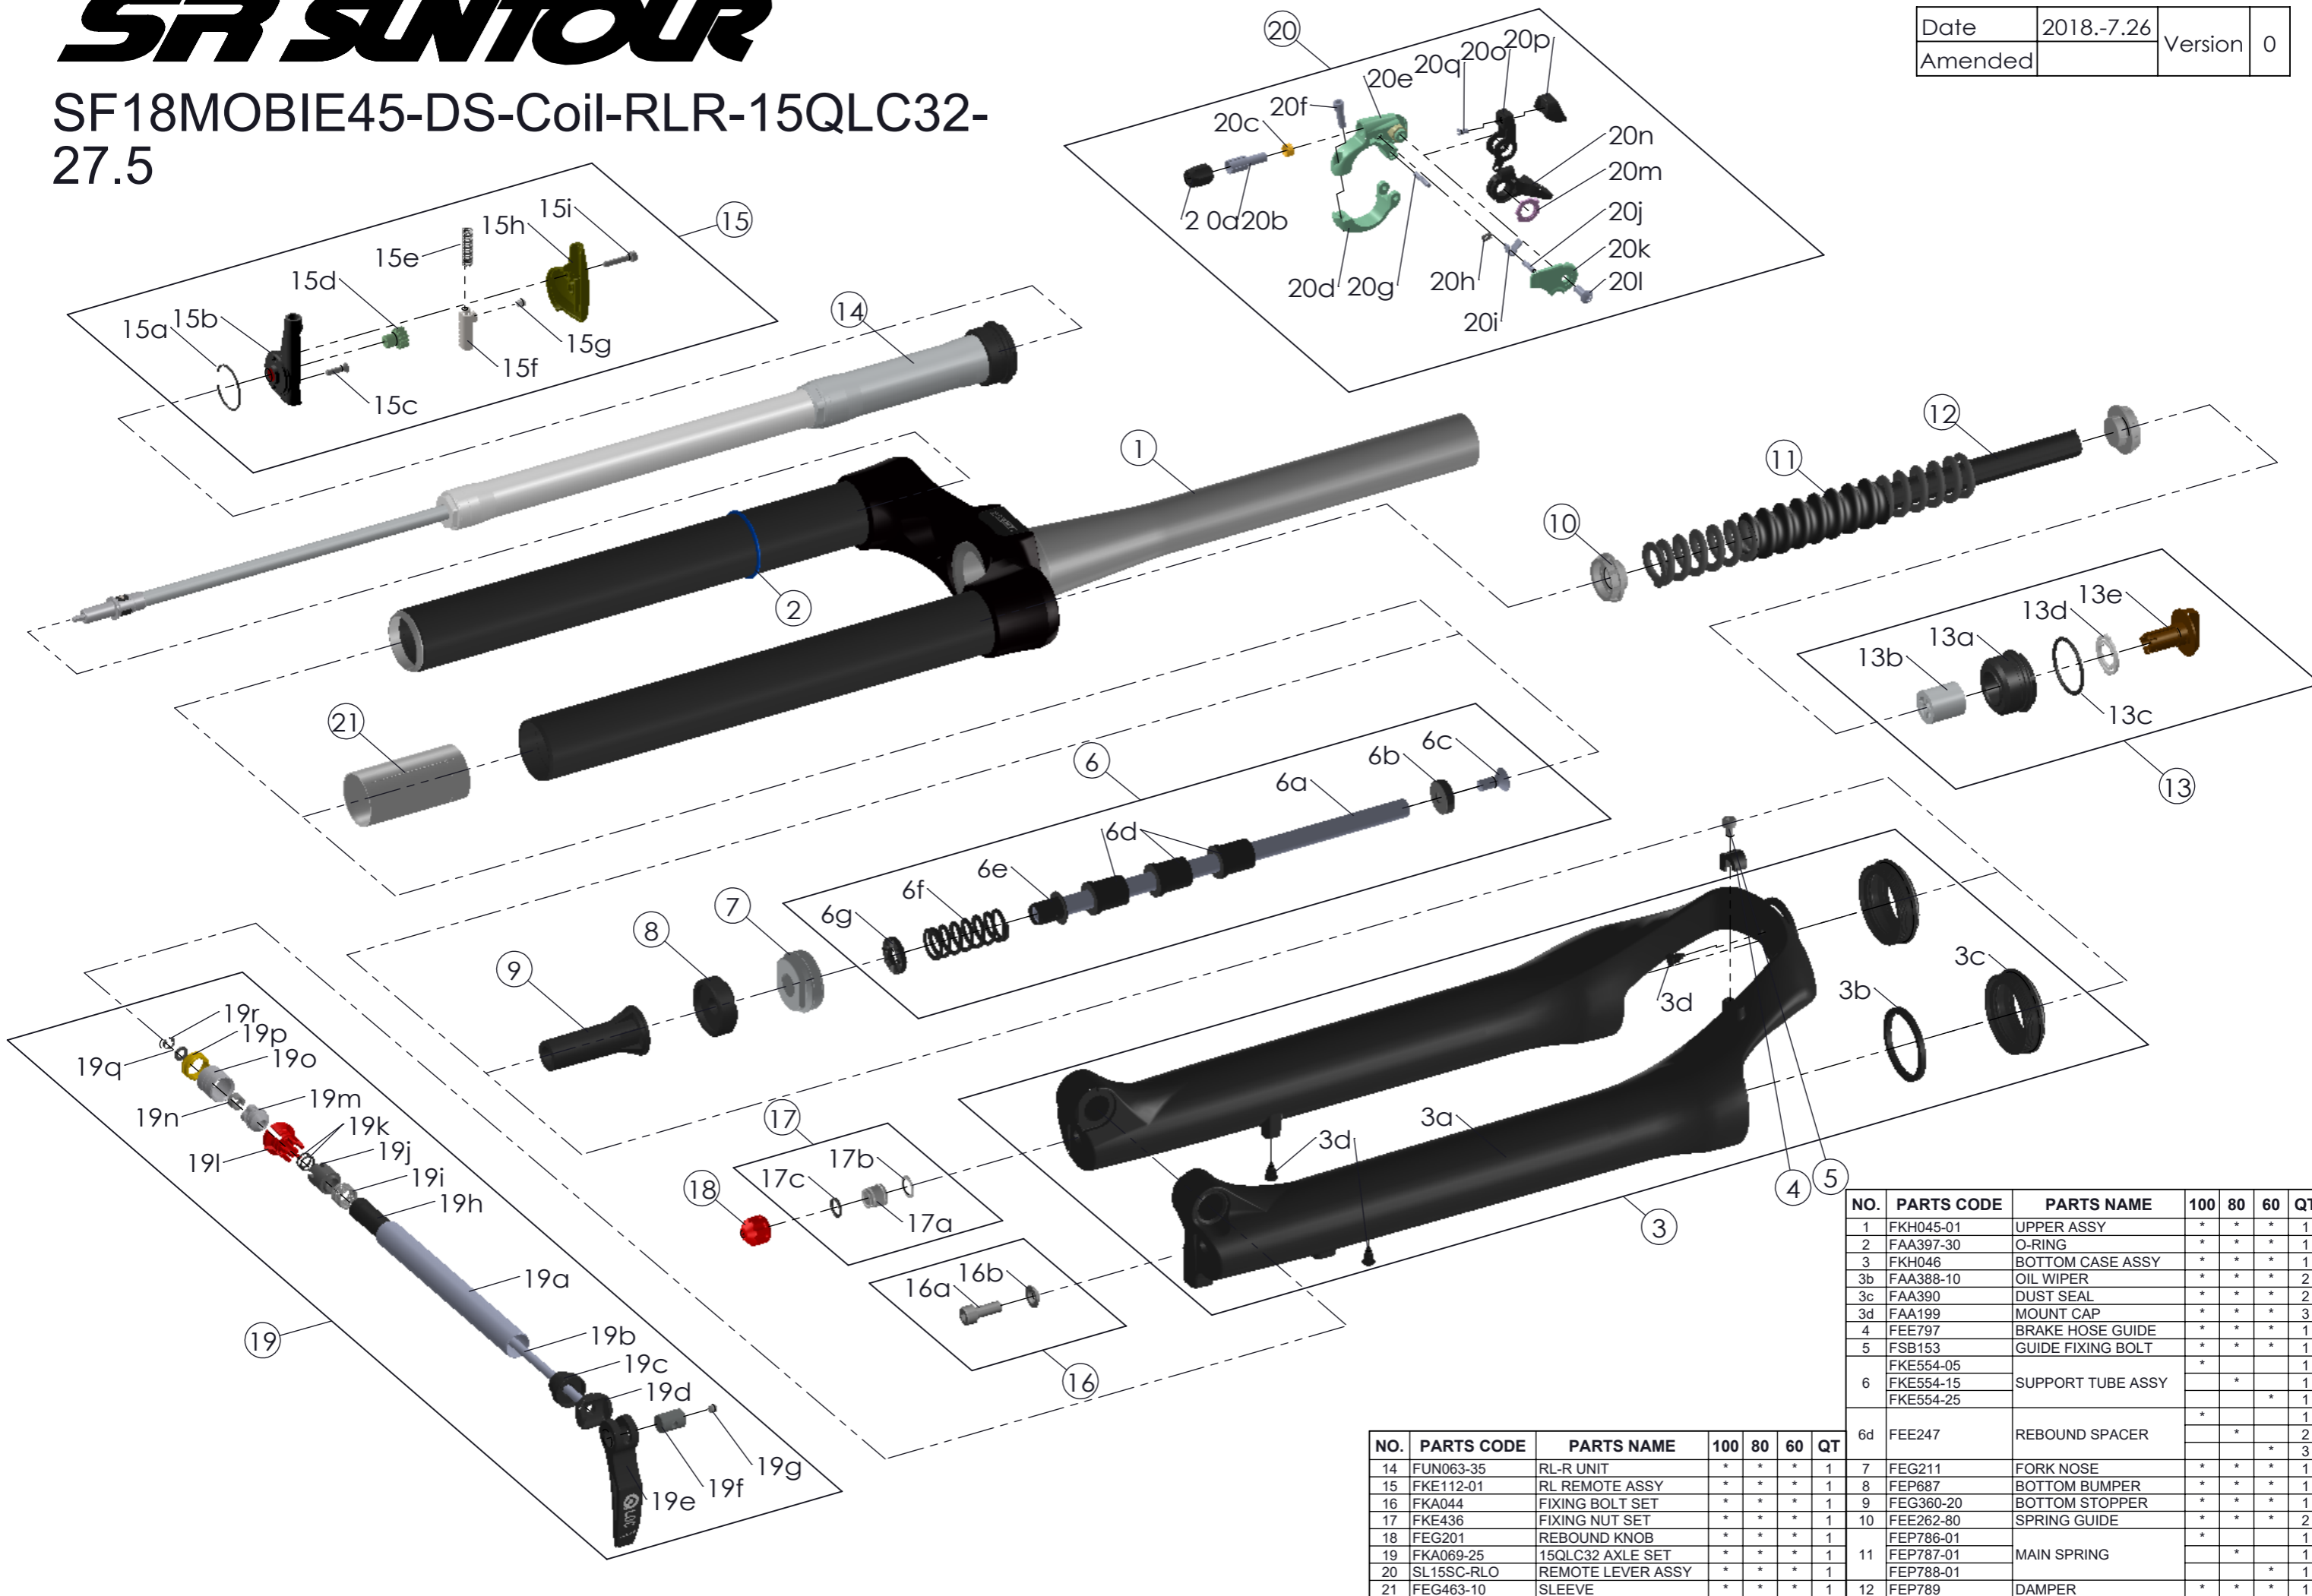

## SF18MOBIE45-DS-Coil-RLR-15QLC32-27.5

Date	2018.-7.26	Version	0
Amended			

NO.	PARTS CODE	PARTS NAME	100	80	60	QT
14	FUN063-35	RL-R UNIT	*	*	*	1
15	FKE112-01	RL REMOTE ASSY	*	*	*	1
16	FKA044	FIXING BOLT SET	*	*	*	1
17	FKE436	FIXING NUT SET	*	*	*	1
18	FEG201	REBOUND KNOB	*	*	*	1
19	FKA069-25	15QLC32 AXLE SET	*	*	*	1
20	SL15SC-RLO	REMOTE LEVER ASSY	*	*	*	1
21	FEG463-10	SLEEVE	*	*	*	1
7	FEG211	FORK NOSE	*	*	*	1
8	FEP687	BOTTOM BUMPER	*	*	*	1
9	FEG360-20	BOTTOM STOPPER	*	*	*	1
10	FEE262-80	SPRING GUIDE	*	*	*	2
11	FEP786-01	MAIN SPRING	*	*	*	1
11	FEP787-01	MAIN SPRING	*	*	*	1
11	FEP788-01	MAIN SPRING	*	*	*	1
12	FEP789	DAMPER	*	*	*	1
1	FKH045-01	UPPER ASSY	*	*	*	1
2	FAA397-30	O-RING	*	*	*	1
3	FKH046	BOTTOM CASE ASSY	*	*	*	1
3b	FAA388-10	OIL WIPER	*	*	*	2
3c	FAA390	DUST SEAL	*	*	*	2
3d	FAA199	MOUNT CAP	*	*	*	3
4	FEE797	BRAKE HOSE GUIDE	*	*	*	1
5	FSB153	GUIDE FIXING BOLT	*	*	*	1
5	FKE554-05	GUIDE FIXING BOLT	*	*	*	1
6	FKE554-15	SUPPORT TUBE ASSY	*	*	*	1
6	FKE554-25	SUPPORT TUBE ASSY	*	*	*	1
6d	FEE247	REBOUND SPACER	*	*	*	2
6d	FEE247	REBOUND SPACER	*	*	*	3