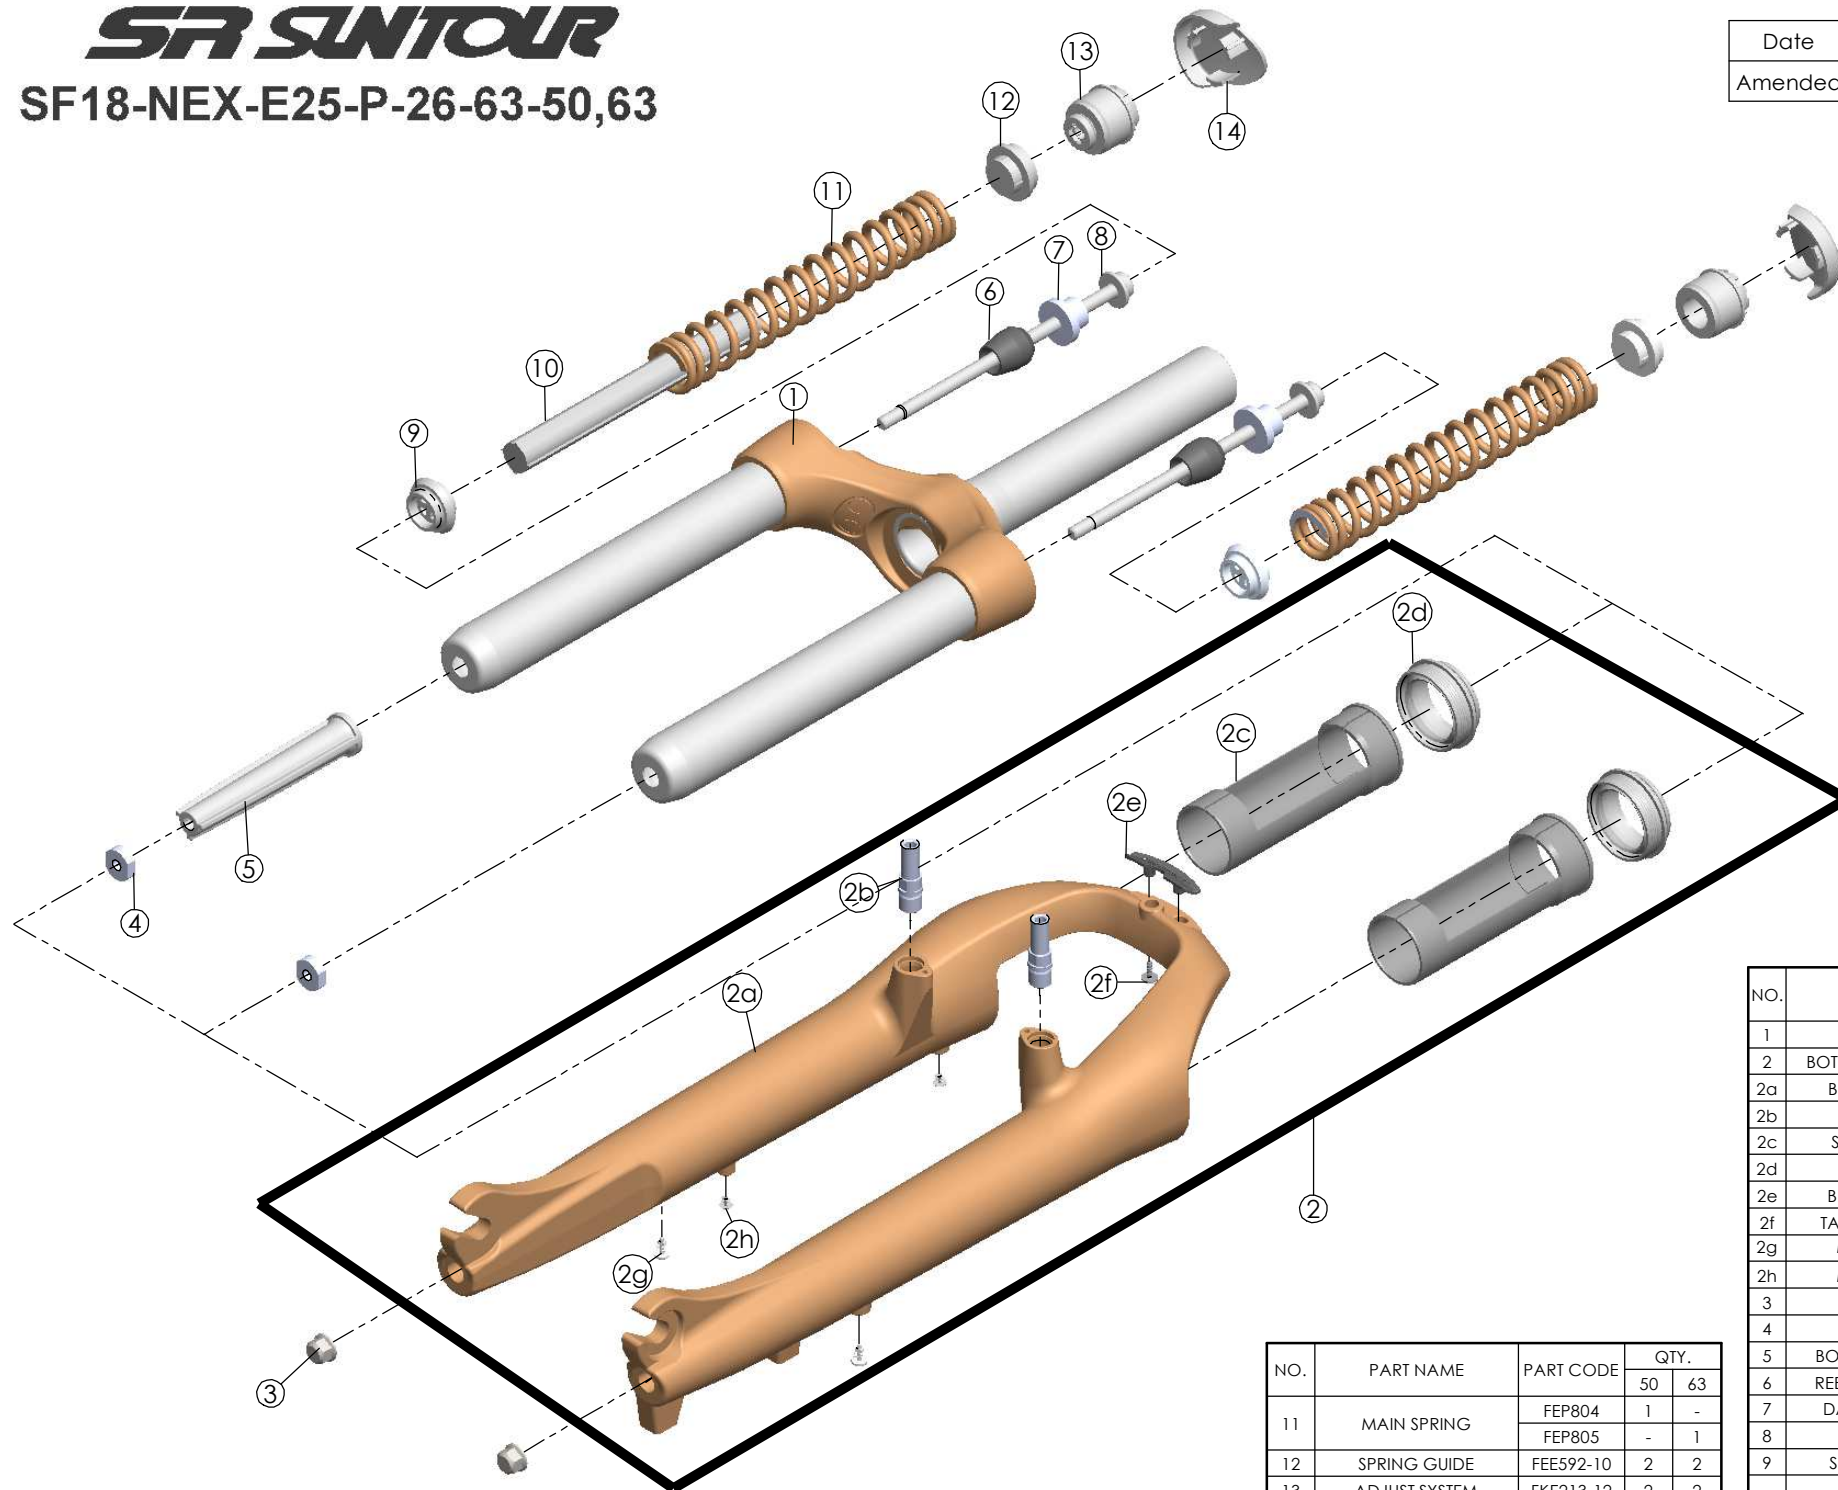

SF SUNTOUR

SF18-NEX-E25-P-26-63-50,63

Date	2019.6.19	Version	1
Amended			

NO.	PART NAME	PART CODE	QTY.	
			50	63
1	UPPER ASSY	FKZ138-01	1	1
2	BOTTOM CASE ASSY	FKZ139-10	1	1
2a	BOTTOM CASE	FPB459	1	1
2b	CANTI BOSS	FSB241-16	2	2
2c	SLIDER SLEEVE	FEE785	2	2
2d	DUST SEAL	FAA070-10	2	2
2e	BRACE COVER	FEE716	1	1
2f	TAPPING SCREW	FSB114-20	2	2
2g	MOUNT CAP	FAA199	2	2
2h	MOUNT CAP	FAA199-10	2	2
3	FIXING NUT	FSN023	2	2
4	NUT PLATE	FSN025	2	2
5	BOTTOM STOPPER	FEG178	1	1
6	REBOUND RUBBER	FEP086-10	2	2
7	DAMPER SPACE	FEE452	2	-
8	FIXING BOLT	FSB159-06	2	2
9	SPRING GUIDE	FEE593-10	2	2
10	DAMPER	FEP322-30	1	-
		FEP322-20	-	1

NO.	PART NAME	PART CODE	QTY.	
			50	63
11	MAIN SPRING	FEP804	1	-
		FEP805	-	1
12	SPRING GUIDE	FEE592-10	2	2
13	ADJUST SYSTEM	FKE213-12	2	2
14	PRELOAD COVER	FEG259	2	2