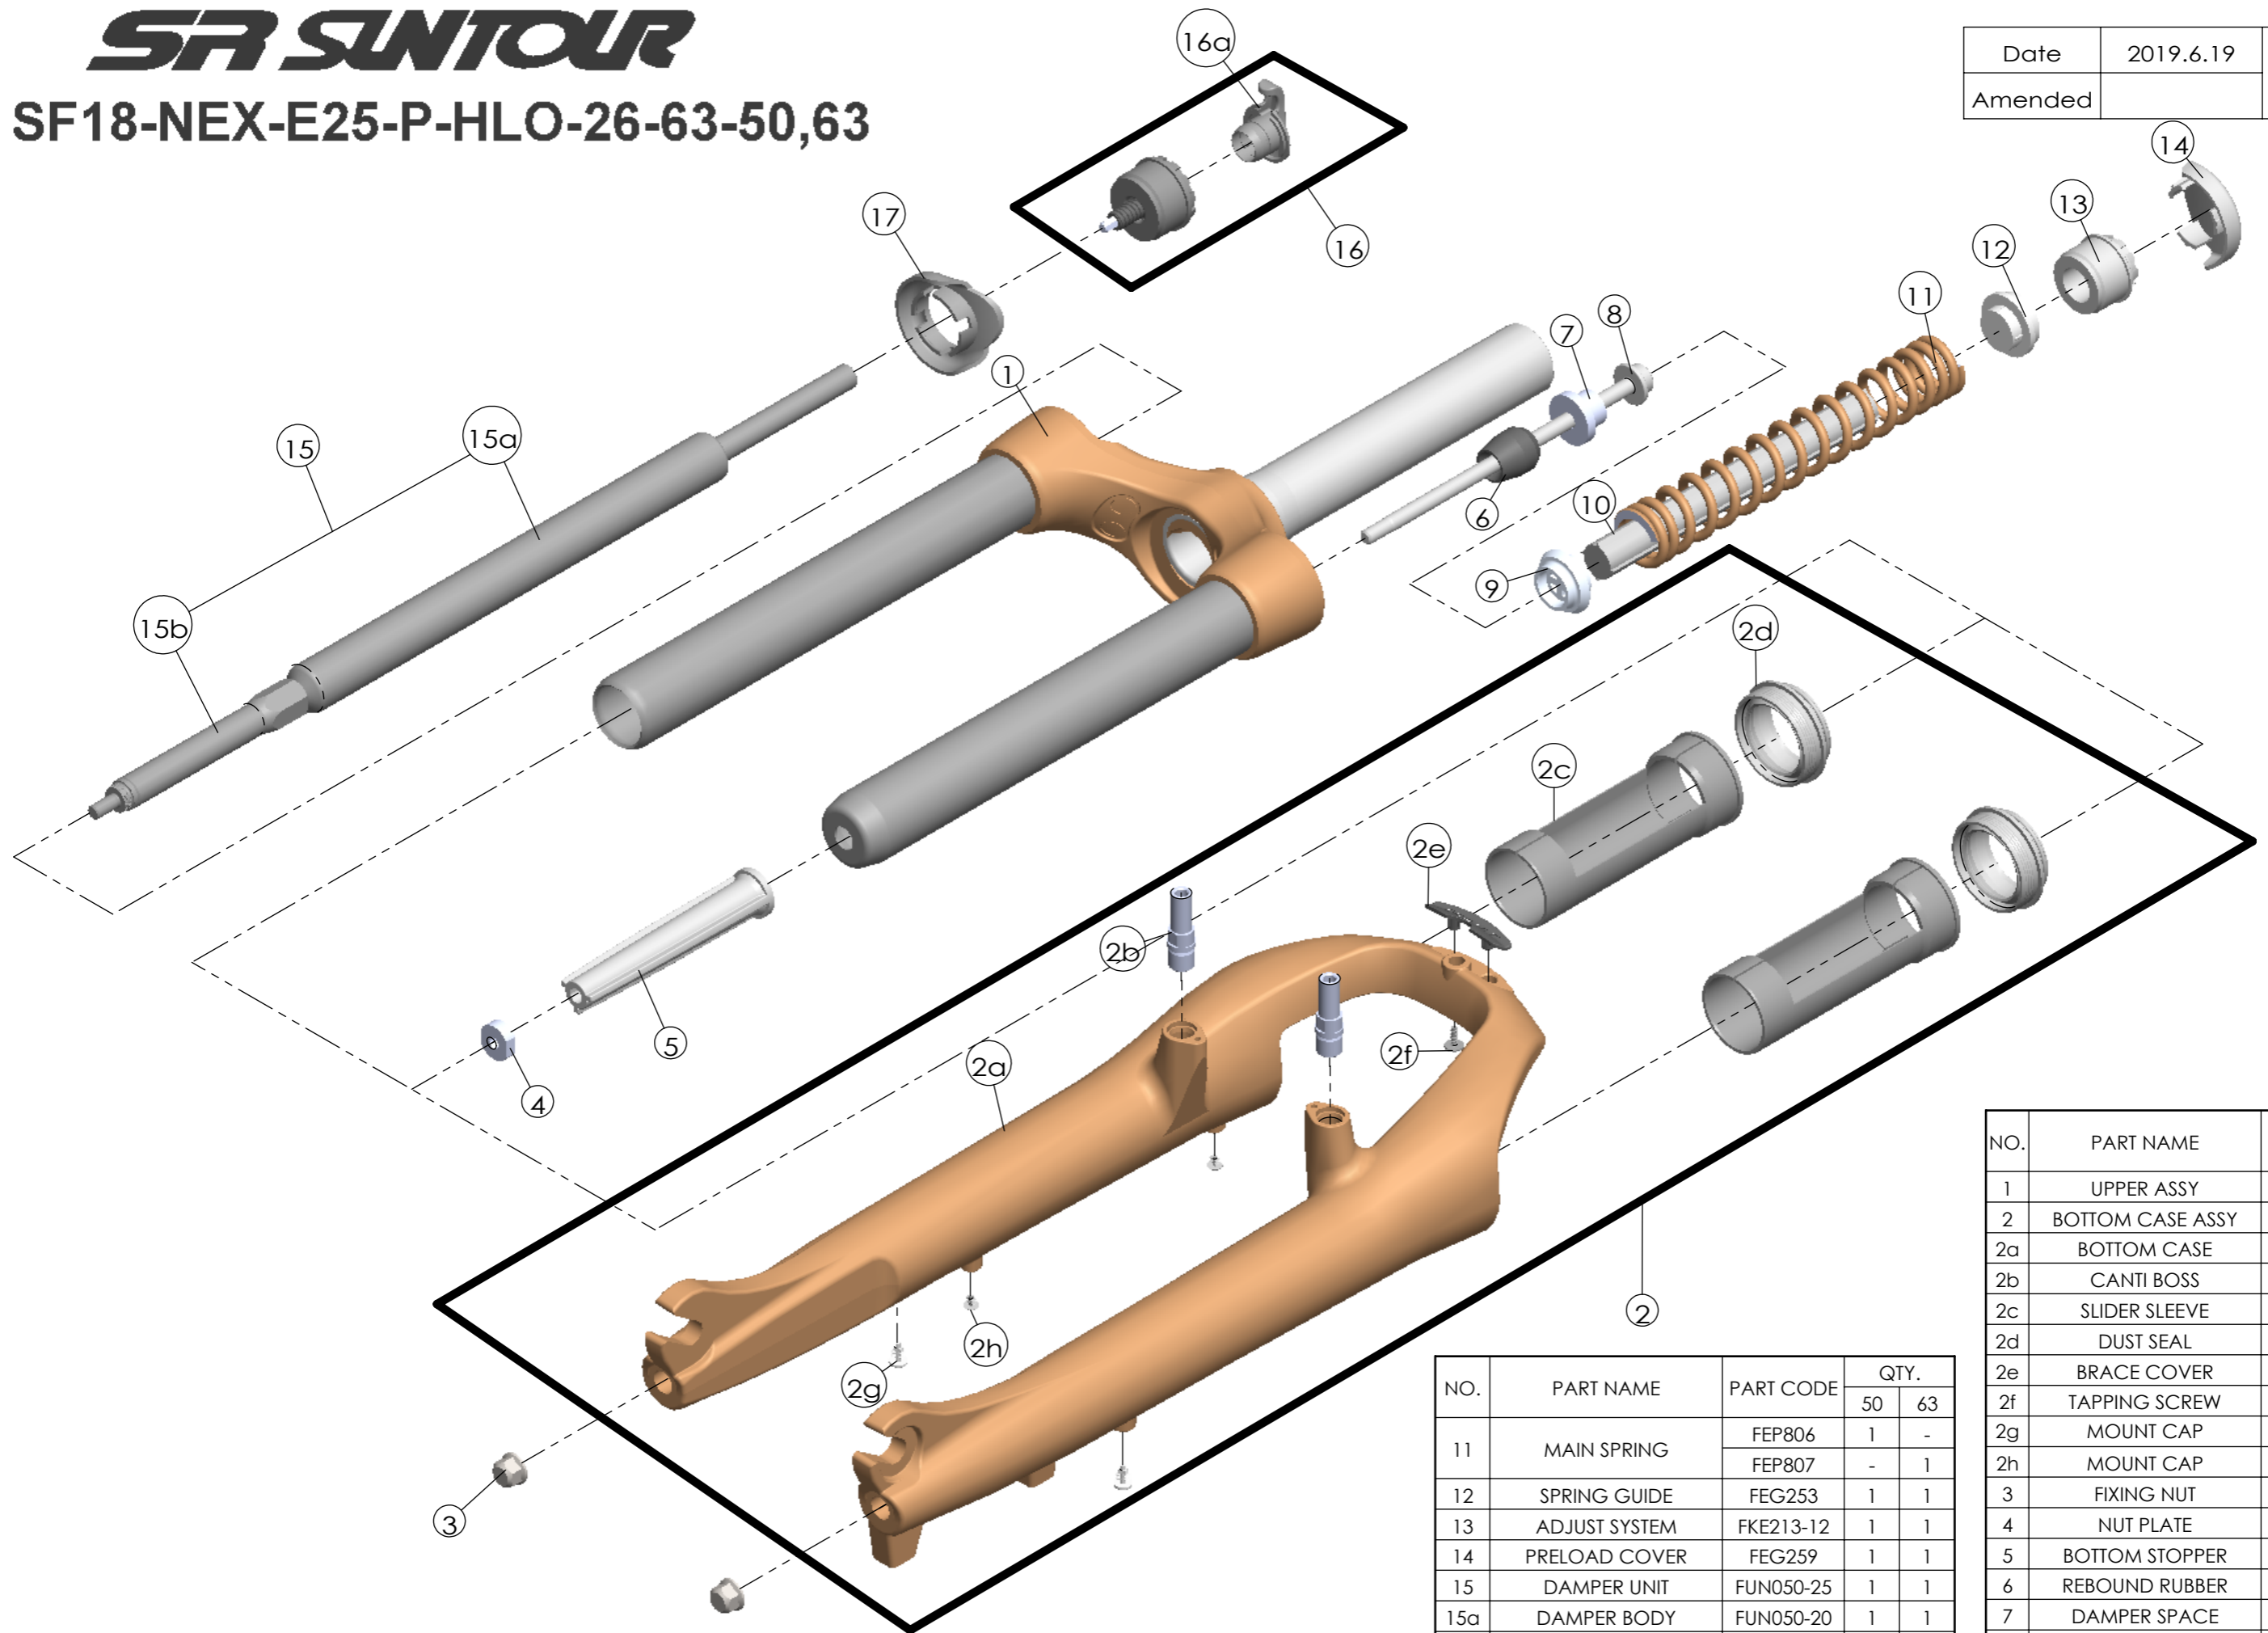

Date	2019.6.19	Version	1
Amended			

NO.	PART NAME	PART CODE	QTY.	
			50	63
11	MAIN SPRING	FEP806	1	-
		FEP807	-	1
12	SPRING GUIDE	FEG253	1	1
13	ADJUST SYSTEM	FKE213-12	1	1
14	PRELOAD COVER	FEG259	1	1
15	DAMPER UNIT	FUN050-25	1	1
15a	DAMPER BODY	FUN050-20	1	1
15b	SUPPORT TUBE	FEE847-10	1	1
16	LO TOPCAP ASSY	FKE028-66	1	1
16a	LO KNOB	FEG246	1	1
17	LO KNOB COVER	FEG258	1	1

NO.	PART NAME	PART CODE	QTY.	
			50	63
1	UPPER ASSY	FKZ138-02	1	1
2	BOTTOM CASE ASSY	FKZ139-10	1	1
2a	BOTTOM CASE	FPB459	1	1
2b	CANTI BOSS	FSB241-16	2	2
2c	SLIDER SLEEVE	FEE785	2	2
2d	DUST SEAL	FAA070-10	2	2
2e	BRACE COVER	FEE716	1	1
2f	TAPPING SCREW	FSB114-20	2	2
2g	MOUNT CAP	FAA199	2	2
2h	MOUNT CAP	FAA199-10	2	2
3	FIXING NUT	FSN023	2	2
4	NUT PLATE	FSN025	1	1
5	BOTTOM STOPPER	FEG178	1	1
6	REBOUND RUBBER	FEP086-10	1	1
7	DAMPER SPACE	FEE452	1	-
8	FIXING BOLT	FSB159-06	1	1
9	SPRING GUIDE	FEG254	1	1
10	DAMPER	FEP262-97	1	-
		FEP262-95	-	1