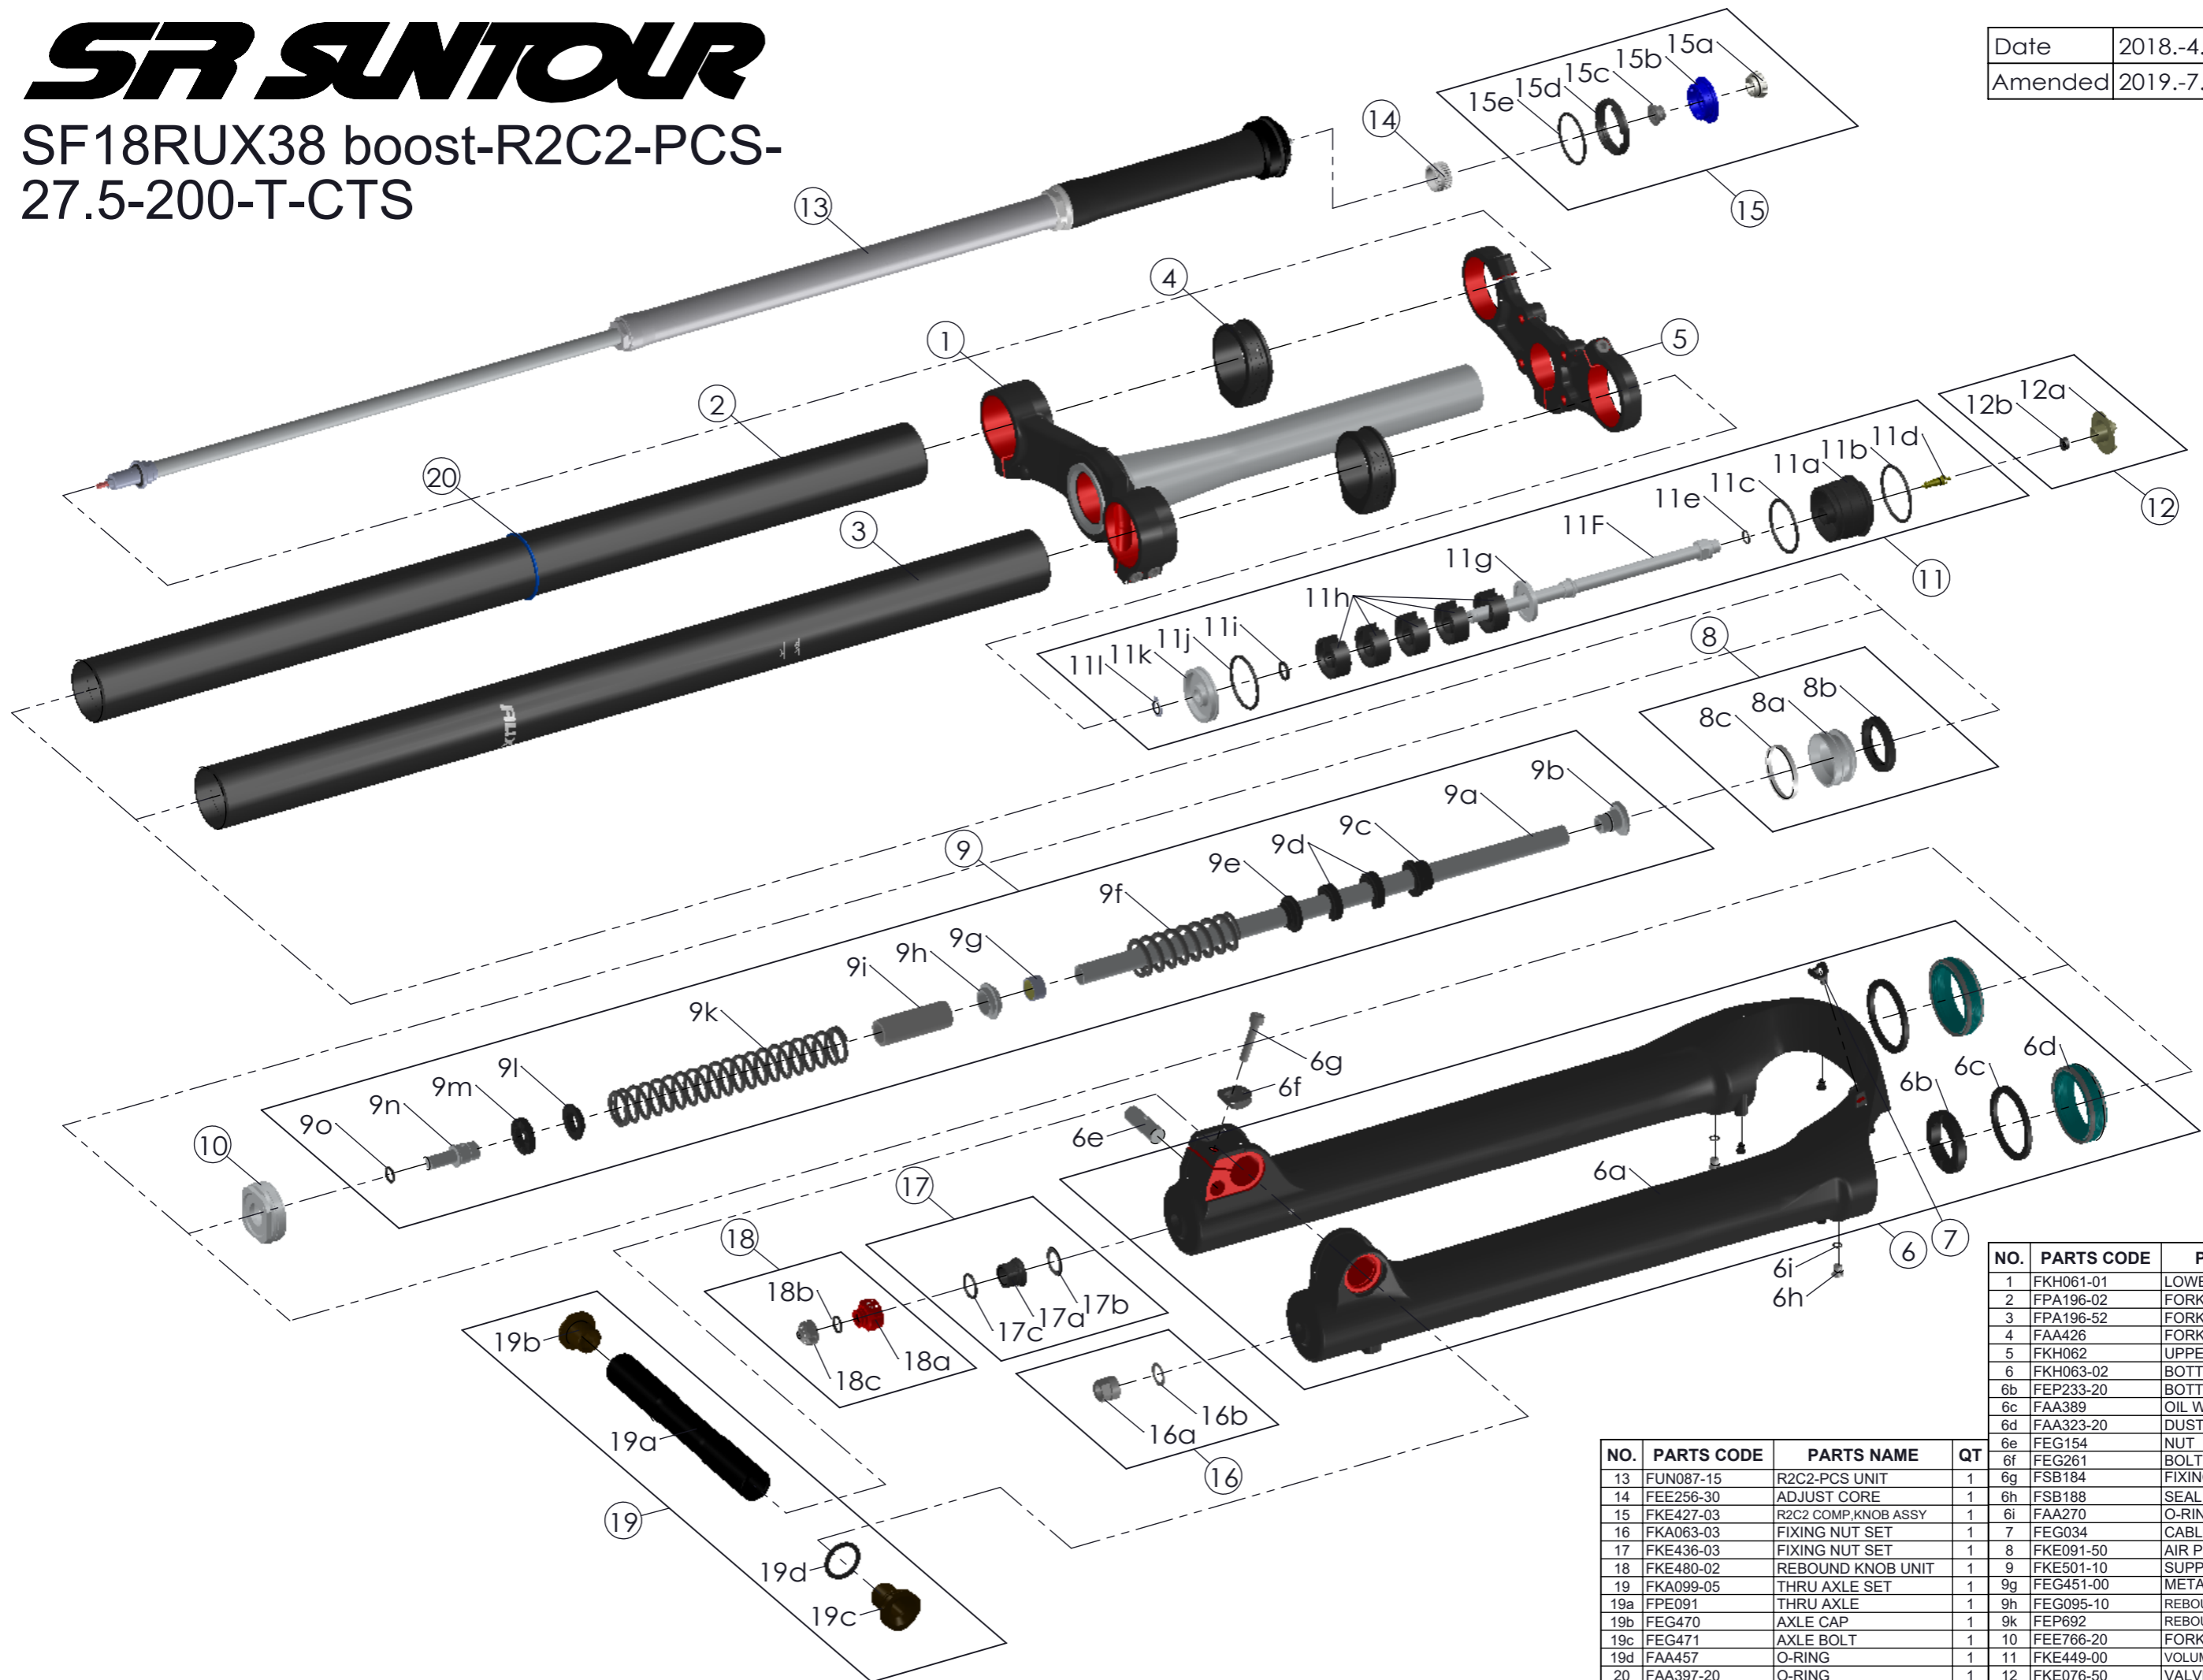

SUNTOUR

SF18RUX38 boost-R2C2-PCS-
27.5-200-T-CTS

Date	2018.-4.20	Version	4
Amended	2019.-7.-2		

NO.	PARTS CODE	PARTS NAME	QT
1	FKH061-01	LOWER CROWN ASSY	1
2	FPA196-02	FORK PIPE R	1
3	FPA196-52	FORK PIPE L	1
4	FAA426	FORK BUMPER	2
5	FKH062	UPPER CROWN ASSY	1
6	FKH063-02	BOTTOM CASE ASSY	1
6b	FEP233-20	BOTTOM BUMPER	1
6c	FAA389	OIL WIPER	1
6d	FAA323-20	DUST SEAL	1
6e	FEG154	NUT	1
6f	FEG261	BOLT HOLDER	1
6g	FSB184	FIXING BOLT	1
6h	FSB188	SEAL SCREW	1
6i	FAA270	O-RING	1
7	FEG034	CABLE CLIP	1
8	FKE091-50	AIR PISTON UNIT	1
9	FKE501-10	SUPPORT TUBE ASSY	1
9g	FEG451-00	METAL BUSHING	1
9h	FEG095-10	REBOUND SPRING GUIDE 2	1
9k	FEP692	REBOUND SPRING LOWER	1
10	FEE766-20	FORK NOSE	1
11	FKE449-00	VOLUME ADJUSTER ASSY	1
12	FKE076-50	VALVE CAP ASSY	1
13	FUN087-15	R2C2-PCS UNIT	1
14	FEE256-30	ADJUST CORE	1
15	FKE427-03	R2C2 COMP.KNOB ASSY	1
16	FKA063-03	FIXING NUT SET	1
17	FKE436-03	FIXING NUT SET	1
18	FKE480-02	REBOUND KNOB UNIT	1
19	FKA099-05	THRU AXLE SET	1
19a	FPE091	THRU AXLE	1
19b	FEG470	AXLE CAP	1
19c	FEG471	AXLE BOLT	1
19d	FAA457	O-RING	1
20	FAA397-20	O-RING	1