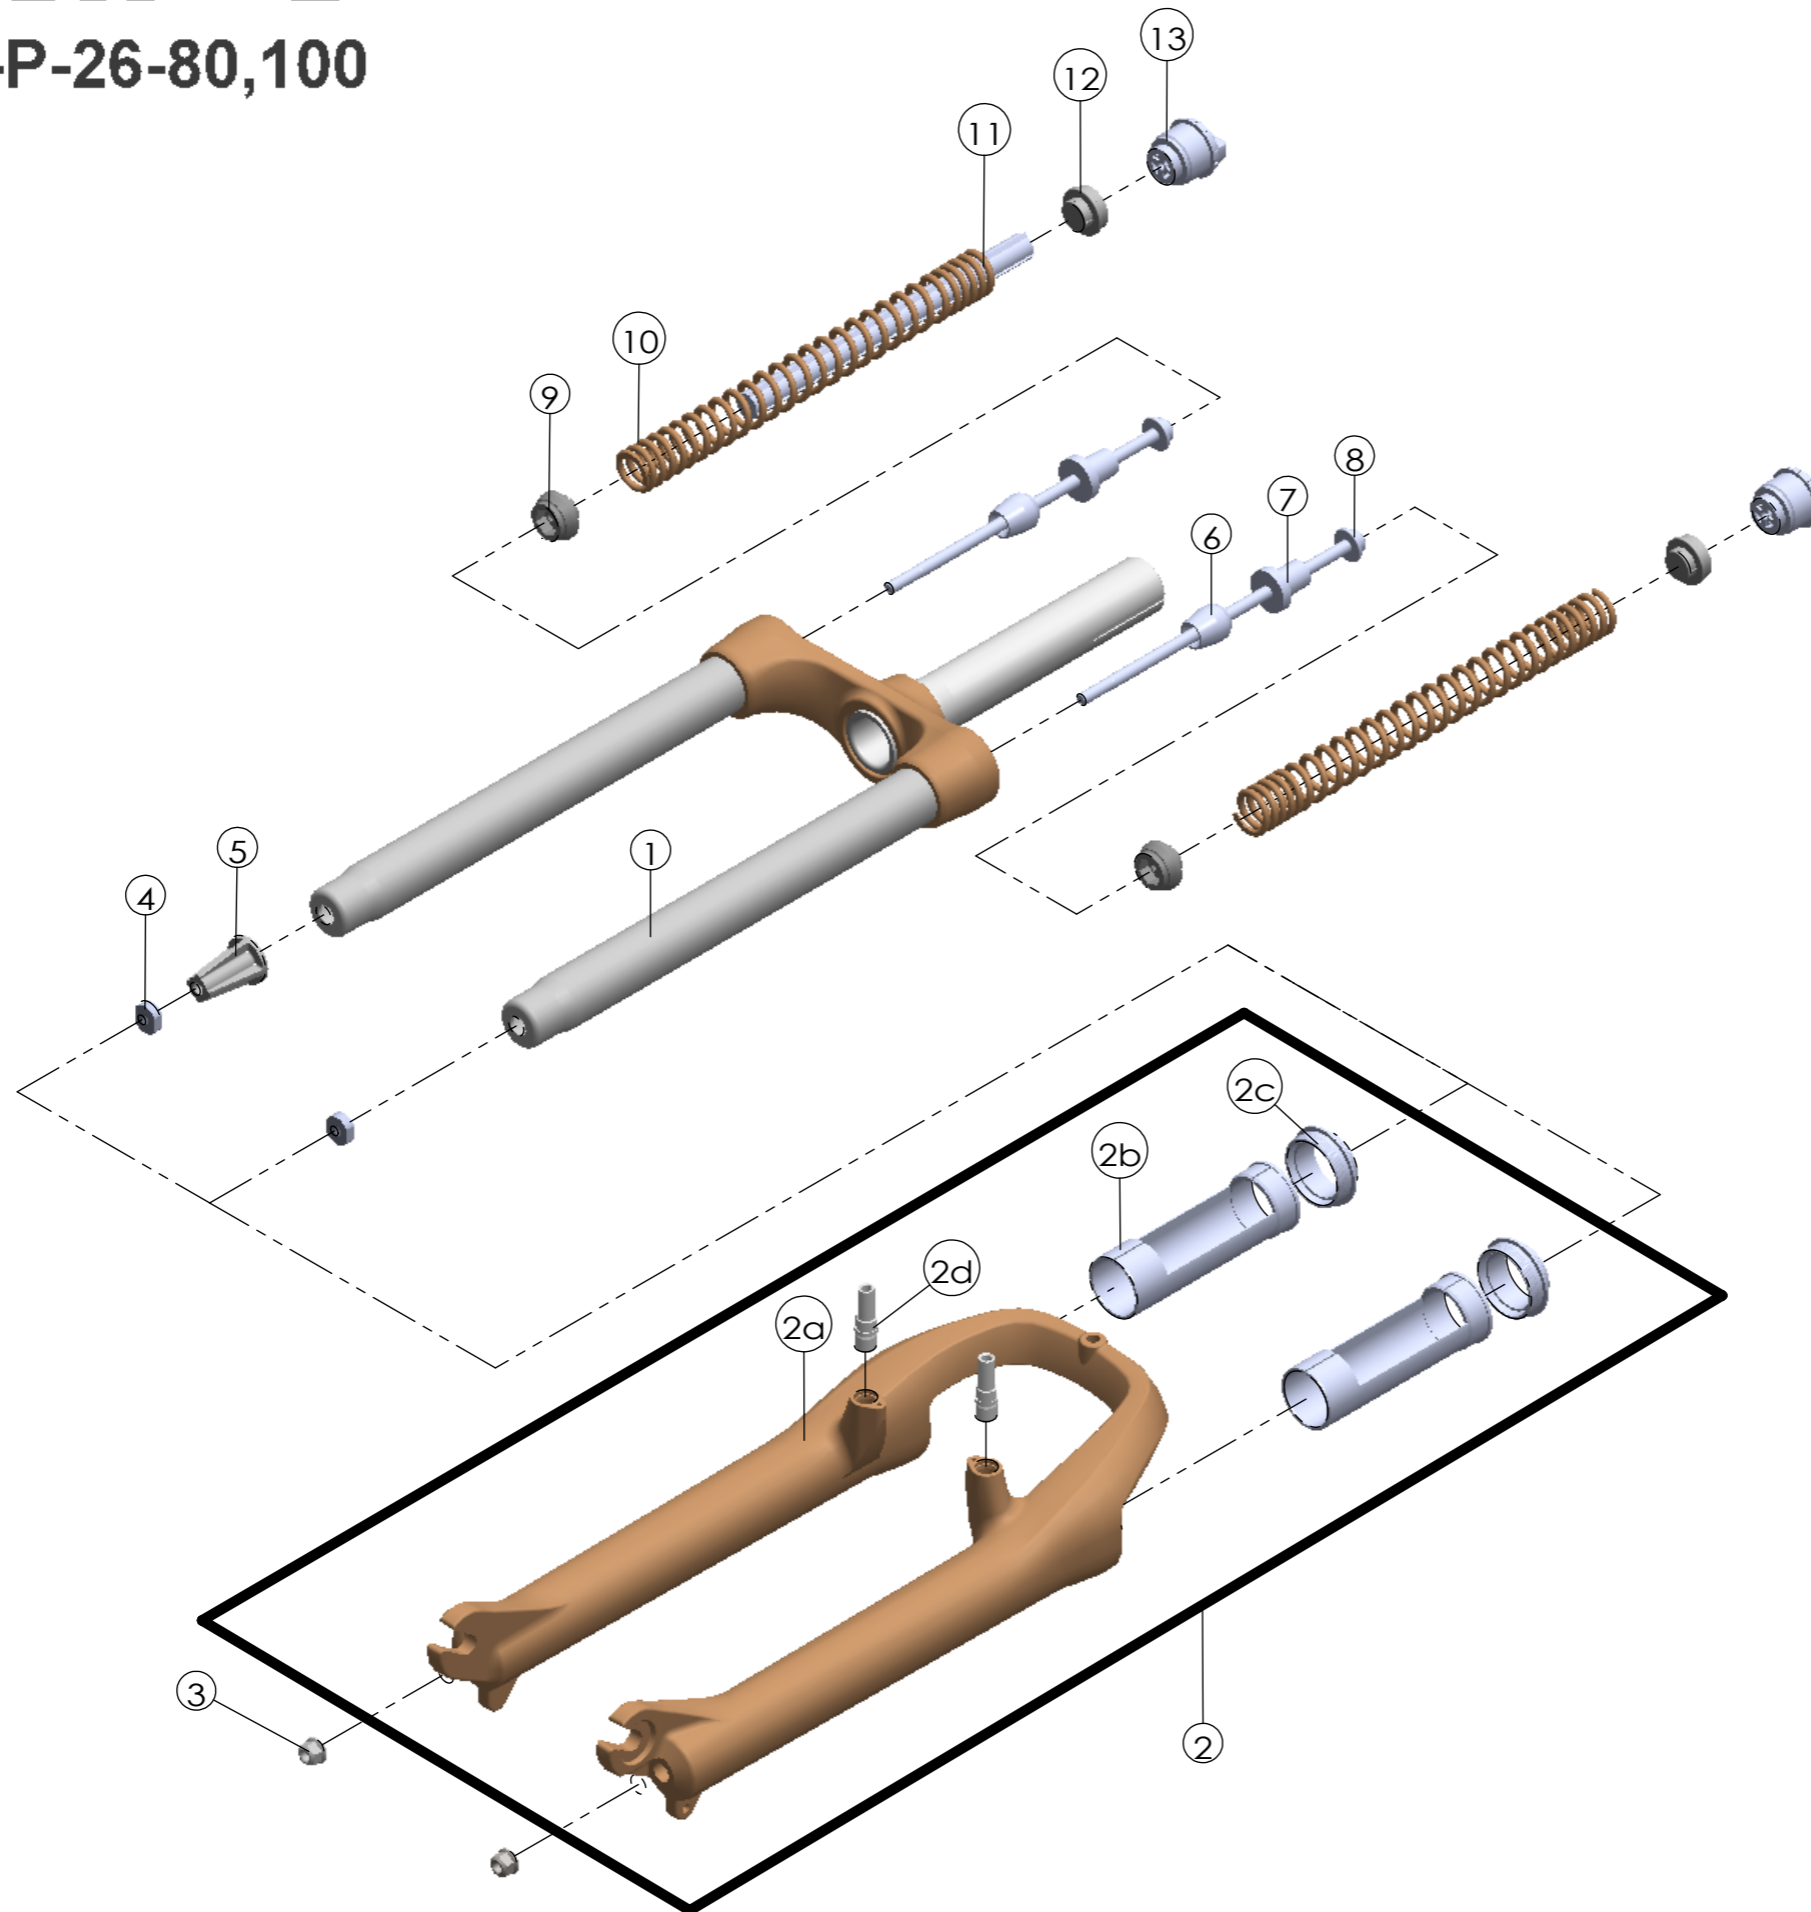

# SUNTOUR

## SF18-XCE-P-26-80,100

Date	2018.3.14	Version	1
Amended			

NO.	PART NAME	PART CODE	QTY.	
			80	100
1	UPPER ASSY	FKZ108-01	1	1
2	BOTTOM CASE ASSY	FKZ112-10	1	1
2a	BOTTOM CASE	FPB472	1	1
2b	SLIDER SLEEVE	FEE942	2	2
2c	DUST SEAL	FAA125-40	2	2
2d	CANTI BOSS	FSB241-16	1	1
3	FIXING NUT	FSN023	2	2
4	NUT PLATE	FSN025	2	2
5	BOTTOM STOPPER	FEE909-10	1	1
6	REBOUND RUBBER	FEP086-10	2	2
7	DAMPER SPACE	FEE530	2	-
8	FIXING BOLT	FSB159-04	2	2
9	SPRING GUIDE LOWER	FEE468-10	2	2
10	MAIN SPRING	FEP812	2	-
		FEP811	-	2
11	DAMPER	FEP262-80	1	1
12	SPRING GUIDE UPPER	FEE467-10	2	2
13	ADJUST SYSTEM	FKE008-11	2	2