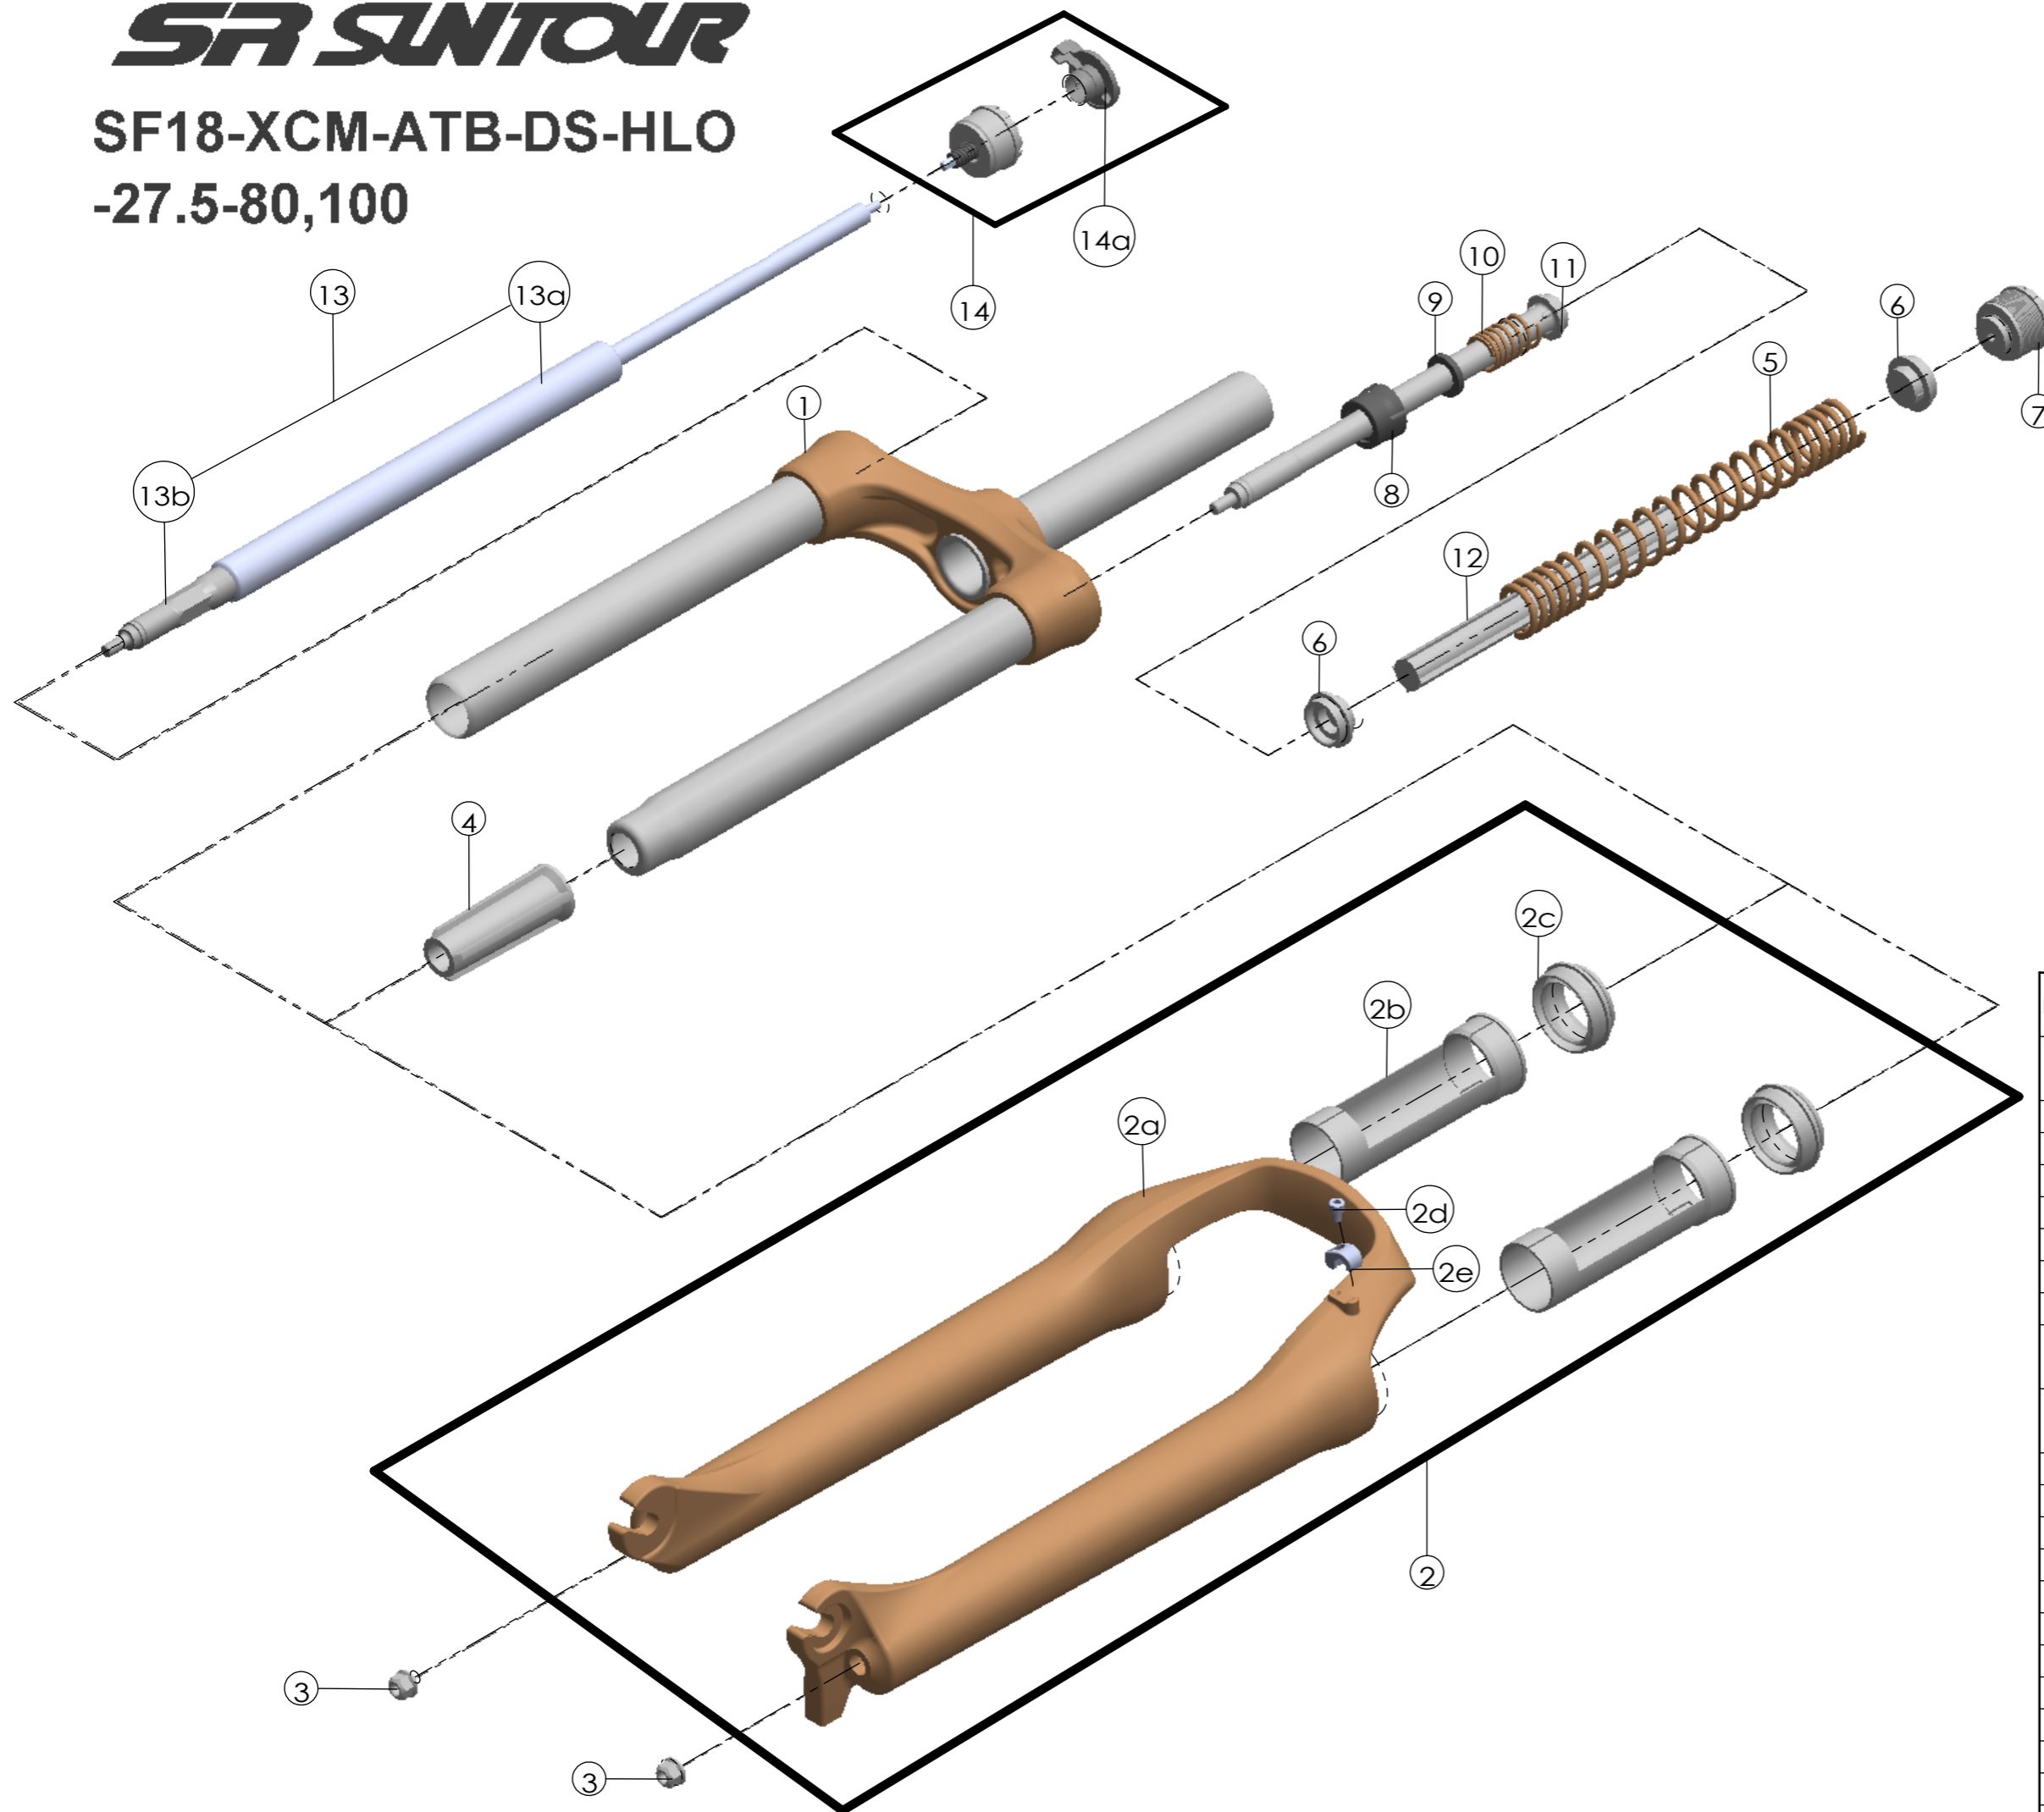

SUNTOUR

SF18-XCM-ATB-DS-HLO -27.5-80,100

Date	2018.6.20	Version	1
Amended			

NO.	PART NAME	PART CODE	QTY.	
			80	100
1	UPPER ASSY	FKZ120-02	1	-
		FKZ120-03	-	1
2	BOTTOM CASE ASSY	FKZ120-10	1	1
2a	BOTTOM CASE	FPB436	1	1
2b	SLIDER SLEEVE	FEE785	2	2
2c	DUST SEAL	FAA070-10	2	2
2d	BOLT	FSB153	1	1
2e	HOSE GUIDE	FEG166	1	1
3	FIXING NUT	FSN023	1	1
4	SUPPORT TUBE	FEE959-00	1	-
		FEE806-40	-	1
5	MAIN SPRING	FEP764	1	-
		FEP765	-	1
6	SPRING GUIDE	FEE434-20	2	2
7	ADJUST SYSTEM	FKE009-11	1	1
8	FORK NOSE	FEE805	1	1
9	REBOUND RUBBER	FEP053	1	1
10	REBOUND SPRING	FEP189-20	1	1
11	SUPPORT TUBE	FEG175	1	1
12	DAMPER	FEP322-20	1	1
13	DAMPER UNIT	FUN050-11	1	1
13a	DAMPER BODY	FUN050-00	1	1
13b	SUPPORT TUBE	FEE847-01	1	1
14	LO ADJUST SYSTEM	FKE028-28	1	1
14a	LO KNOB	FEG426	1	1