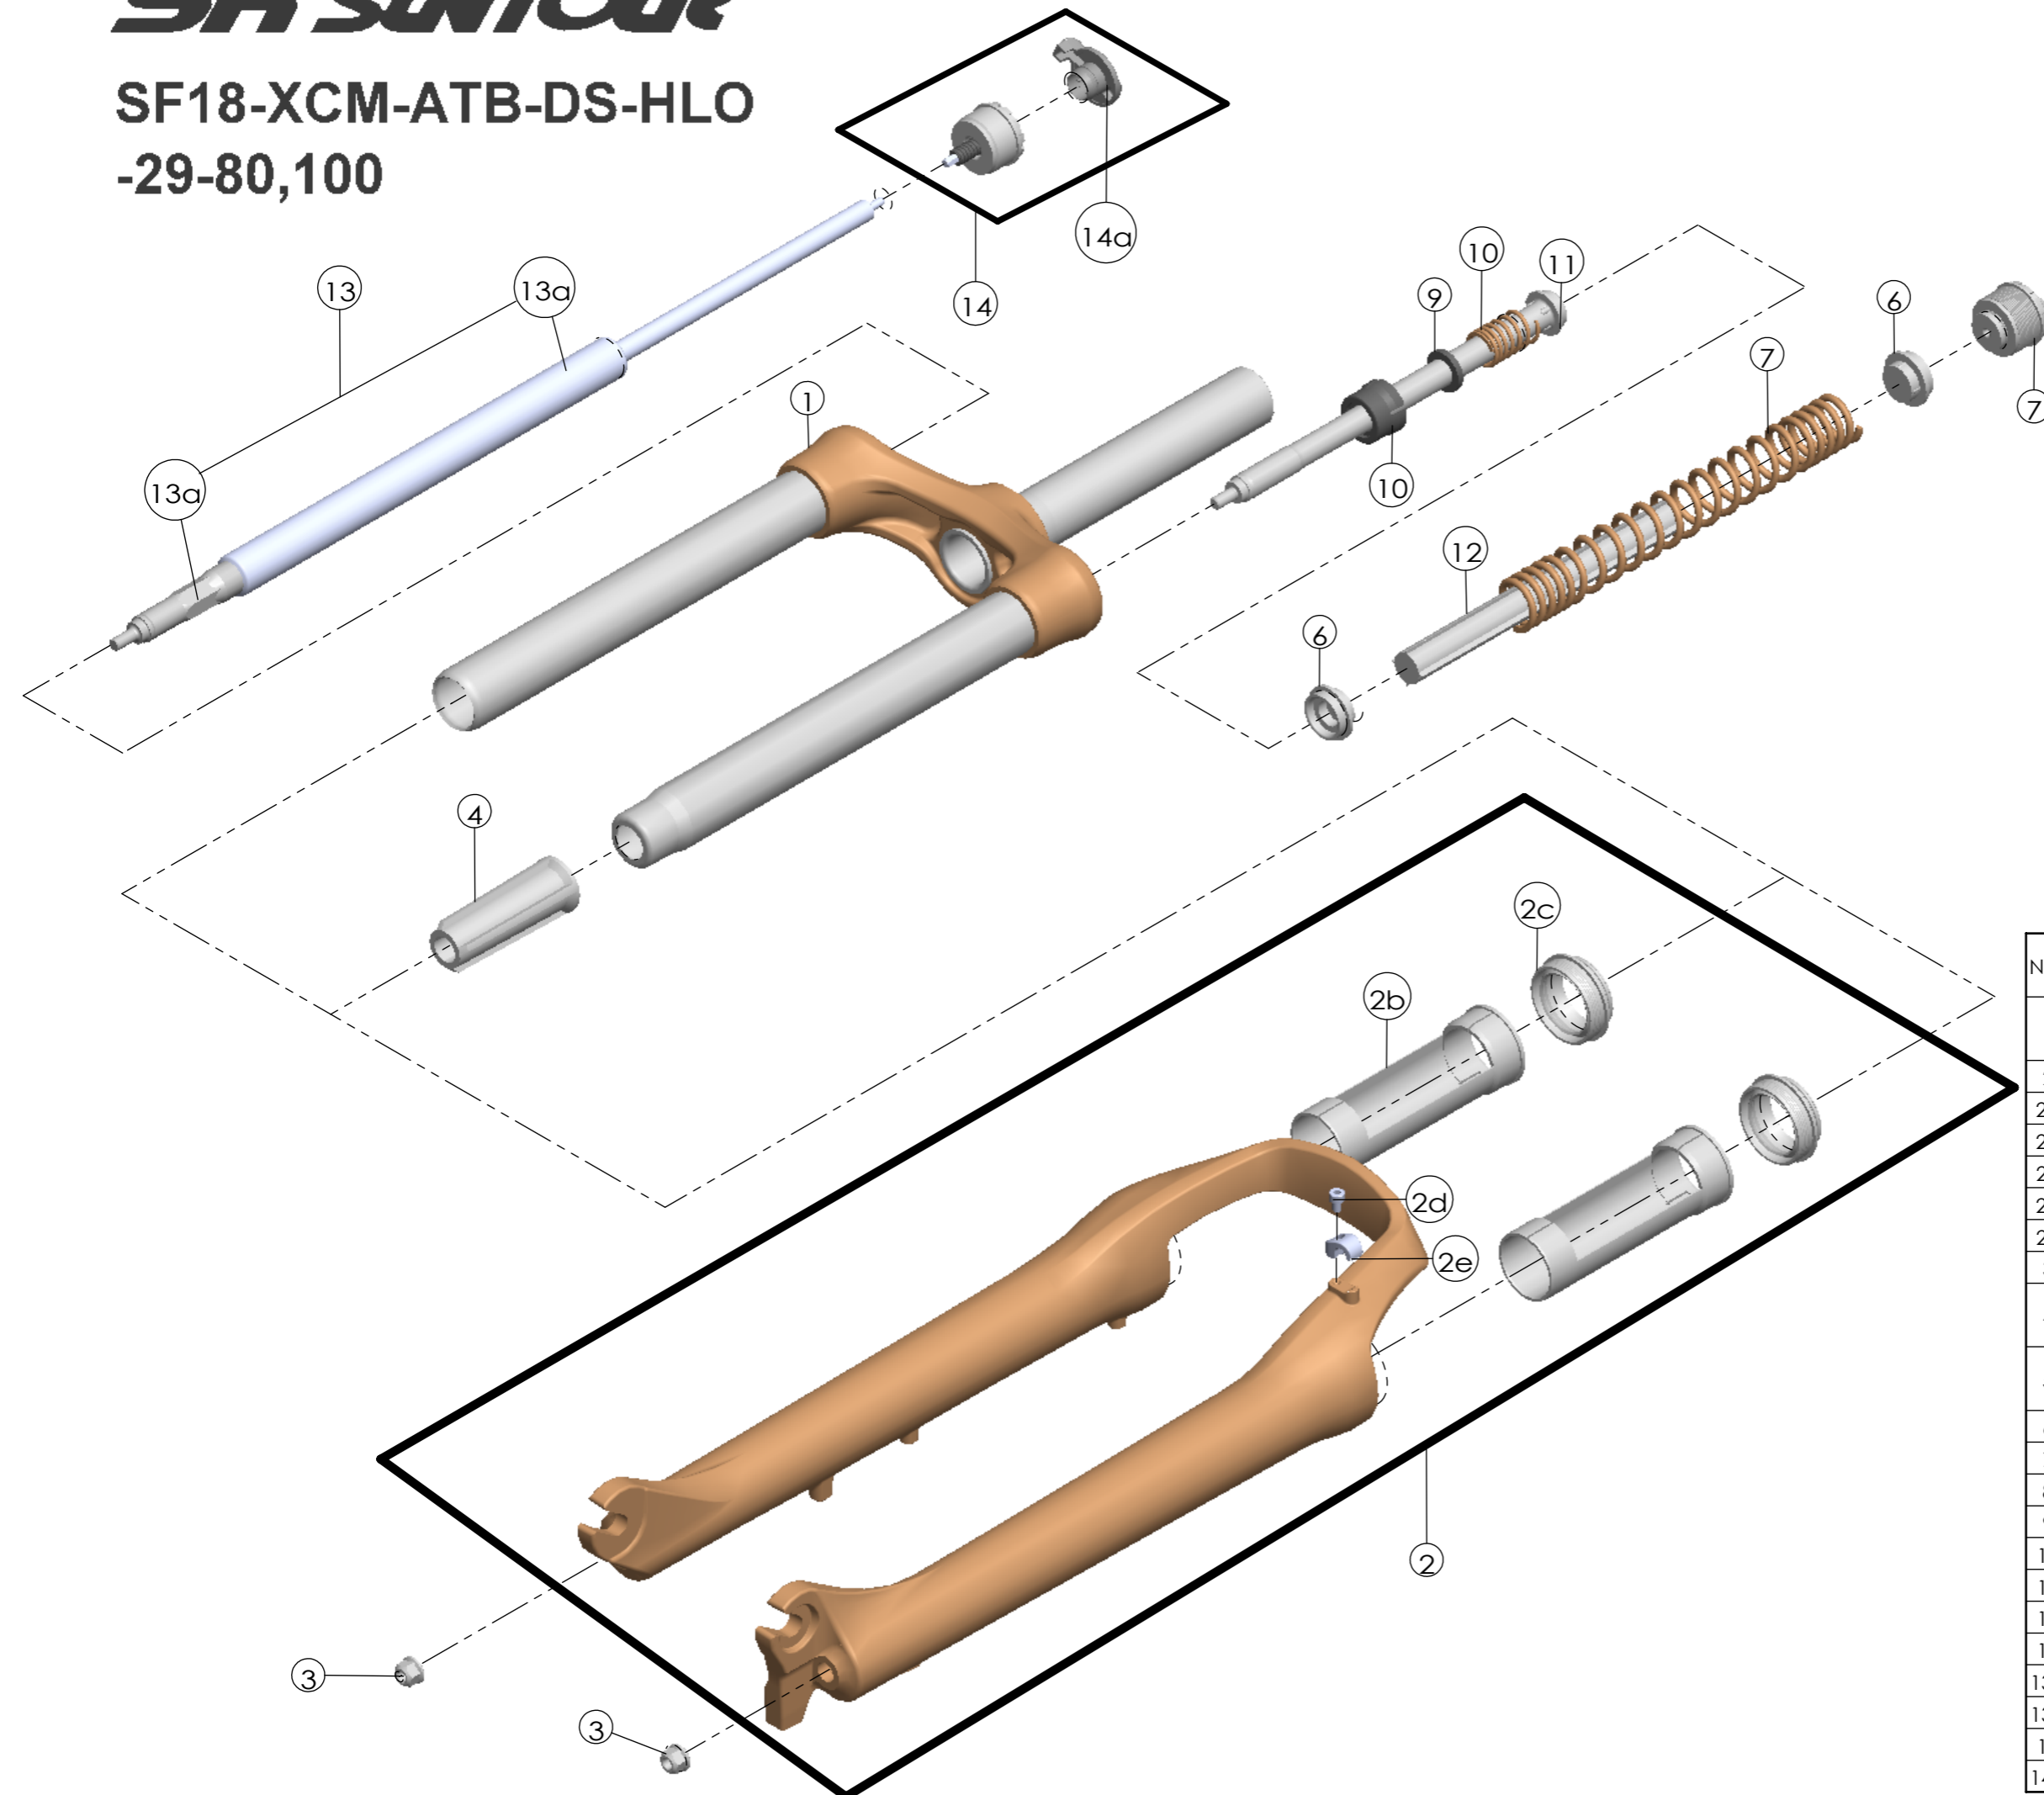

Date	2020.6.26	Version	1
Amended			

NO.	PART NAME	PART CODE	QTY.	
			80	100
1	UPPER ASSY	FKZ120-02	1	-
		FKZ120-03	-	1
2	BOTTOM CASE ASSY	FKZ145-10	1	1
2a	BOTTOM CASE	FPB450	1	1
2b	SLIDER SLEEVE	FEE785	2	2
2c	DUST SEAL	FAA070-10	2	2
2d	BOLT	FSB153	1	1
2e	HOSE GUIDE	FEG166	1	1
3	FIXING NUT	FSN023	2	2
4	SUPPORT TUBE	FEE959-10	1	-
		FEE959-00	-	1
5	MAIN SPRING	FEP766	1	-
		FEP767	-	1
6	SPRING GUIDE	FEE434-10	2	2
7	ADJUST SYSTEM	FKE009-11	1	1
8	FORK NOSE	FEE805	1	1
9	REBOUND RUBBER	FEP053	1	1
10	REBOUND SPRING	FEP189-20	1	1
11	SUPPORT TUBE	FEE960	1	1
12	DAMPER	FEP320-20	1	1
13	DAMPER UNIT	FUN050-14	1	1
13a	DAMPER BODY	FUN050-00	1	1
13b	SUPPORT TUBE	FEE314-12	1	1
14	LO ADJUST SYSTEM	FKE028-28	1	1
14a	LO KNOB	FEG426	1	1