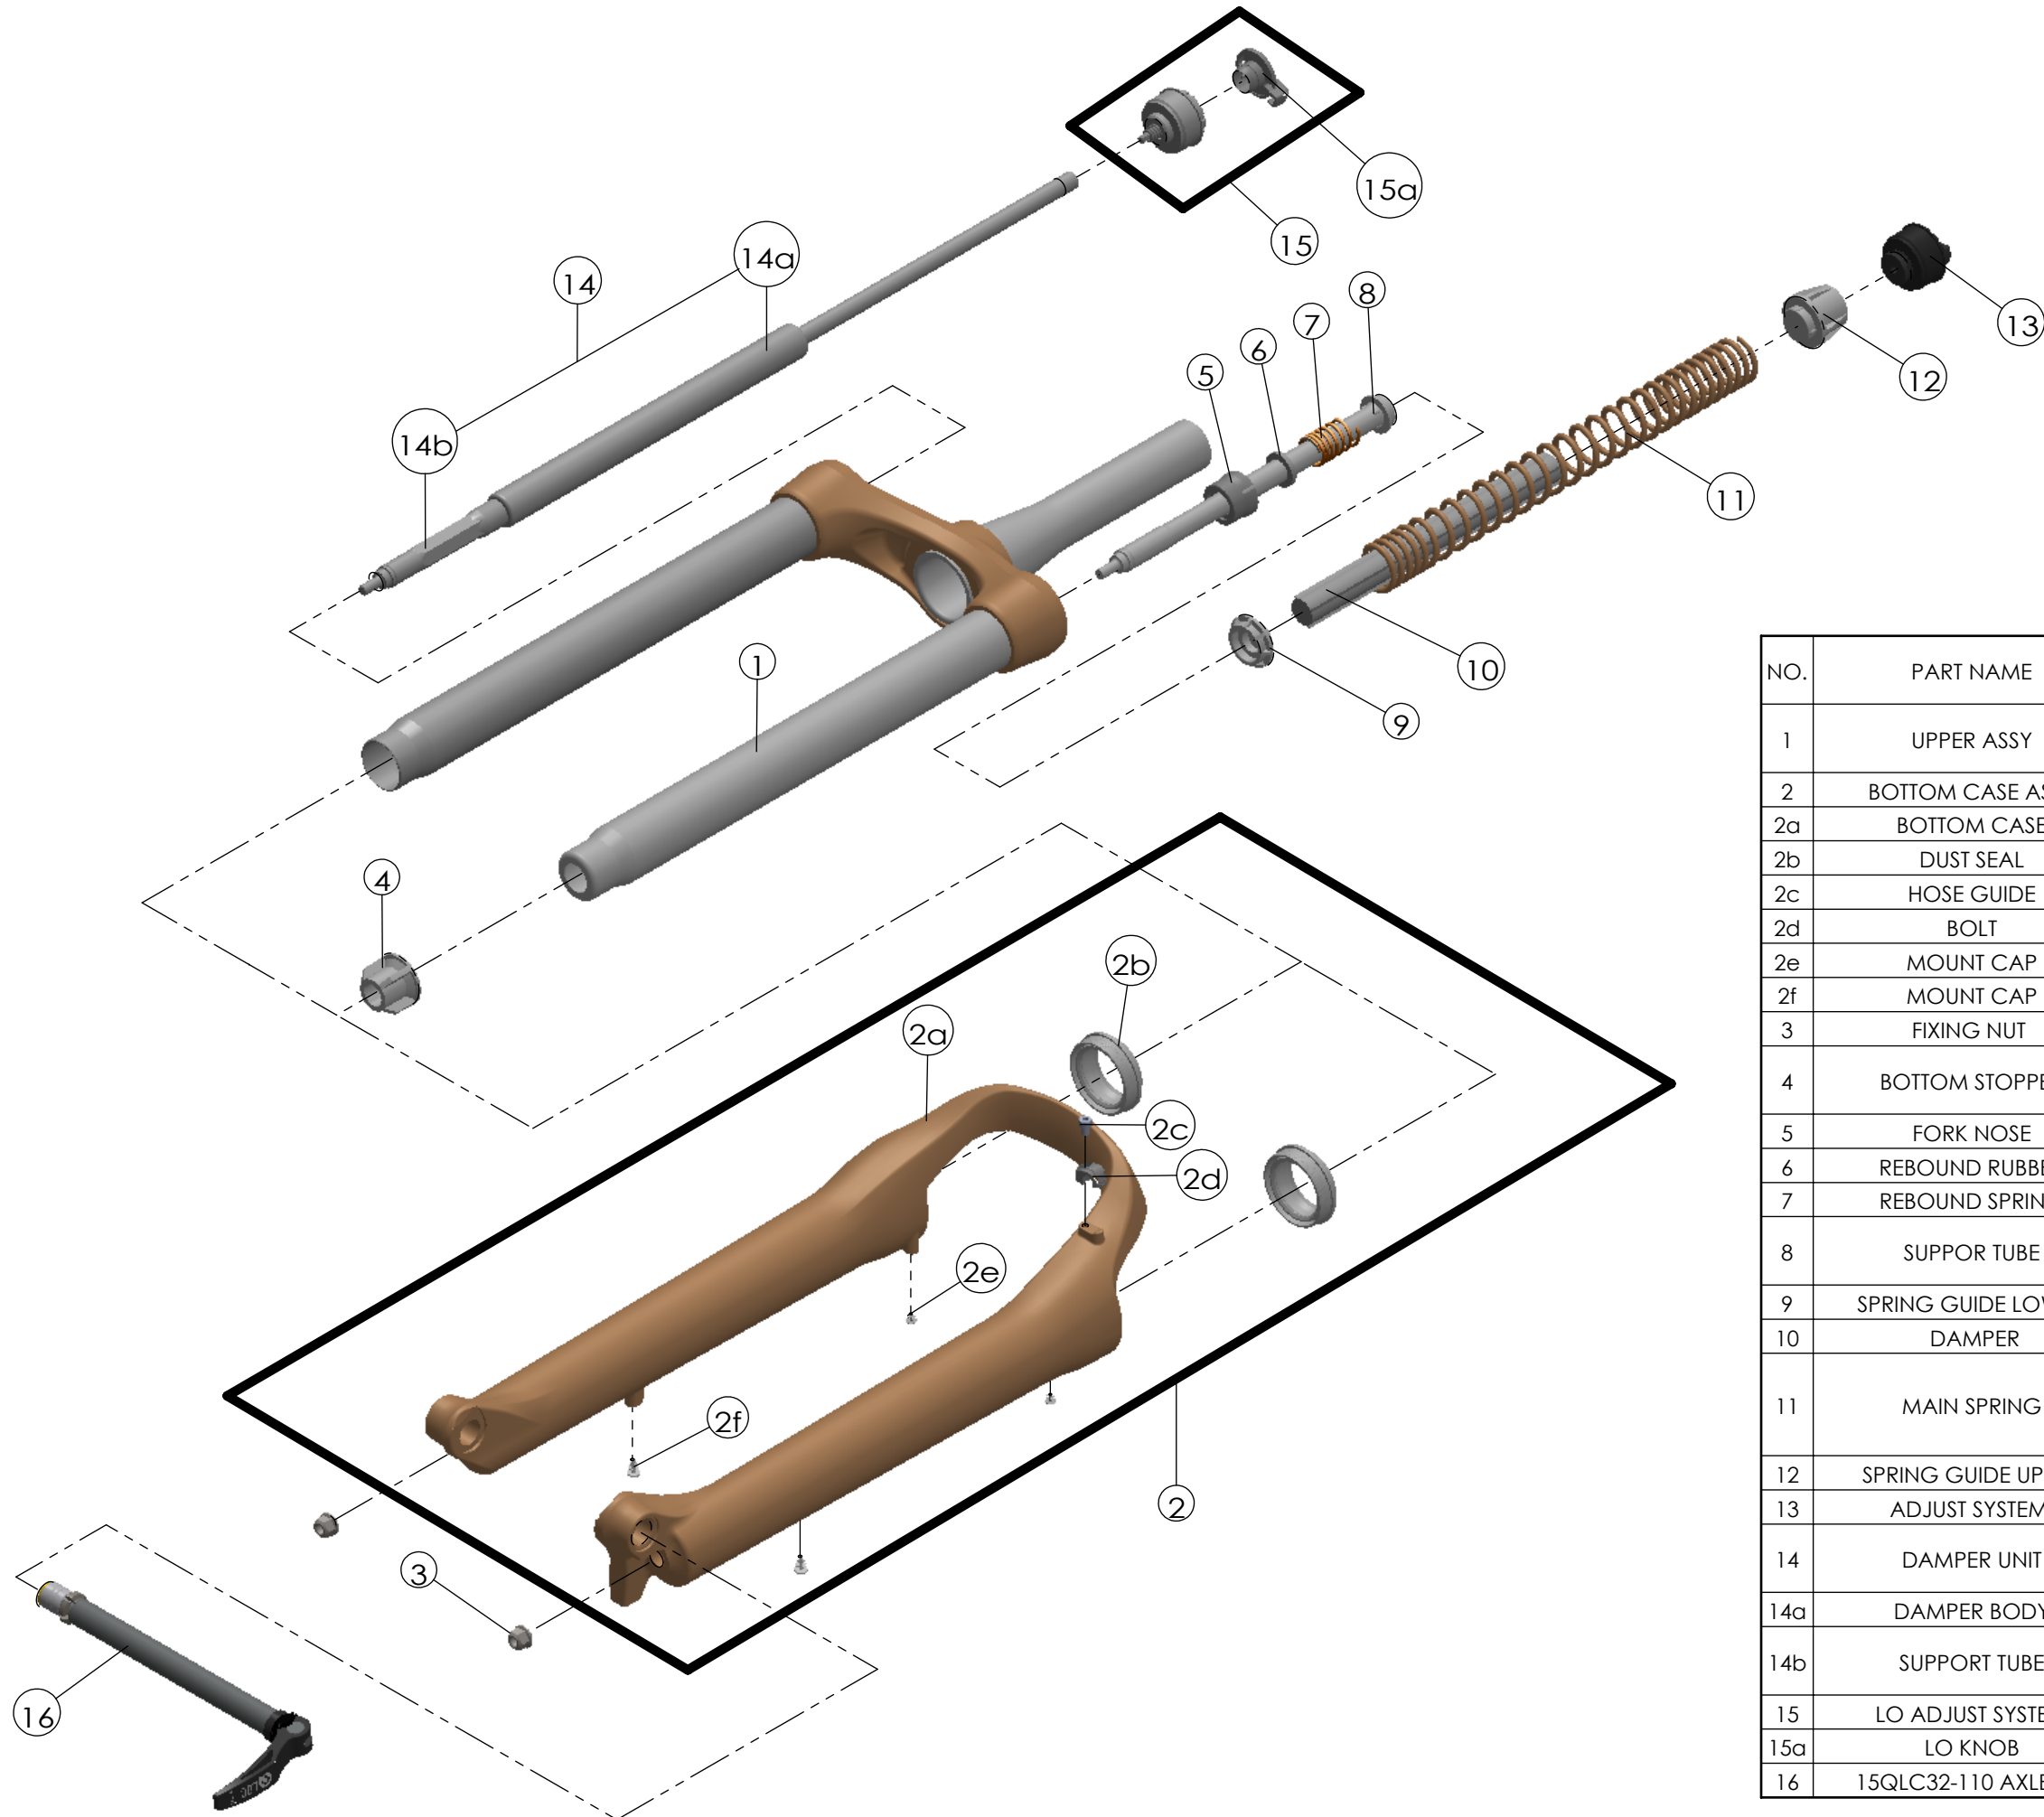

Date	2017.9.26	Version	2
Amended	2018.11.30		

NO.	PART NAME	PART CODE	QTY.		
			100	120	130
1	UPPER ASSY	FKZ103-04	1	-	-
		FKZ103-03	-	1	1
2	BOTTOM CASE ASSY	FKZ104-10	1	1	1
2a	BOTTOM CASE	FPB453	1	1	1
2b	DUST SEAL	FAA390-20	2	2	2
2c	HOSE GUIDE	FEG166	1	1	1
2d	BOLT	FSB153	1	1	1
2e	MOUNT CAP	FAA199-10	2	2	2
2f	MOUNT CAP	FAA199	2	2	2
3	FIXING NUT	FSN023	2	2	2
4	BOTTOM STOPPER	FEE806-10	1	-	-
		FEE806-50	-	1	1
5	FORK NOSE	FEE805-20	1	1	1
6	REBOUND RUBBER	FEP053	1	1	1
7	REBOUND SPRING	FEP058-20	1	1	1
8	SUPPOR TUBE	FEE800	1	1	-
		FEG175	-	-	1
9	SPRING GUIDE LOWER	FEG456	1	1	1
10	DAMPER	FEP781	1	1	1
11	MAIN SPRING	FEP799	1	-	-
		FEP798	-	1	-
		FEP797	-	-	1
12	SPRING GUIDE UPPER	FEG455	1	1	1
13	ADJUST SYSTEM	FKE009-31	1	1	1
14	DAMPER UNIT	FUN050-41	1	-	-
		FUN050-42	-	1	1
14a	DAMPER BODY	FUN050-40	1	1	1
14b	SUPPORT TUBE	FEE847-01	1	-	-
		FEE847-02	-	1	1
15	LO ADJUST SYSTEM	FKE028-58	1	1	1
15a	LO KNOB	FEG426	1	1	1
16	15QLC32-110 AXLE SET	FKA069-25	1	1	1