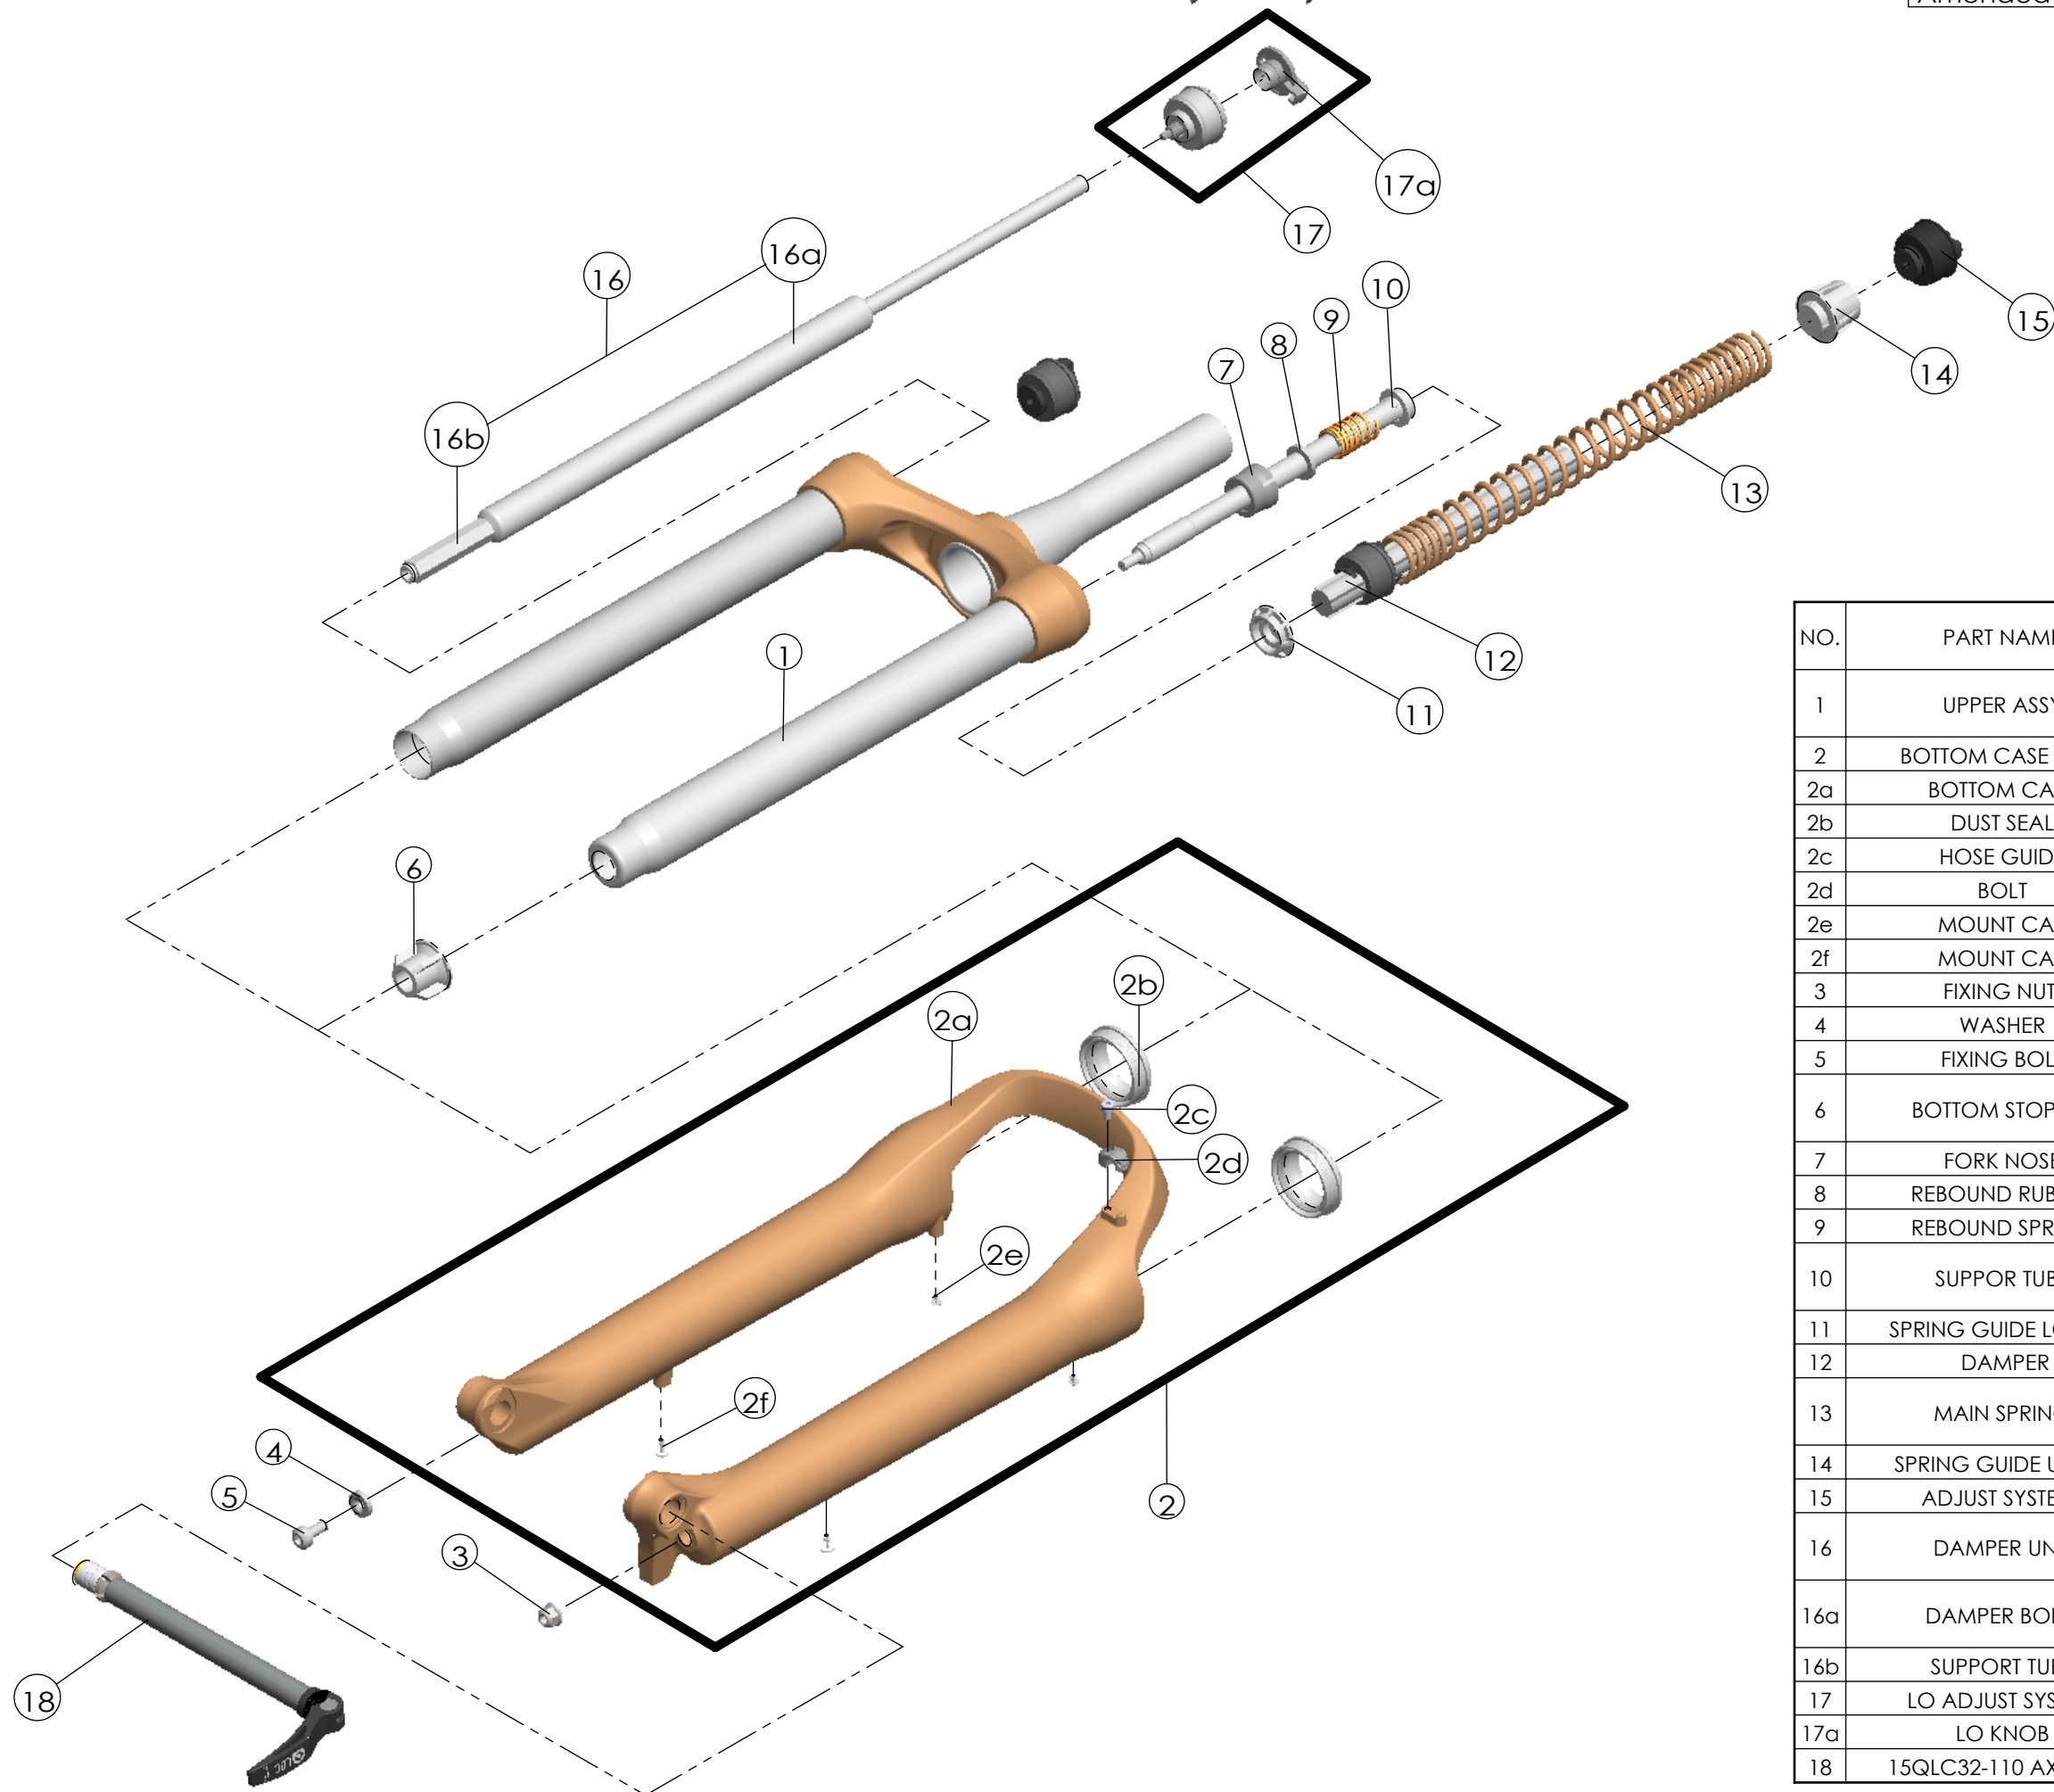

Date	2017.9.13	Version	3
Amended	2018.12.3		

NO.	PART NAME	PART CODE	QTY.		
			100	120	130
1	UPPER ASSY	FKZ103-03	-	1	1
		FKZ103-04	1	-	-
2	BOTTOM CASE ASSY	FKZ104-10	1	1	1
2a	BOTTOM CASE	FPB453	1	1	1
2b	DUST SEAL	FAA390-20	2	2	2
2c	HOSE GUIDE	FEG166	1	1	1
2d	BOLT	FSB153	1	1	1
2e	MOUNT CAP	FAA199-10	2	2	2
2f	MOUNT CAP	FAA199	2	2	2
3	FIXING NUT	FSN023	1	1	1
4	WASHER	FSW025	1	1	1
5	FIXING BOLT	FSB070	1	1	1
6	BOTTOM STOPPER	FEE806-50	-	1	1
		FEE806-10	1	-	-
7	FORK NOSE	FEE805-20	1	1	1
8	REBOUND RUBBER	FEP053	1	1	1
9	REBOUND SPRING	FEP058-20	1	1	1
10	SUPPOR TUBE	FEG175	-	-	1
		FEE800	1	1	-
11	SPRING GUIDE LOWER	FEG456	1	1	1
12	DAMPER	FEP781	1	1	1
13	MAIN SPRING	FEP780	-	1	1
		FEP815	1	-	-
14	SPRING GUIDE UPPER	FEG455	1	1	1
15	ADJUST SYSTEM	FKE009-31	1	1	1
16	DAMPER UNIT	FUN006-72	-	1	1
		FUN006-29	1	-	-
16a	DAMPER BODY	FUN006-70	-	1	1
		FUN006-20	1	-	-
16b	SUPPORT TUBE	FEE314-12	1	1	1
17	LO ADJUST SYSTEM	FKE028-58	1	1	1
17a	LO KNOB	FEG426	1	1	1
18	15QLC32-110 AXLE SET	FKA100-25	1	1	1