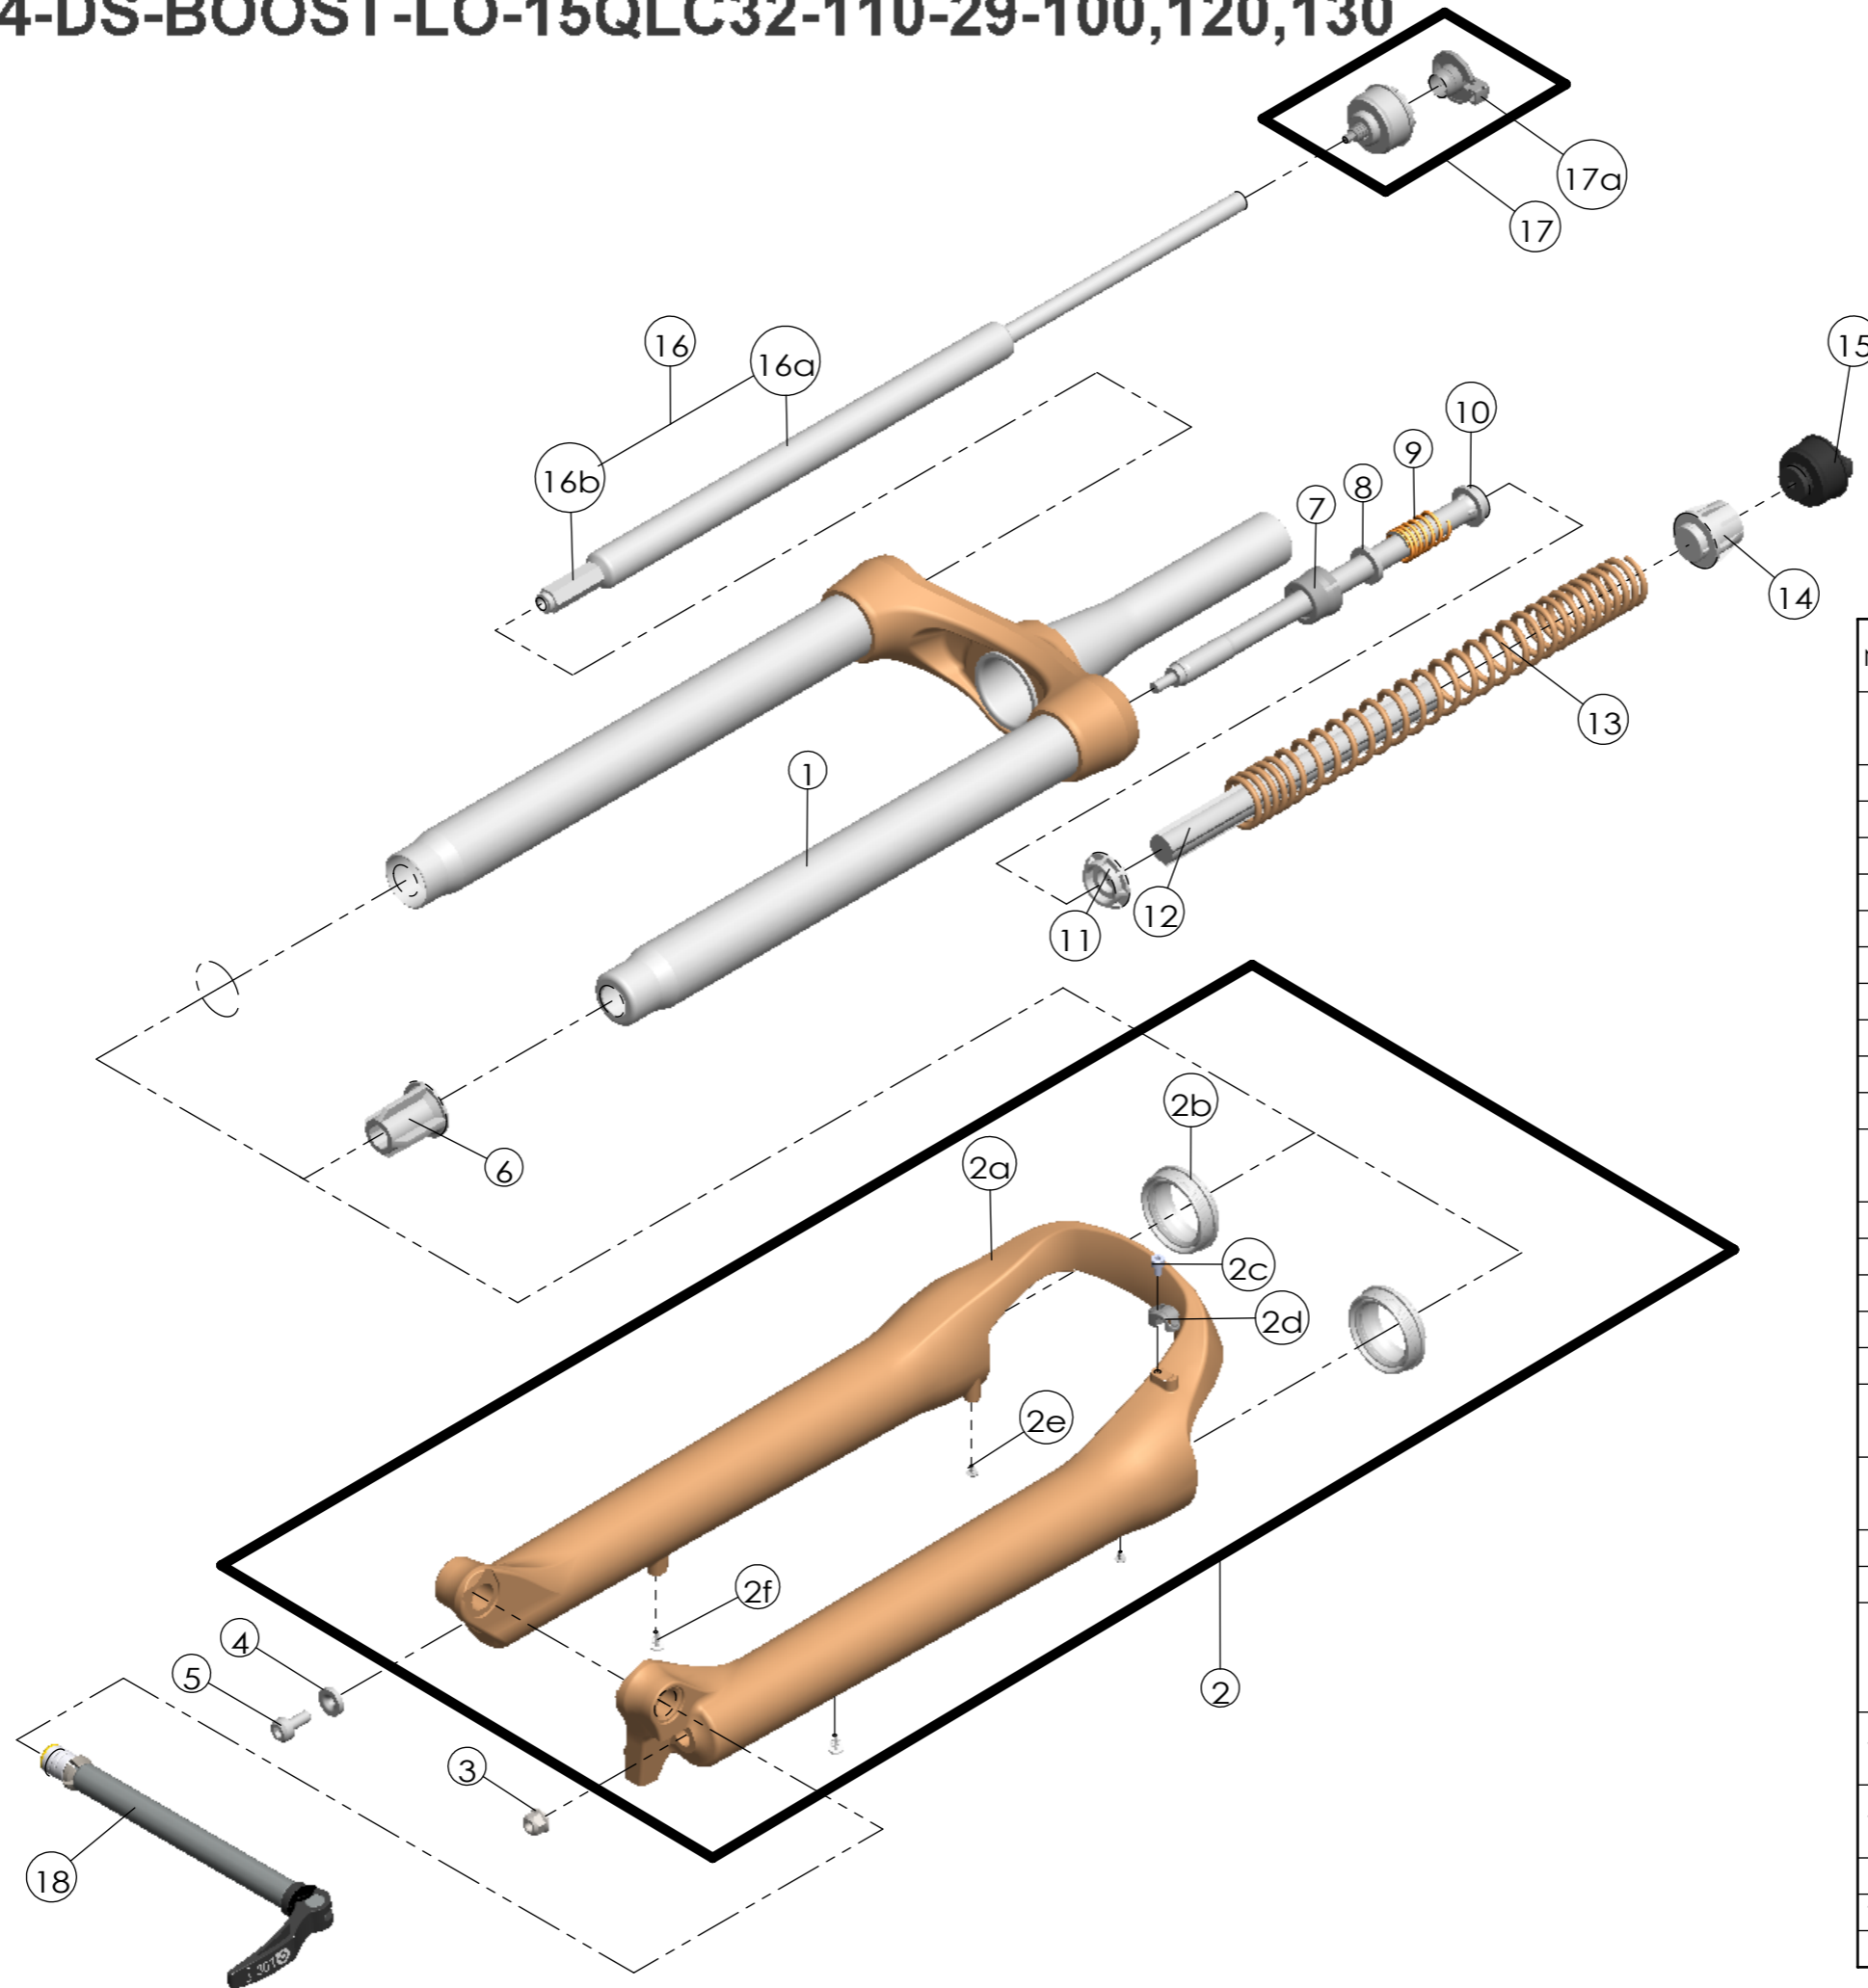

Date	2017.9.21	Version	3
Amended	2018.12.3		

NO.	PART NAME	PART CODE	QTY.		
			100	120	130
1	UPPER ASSY	FKZ103-03	-	1	1
		FKZ103-04	1	-	-
2	BOTTOM CASE ASSY	FKZ105-10	1	1	1
2a	BOTTOM CASE	FPB455	1	1	1
2b	DUST SEAL	FAA390-20	2	2	2
2c	HOSE GUIDE	FEG166	1	1	1
2d	BOLT	FSB153	1	1	1
2e	MOUNT CAP	FAA199-10	2	2	2
2f	MOUNT CAP	FAA199	2	2	2
3	FIXING NUT	FSN023	1	1	1
4	WASHER	FSW025	1	1	1
5	FIXING BOLT	FSB070	1	1	1
6	BOTTOM STOPPER	FEE806-60	-	-	1
		FEE806-40	1	-	-
7	FORK NOSE	FEE805-20	1	1	1
8	REBOUND RUBBER	FEP053	1	1	1
9	REBOUND SPRING	FEP189-20	1	1	1
10	SUPPOR TUBE	FEG454	1	1	1
11	SPRING GUIDE LOWER	FEG456	1	1	1
12	DAMPER	FEP781	1	1	-
		FEP781-10	-	-	1
13	MAIN SPRING	FEP780	-	1	1
		FEP815	1	-	-
14	SPRING GUIDE UPPER	FEG455	1	1	1
15	ADJUST SYSTEM	FKE009-31	1	1	1
16	DAMPER UNIT	FUN006-73	-	-	1
		FUN006-72	-	1	-
		FUN006-29	1	-	-
16a	DAMPER BODY	FUN006-70	-	1	1
		FUN006-20	1	-	-
16b	SUPPORT TUBE	FEE314-17	-	-	1
		FEE314-12	1	1	-
17	LO ADJUST SYSTEM	FKE028-58	1	1	1
17a	LO KNOB	FEG426	1	1	1
18	15QLC32-110 AXLE SET	FKA100-25	1	1	1