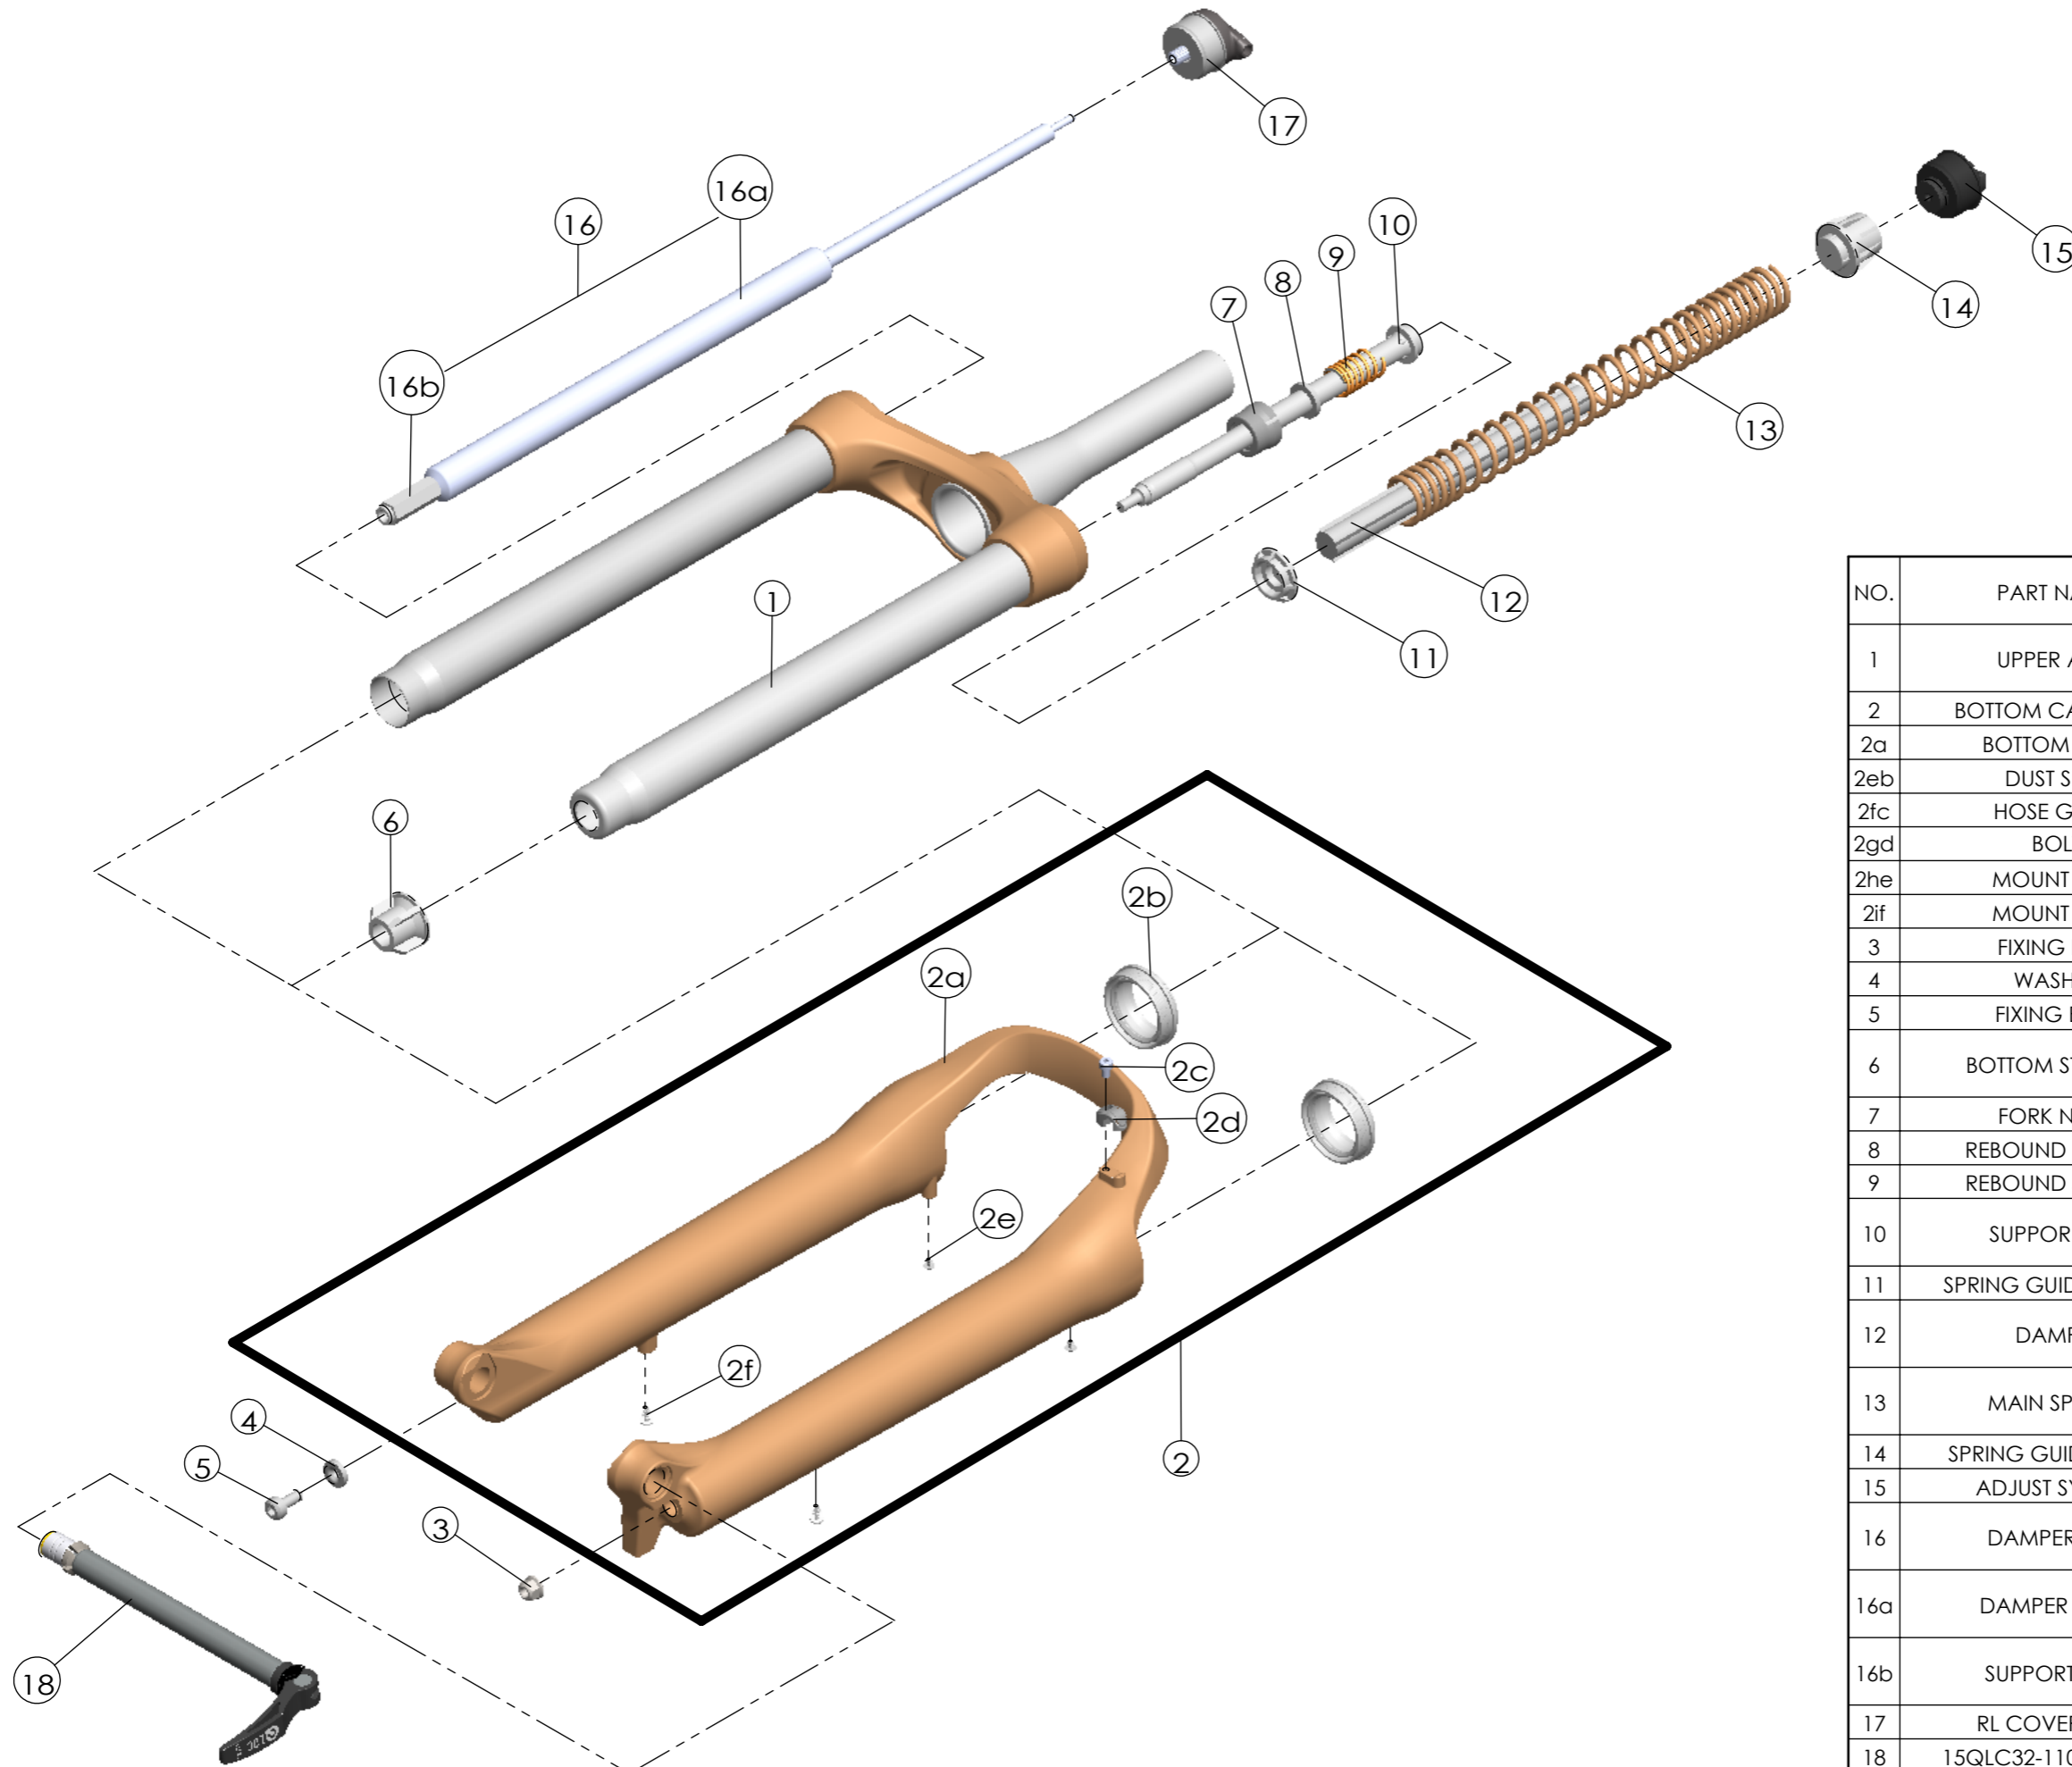

Date	2017.9.13	Version	3
Amended	2018.12.3		

NO.	PART NAME	PART CODE	QTY.		
			100	120	130
1	UPPER ASSY	FKZ103-02	-	1	1
		FKZ103-05	1	-	-
2	BOTTOM CASE ASSY	FKZ104-10	1	1	1
2a	BOTTOM CASE	FPB453	1	1	1
2eb	DUST SEAL	FAA390-20	2	2	2
2fc	HOSE GUIDE	FEG166	1	1	1
2gd	BOLT	FSB153	1	1	1
2he	MOUNT CAP	FAA199-10	2	2	2
2if	MOUNT CAP	FAA199	2	2	2
3	FIXING NUT	FSN023	1	1	1
4	WASHER	FSW025	1	1	1
5	FIXING BOLT	FSB070	1	1	1
6	BOTTOM STOPPER	FEE806-50	-	1	1
		FEE806-10	1	-	-
7	FORK NOSE	FEE805-20	1	1	1
8	REBOUND RUBBER	FEP053	1	1	1
9	REBOUND SPRING	FEP058-20	1	1	1
10	SUPPOR TUBE	FEG175	-	-	1
		FEE800	1	1	-
11	SPRING GUIDE LOWER	FEG456	1	1	1
12	DAMPER	FEP781	1	1	-
		fep781-10	-	-	1
13	MAIN SPRING	FEP780	-	1	1
		FEP815	1	-	-
14	SPRING GUIDE UPPER	FEG455	1	1	1
15	ADJUST SYSTEM	FKE009-31	1	1	1
16	DAMPER UNIT	FUN015-72	-	1	1
		FUN015-08	1	-	-
16a	DAMPER BODY	FUN015-70	-	1	1
		FUN015-00	1	-	-
16b	SUPPORT TUBE	FEE314-12	-	1	1
		FEE314-14	1	-	-
17	RL COVER ASSY	FKE310-15	1	1	1
18	15QLC32-110 AXLE SET	FKA100-25	1	1	1