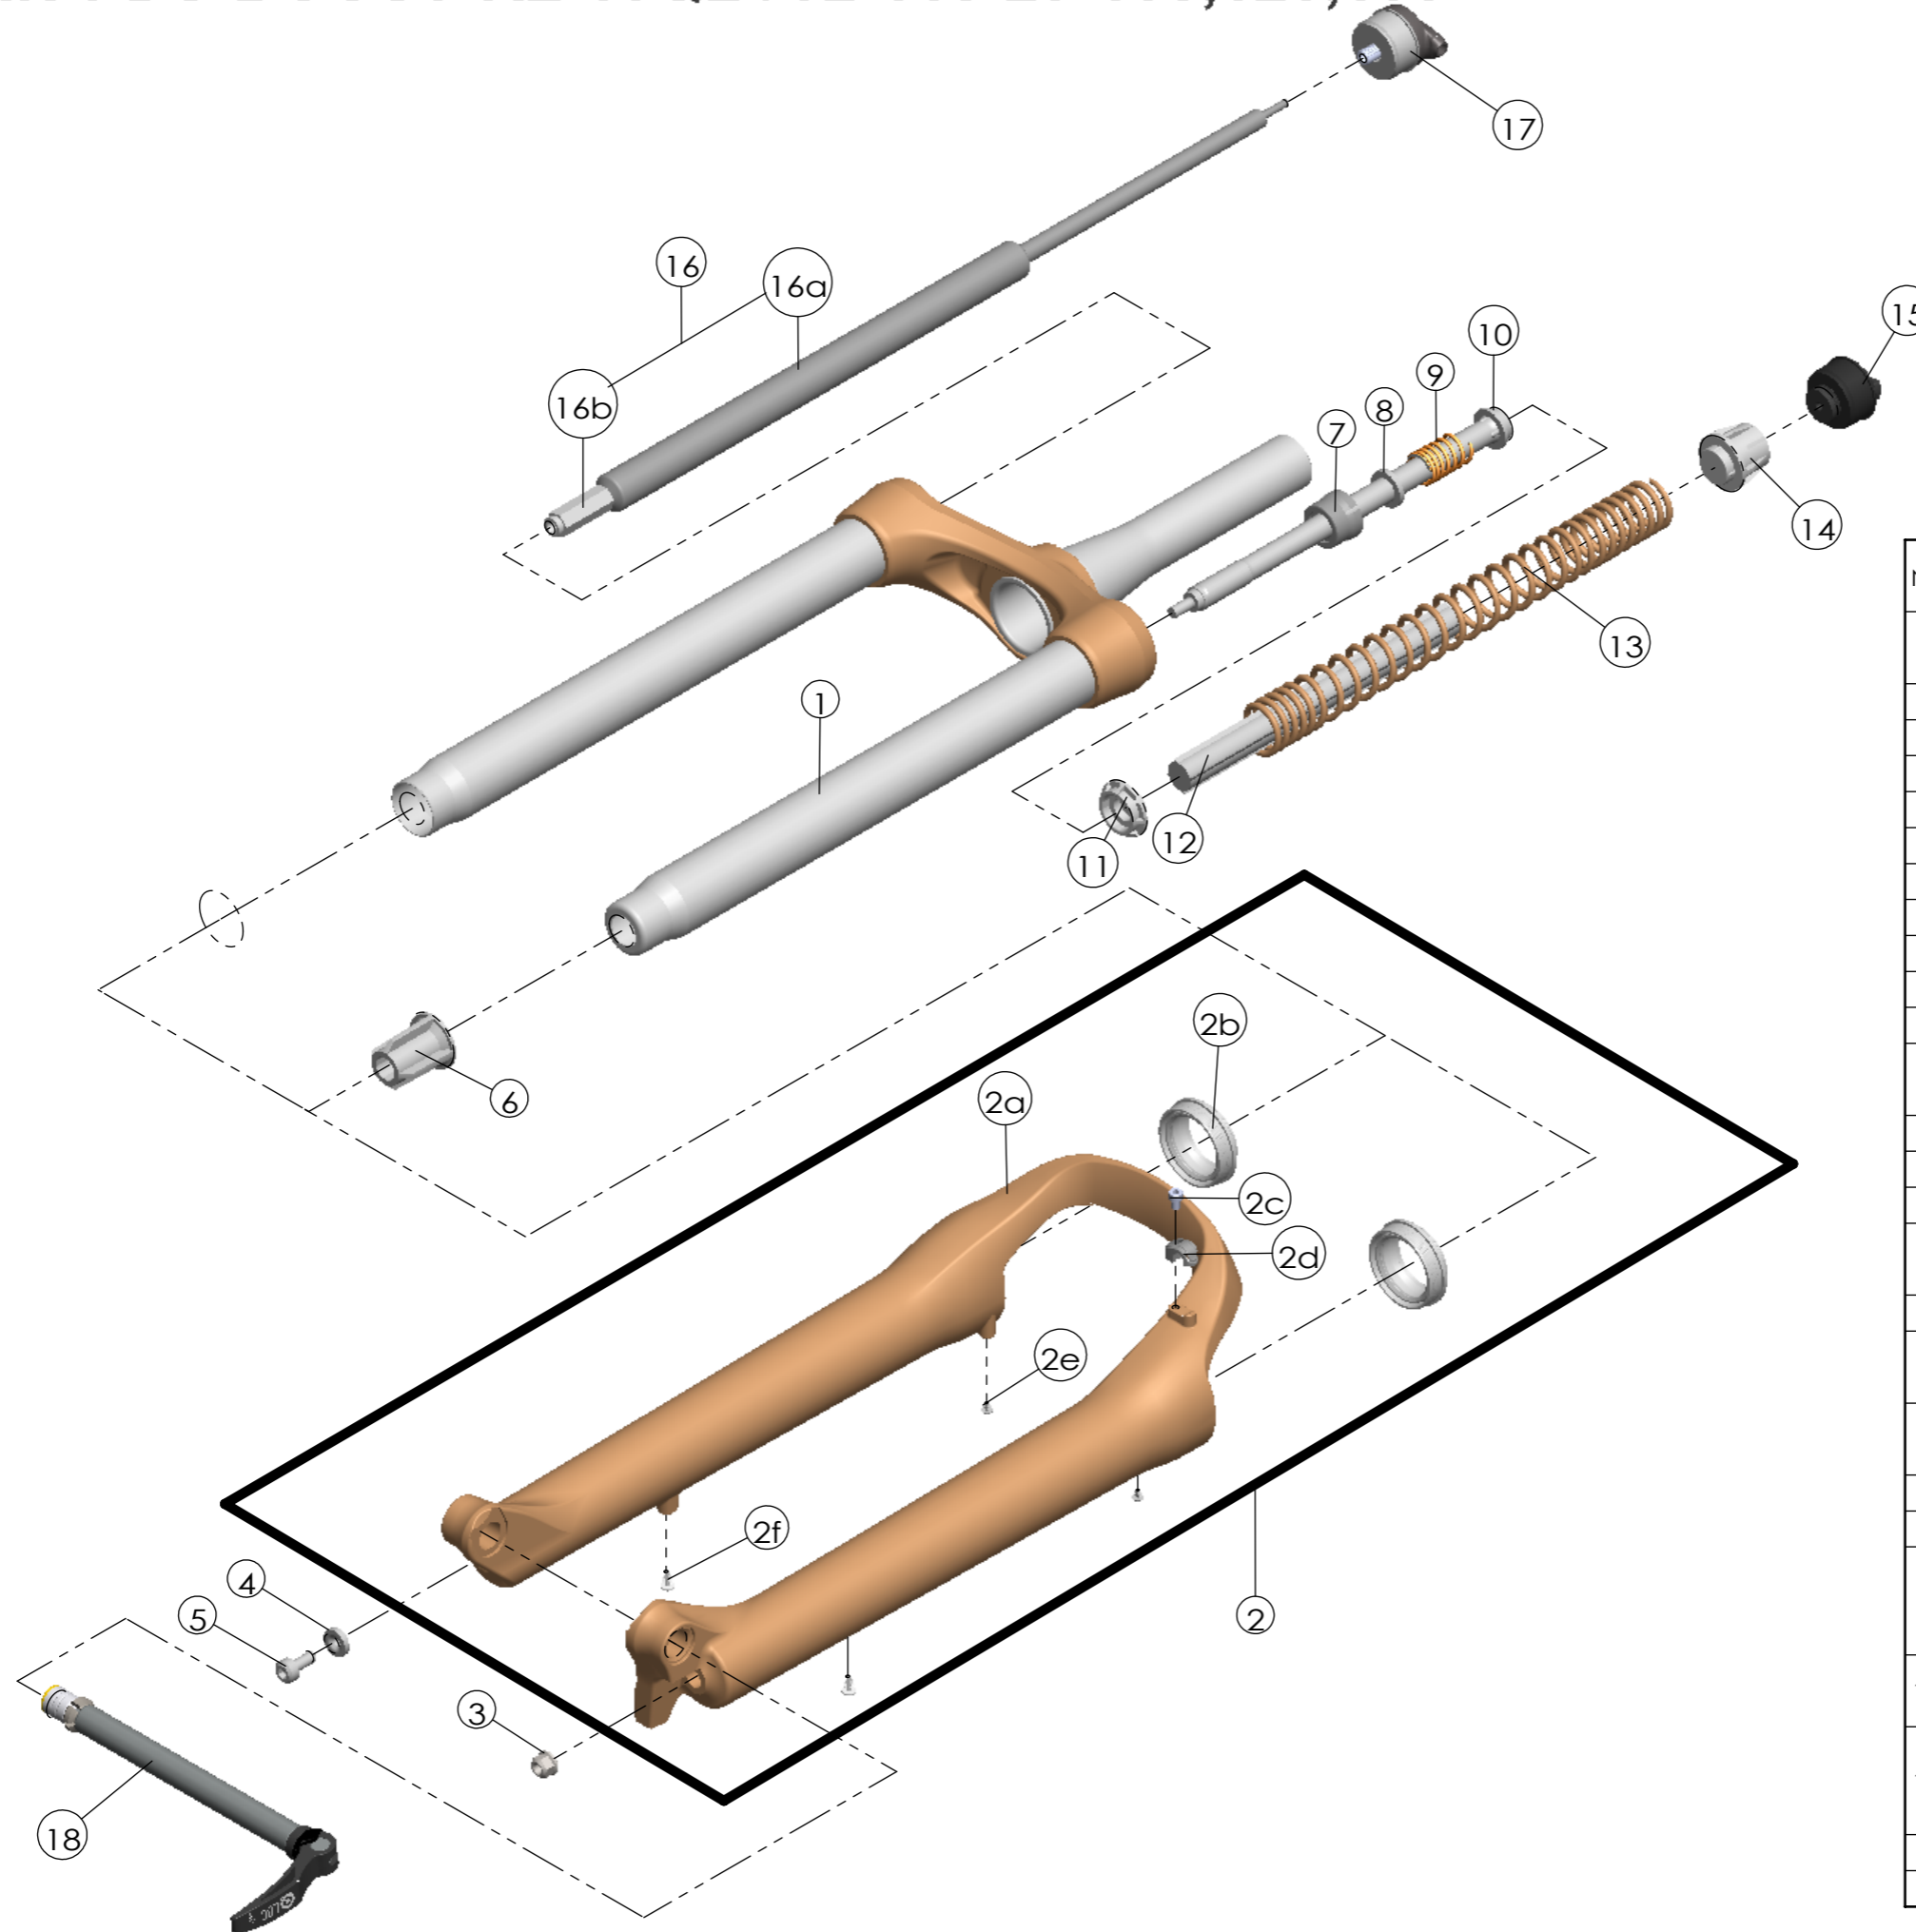

Date	2017.9.25	Version	3
Amended	2018.12.3		

NO.	PART NAME	PART CODE	QTY.		
			100	120	130
1	UPPER ASSY	FKZ103-02	-	1	1
		FKZ103-05	1	-	-
2	BOTTOM CASE ASSY	FKZ105-10	1	1	1
2a	BOTTOM CASE	FPB455	1	1	1
2b	DUST SEAL	FAA390-20	2	2	2
2c	HOSE GUIDE	FEG166	1	1	1
2d	BOLT	FSB153	1	1	1
2e	MOUNT CAP	FAA199-10	2	2	2
2f	MOUNT CAP	FAA199	2	2	2
3	FIXING NUT	FSN023	1	1	1
4	WASHER	FSW025	1	1	1
5	FIXING BOLT	FSB070	1	1	1
6	BOTTOM STOPPER	FEE806-60	-	1	1
		FEE806-40	1	-	-
7	FORK NOSE	FEE805-20	1	1	1
8	REBOUND RUBBER	FEP053	1	1	1
9	REBOUND SPRING	FEP189-20	1	1	1
10	SUPPOR TUBE	FEG454	-	-	1
		FEG175	1	1	-
11	SPRING GUIDE LOWER	FEG456	1	1	1
12	DAMPER	FEP781	1	1	-
		FEP781-10	-	-	1
13	MAIN SPRING	FEP780	-	1	1
		FEP815	1	-	-
14	SPRING GUIDE UPPER	FEG455	1	1	1
15	ADJUST SYSTEM	FKE009-31	1	1	1
16	DAMPER UNIT	FUN015-73	-	-	1
		FUN015-72	-	1	-
		FUN015-08	1	-	-
16a	DAMPER BODY	FUN015-70	-	1	1
		FUN015-00	1	-	-
16b	SUPPORT TUBE	FEE314-17	-	-	1
		FEE314-12	-	1	-
		FEE314-14	1	-	-
17	RL COVER ASSY	FKE310-15	1	1	1
18	15QLC32-110 AXLE SET	FKA100-25	1	1	1