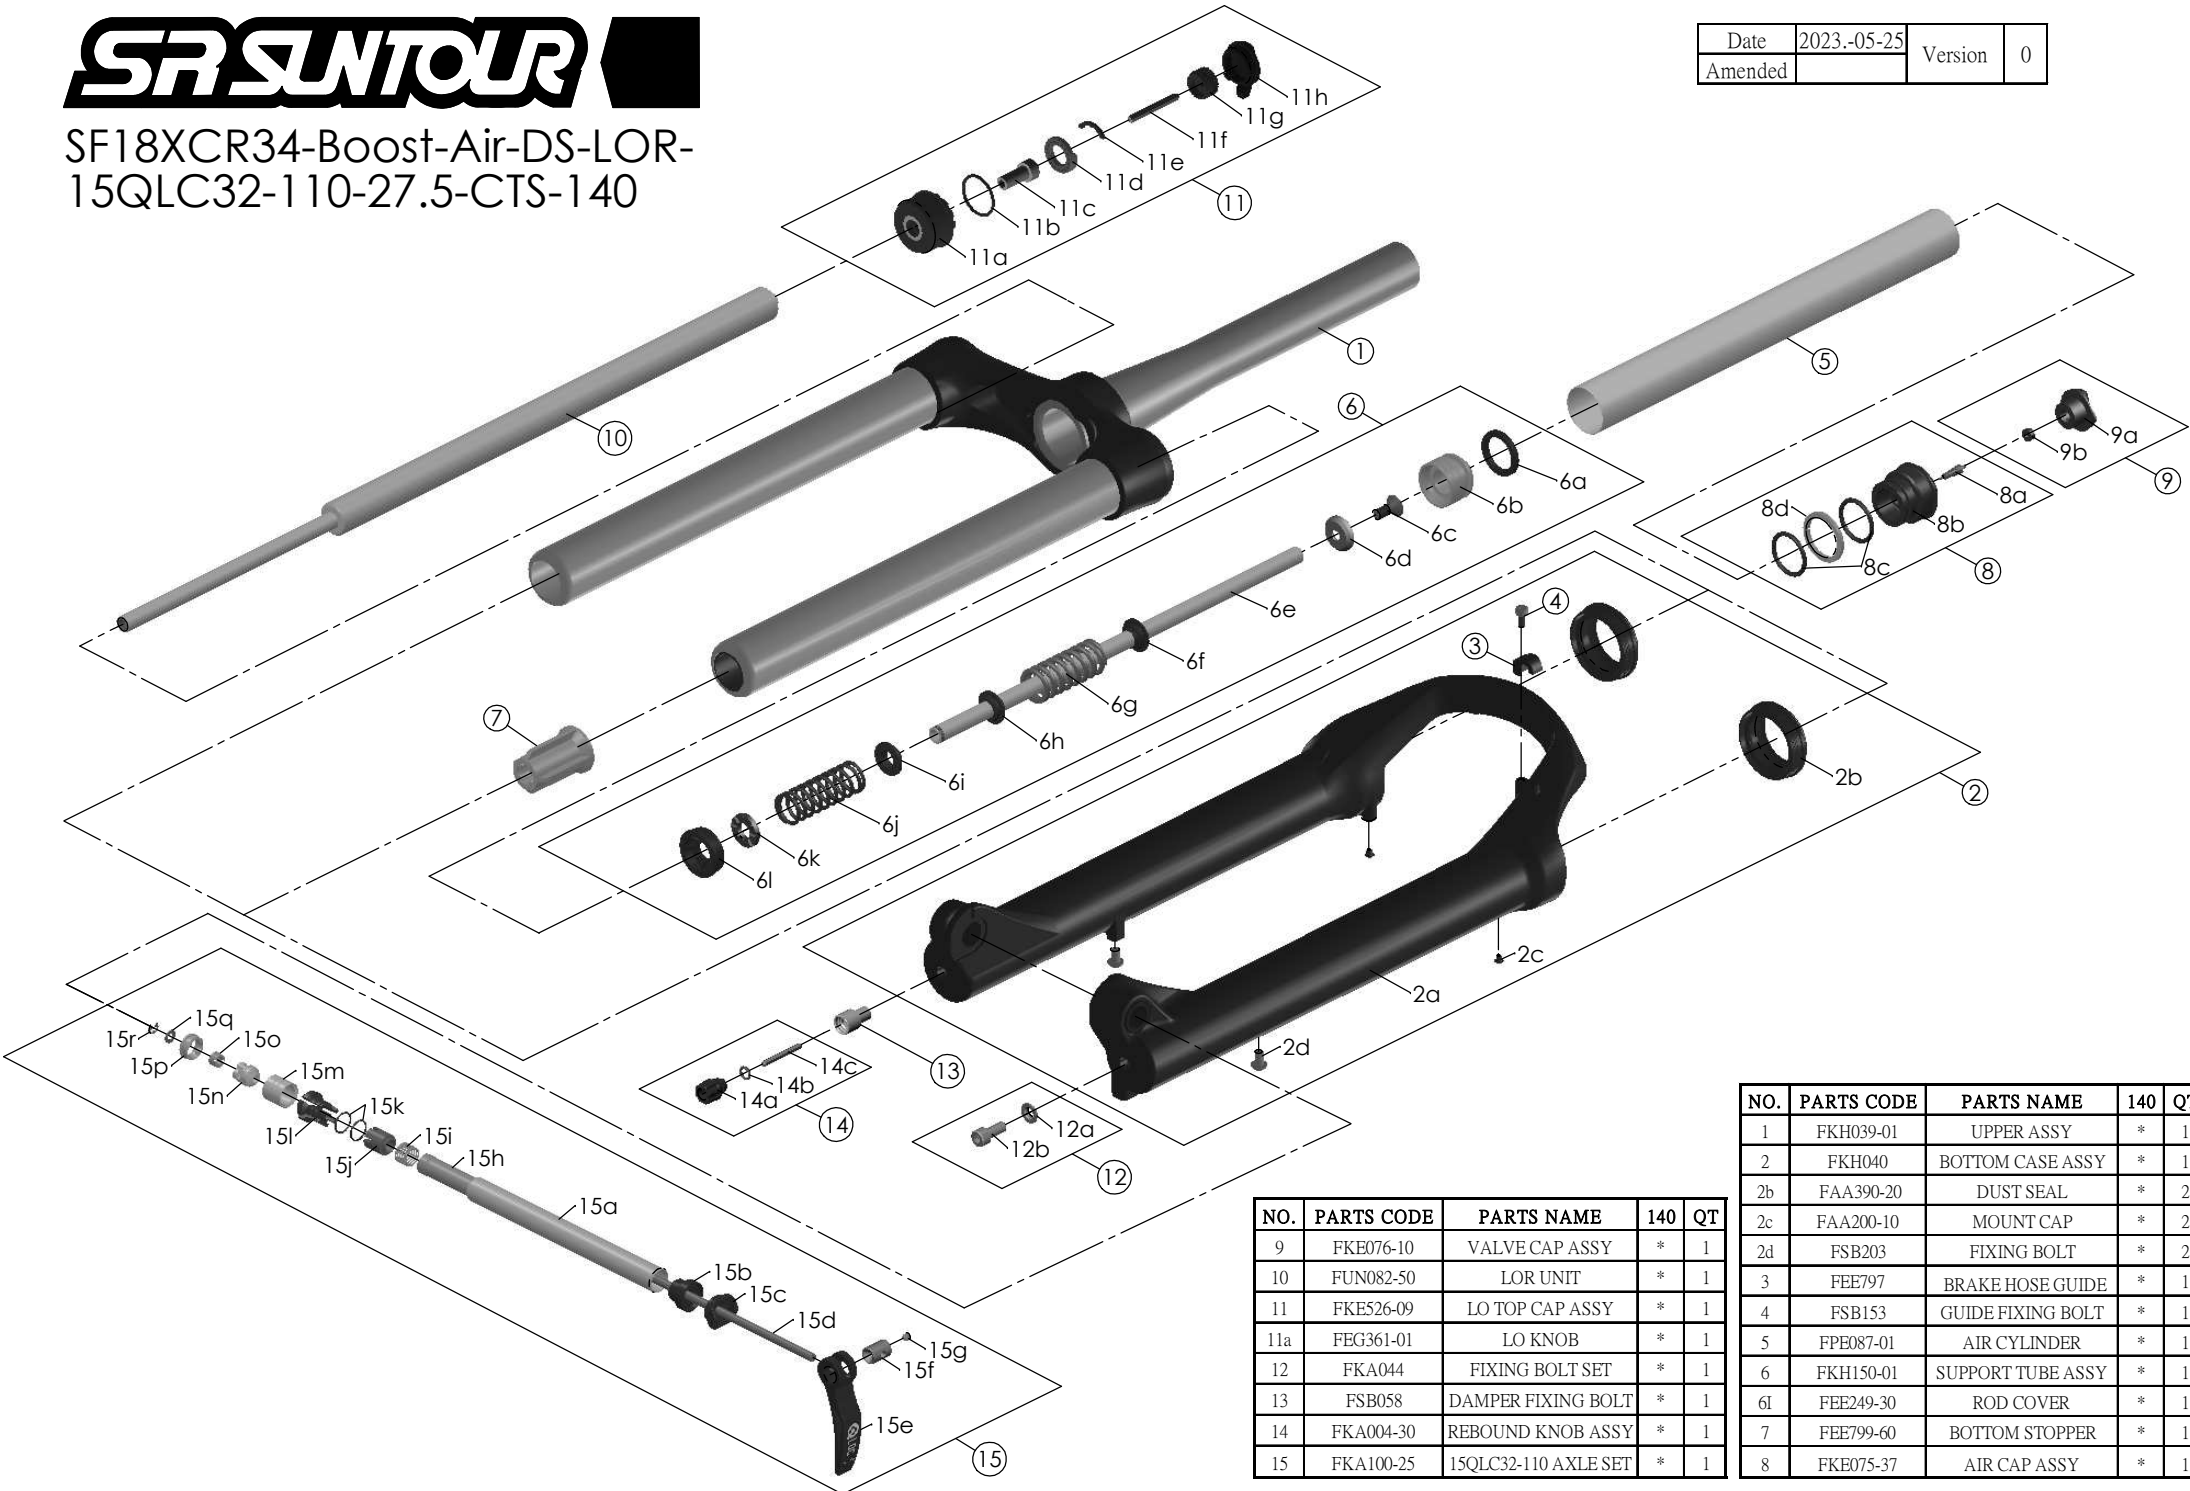

SF18XCR34-Boost-Air-DS-LOR-
15QLC32-110-27.5-CTS-140

Date	2023-05-25	Version	0
Amended			

NO.	PARTS CODE	PARTS NAME	140	QT
9	FKE076-10	VALVE CAP ASSY	*	1
10	FUN082-50	LOR UNIT	*	1
11	FKE526-09	LO TOP CAP ASSY	*	1
11a	FEG361-01	LO KNOB	*	1
12	FKA044	FIXING BOLT SET	*	1
13	FSB058	DAMPER FIXING BOLT	*	1
14	FKA004-30	REBOUND KNOB ASSY	*	1
15	FKA100-25	15QLC32-110 AXLE SET	*	1

NO.	PARTS CODE	PARTS NAME	140	QT
1	FKH039-01	UPPER ASSY	*	1
2	FKH040	BOTTOM CASE ASSY	*	1
2b	FAA390-20	DUST SEAL	*	2
2c	FAA200-10	MOUNT CAP	*	2
2d	FSB203	FIXING BOLT	*	2
3	FEE797	BRAKE HOSE GUIDE	*	1
4	FSB153	GUIDE FIXING BOLT	*	1
5	FPE087-01	AIR CYLINDER	*	1
6	FKH150-01	SUPPORT TUBE ASSY	*	1
6l	FEE249-30	ROD COVER	*	1
7	FEE799-60	BOTTOM STOPPER	*	1
8	FKE075-37	AIR CAP ASSY	*	1