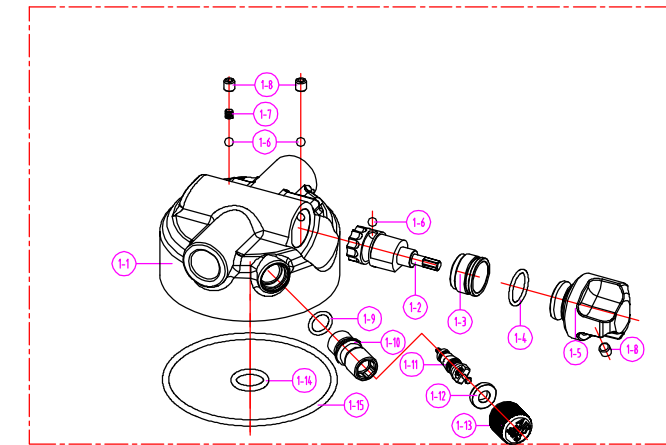

SR SUNTOUR

RS19-EDGE R

TRUNNION

Date	2018.09.05	Version	1
Amended			

NO.	DESCRIPTION	SR CODE	MATERIAL	75 250 R	170 230 R	65 160 R	55 150 R	45 140 R	35 130 R
20	O RING	FAA352	NBR	1	1	1	1	1	1
19	AL BUSHING	RAA073	AL6061	2	2	2	2	2	2
18	DU	REE074	STEEL	1	1	1	1	1	1
17	CAS CYLINDER ASSEMBLY	RBA305-50							1
		RBA305-40							
		RBA305-30					1		
		RBA305-20				1			
16	O RING	RAA100	NBR	1	1	1	1	1	
15	AIR CAP	RAA102	AL6061	1	1	1	1	1	
14	O RING	FAA140	NBR	1	1	1	1	1	
13	AIR VALVE	FAA170-10		1	1	1	1	1	
12	X RING	RAA046	NBR	1	1	1	1	1	
11	FLOATING PISTON	REE066	AL6061	1	1	1	1	1	
10	MAIN BODY	RLB120-6	AL7050						1
		RLB120-5	AL7050						1
		RLB120-4	AL7050				1		
		RLB120-3	AL7050			1			
		RLB120-2	AL7050	1					
9	MAIN SPINDLE ASSEMBLY	RBA312-50							1
		RBA312-40						1	
		RBA312-30				1			
		RBA312-20			1				
		RBA312-10		1					
8	SCREW	PSB103	STEEL	1	1	1	1	1	
7	STEEL BALL	DS0001	STEEL	1	1	1	1	1	
6	SUPPORT SET ASSEMBLY	RBA304		1	1	1	1	1	
5	O RING	RAA074	NBR	1	1	1	1	1	
4	O RING	RAA012	NBR	1	1	1	1	1	
3	TRAVEL SPACER	REE203	ABS	1	1	1	1	1	
2	WASHER	RSW097	STEEL	1	1	1	1	1	
1	TOP ASSEMBLY	RBA301-40		1	1	1	1	1	