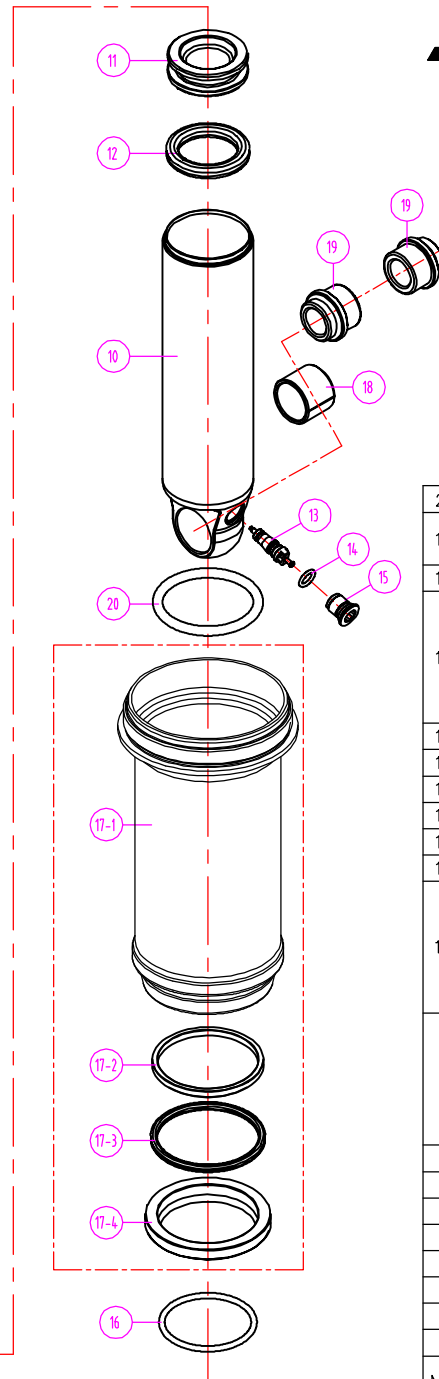

SR SUNTOUR

RS19-EDGE R

TRUNNION

Date	2018.09.05	Version	1
Amended			

NO.	DESCRIPTION	SR CODE	MATERIAL	75 250 R	170 230 R	65 160 R	55 150 R	45 140 R	35 130 R
20	O RING	FAA352	NBR	1	1	1	1	1	1
19	AL BUSHING	RAA073	AL6061	2	2	2	2	2	2
18	DU	REE074	STEEL	1	1	1	1	1	1
17	CAS CYLINDER ASSEMBLY	RBA305-50							1
		RBA305-40							
		RBA305-30					1		
		RBA305-20				1			
16	O RING	RAA100	NBR	1	1	1	1	1	
15	AIR CAP	RAA102	AL6061	1	1	1	1	1	
14	O RING	FAA140	NBR	1	1	1	1	1	
13	AIR VALVE	FAA170-10		1	1	1	1	1	
12	X RING	RAA046	NBR	1	1	1	1	1	
11	FLOATING PISTON	REE066	AL6061	1	1	1	1	1	
10	MAIN BODY	RLB120-6	AL7050						1
		RLB120-5	AL7050						1
		RLB120-4	AL7050				1		
		RLB120-3	AL7050			1			
		RLB120-2	AL7050	1					
9	MAIN SPINDLE ASSEMBLY	RBA312-50							1
		RBA312-40						1	
		RBA312-30				1			
		RBA312-20			1				
		RBA312-10		1					
8	SCREW	PSB103	STEEL	1	1	1	1	1	
7	STEEL BALL	DS0001	STEEL	1	1	1	1	1	
6	SUPPORT SET ASSEMBLY	RBA304		1	1	1	1	1	
5	O RING	RAA074	NBR	1	1	1	1	1	
4	O RING	RAA012	NBR	1	1	1	1	1	
3	TRAVEL SPACER	REE203	ABS	1	1	1	1	1	
2	WASHER	RSW097	STEEL	1	1	1	1	1	
1	TOP ASSEMBLY	RBA301-40		1	1	1	1	1	