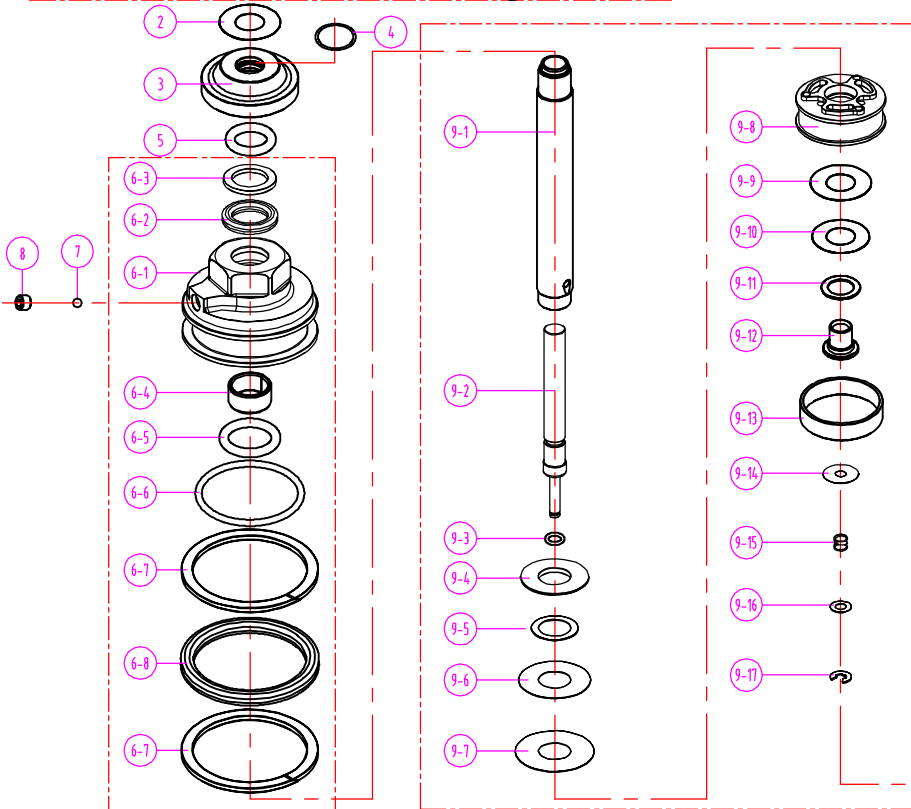

SR SUNTOUR

RS19-EDGE R

TRUNNION

Date	2018.09.05	Version	1
Amended			

NO.	DESCRIPTION	SR CODE	MATERIAL	75 250 R	170 230 R	65 160 R	55 150 R	45 140 R	35 130 R
20	O RING	FAA352	NBR	1	1	1	1	1	1
19	AL BUSHING	RAA073	AL6061	2	2	2	2	2	2
18	DU	REE074	STEEL	1	1	1	1	1	1
17	CAS CYLINDER ASSEMBLY	RBA305-50							1
		RBA305-40							
		RBA305-30					1		
		RBA305-20				1			
16	O RING	RAA100	NBR	1	1	1	1	1	
15	AIR CAP	RAA102	AL6061	1	1	1	1	1	
14	O RING	FAA140	NBR	1	1	1	1	1	
13	AIR VALVE	FAA170-10		1	1	1	1	1	
12	X RING	RAA046	NBR	1	1	1	1	1	
11	FLOATING PISTON	REE066	AL6061	1	1	1	1	1	
10	MAIN BODY	RLB120-6	AL7050						1
		RLB120-5	AL7050						1
		RLB120-4	AL7050				1		
		RLB120-3	AL7050			1			
		RLB120-2	AL7050	1					
9	MAIN SPINDLE ASSEMBLY	RBA312-50							1
		RBA312-40						1	
		RBA312-30				1			
		RBA312-20			1				
		RBA312-10		1					
8	SCREW	PSB103	STEEL	1	1	1	1	1	
7	STEEL BALL	DS0001	STEEL	1	1	1	1	1	
6	SUPPORT SET ASSEMBLY	RBA304		1	1	1	1	1	
5	O RING	RAA074	NBR	1	1	1	1	1	
4	O RING	RAA012	NBR	1	1	1	1	1	
3	TRAVEL SPACER	REE203	ABS	1	1	1	1	1	
2	WASHER	RSW097	STEEL	1	1	1	1	1	
1	TOP ASSEMBLY	RBA301-40		1	1	1	1	1	