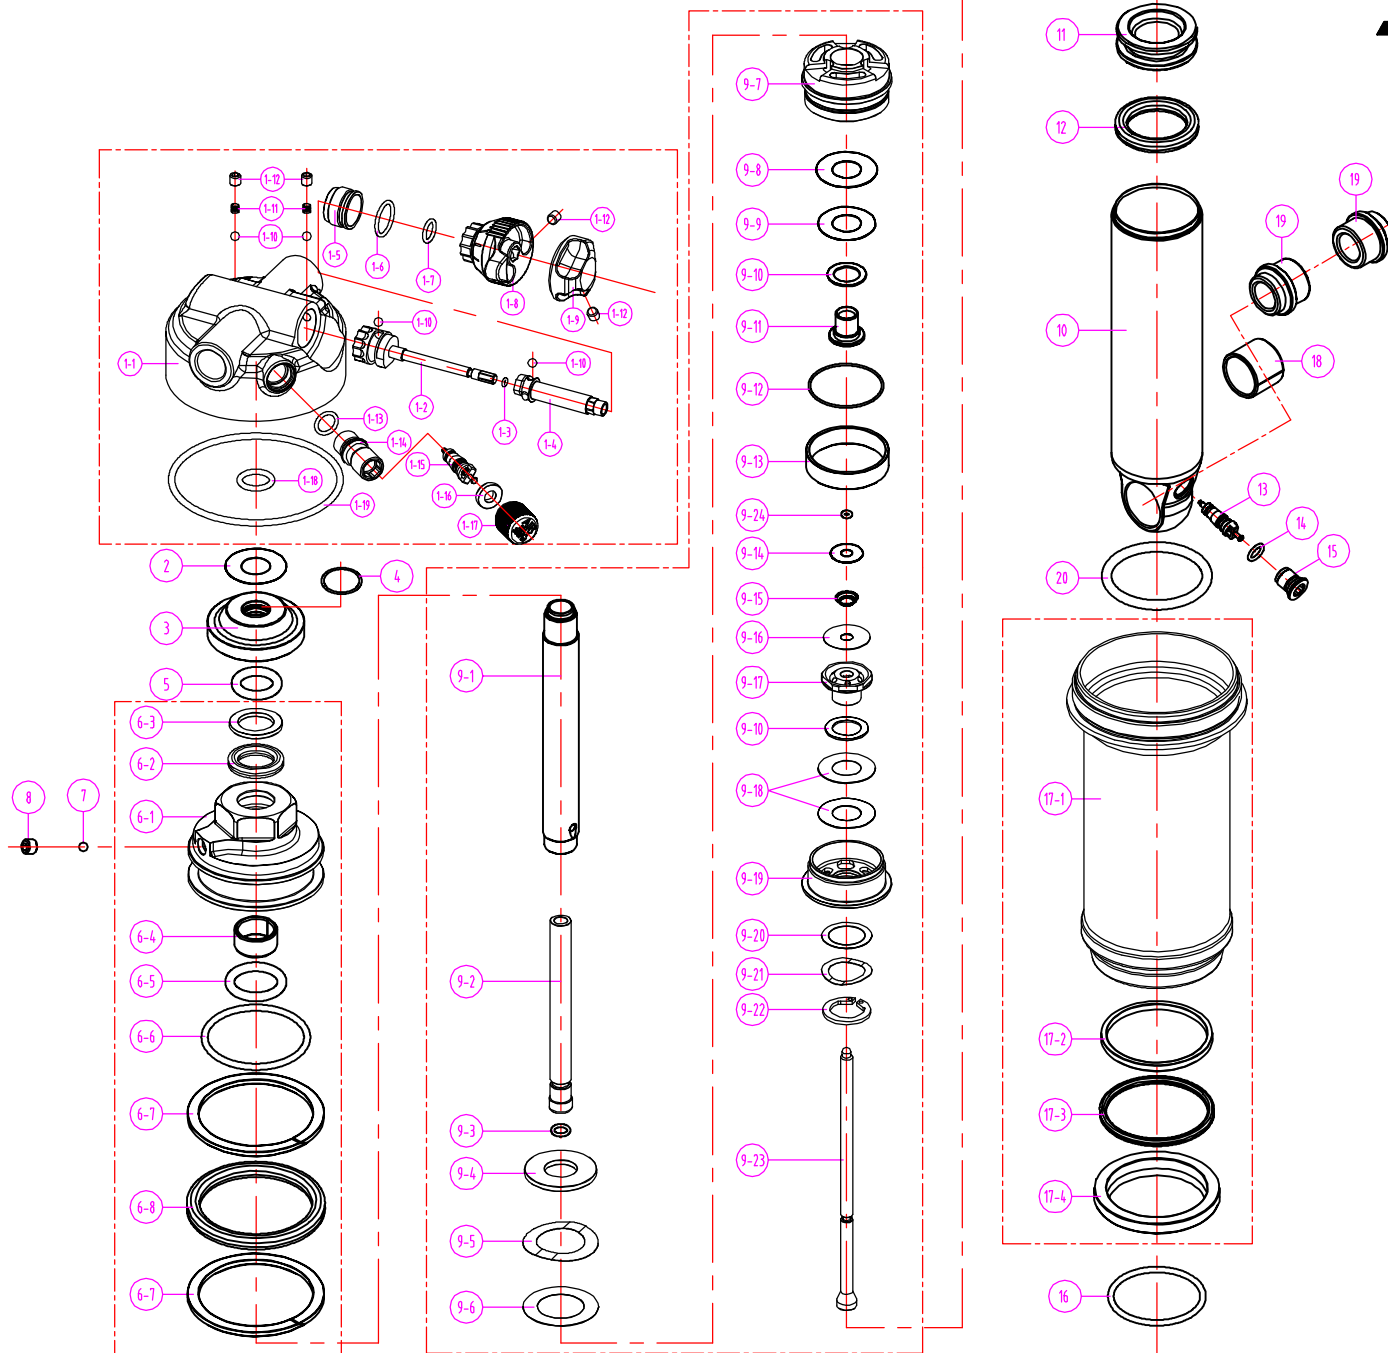

SR SUNTOUR

RS19-EDGE RC

TRUNNION

Date	2018.09.05	Version	1
Amended			

20	O RING	FAA352	NBR	1	1	1	1	1	
19	AL BUSHING	RAA073	AL6061	2	2	2	2	2	
		RAA072	AL6061	2	2	2	2	2	
18	DU	REE074	STEEL	1	1	1	1	1	
17	CAS CYLINDER ASSEMBLY	RBA305-50						1	
		RBA305-40					1		
		RBA305-30				1			
		RBA305-20			1				
		RBA305-10		1					
16	O RING	RAA100	NBR	1	1	1	1	1	
15	AIR CAP	RAA102	AL6061	1	1	1	1	1	
14	O RING	FAA140	NBR	1	1	1	1	1	
13	AIR VALVE	FAA170		1	1	1	1	1	
12	X RING	RAA046	NBR	1	1	1	1	1	
11	FLOATING PISTON	REE066	AL6061	1	1	1	1	1	
10	MAIN BODY	RLB120-6	AL7050					1	
		RLB120-5	AL7050				1		
		RLB120-4	AL7050			1			
		RLB120-3	AL7050		1				
		RLB120-2	AL7050	1					
9	MAIN SPINDLE ASSEMBLY	RBA310-50						1	
		RBA310-40					1		
		RBA310-30				1			
		RBA310-20			1				
		RBA310-10		1					
8	SCREW	PSB103	STEEL	1	1	1	1	1	
7	STEEL BALL	DS0001	STEEL	1	1	1	1	1	
6	SUPPORT SET ASSEMBLY	RBA304		1	1	1	1	1	
5	O RING	RAA074	NBR	1	1	1	1	1	
4	O RING	RAA012	NBR	1	1	1	1	1	
3	TRAVEL SPACER	REE203	ABS	1	1	1	1	1	
2	WASHER	RSW097	STEEL	1	1	1	1	1	
1	TOP ASSEMBLY	RBA303-20		1	1	1	1	1	
NO.	DESCRIPTION	SR CODE	MATERIAL	75 RC	170 225 RC	65 60 RC	55 50 RC	45 40 RC	35 30 RC