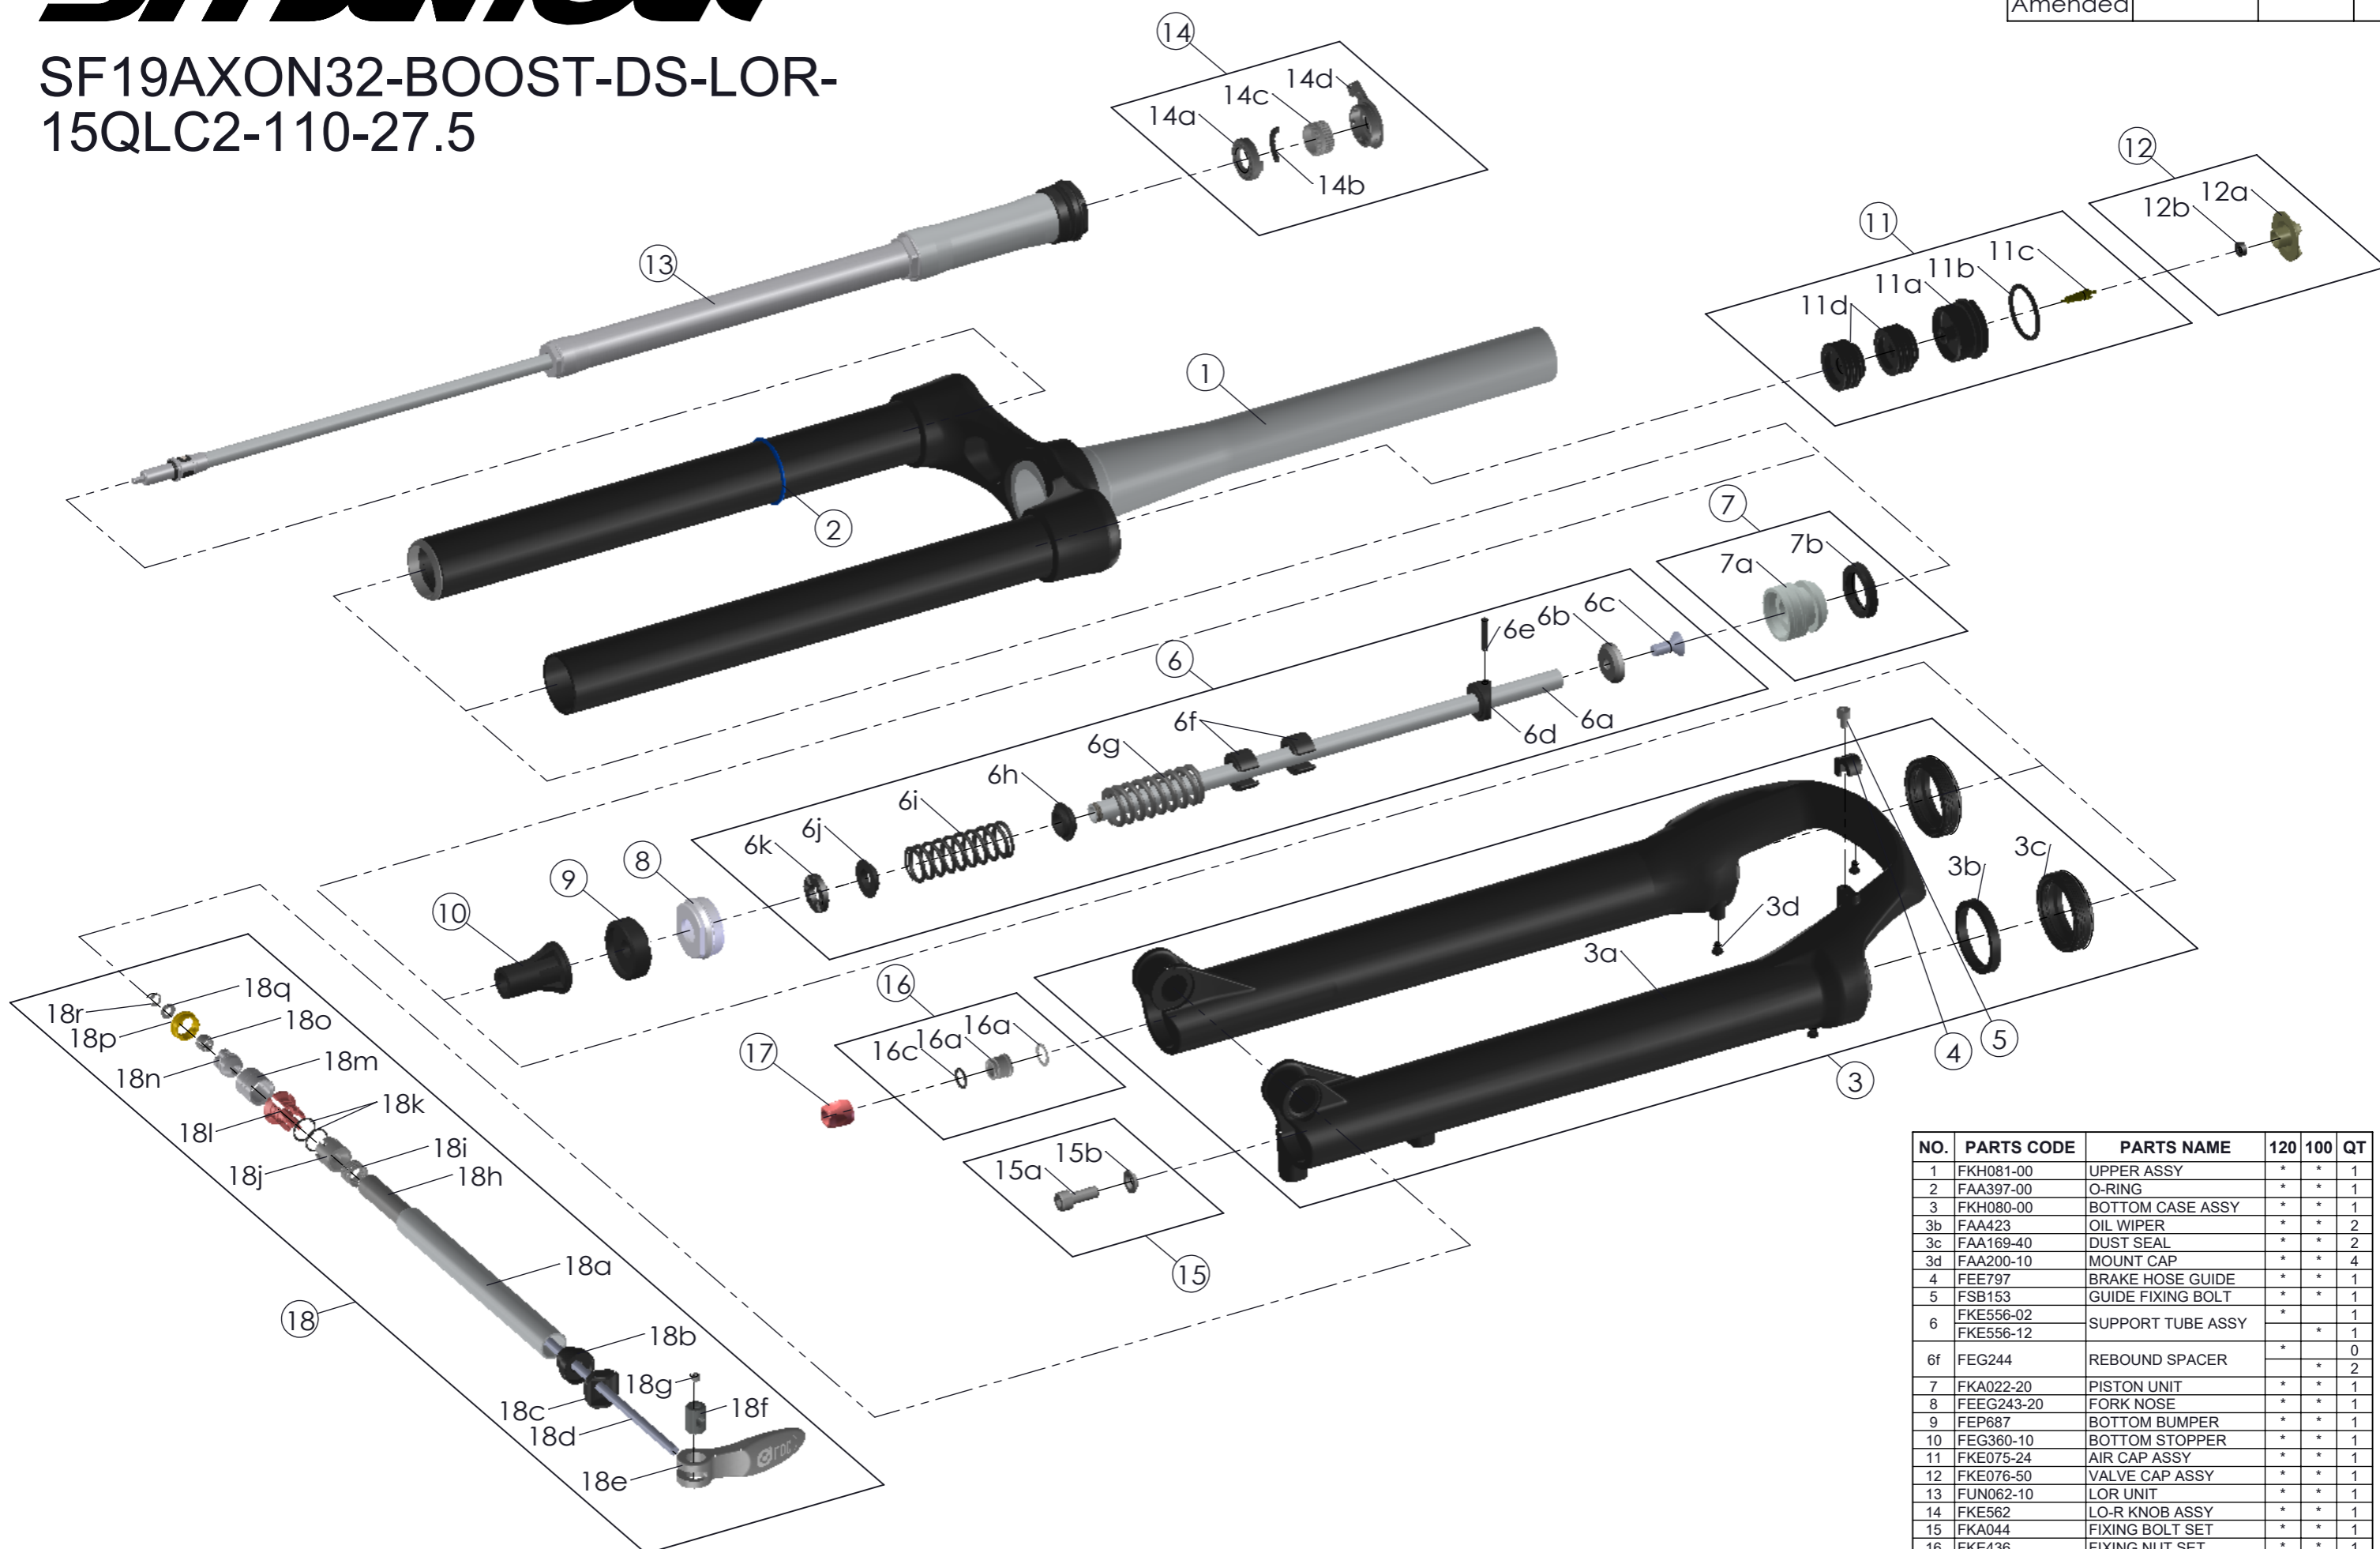

SUNTOUR

SF19AXON32-BOOST-DS-LOR-15QLC2-110-27.5

| | | | |
|---------|------------|---------|---|
| Date | 2018.-8.29 | Version | 0 |
| Amended | | | |

| NO. | PARTS CODE | PARTS NAME | 120 | 100 | QT |
|-----|------------|---------------------|-----|-----|----|
| 1 | FKH081-00 | UPPER ASSY | * | * | 1 |
| 2 | FAA397-00 | O-RING | * | * | 1 |
| 3 | FKH080-00 | BOTTOM CASE ASSY | * | * | 1 |
| 3b | FAA423 | OIL WIPER | * | * | 2 |
| 3c | FAA169-40 | DUST SEAL | * | * | 2 |
| 3d | FAA200-10 | MOUNT CAP | * | * | 4 |
| 4 | FEE797 | BRAKE HOSE GUIDE | * | * | 1 |
| 5 | FSB153 | GUIDE FIXING BOLT | * | * | 1 |
| 6 | FKE556-02 | SUPPORT TUBE ASSY | * | * | 1 |
| | FKE556-12 | | * | * | 1 |
| 6f | FEG244 | REBOUND SPACER | * | * | 2 |
| 7 | FKA022-20 | PISTON UNIT | * | * | 1 |
| 8 | FEEG243-20 | FORK NOSE | * | * | 1 |
| 9 | FEP687 | BOTTOM BUMPER | * | * | 1 |
| 10 | FEG360-10 | BOTTOM STOPPER | * | * | 1 |
| 11 | FKE075-24 | AIR CAP ASSY | * | * | 1 |
| 12 | FKE076-50 | VALVE CAP ASSY | * | * | 1 |
| 13 | FUN062-10 | LOR UNIT | * | * | 1 |
| 14 | FKE562 | LO-R KNOB ASSY | * | * | 1 |
| 15 | FKA044 | FIXING BOLT SET | * | * | 1 |
| 16 | FKE436 | FIXING NUT SET | * | * | 1 |
| 17 | FEE923 | REBOUND KNOB | * | * | 1 |
| 18 | FKA100-35 | 15QLC2-110 AXLE SET | * | * | 1 |