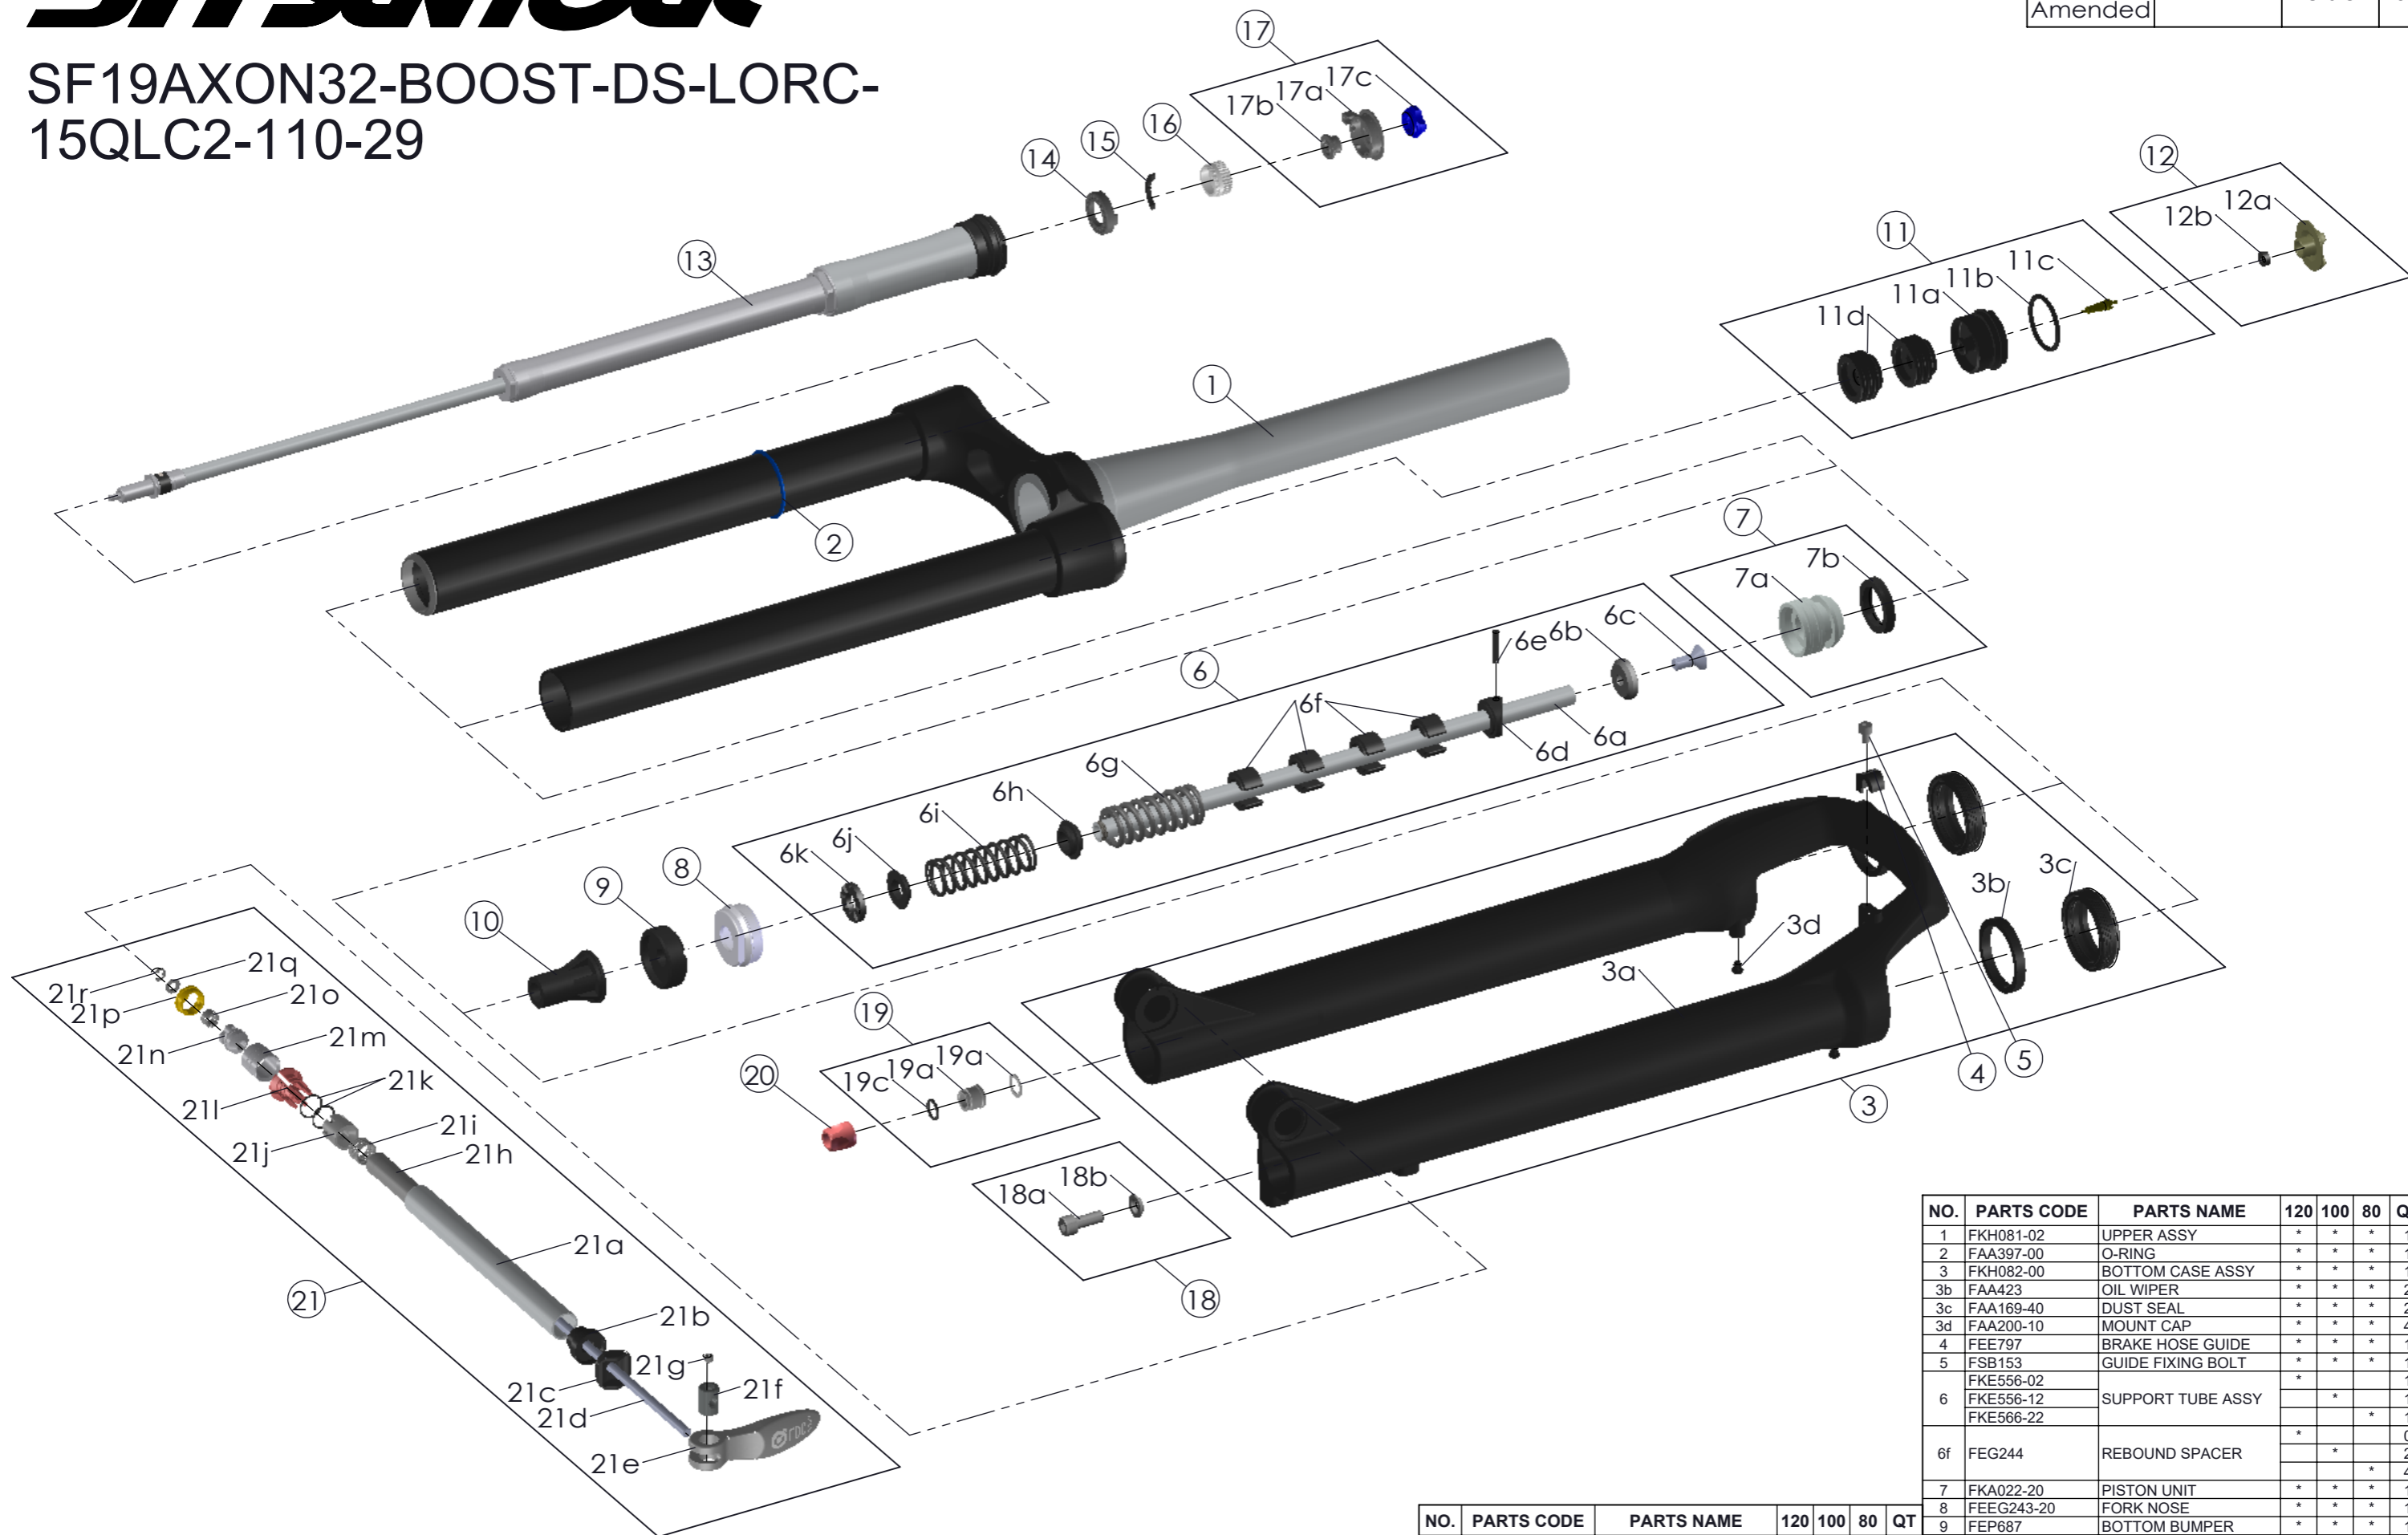

SUNTOUR

SF19AXON32-BOOST-DS-LORC-15QLC2-110-29

Date	2018.-9.-4	Version	0
Amended			

NO.	PARTS CODE	PARTS NAME	120	100	80	QT
1	FKH081-02	UPPER ASSY	*	*	*	1
2	FAA397-00	O-RING	*	*	*	1
3	FKH082-00	BOTTOM CASE ASSY	*	*	*	1
3b	FAA423	OIL WIPER	*	*	*	2
3c	FAA169-40	DUST SEAL	*	*	*	2
3d	FAA200-10	MOUNT CAP	*	*	*	4
4	FEE797	BRAKE HOSE GUIDE	*	*	*	1
5	FSB153	GUIDE FIXING BOLT	*	*	*	1
6	FKE556-02	SUPPORT TUBE ASSY	*	*	*	1
	FKE556-12		*	*	1	
	FKE566-22		*	*	1	
6f	FEG244	REBOUND SPACER	*	*	0	
7	FKA022-20	PISTON UNIT	*	*	*	1
8	FEEG243-20	FORK NOSE	*	*	*	1
9	FEP687	BOTTOM BUMPER	*	*	*	1
10	FEG360-30	BOTTOM STOPPER	*	*	*	1
11	FKE075-24	AIR CAP ASSY	*	*	*	1
12	FKE076-50	VALVE CAP ASSY	*	*	*	1
13	FUN072-70	LORC UNIT	*	*	*	1
14	FEE257	CLICK HOLDER	*	*	*	1
15	FEE258	ADJUST CLICK	*	*	*	1
16	FEE256-30	ADJUST CORE	*	*	*	1
17	FKE421	LO-RC KNOB ASSY	*	*	*	1
18	FKA044	FIXING BOLT SET	*	*	*	1
19	FKE436	FIXING NUT SET	*	*	*	1
20	FEE923	REBOUND KNOB	*	*	*	1
21	FKA100-35	15QLC2-110 AXLE SET	*	*	*	1

NO.	PARTS CODE	PARTS NAME	120	100	80	QT
16	FEE256-30	ADJUST CORE	*	*	*	1
17	FKE421	LO-RC KNOB ASSY	*	*	*	1
18	FKA044	FIXING BOLT SET	*	*	*	1
19	FKE436	FIXING NUT SET	*	*	*	1
20	FEE923	REBOUND KNOB	*	*	*	1
21	FKA100-35	15QLC2-110 AXLE SET	*	*	*	1