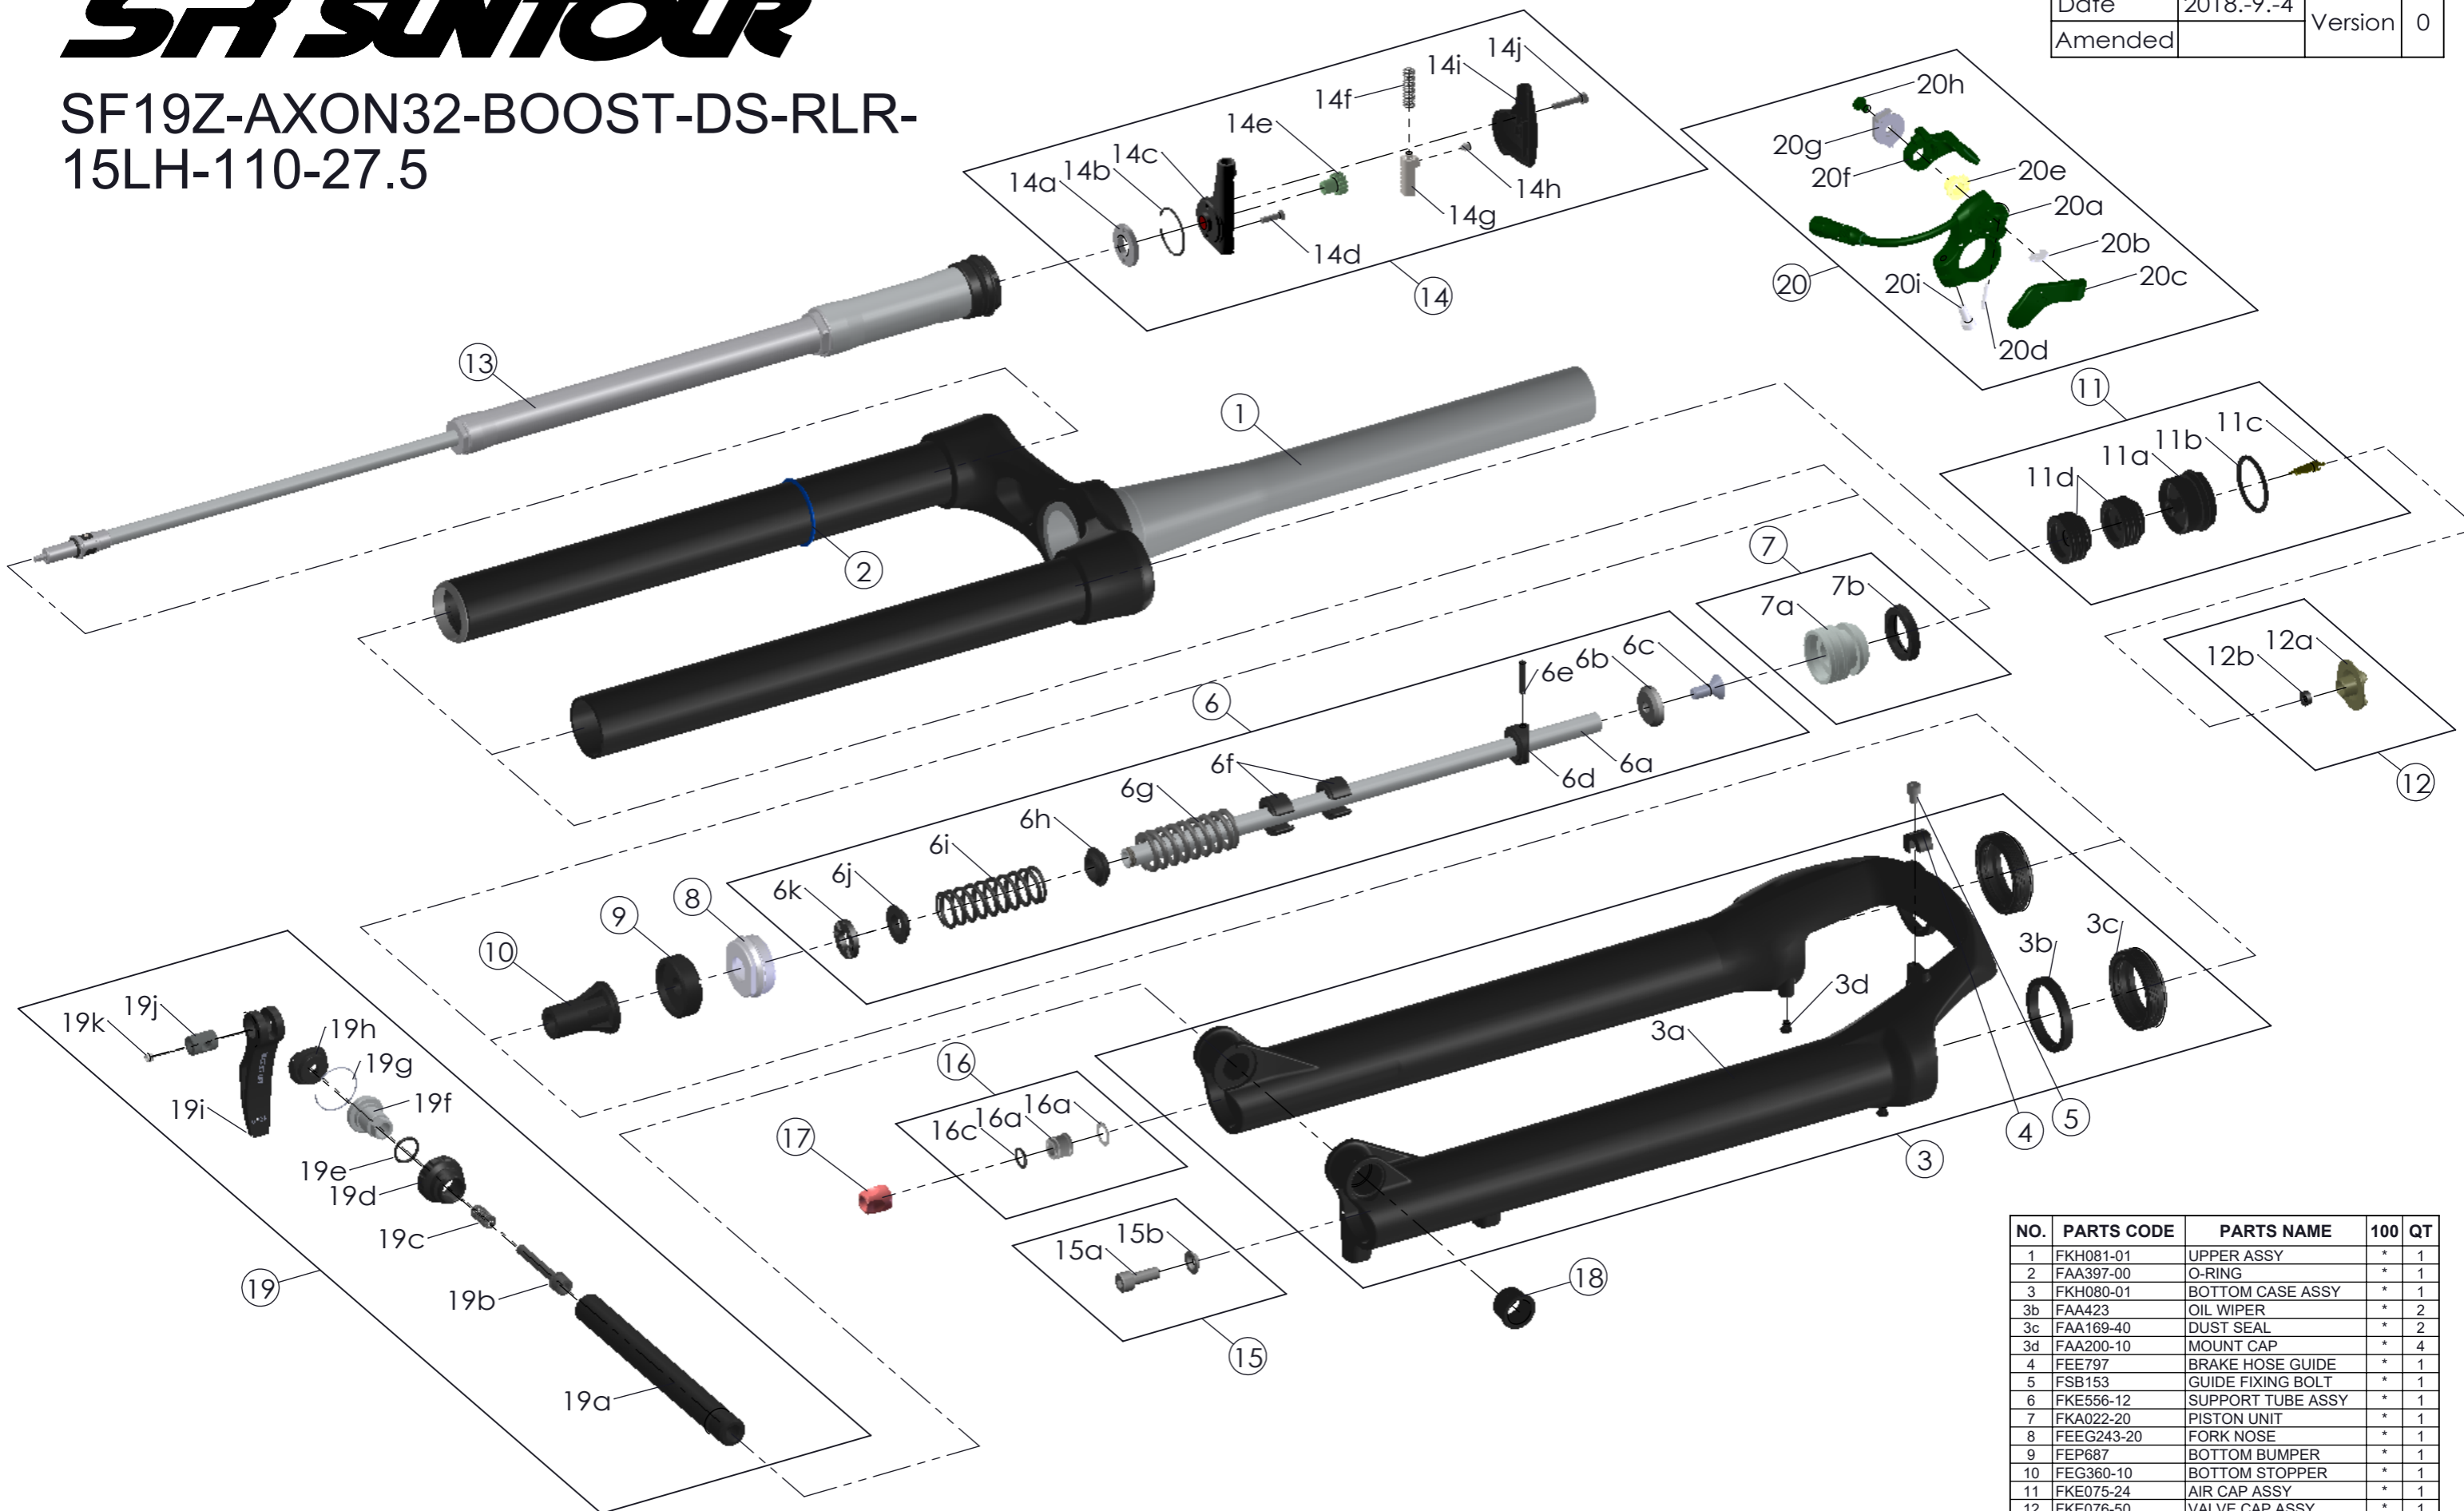

# SUNTOUR

SF19Z-AXON32-BOOST-DS-RLR-15LH-110-27.5

Date	2018.-9.-4	Version	0
Amended			

NO.	PARTS CODE	PARTS NAME	100	QT
1	FKH081-01	UPPER ASSY	*	1
2	FAA397-00	O-RING	*	1
3	FKH080-01	BOTTOM CASE ASSY	*	1
3b	FAA423	OIL WIPER	*	2
3c	FAA169-40	DUST SEAL	*	2
3d	FAA200-10	MOUNT CAP	*	4
4	FEE797	BRAKE HOSE GUIDE	*	1
5	FSB153	GUIDE FIXING BOLT	*	1
6	FKE556-12	SUPPORT TUBE ASSY	*	1
7	FKA022-20	PISTON UNIT	*	1
8	FEEG243-20	FORK NOSE	*	1
9	FEP687	BOTTOM BUMPER	*	1
10	FEG360-10	BOTTOM STOPPER	*	1
11	FKE075-24	AIR CAP ASSY	*	1
12	FKE076-50	VALVE CAP ASSY	*	1
13	FUN063-10	RLR UNIT	*	1
14	FKE112-02	RL REMOTE ASSY	*	1
15	FKA044	FIXING BOLT SET	*	1
16	FKE436	FIXING NUT SET	*	1
17	FEE923	REBOUND KNOB	*	1
18	FSN075-20	BUSH NUT	*	1
19	FKA116	15LH AXLE SET	*	1
20	SL12SC-RLO	REMOTE LEVER ASSY	*	1