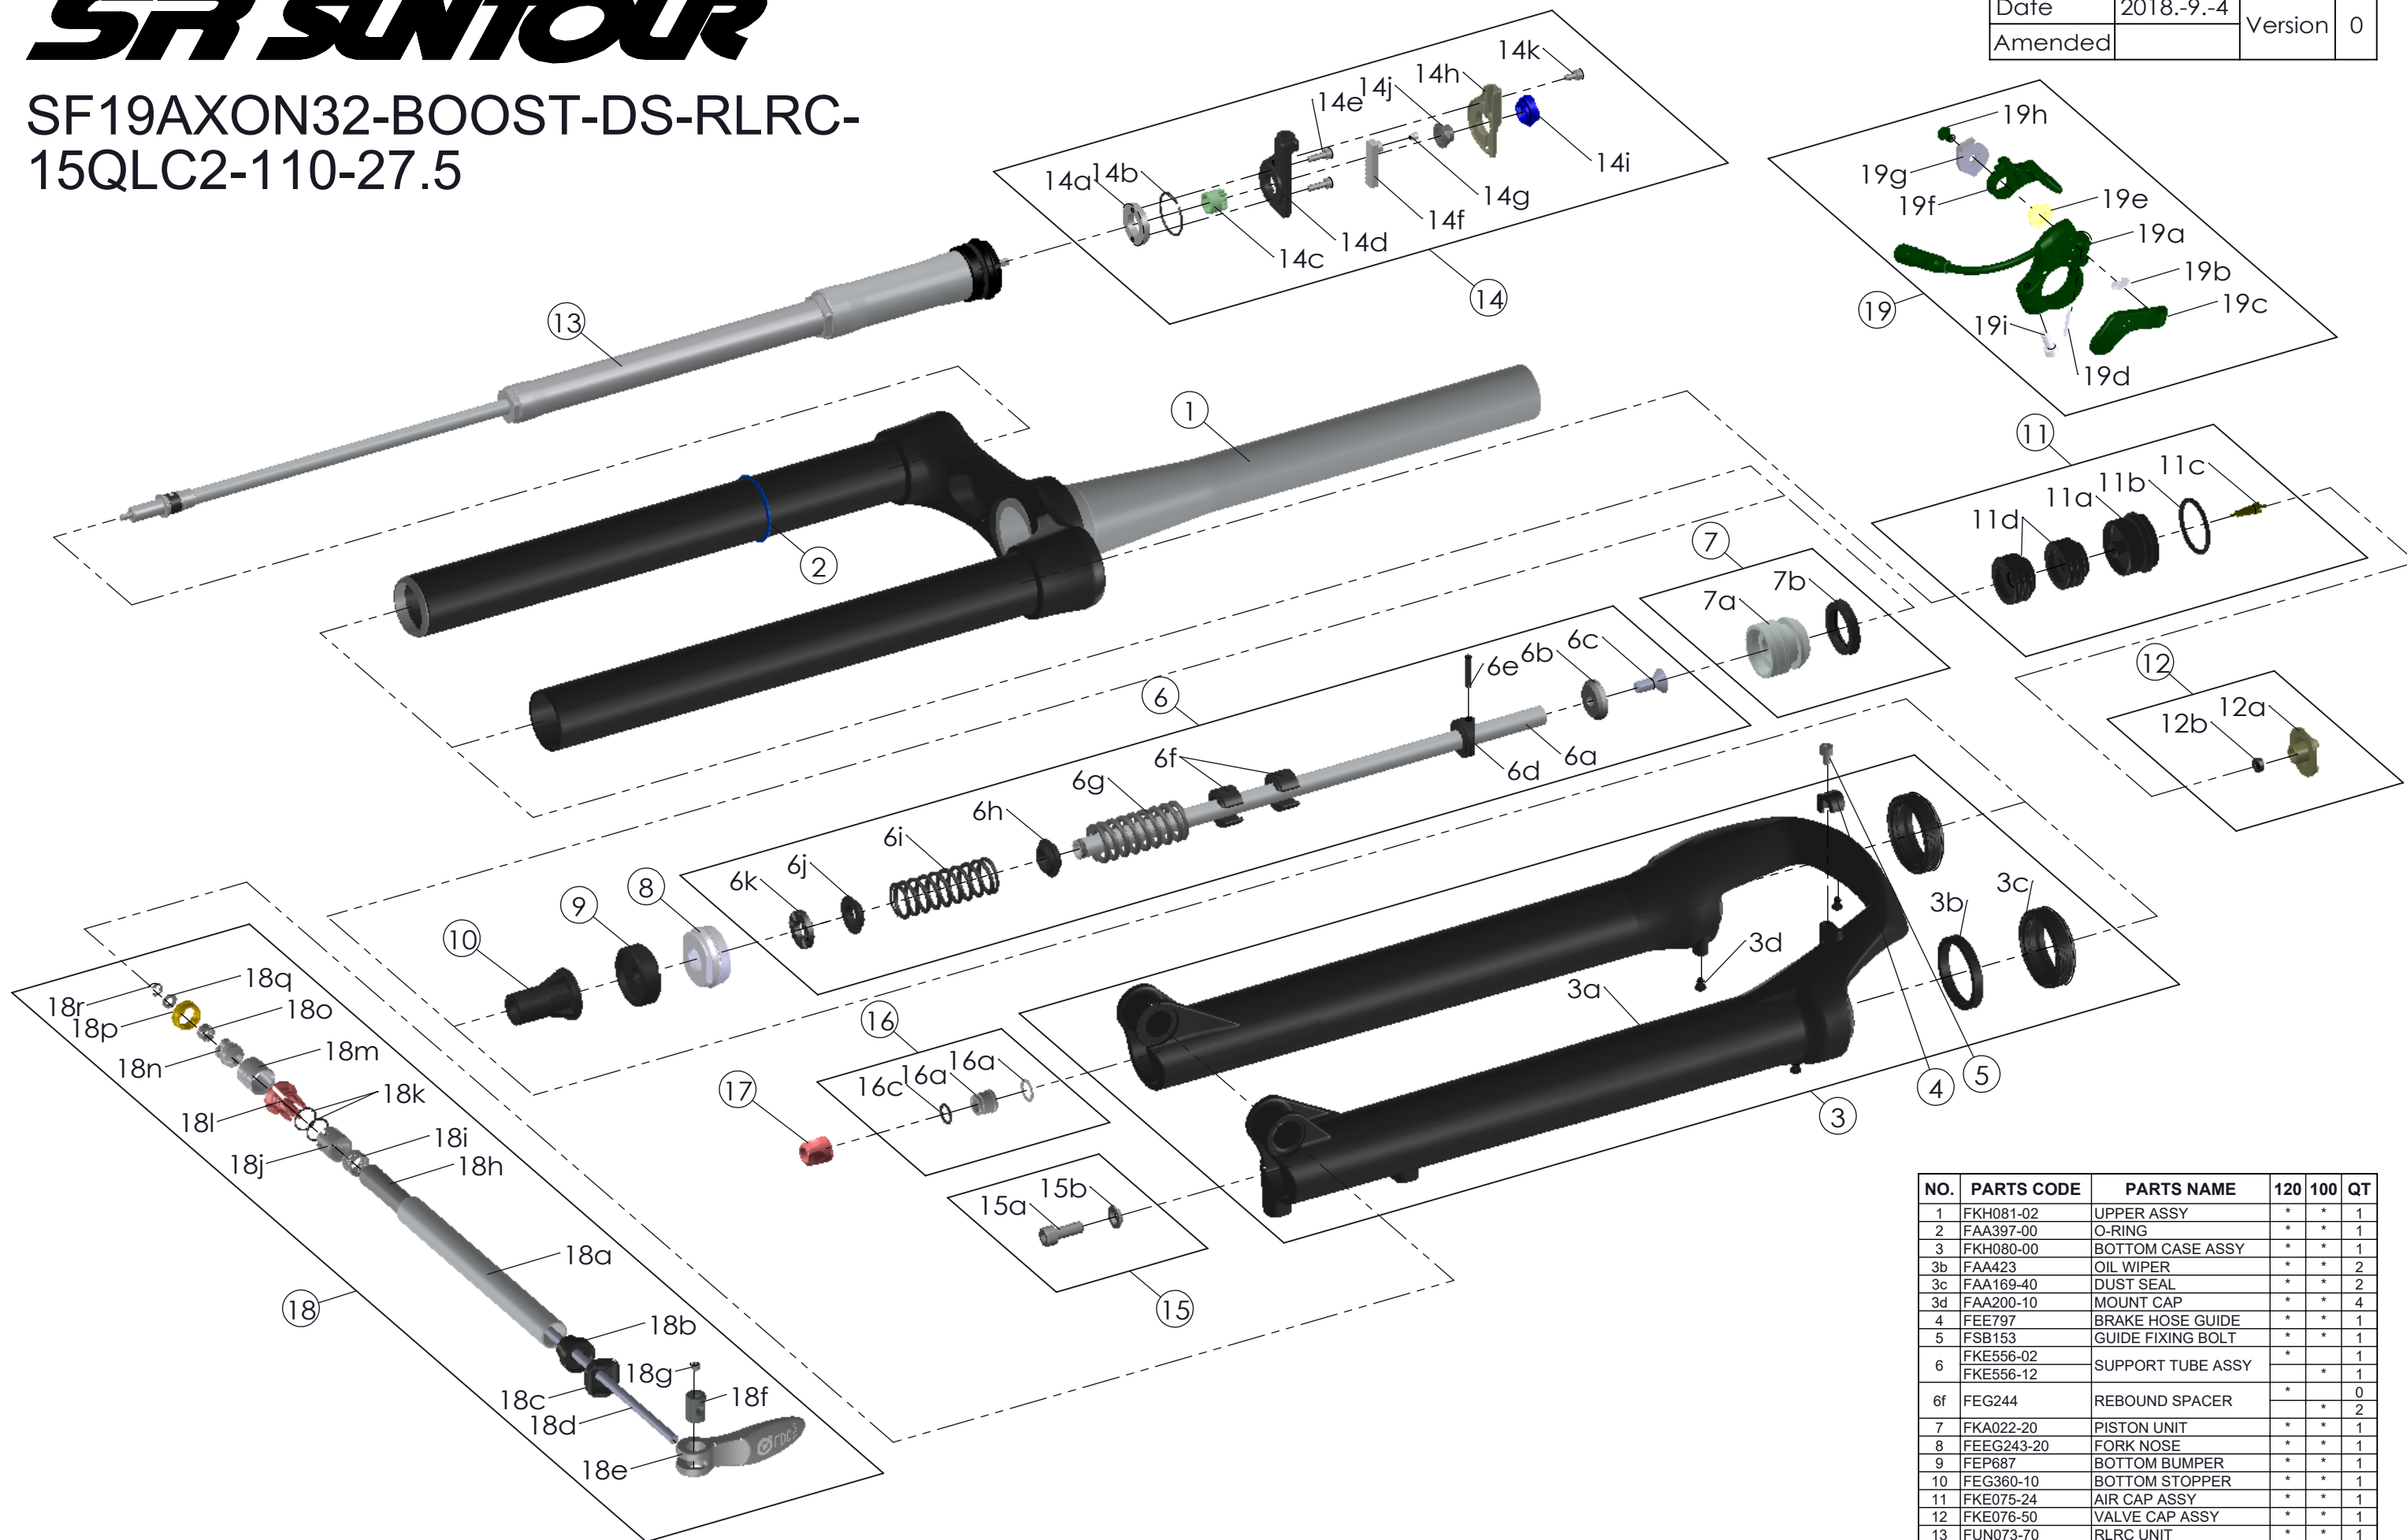

# SR SUNTOUR

SF19AXON32-BOOST-DS-RLRC-15QLC2-110-27.5

Date	2018.-9.-4	Version	0
Amended			

NO.	PARTS CODE	PARTS NAME	120	100	QT
1	FKH081-02	UPPER ASSY	*	*	1
2	FAA397-00	O-RING	*	*	1
3	FKH080-00	BOTTOM CASE ASSY	*	*	1
3b	FAA423	OIL WIPER	*	*	2
3c	FAA169-40	DUST SEAL	*	*	2
3d	FAA200-10	MOUNT CAP	*	*	4
4	FEE797	BRAKE HOSE GUIDE	*	*	1
5	FSB153	GUIDE FIXING BOLT	*	*	1
6	FKE556-02	SUPPORT TUBE ASSY	*	*	1
	FKE556-12		*	*	1
6f	FEG244	REBOUND SPACER	*	*	2
7	FKA022-20	PISTON UNIT	*	*	1
8	FEEG243-20	FORK NOSE	*	*	1
9	FEP687	BOTTOM BUMPER	*	*	1
10	FEG360-10	BOTTOM STOPPER	*	*	1
11	FKE075-24	AIR CAP ASSY	*	*	1
12	FKE076-50	VALVE CAP ASSY	*	*	1
13	FUN073-70	RLRC UNIT	*	*	1
14	FKE420	REMOTE ASSY	*	*	1
15	FKA044	FIXING BOLT SET	*	*	1
16	FKE436	FIXING NUT SET	*	*	1
17	FEE923	REBOUND KNOB	*	*	1
18	FKA100-35	15QLC2-110 AXLE SET	*	*	1
19	SL12SC-RLO	REMOTE LEVER ASSY	*	*	1