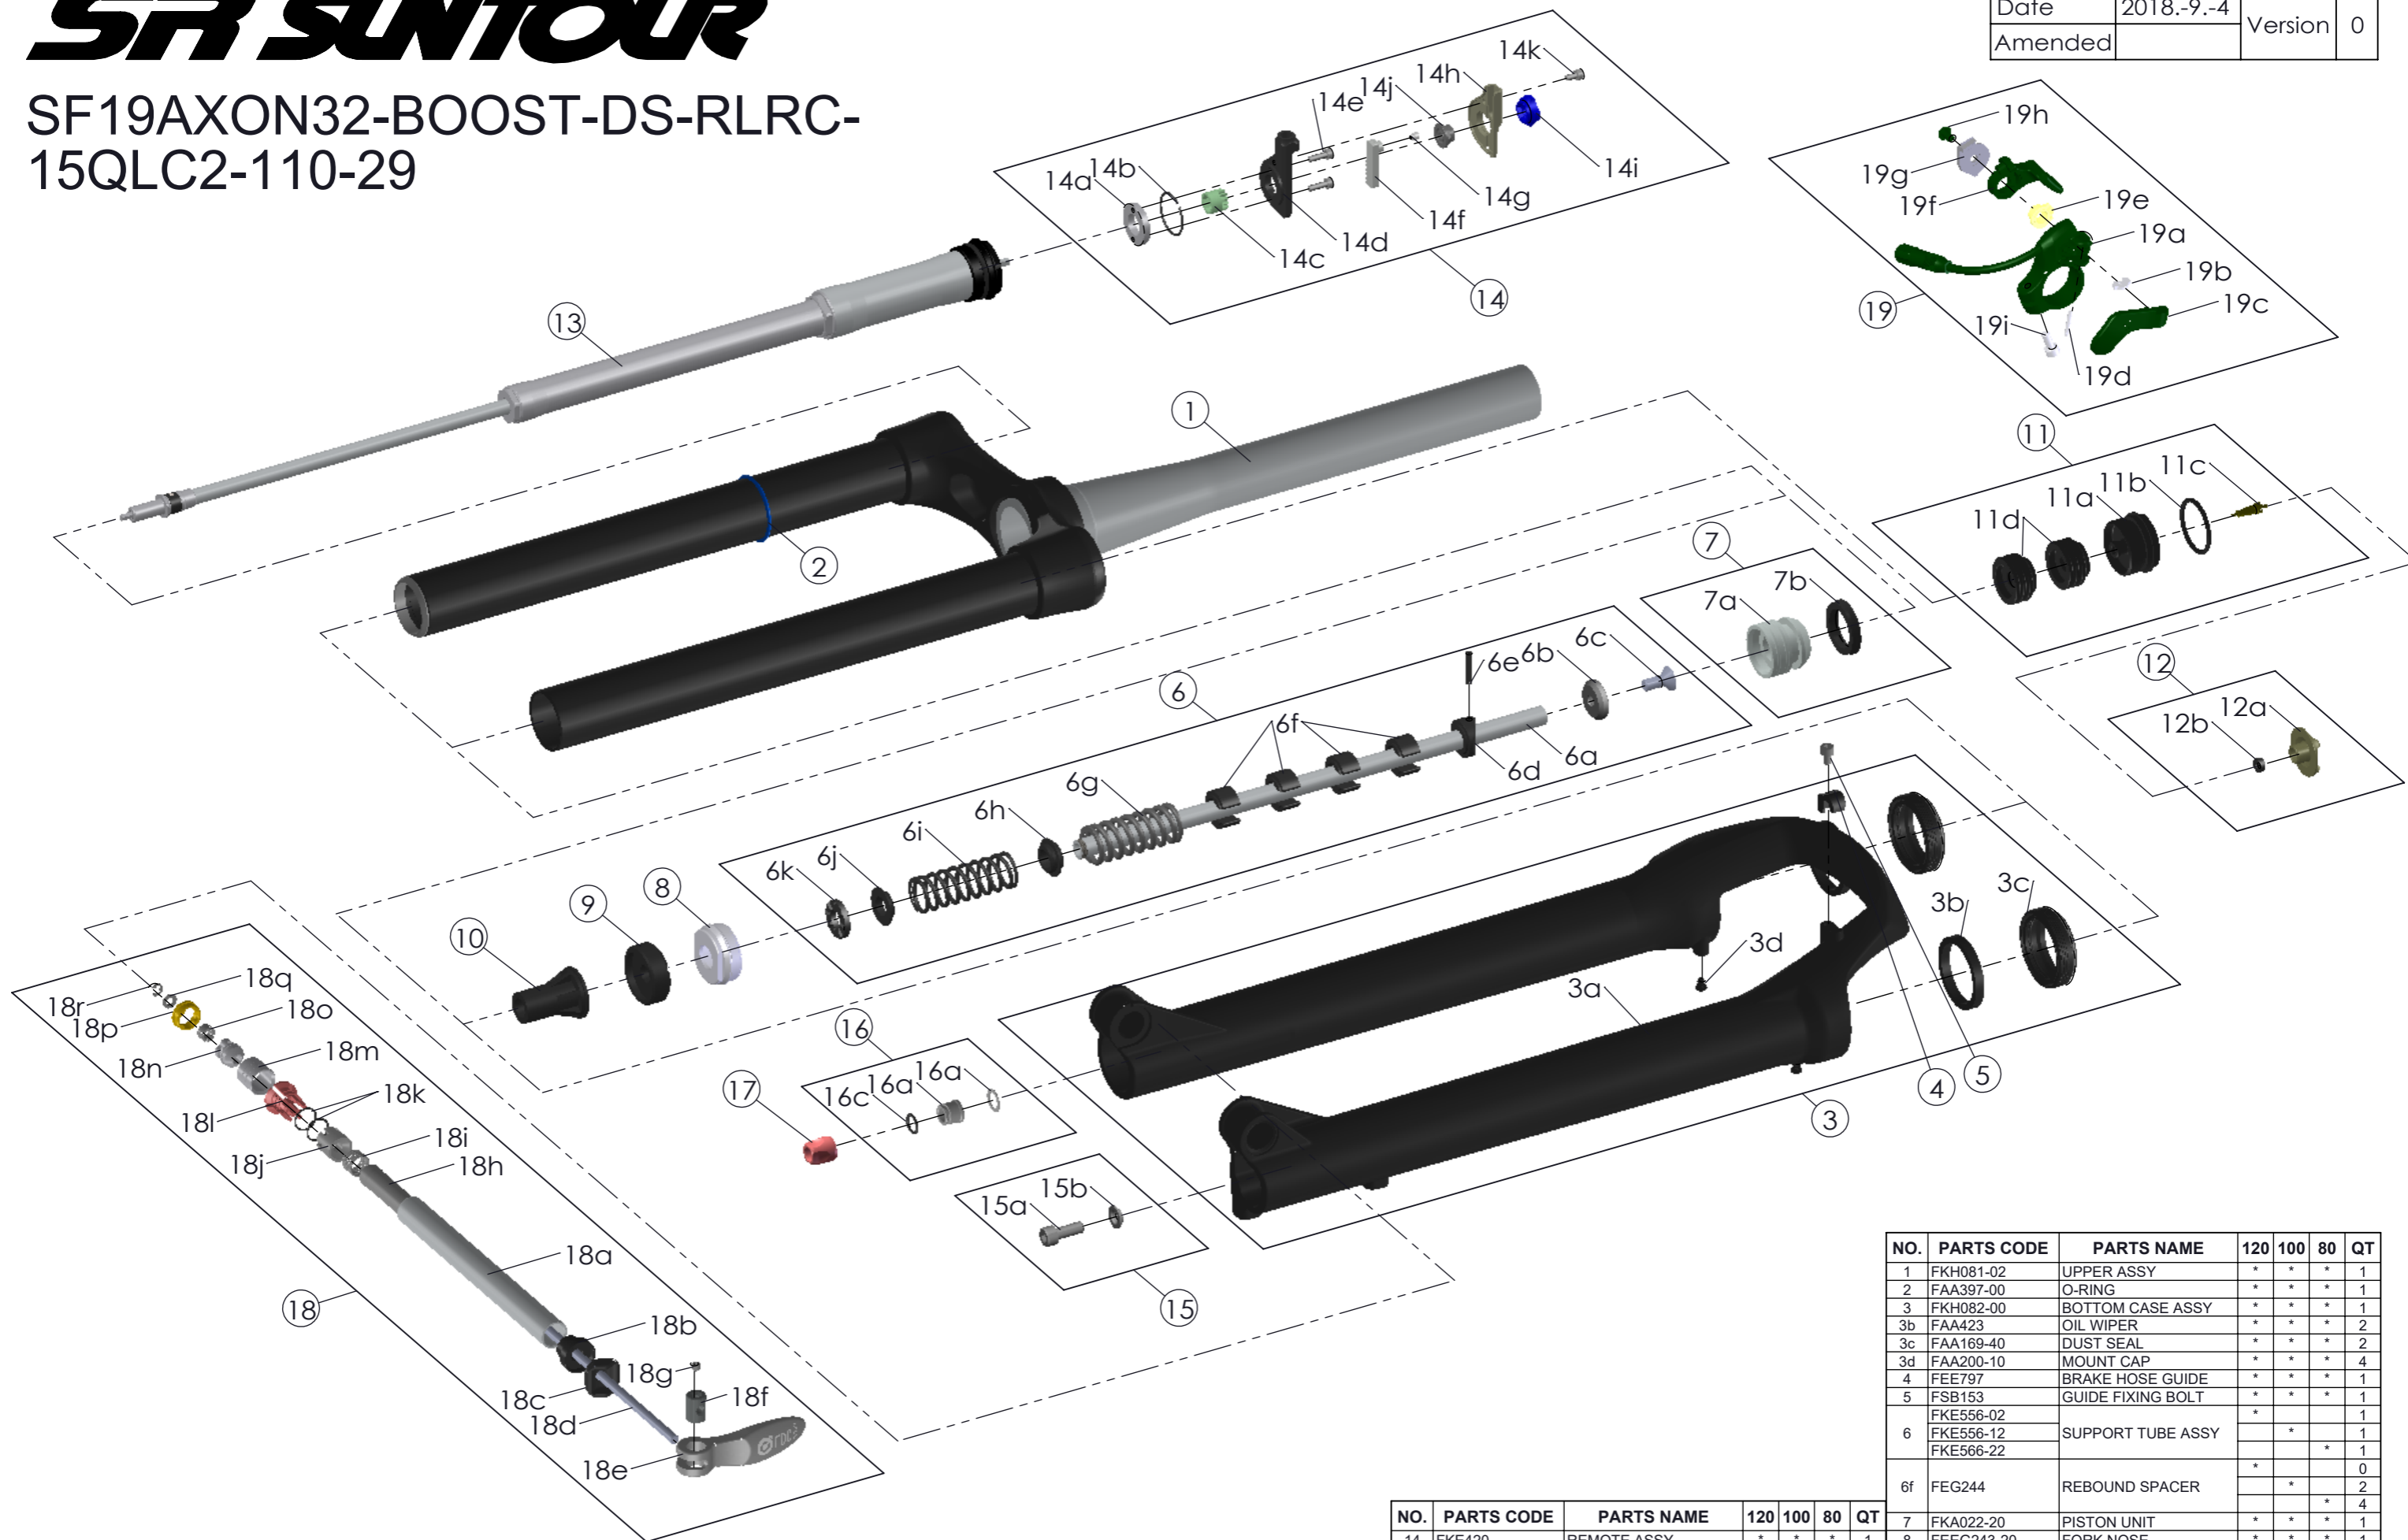

SUNTOUR

SF19AXON32-BOOST-DS-RLRC-15QLC2-110-29

Date	2018.-9.-4	Version	0
Amended			

NO.	PARTS CODE	PARTS NAME	120	100	80	QT
1	FKH081-02	UPPER ASSY	*	*	*	1
2	FAA397-00	O-RING	*	*	*	1
3	FKH082-00	BOTTOM CASE ASSY	*	*	*	1
3b	FAA423	OIL WIPER	*	*	*	2
3c	FAA169-40	DUST SEAL	*	*	*	2
3d	FAA200-10	MOUNT CAP	*	*	*	4
4	FEE797	BRAKE HOSE GUIDE	*	*	*	1
5	FSB153	GUIDE FIXING BOLT	*	*	*	1
6	FKE556-02	SUPPORT TUBE ASSY	*	*	*	1
	FKE556-12		*	*	1	
	FKE566-22		*	*	1	
6f	FEG244	REBOUND SPACER	*	*	2	
7	FKA022-20	PISTON UNIT	*	*	*	1
8	FEEG243-20	FORK NOSE	*	*	*	1
9	FEP687	BOTTOM BUMPER	*	*	*	1
10	FEG360-30	BOTTOM STOPPER	*	*	*	1
11	FKE075-24	AIR CAP ASSY	*	*	*	1
12	FKE076-50	VALVE CAP ASSY	*	*	*	1
13	FUN073-70	LORC UNIT	*	*	*	1
14	FKE420	REMOTE ASSY	*	*	*	1
15	FKA044	FIXING BOLT SET	*	*	*	1
16	FKE436	FIXING NUT SET	*	*	*	1
17	FEE923	REBOUND KNOB	*	*	*	1
18	FKA100-35	15QLC2-110 AXLE SET	*	*	*	1
19	SL12SC-RLO	REMOTE LEVER ASSY	*	*	*	1