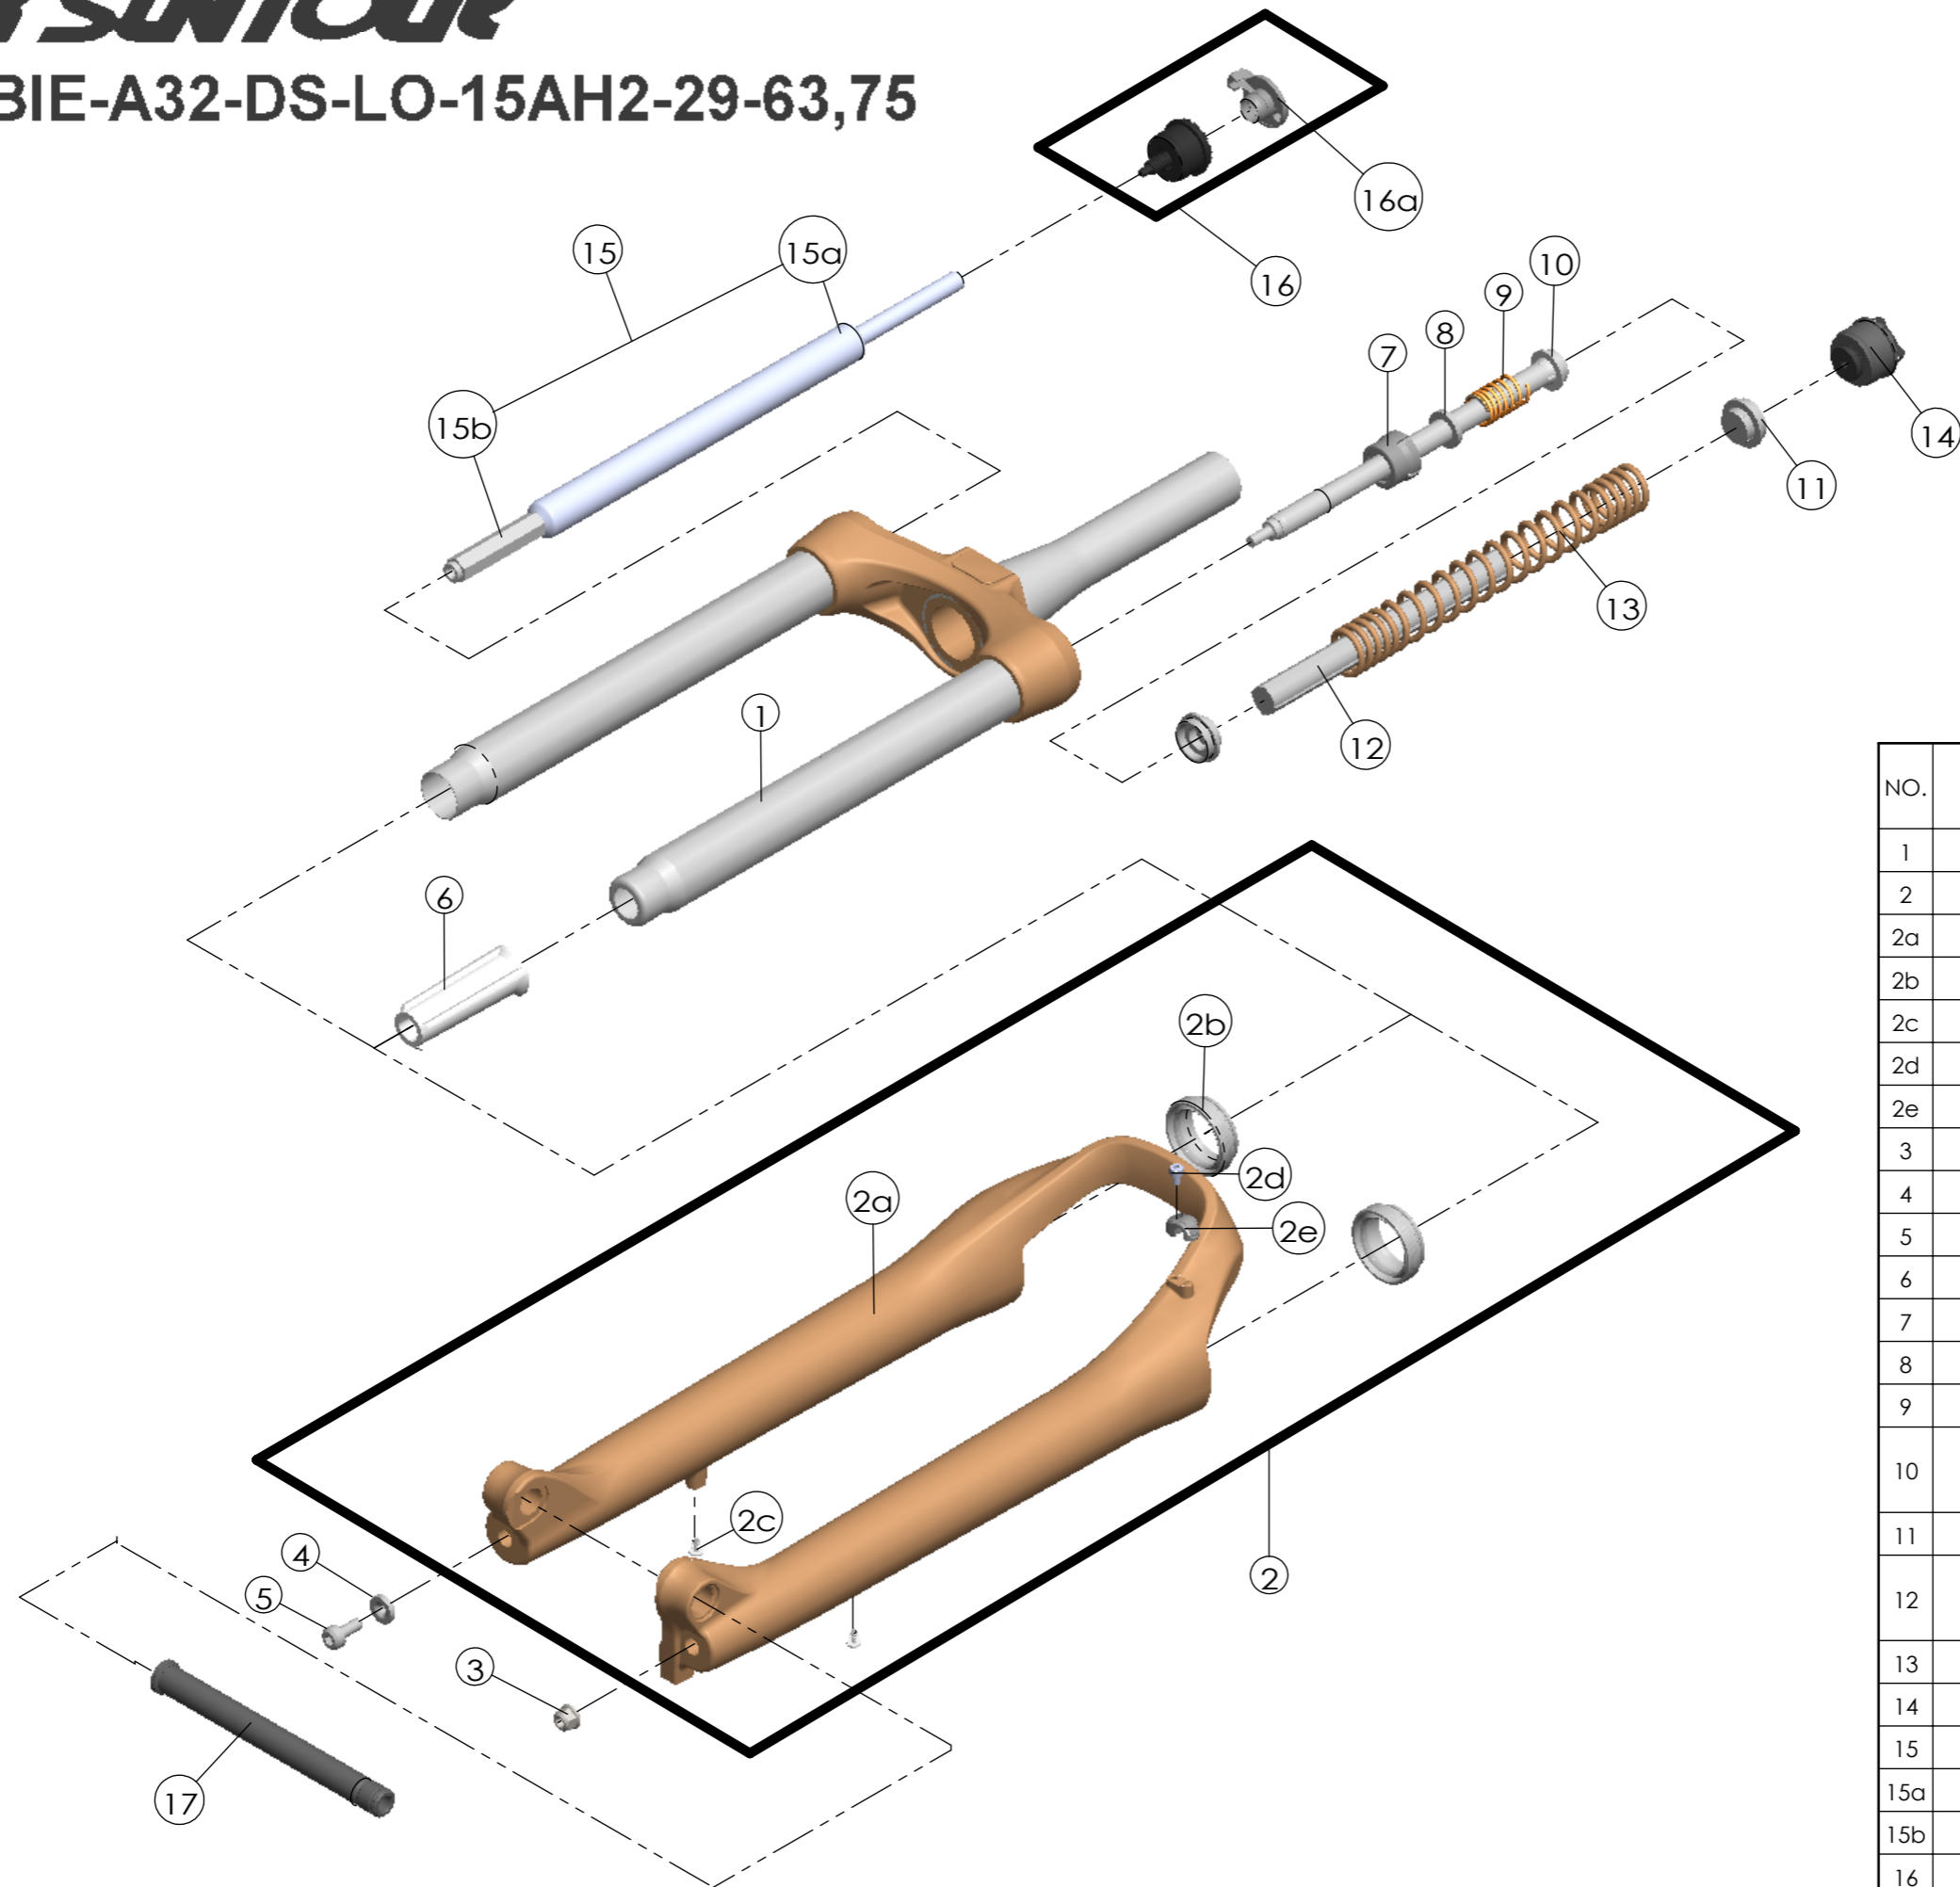

Date	2019.04.03	Version	1
Amended			

NO.	PART NAME	PART CODE	QTY.	
			63	75
1	UPPER ASSY	FKZ128-02	1	1
2	BOTTOM CASE ASSY	FKZ130-20	1	1
2a	BOTTOM CASE	FPB485-10	1	1
2b	DUST SEAL	FAA169-20	2	2
2c	MOUNT CAP	FAA199	2	2
2d	BOLT	FSB153	1	1
2e	HOSE GUIDE	FEG166	1	1
3	FIXING NUT	FSN023	1	1
4	WASHER	FSW025	1	1
5	FIXING BOLT	FSB070	1	1
6	BOTTOM STOPPER	FEE806-80	1	1
7	FORK NOSE	FEE805	1	1
8	REBOUND RUBBER	FEP053	1	1
9	REBOUND SPRING	FEP189-20	1	1
10	SUPPORT TUBE	FEE800	1	-
		FEG175	-	1
11	SPRING GUIDE	FEE262-30	2	2
12	MAIN SPRING	FEP833	1	-
		FEP832	-	1
13	DAMPER	FEP661-21	1	1
14	ADJUST SYSTEM	FKE009-21	1	1
15	DAMPER UNIT	FUN006-29	1	1
15a	DAMPER BODY	FUN006-20	1	1
15b	SUPPORT TUBE	FEE314-12	1	1
16	LO ADJUST SYSTEM	FKE028-38	1	1
16a	LO KNOB	FEG426	1	1
17	15AH2 AXLE SET	FKA117-02	1	1