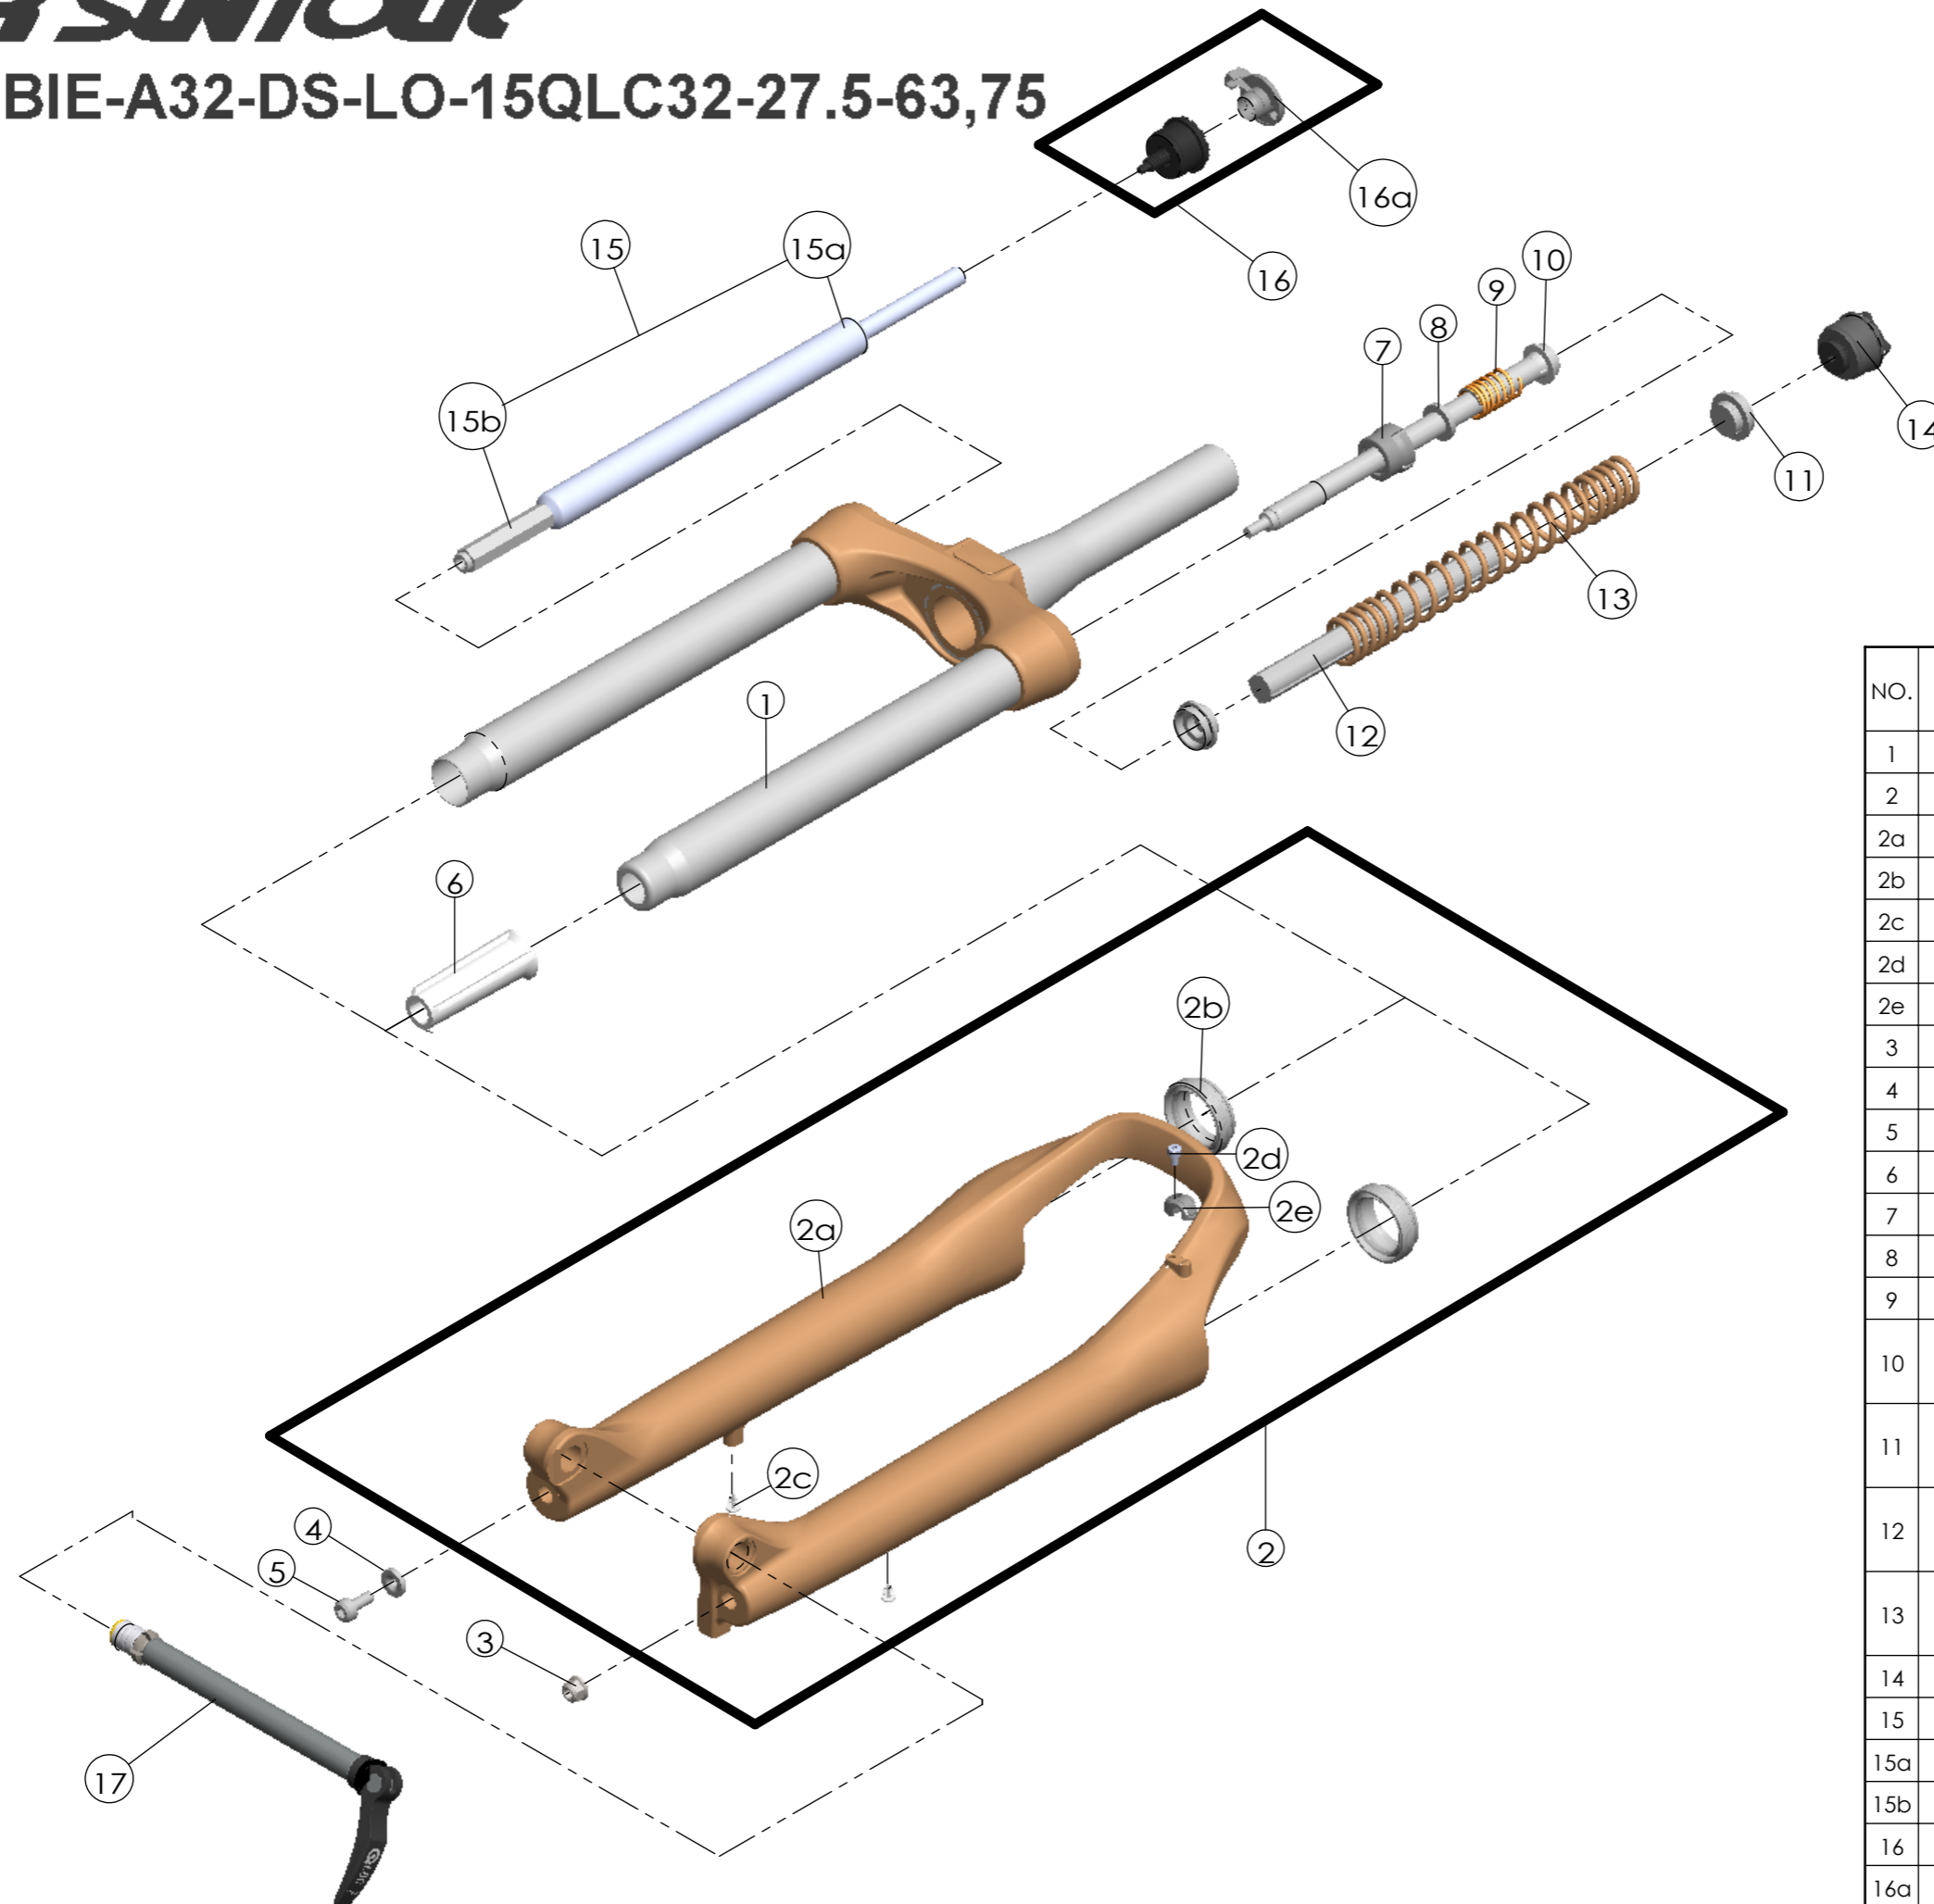

Date	2019.3.29	Version	1
Amended			

NO.	PART NAME	PART CODE	QTY.	
			63	75
1	UPPER ASSY	FKZ128-01	1	1
2	BOTTOM CASE ASSY	FKZ129-10	1	1
2a	BOTTOM CASE	FPB475	1	1
2b	DUST SEAL	FAA169-20	2	2
2c	MOUNT CAP	FAA199	2	2
2d	BOLT	FSB153	1	1
2e	HOSE GUIDE	FEG166	1	1
3	FIXING NUT	FSN023	1	1
4	WASHER	FSW025	1	1
5	FIXING BOLT	FSB070	1	1
6	BOTTOM STOPPER	FEE806-80	1	1
7	FORK NOSE	FEE805	1	1
8	REBOUND RUBBER	FEP053	1	1
9	REBOUND SPRING	FEP189-20	1	1
10	SUPPORT TUBE	FEE800	1	-
		FEG175	-	1
11	SPRING GUIDE	FEE434-10	2	-
		FEE262-30	-	2
12	MAIN SPRING	FEP636	1	-
		FEP755	-	1
13	DAMPER	FEP320-10	1	-
		FEP661-10	-	1
14	ADJUST SYSTEM	FKE009-21	1	1
15	DAMPER UNIT	FUN006-29	1	1
15a	DAMPER BODY	FUN006-20	1	1
15b	SUPPORT TUBE	FEE314-12	1	1
16	LO ADJUST SYSTEM	FKE028-38	1	1
16a	LO KNOB	FEG426	1	1
17	15QLC32 AXLE SET	FKA069-25	1	1