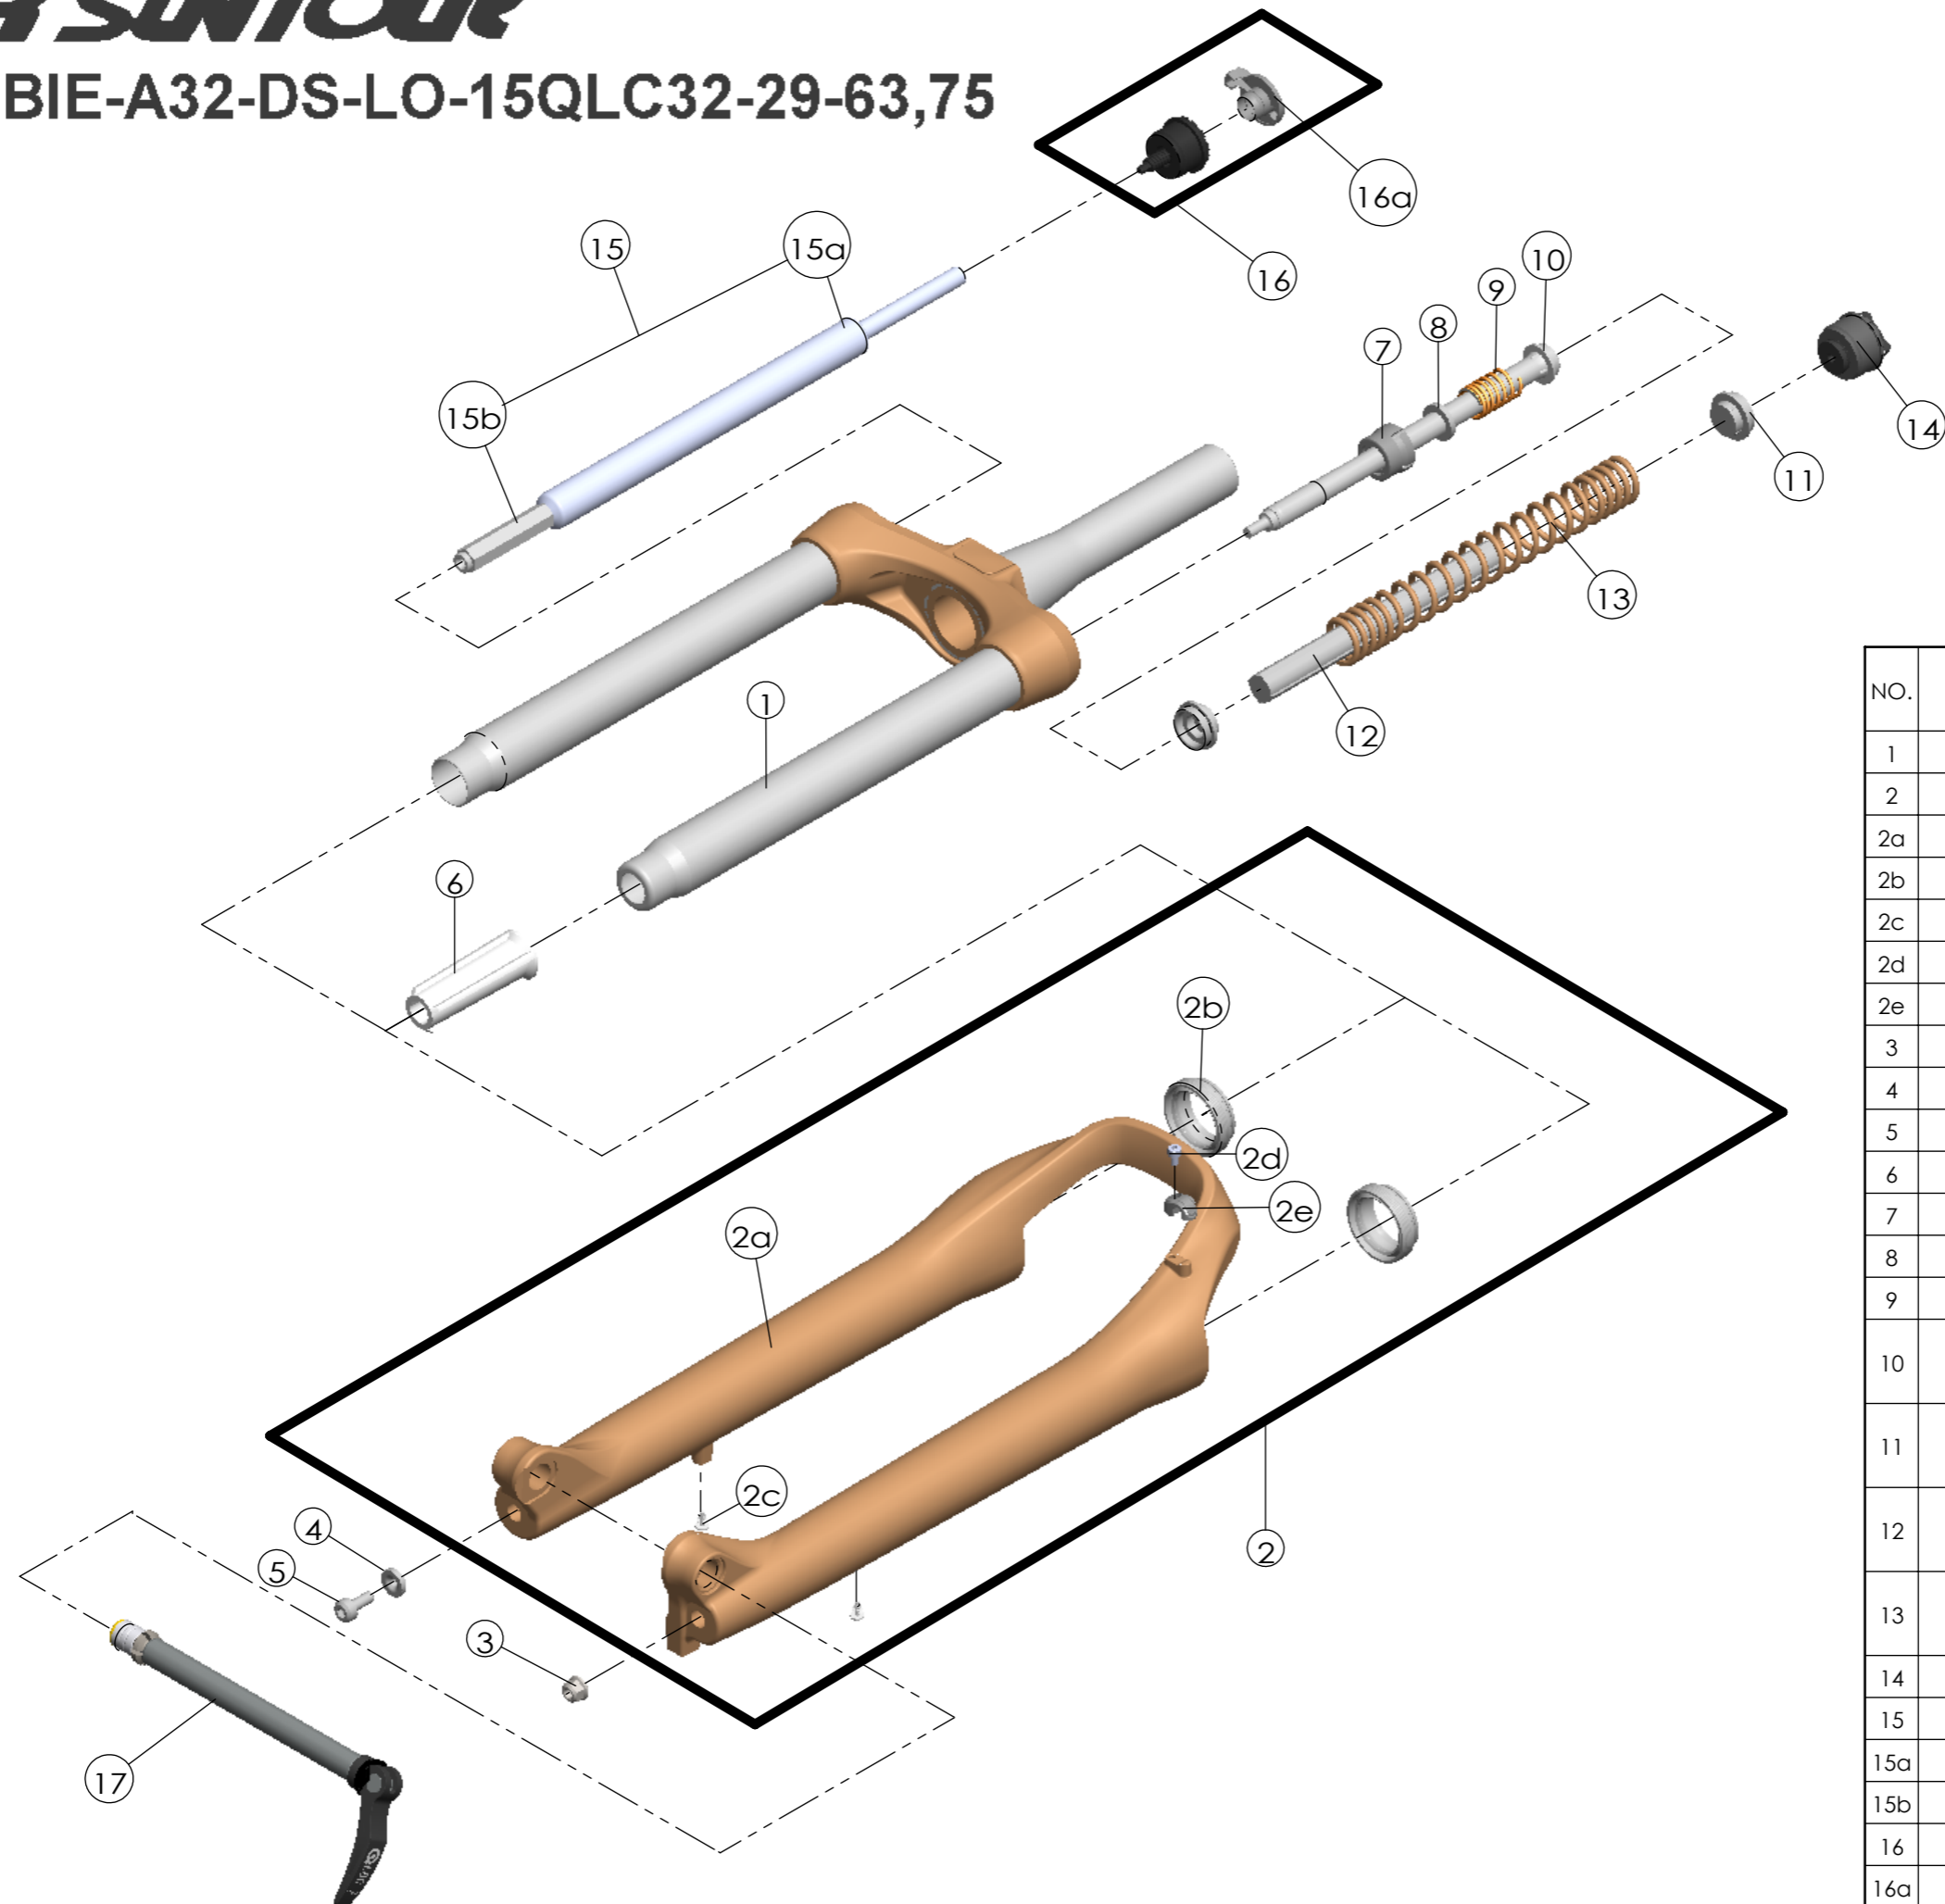

Date	2019.04.01	Version	1
Amended			

NO.	PART NAME	PART CODE	QTY.	
			63	75
1	UPPER ASSY	FKZ128-02	1	1
2	BOTTOM CASE ASSY	FKZ130-10	1	1
2a	BOTTOM CASE	FPB485	1	1
2b	DUST SEAL	FAA169-20	2	2
2c	MOUNT CAP	FAA199	2	2
2d	BOLT	FSB153	1	1
2e	HOSE GUIDE	FEG166	1	1
3	FIXING NUT	FSN023	1	1
4	WASHER	FSW025	1	1
5	FIXING BOLT	FSB070	1	1
6	BOTTOM STOPPER	FEE806-80	1	1
7	FORK NOSE	FEE805	1	1
8	REBOUND RUBBER	FEP053	1	1
9	REBOUND SPRING	FEP189-20	1	1
10	SUPPORT TUBE	FEE800	1	-
		FEG175	-	1
11	SPRING GUIDE	FEE434-10	2	-
		FEE262-30	-	2
12	MAIN SPRING	FEP636	1	-
		FEP832	-	1
13	DAMPER	FEP320-10	1	-
		FEP661-10	-	1
14	ADJUST SYSTEM	FKE009-21	1	1
15	DAMPER UNIT	FUN006-29	1	1
15a	DAMPER BODY	FUN006-20	1	1
15b	SUPPORT TUBE	FEE314-12	1	1
16	LO ADJUST SYSTEM	FKE028-38	1	1
16a	LO KNOB	FEG426	1	1
17	15QLC32 AXLE SET	FKA069-25	1	1