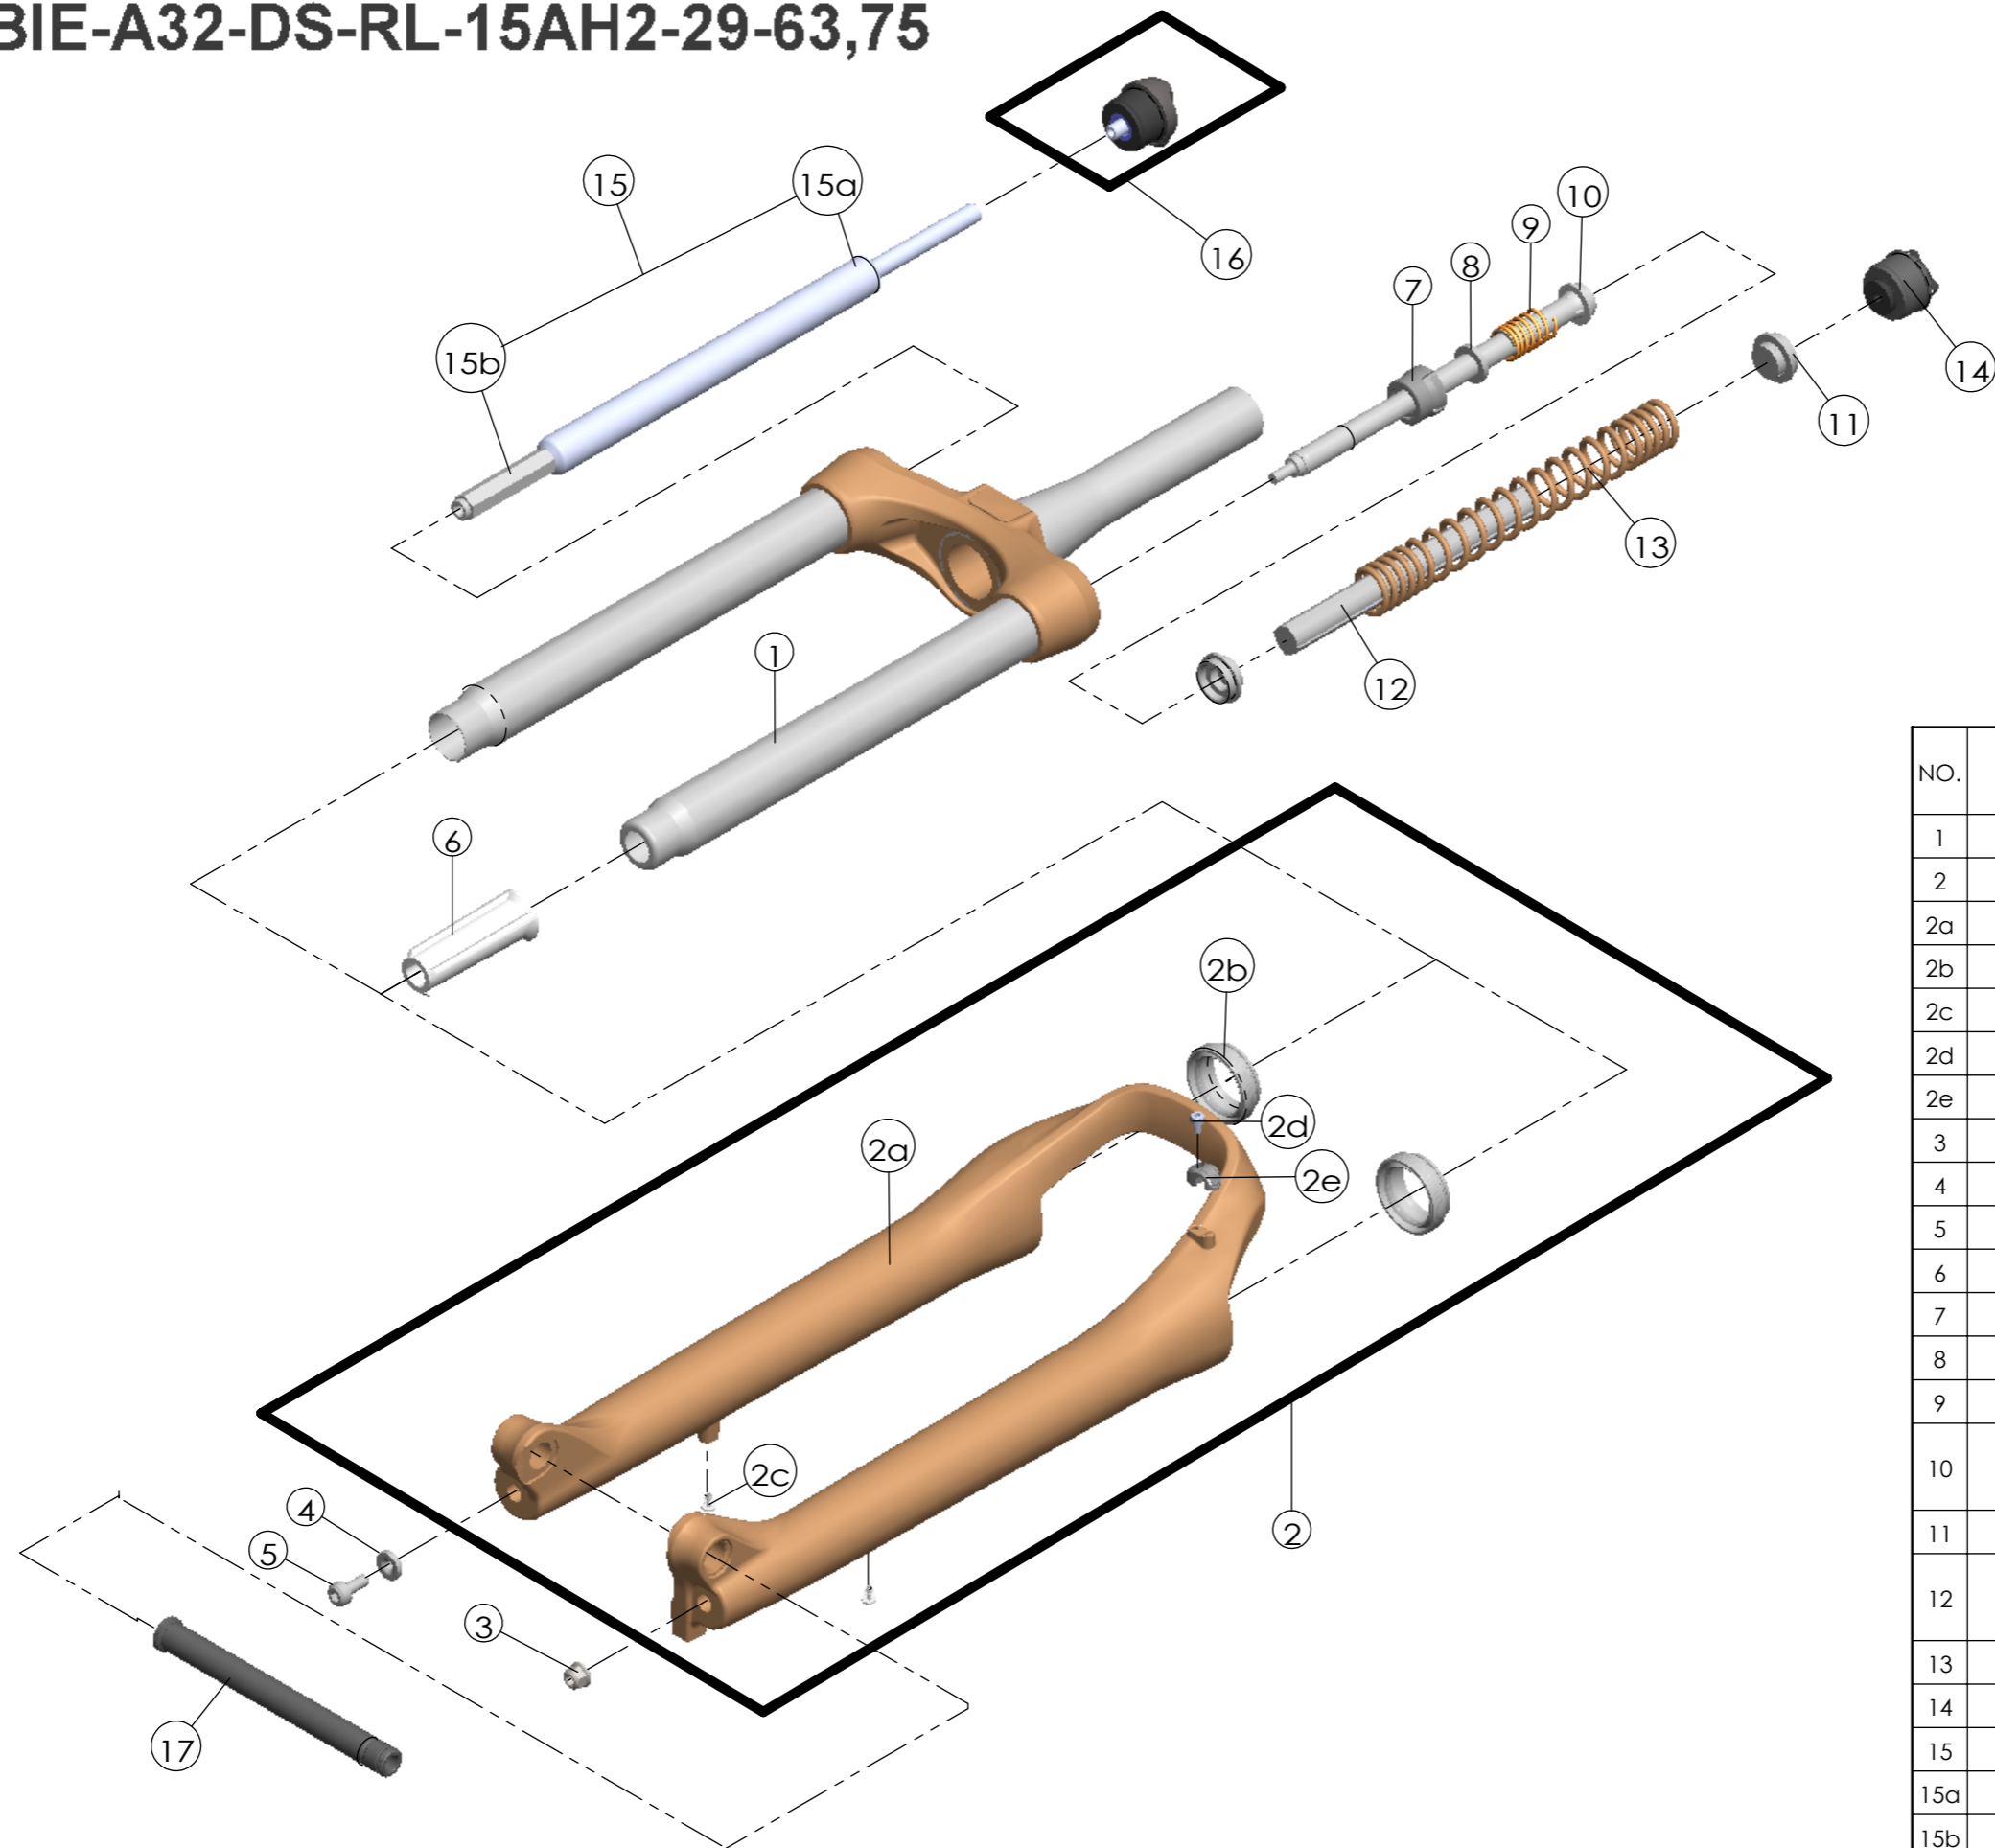

Date	2019.04.03	Version	1
Amended			

NO.	PART NAME	PART CODE	QTY.	
			63	75
1	UPPER ASSY	FKZ128-02	1	1
2	BOTTOM CASE ASSY	FKZ130-20	1	1
2a	BOTTOM CASE	FPB485-10	1	1
2b	DUST SEAL	FAA169-20	2	2
2c	MOUNT CAP	FAA199	2	2
2d	BOLT	FSB153	1	1
2e	HOSE GUIDE	FEG166	1	1
3	FIXING NUT	FSN023	1	1
4	WASHER	FSW025	1	1
5	FIXING BOLT	FSB070	1	1
6	BOTTOM STOPPER	FEE806-80	1	1
7	FORK NOSE	FEE805	1	1
8	REBOUND RUBBER	FEP053	1	1
9	REBOUND SPRING	FEP189-20	1	1
10	SUPPORT TUBE	FEE800	1	-
		FEG175	-	1
11	SPRING GUIDE	FEE262-30	2	2
12	MAIN SPRING	FEP833	1	-
		FEP832	-	1
13	DAMPER	FEP661-21	1	1
14	ADJUST SYSTEM	FKE009-21	1	1
15	DAMPER UNIT	FUN015-08	1	1
15a	DAMPER BODY	FUN015-00	1	1
15b	SUPPORT TUBE	FEE314-14	1	1
16	LO ADJUST SYSTEM	FKE310-12	1	1
17	15AH2 AXLE SET	FKA117-02	1	1