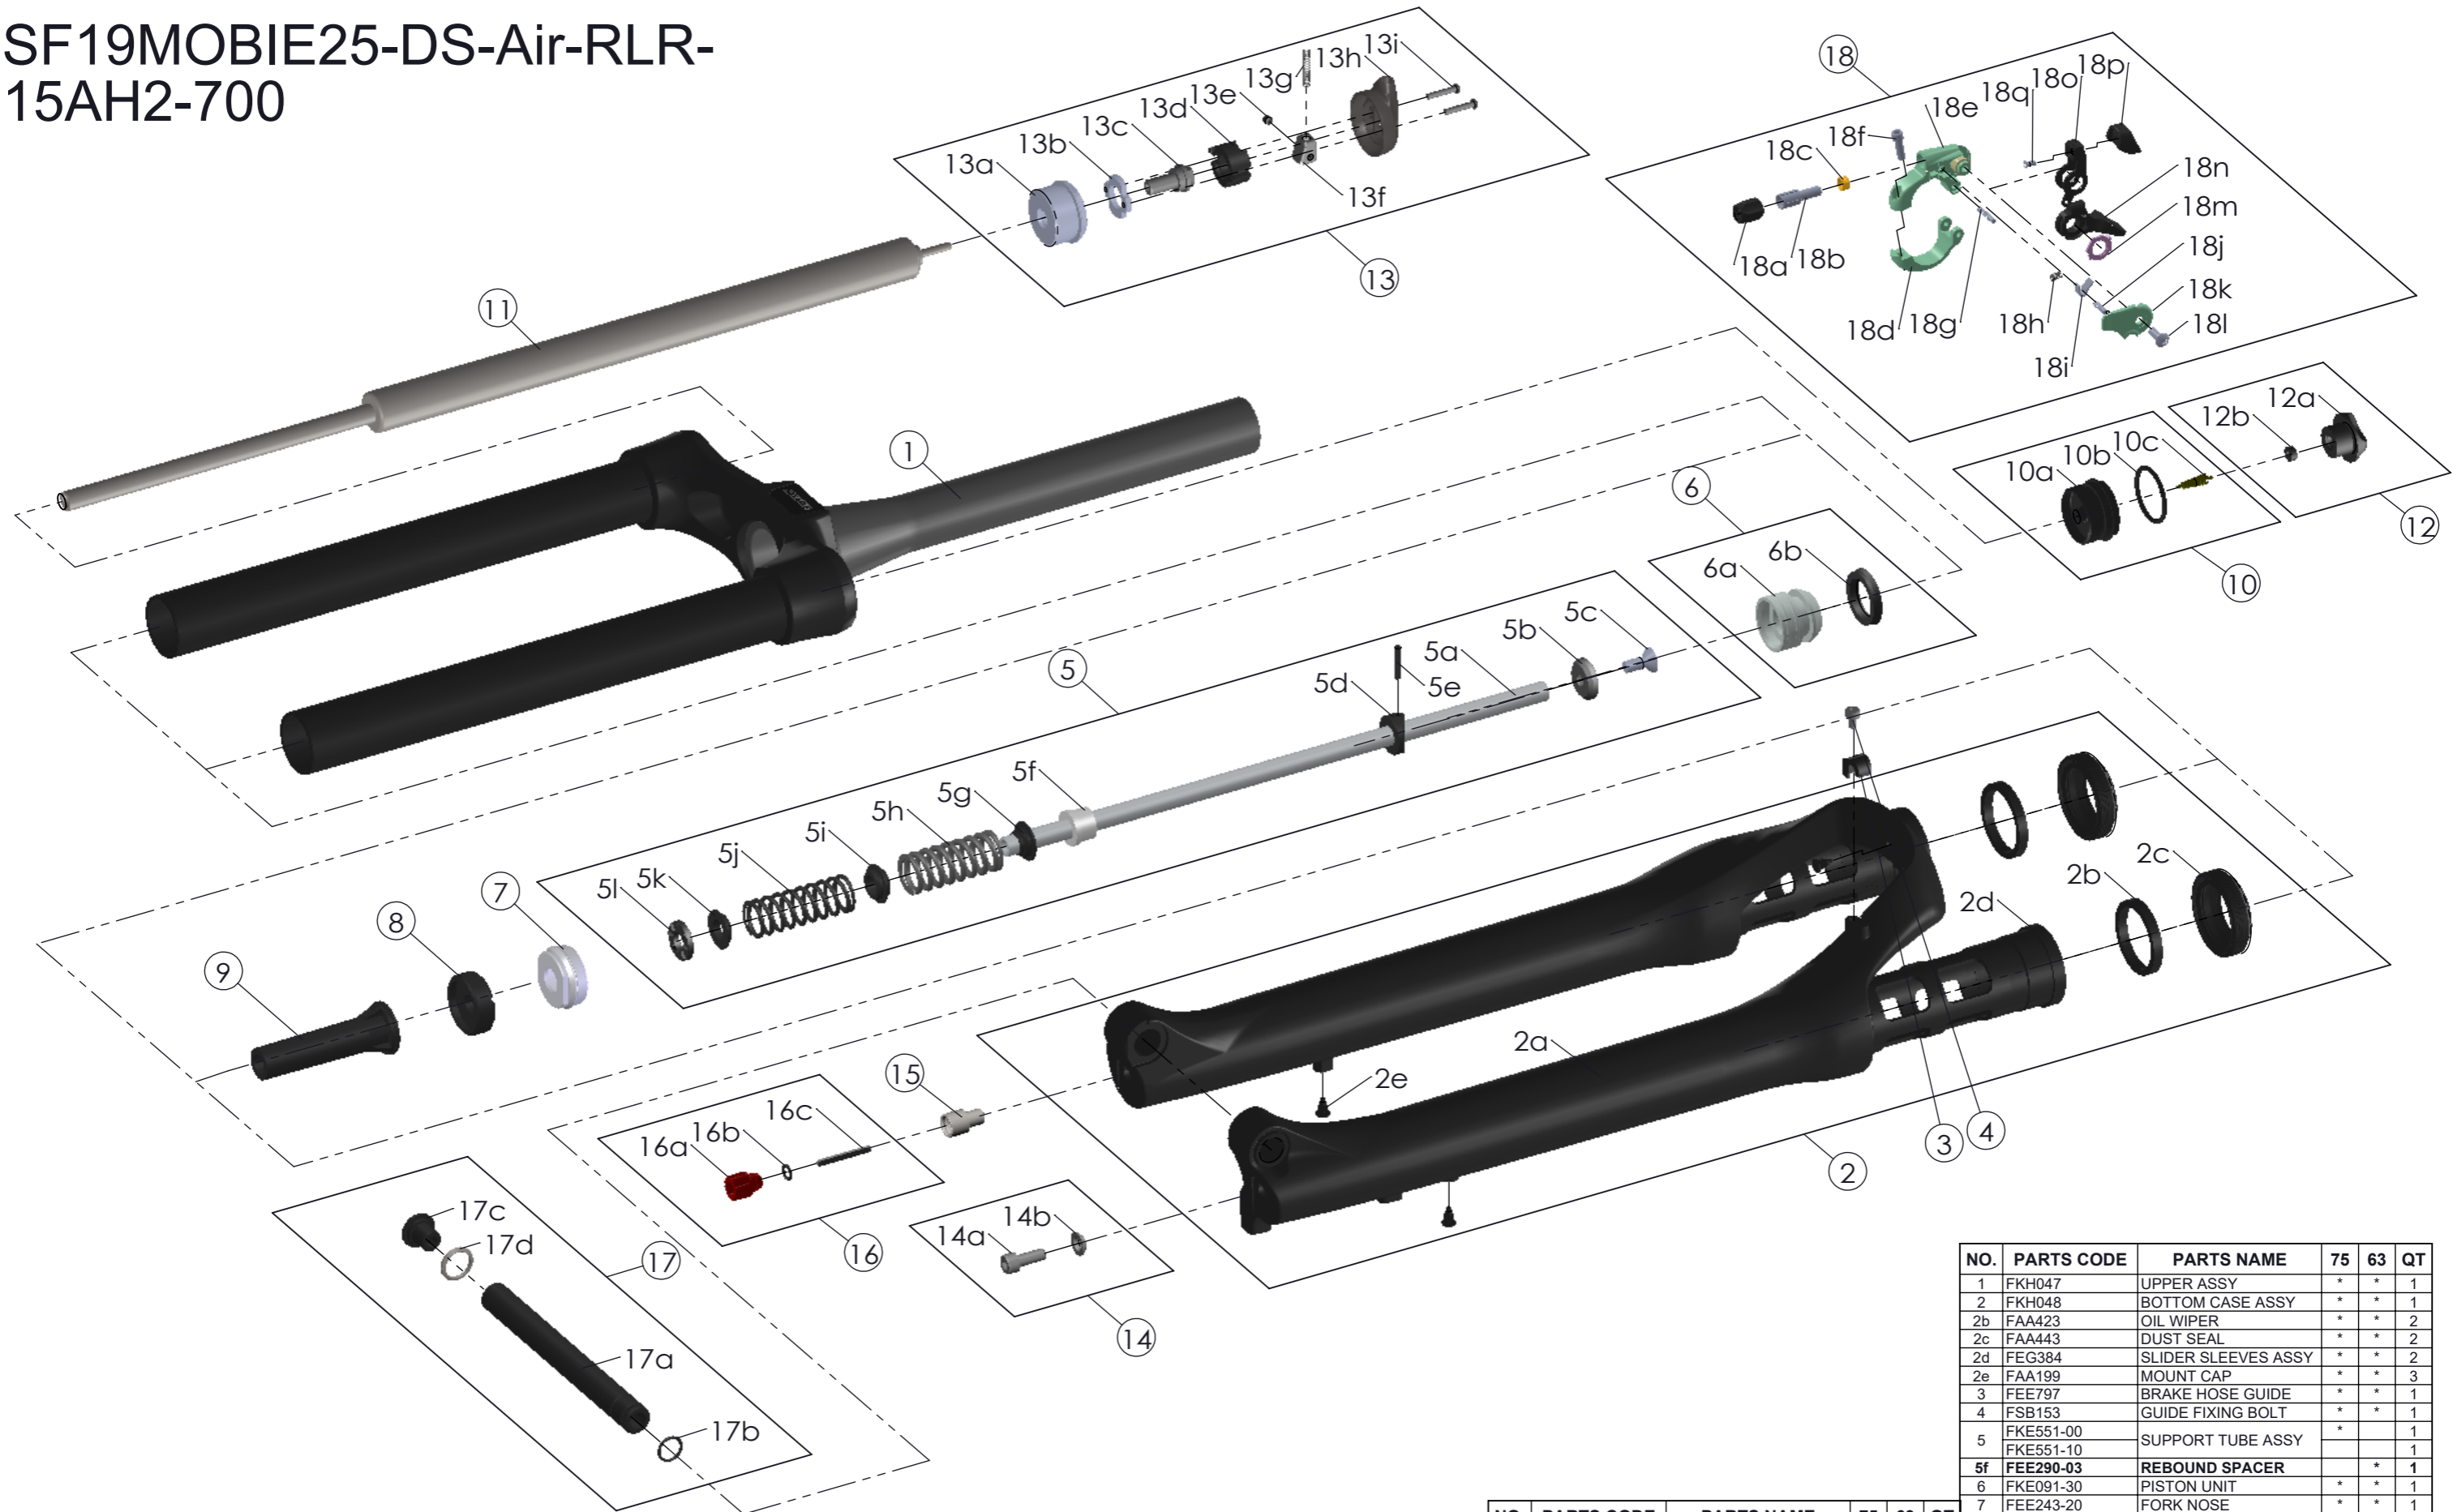

SF19MOBIE25-DS-Air-RLR-15AH2-700

NO.	PARTS CODE	PARTS NAME	75	63	QT
1	FKH047	UPPER ASSY	*	*	1
2	FKH048	BOTTOM CASE ASSY	*	*	1
2b	FAA423	OIL WIPER	*	*	2
2c	FAA443	DUST SEAL	*	*	2
2d	FEG384	SLIDER SLEEVES ASSY	*	*	2
2e	FAA199	MOUNT CAP	*	*	3
3	FEE797	BRAKE HOSE GUIDE	*	*	1
4	FSB153	GUIDE FIXING BOLT	*	*	1
5	FKE551-00	SUPPORT TUBE ASSY	*		1
	FKE551-10				1
5f	FEE290-03	REBOUND SPACER	*	*	1
6	FKE091-30	PISTON UNIT	*	*	1
7	FEE243-20	FORK NOSE	*	*	1
8	FEP687	BOTTOM BUMPER	*	*	1
9	FEG360-30	BOTTOM STOPPER	*	*	1
10	FKE075-04	AIR CAP ASSY	*	*	1
11	FUN071-00	RL-R UNIT	*	*	1
12	FKE076-10	VALVE CAP ASSY	*	*	1
13	FKE310-30	RL COVER ASSY	*	*	1
14	FKA044	FIXING BOLT SET	*	*	1
15	FSB058	DAMPER FIXING BOLT	*	*	1
16	FKA004-30	DAMPER KNOB ASSY	*	*	1
17	FKA117-02	15AH2 AXLE SET	*	*	1
18	SL15SC-RLO	REMOTE LEVER ASSY	*	*	1