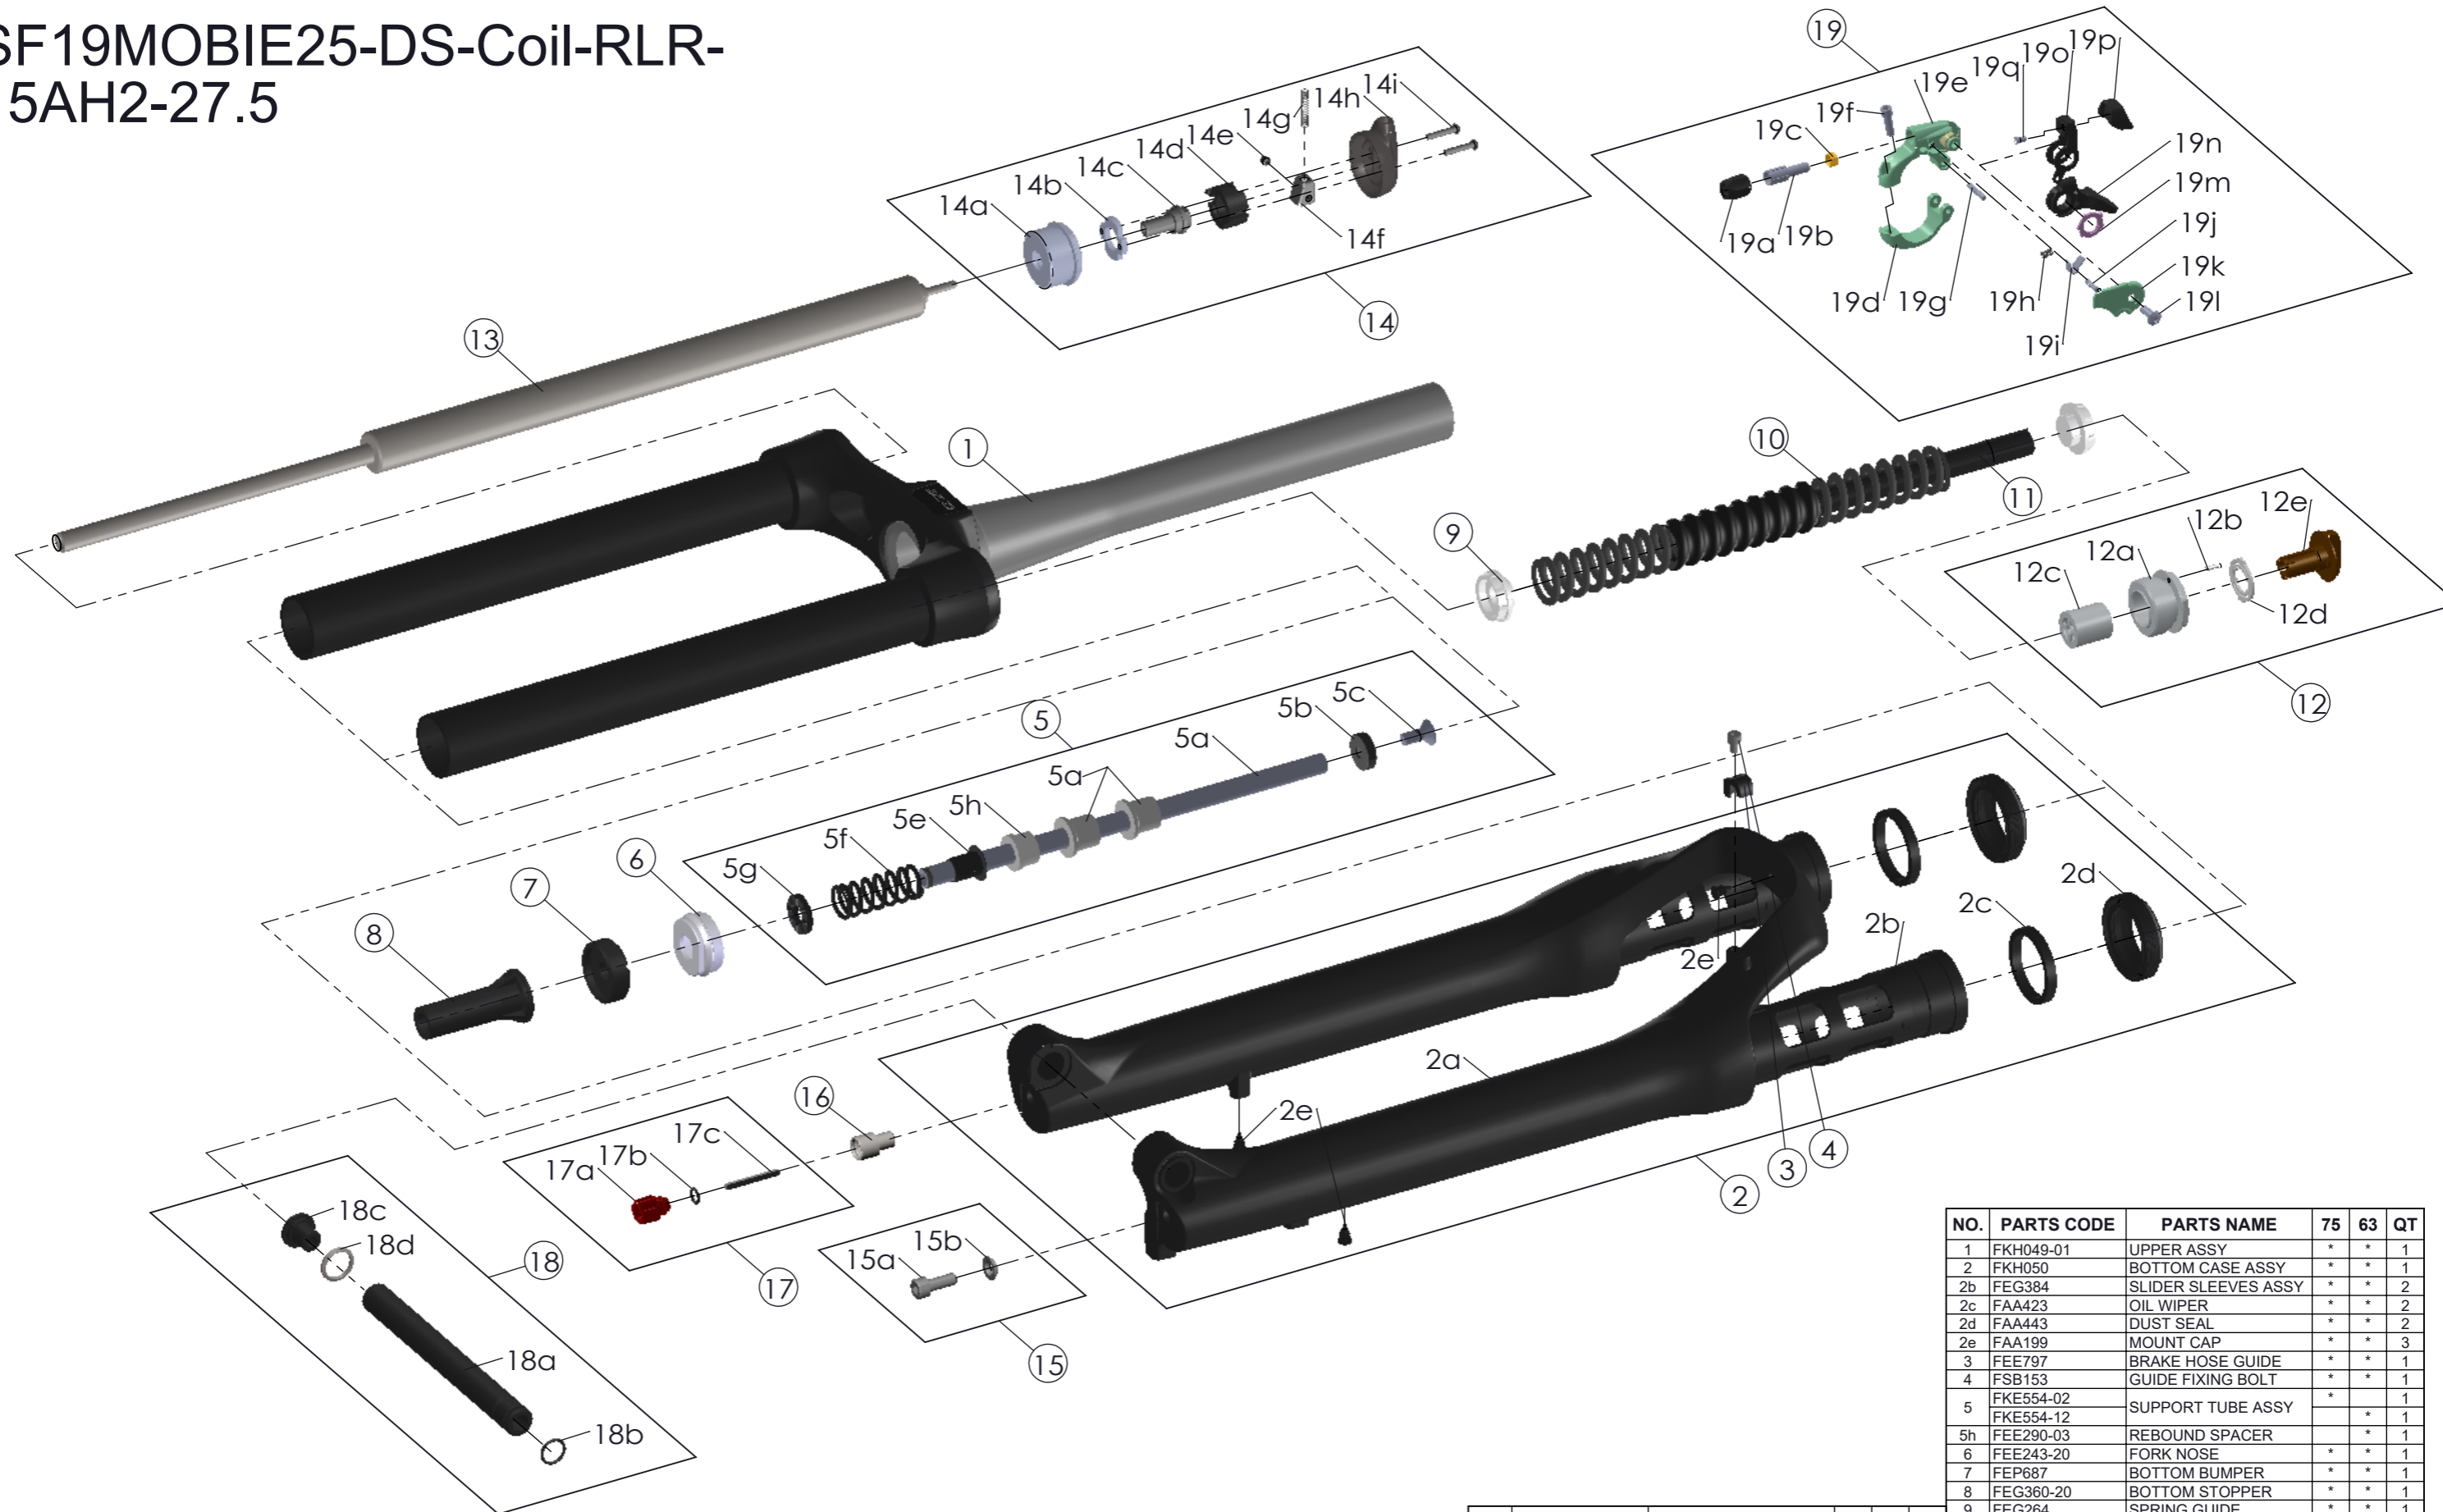

SUNTOUR

SF19MOBIE25-DS-Coil-RLR-15AH2-27.5

Date	2018.-9.-5	Version	1
Amended	2018.10.17		

NO.	PARTS CODE	PARTS NAME	75	63	QT
1	FKH049-01	UPPER ASSY	*	*	1
2	FKH050	BOTTOM CASE ASSY	*	*	1
2b	FEG384	SLIDER SLEEVES ASSY	*	*	2
2c	FAA423	OIL WIPER	*	*	2
2d	FAA443	DUST SEAL	*	*	2
2e	FAA199	MOUNT CAP	*	*	3
3	FEE797	BRAKE HOSE GUIDE	*	*	1
4	FSB153	GUIDE FIXING BOLT	*	*	1
5	FKE554-02	SUPPORT TUBE ASSY	*		1
	FKE554-12			*	1
5h	FEE290-03	REBOUND SPACER	*	*	1
6	FEE243-20	FORK NOSE	*	*	1
7	FEP687	BOTTOM BUMPER	*	*	1
8	FEG360-20	BOTTOM STOPPER	*	*	1
9	FEG264	SPRING GUIDE	*	*	1
10	FEP778-01	MAIN SPRING	*		1
	FEP779-01			*	1
11	FEP713-20	DAMPER	*	*	1
12	FKE015-25	ADJUSTER ASSY	*	*	1
13	FUN071-00	RL-R UNIT	*	*	1
14	FKE310-30	RL COVER ASSY	*	*	1
15	FKA044	FIXING BOLT SET	*	*	1
16	FSB058	DAMPER FIXING BOLT	*	*	1
17	FKA004-21	DAMPER KNOB ASSY	*	*	1
18	FKA117-02	15AH2 AXLE SET	*	*	1
19	SL15SC-RLO	REMOTE LEVER ASSY	*	*	1

NO.	PARTS CODE	PARTS NAME	75	63	QT
15	FKA044	FIXING BOLT SET	*	*	1
16	FSB058	DAMPER FIXING BOLT	*	*	1
17	FKA004-21	DAMPER KNOB ASSY	*	*	1
18	FKA117-02	15AH2 AXLE SET	*	*	1
19	SL15SC-RLO	REMOTE LEVER ASSY	*	*	1