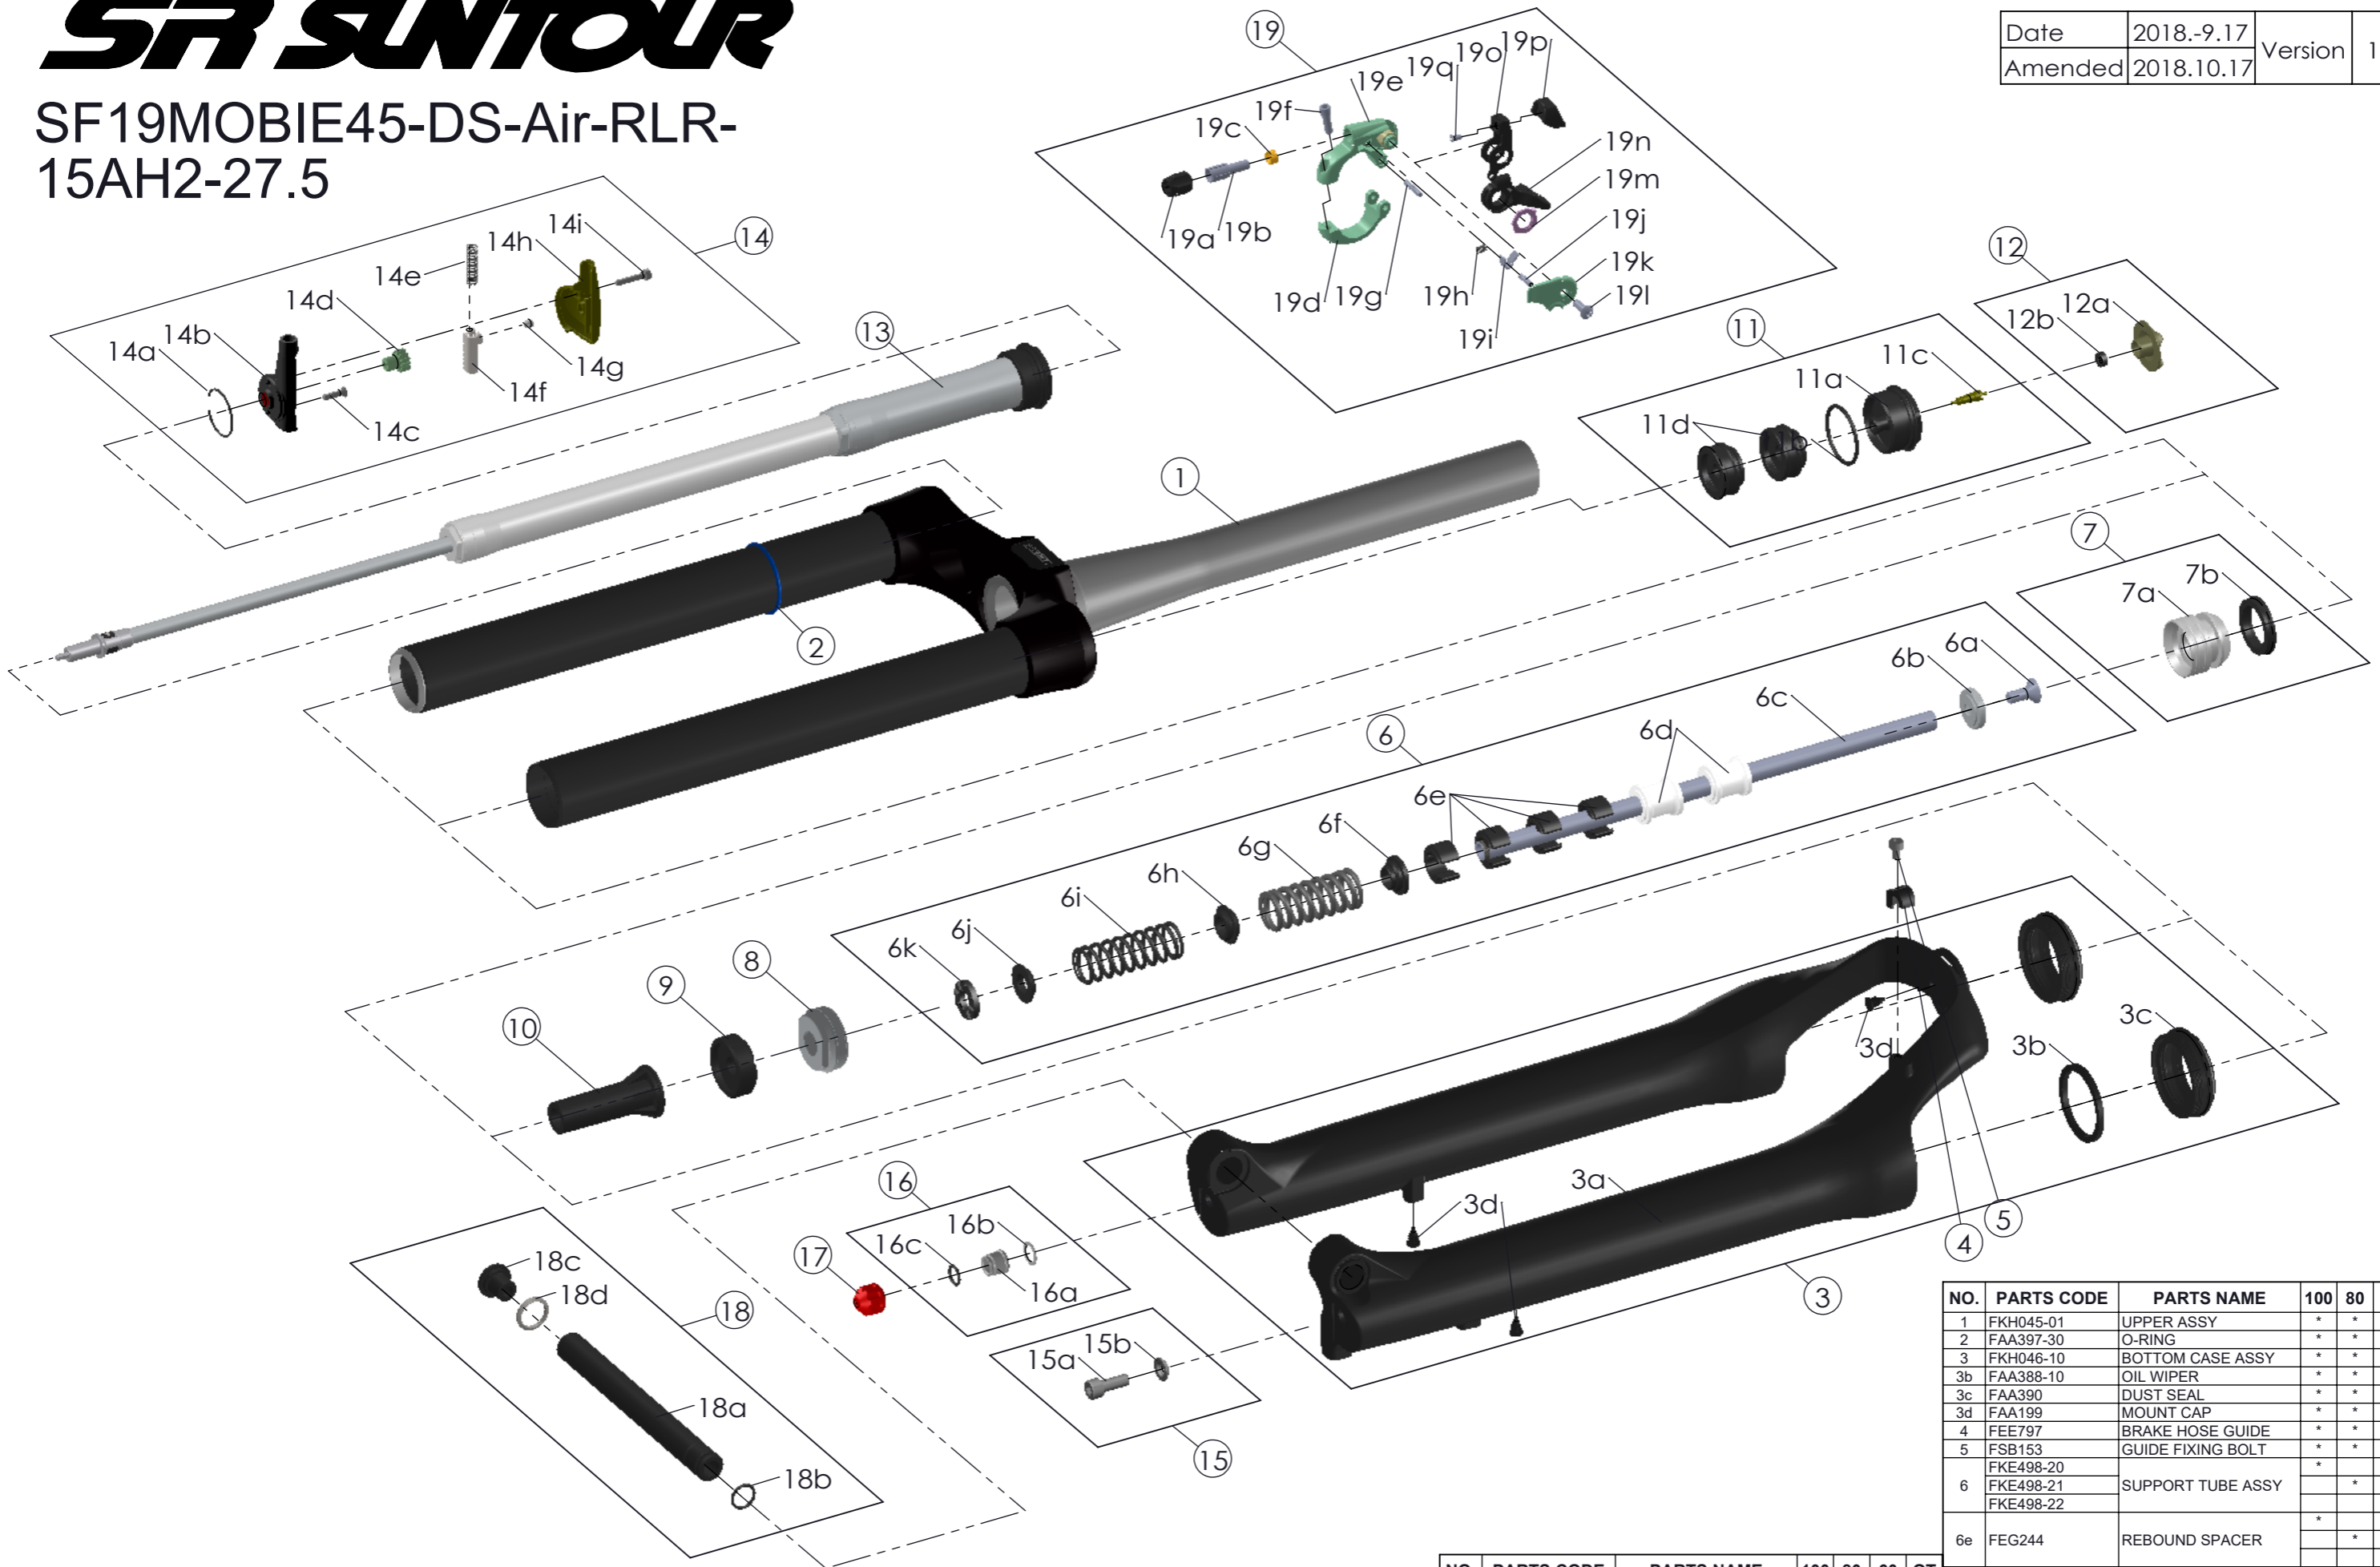

## SF19MOBIE45-DS-Air-RLR-15AH2-27.5

|         |            |         |   |
|---------|------------|---------|---|
| Date    | 2018.-9.17 | Version | 1 |
| Amended | 2018.10.17 |         |   |

| NO. | PARTS CODE | PARTS NAME        | 100 | 80 | 60 | QT |
|-----|------------|-------------------|-----|----|----|----|
| 1   | FKH045-01  | UPPER ASSY        | *   | *  | *  | 1  |
| 2   | FAA397-30  | O-RING            | *   | *  | *  | 1  |
| 3   | FKH046-10  | BOTTOM CASE ASSY  | *   | *  | *  | 1  |
| 3b  | FAA388-10  | OIL WIPER         | *   | *  | *  | 2  |
| 3c  | FAA390     | DUST SEAL         | *   | *  | *  | 2  |
| 3d  | FAA199     | MOUNT CAP         | *   | *  | *  | 3  |
| 4   | FEE797     | BRAKE HOSE GUIDE  | *   | *  | *  | 1  |
| 5   | FSB153     | GUIDE FIXING BOLT | *   | *  | *  | 1  |
|     | FKE498-20  |                   | *   | *  | *  | 1  |
| 6   | FKE498-21  | SUPPORT TUBE ASSY | *   | *  | *  | 1  |
|     | FKE498-22  |                   | *   | *  | *  | 1  |
|     |            |                   | *   | *  | *  | 0  |
| 6e  | FEG244     | REBOUND SPACER    | *   | *  | *  | 2  |
|     |            |                   | *   | *  | *  | 4  |
| 7   | FKE091-40  | PISTON UNIT       | *   | *  | *  | 1  |
| 8   | FEG211     | FORK NOSE         | *   | *  | *  | 1  |
| 9   | FEP687     | BOTTOM BUMPER     | *   | *  | *  | 1  |
| 10  | FEG360-20  | BOTTOM STOPPER    | *   | *  | *  | 1  |
| 11  | FKE075-18  | AIR CAP ASSY      | *   | *  | *  | 1  |
| 12  | FKE076-50  | VALVE CAP ASSY    | *   | *  | *  | 1  |
| 13  | FUN063-35  | RL-R UNIT         | *   | *  | *  | 1  |