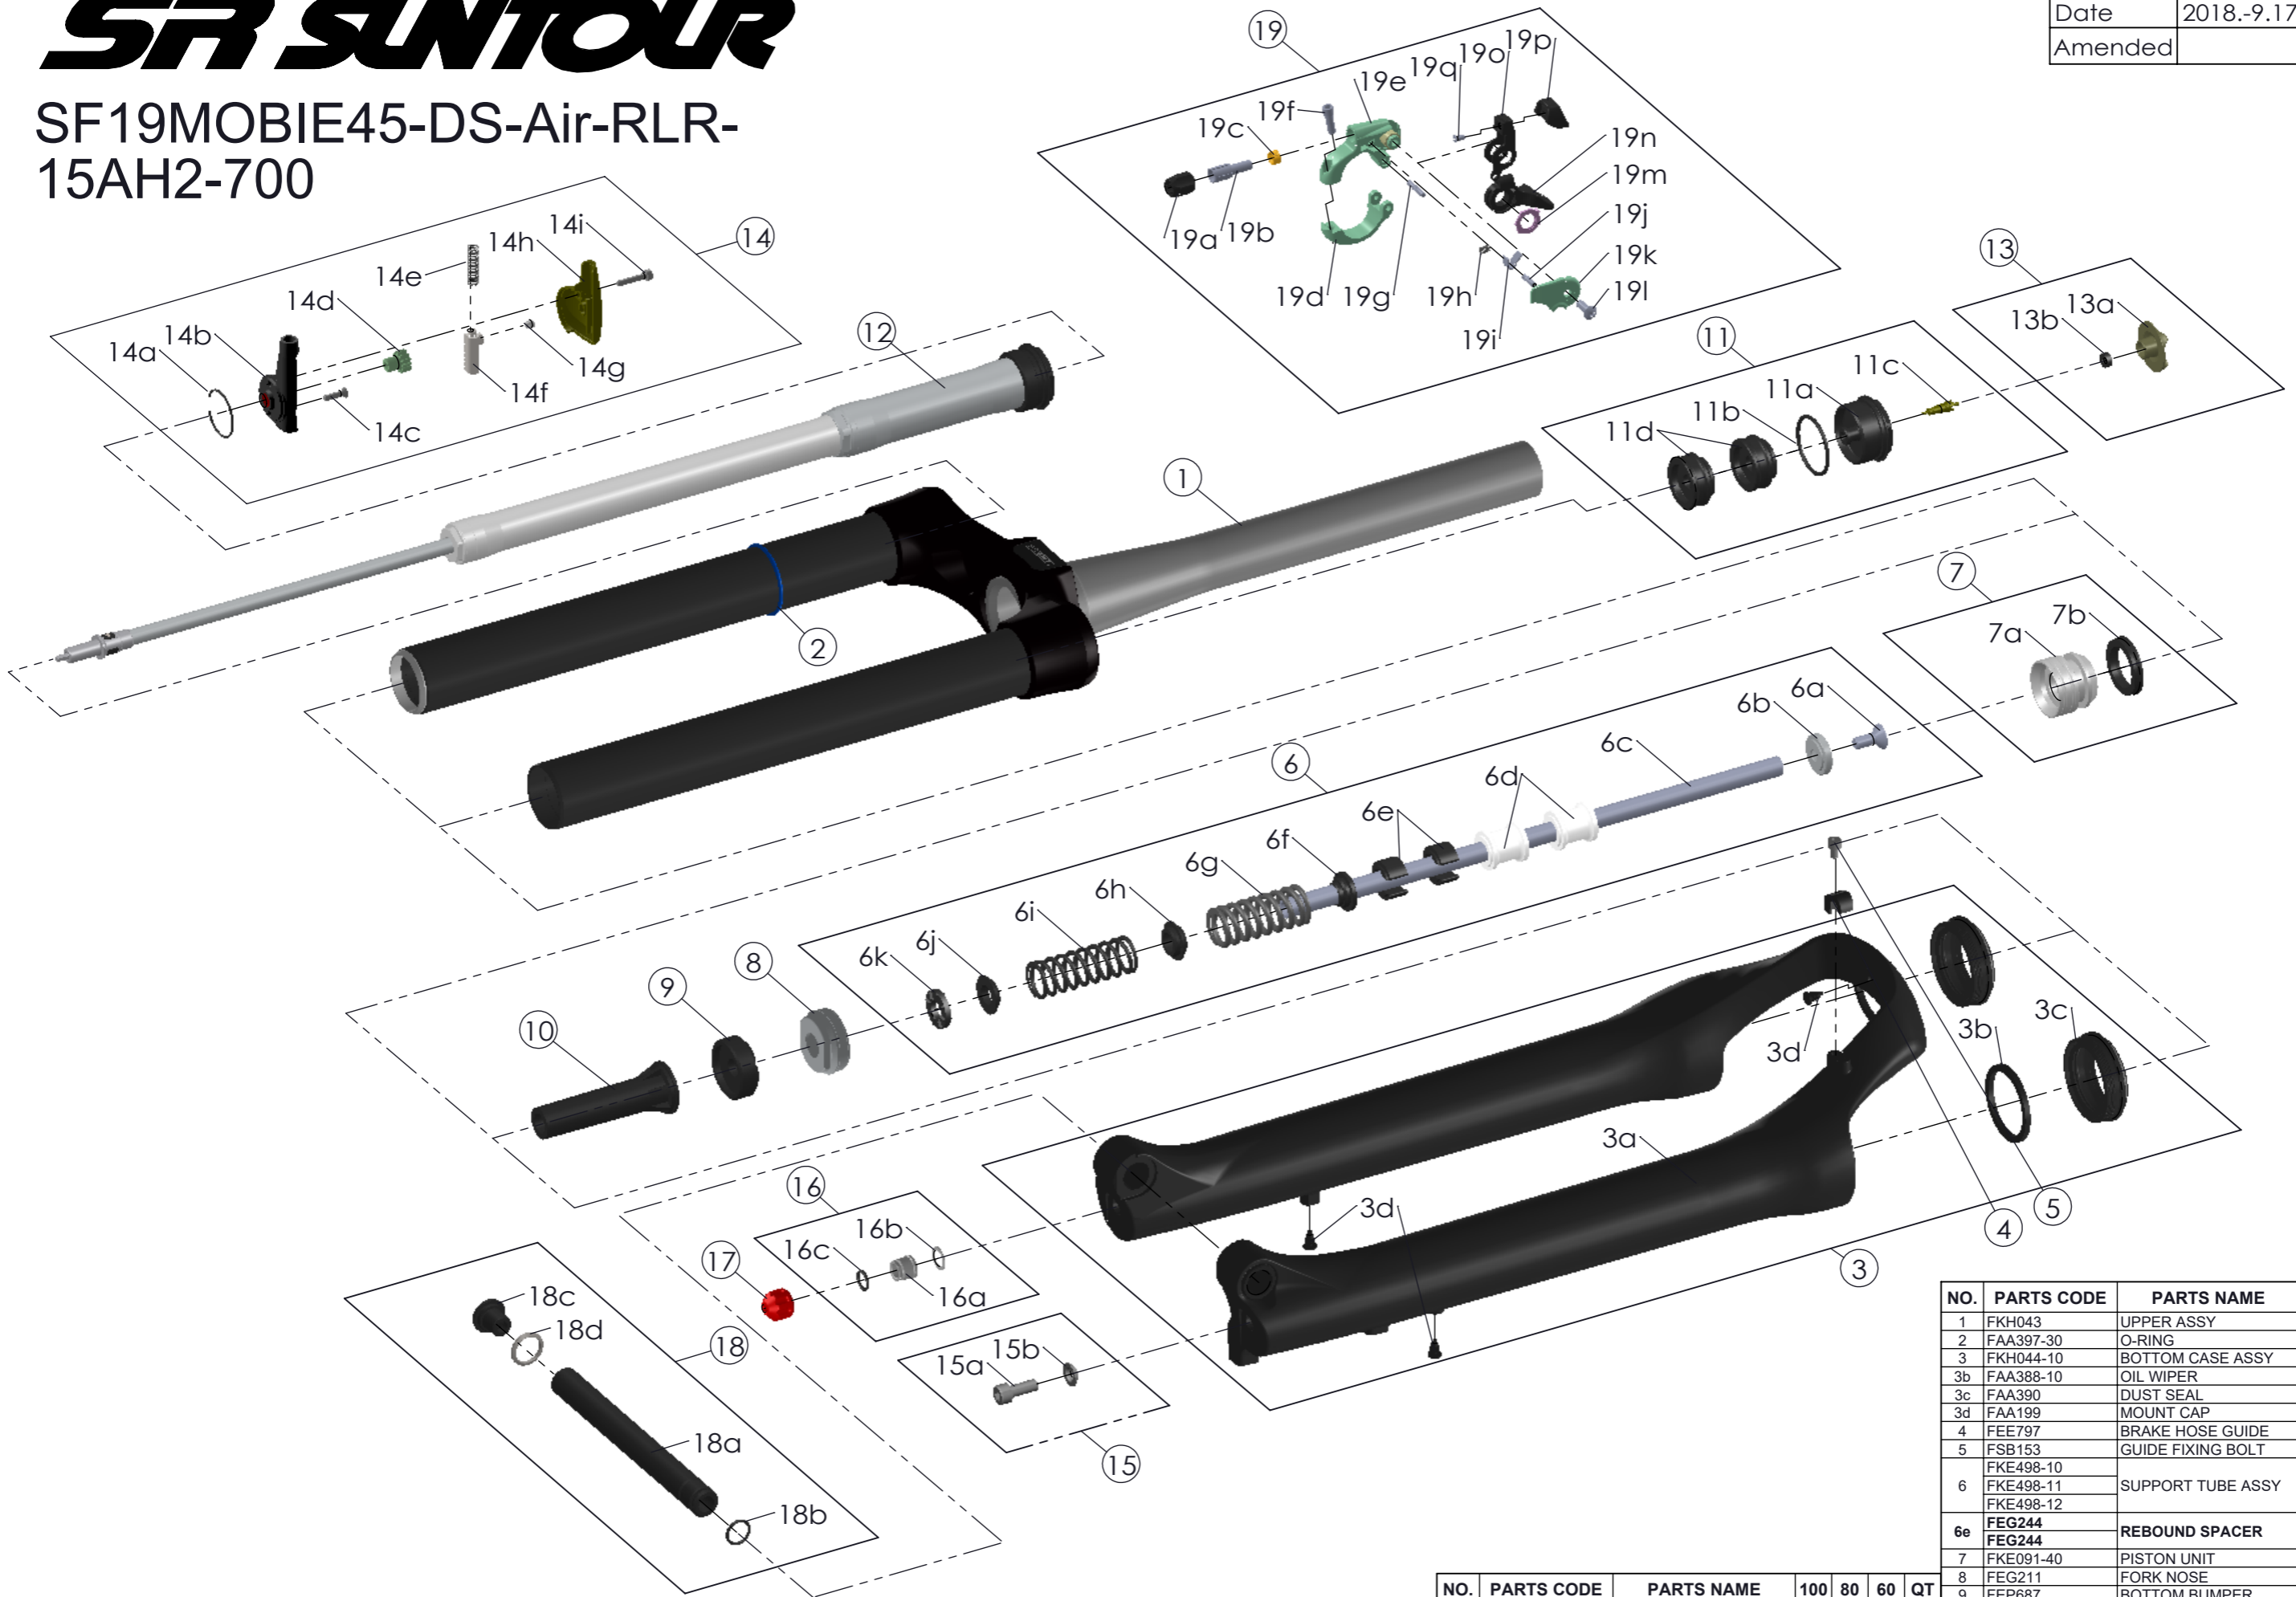

SR SUNTOUR

SF19MOBIE45-DS-Air-RLR-15AH2-700

Date	2018.-9.17	Version	0
Amended			

NO.	PARTS CODE	PARTS NAME	100	80	60	QT
1	FKH043	UPPER ASSY	*	*	*	1
2	FAA397-30	O-RING	*	*	*	1
3	FKH044-10	BOTTOM CASE ASSY	*	*	*	1
3b	FAA388-10	OIL WIPER	*	*	*	2
3c	FAA390	DUST SEAL	*	*	*	2
3d	FAA199	MOUNT CAP	*	*	*	3
4	FEE797	BRAKE HOSE GUIDE	*	*	*	1
5	FSB153	GUIDE FIXING BOLT	*	*	*	1
	FKE498-10		*	*	*	1
6	FKE498-11	SUPPORT TUBE ASSY	*	*	*	1
	FKE498-12		*	*	*	1
6e	FEG244	REBOUND SPACER	*	*	*	2
	FEG244		*	*	*	1
7	FKE091-40	PISTON UNIT	*	*	*	1
8	FEG211	FORK NOSE	*	*	*	1
9	FEP687	BOTTOM BUMPER	*	*	*	1
10	FEG360-30	BOTTOM STOPPER	*	*	*	1
11	FKE075-18	AIR CAP ASSY	*	*	*	1
12	FUN063-35	RL-R UNIT	*	*	*	1
13	FKE076-50	VALVE CAP ASSY	*	*	*	1
14	FKE112-01	RL REMOTE ASSY	*	*	*	1
15	FKA044	FIXING BOLT SET	*	*	*	1
16	FKE436	FIXING NUT SET	*	*	*	1
17	FEG201	REBOUND KNOB	*	*	*	1
18	FKA117-02	15AH2 AXLE SET	*	*	*	1
19	SL15SC-RLO	REMOTE LEVER ASSY	*	*	*	1