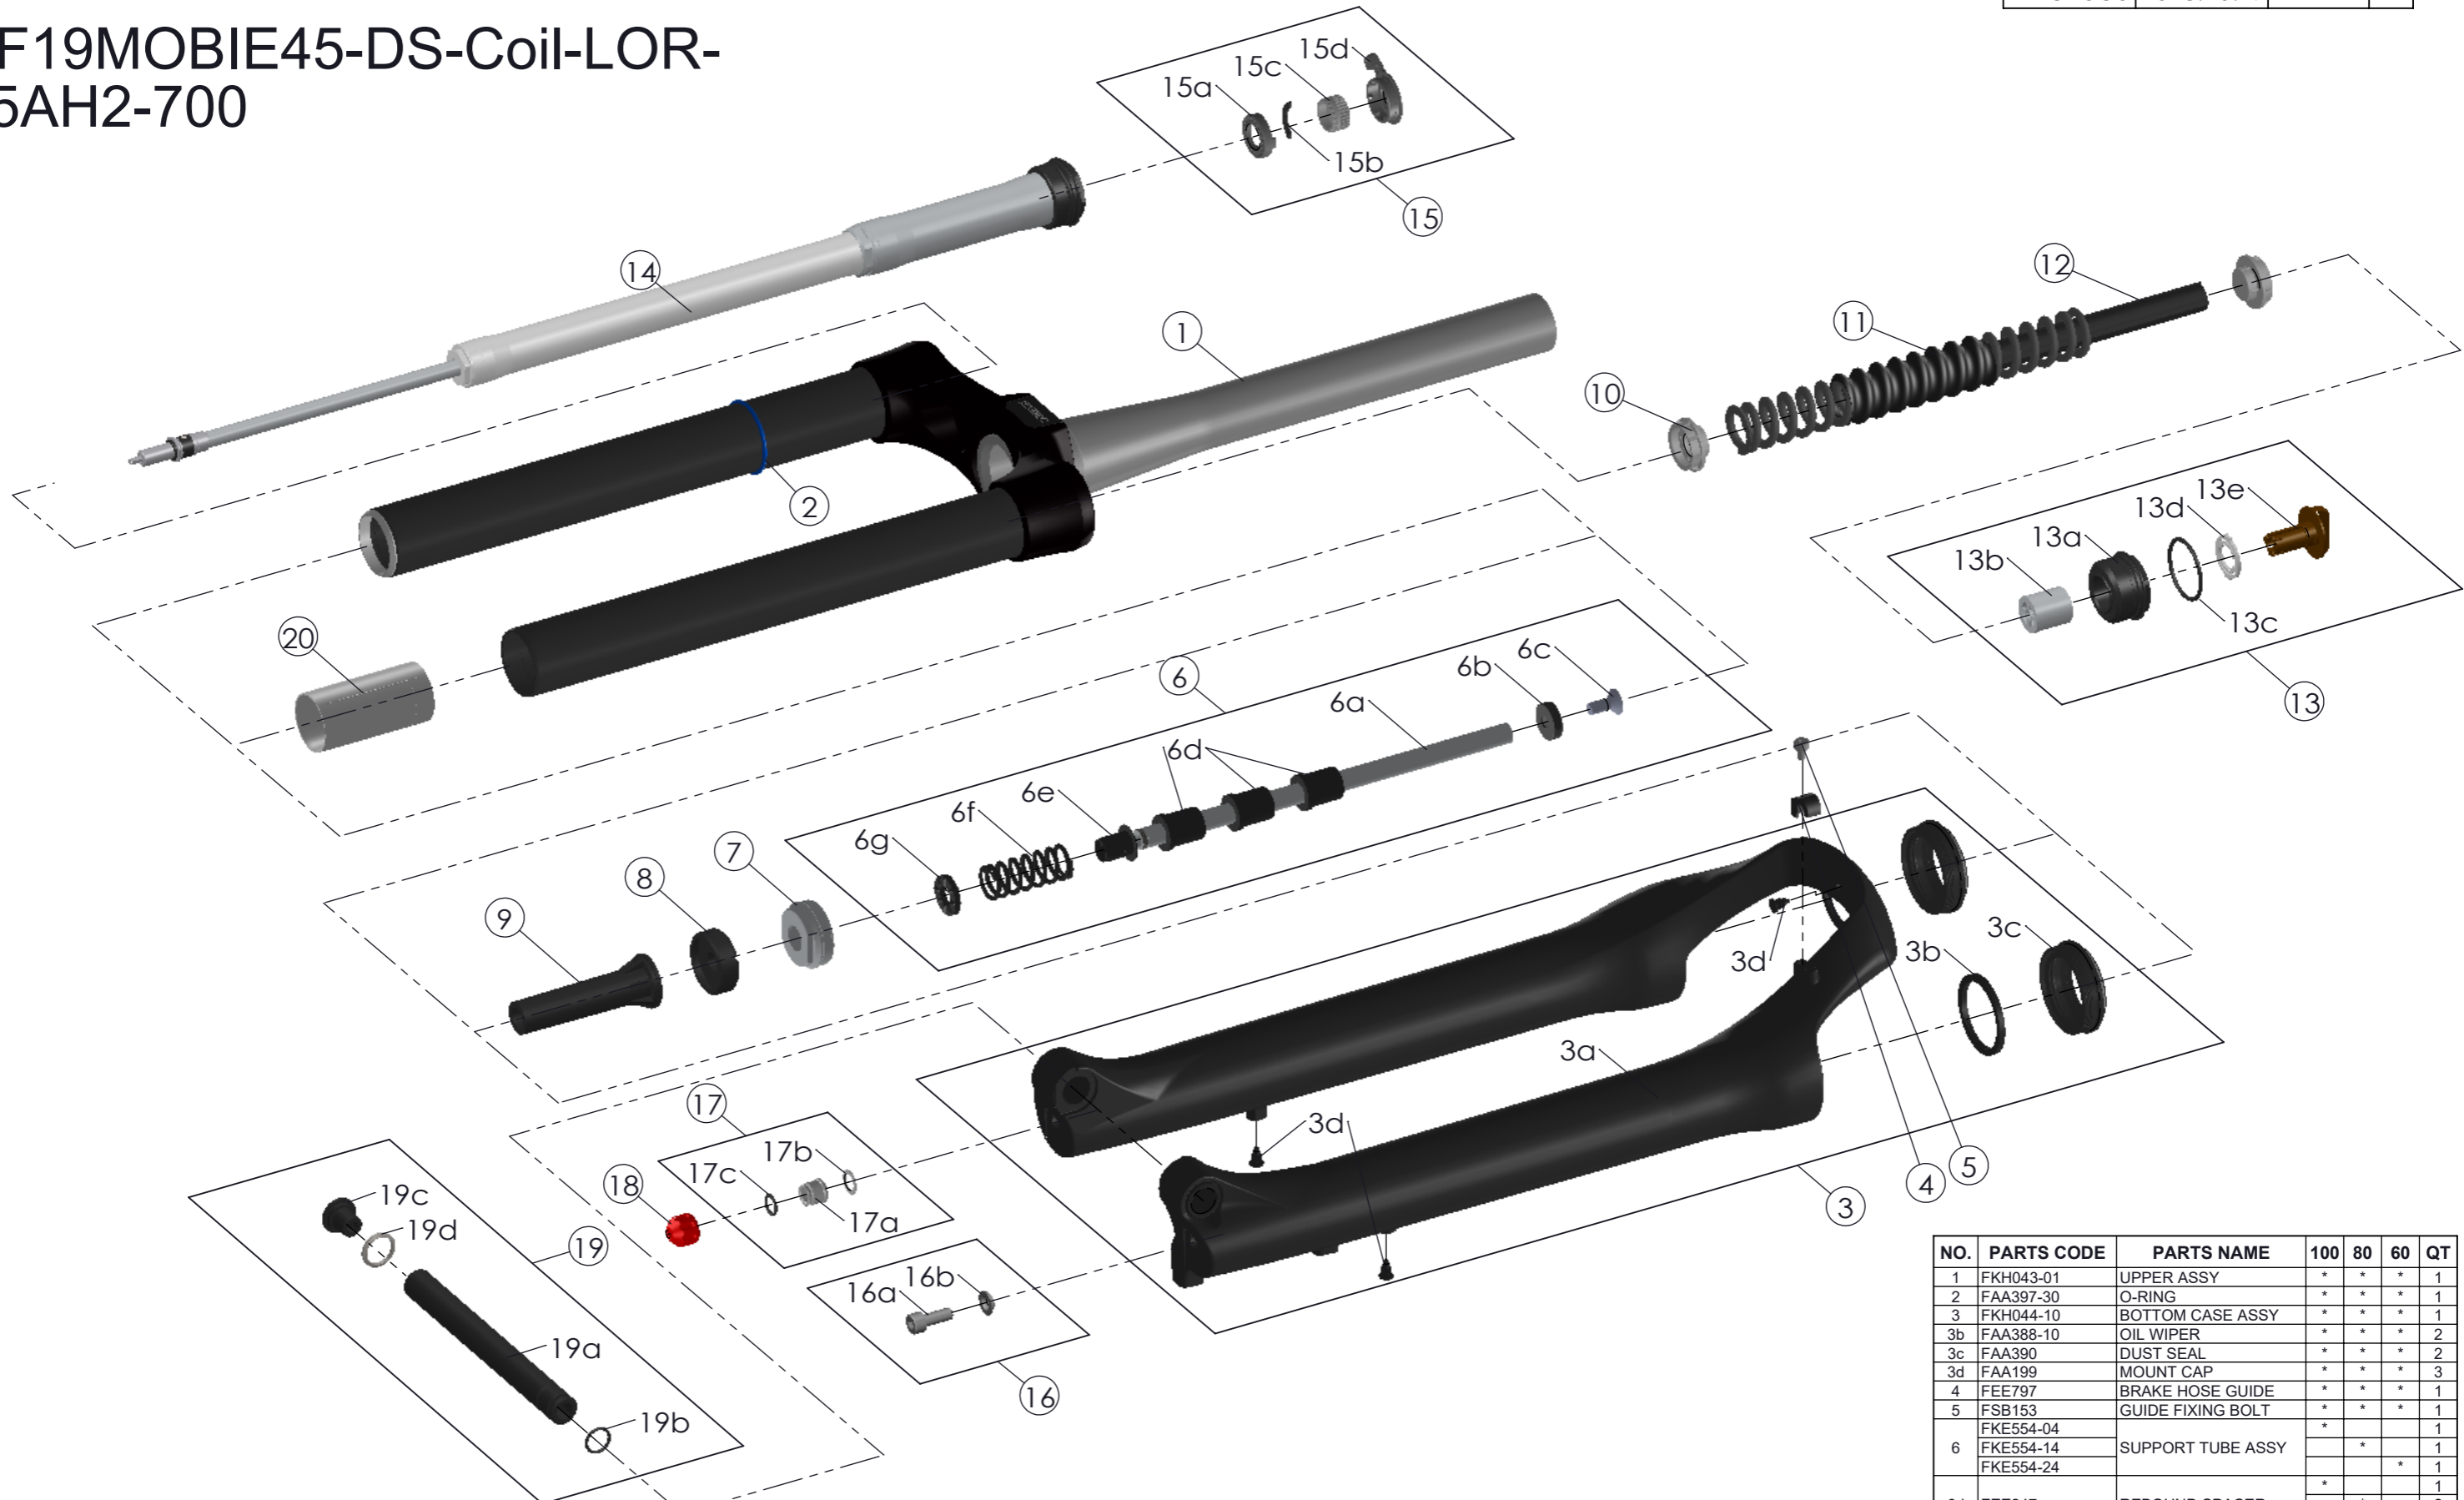

SR SUNTOUR

SF19MOBIE45-DS-Coil-LOR-15AH2-700

Date	2018.-9.17	Version	1
Amended	2018.10.17		

NO.	PARTS CODE	PARTS NAME	100	80	60	QT
1	FKH043-01	UPPER ASSY	*	*	*	1
2	FAA397-30	O-RING	*	*	*	1
3	FKH044-10	BOTTOM CASE ASSY	*	*	*	1
3b	FAA388-10	OIL WIPER	*	*	*	2
3c	FAA390	DUST SEAL	*	*	*	2
3d	FAA199	MOUNT CAP	*	*	*	3
4	FEE797	BRAKE HOSE GUIDE	*	*	*	1
5	FSB153	GUIDE FIXING BOLT	*	*	*	1
6	FKE554-04	SUPPORT TUBE ASSY	*	*	*	1
	FKE554-14		*	*	1	
	FKE554-24		*	*	1	
6d	FEE247	REBOUND SPACER	*	*	*	2
	FEE247	REBOUND SPACER	*	*	*	3
7	FEG211	FORK NOSE	*	*	*	1
8	FEP687	BOTTOM BUMPER	*	*	*	1
9	FEG360-30	BOTTOM STOPPER	*	*	*	1
10	FEE262-80	SPRING GUIDE	*	*	*	2
11	FEP786-01	MAIN SPRING	*	*	*	1
	FEP787-01		*	*	1	
	FEP788-01		*	*	1	
12	FEP789	DAMPER	*	*	*	1

NO.	PARTS CODE	PARTS NAME	100	80	60	QT
13	FKE015-15	ADJUSTER ASSY	*	*	*	1
14	FUN062-35	LO-R UNIT	*	*	*	1
15	FKE562	LO-R KNOB ASSY	*	*	*	1
16	FKA044	FIXING BOLT SET	*	*	*	1
17	FKE436	FIXING NUT SET	*	*	*	1
18	FEG201	REBOUND KNOB	*	*	*	1
19	FKA117-02	15AH2 AXLE SET	*	*	*	1
20	FEG463-10	SLEEVE	*	*	*	1