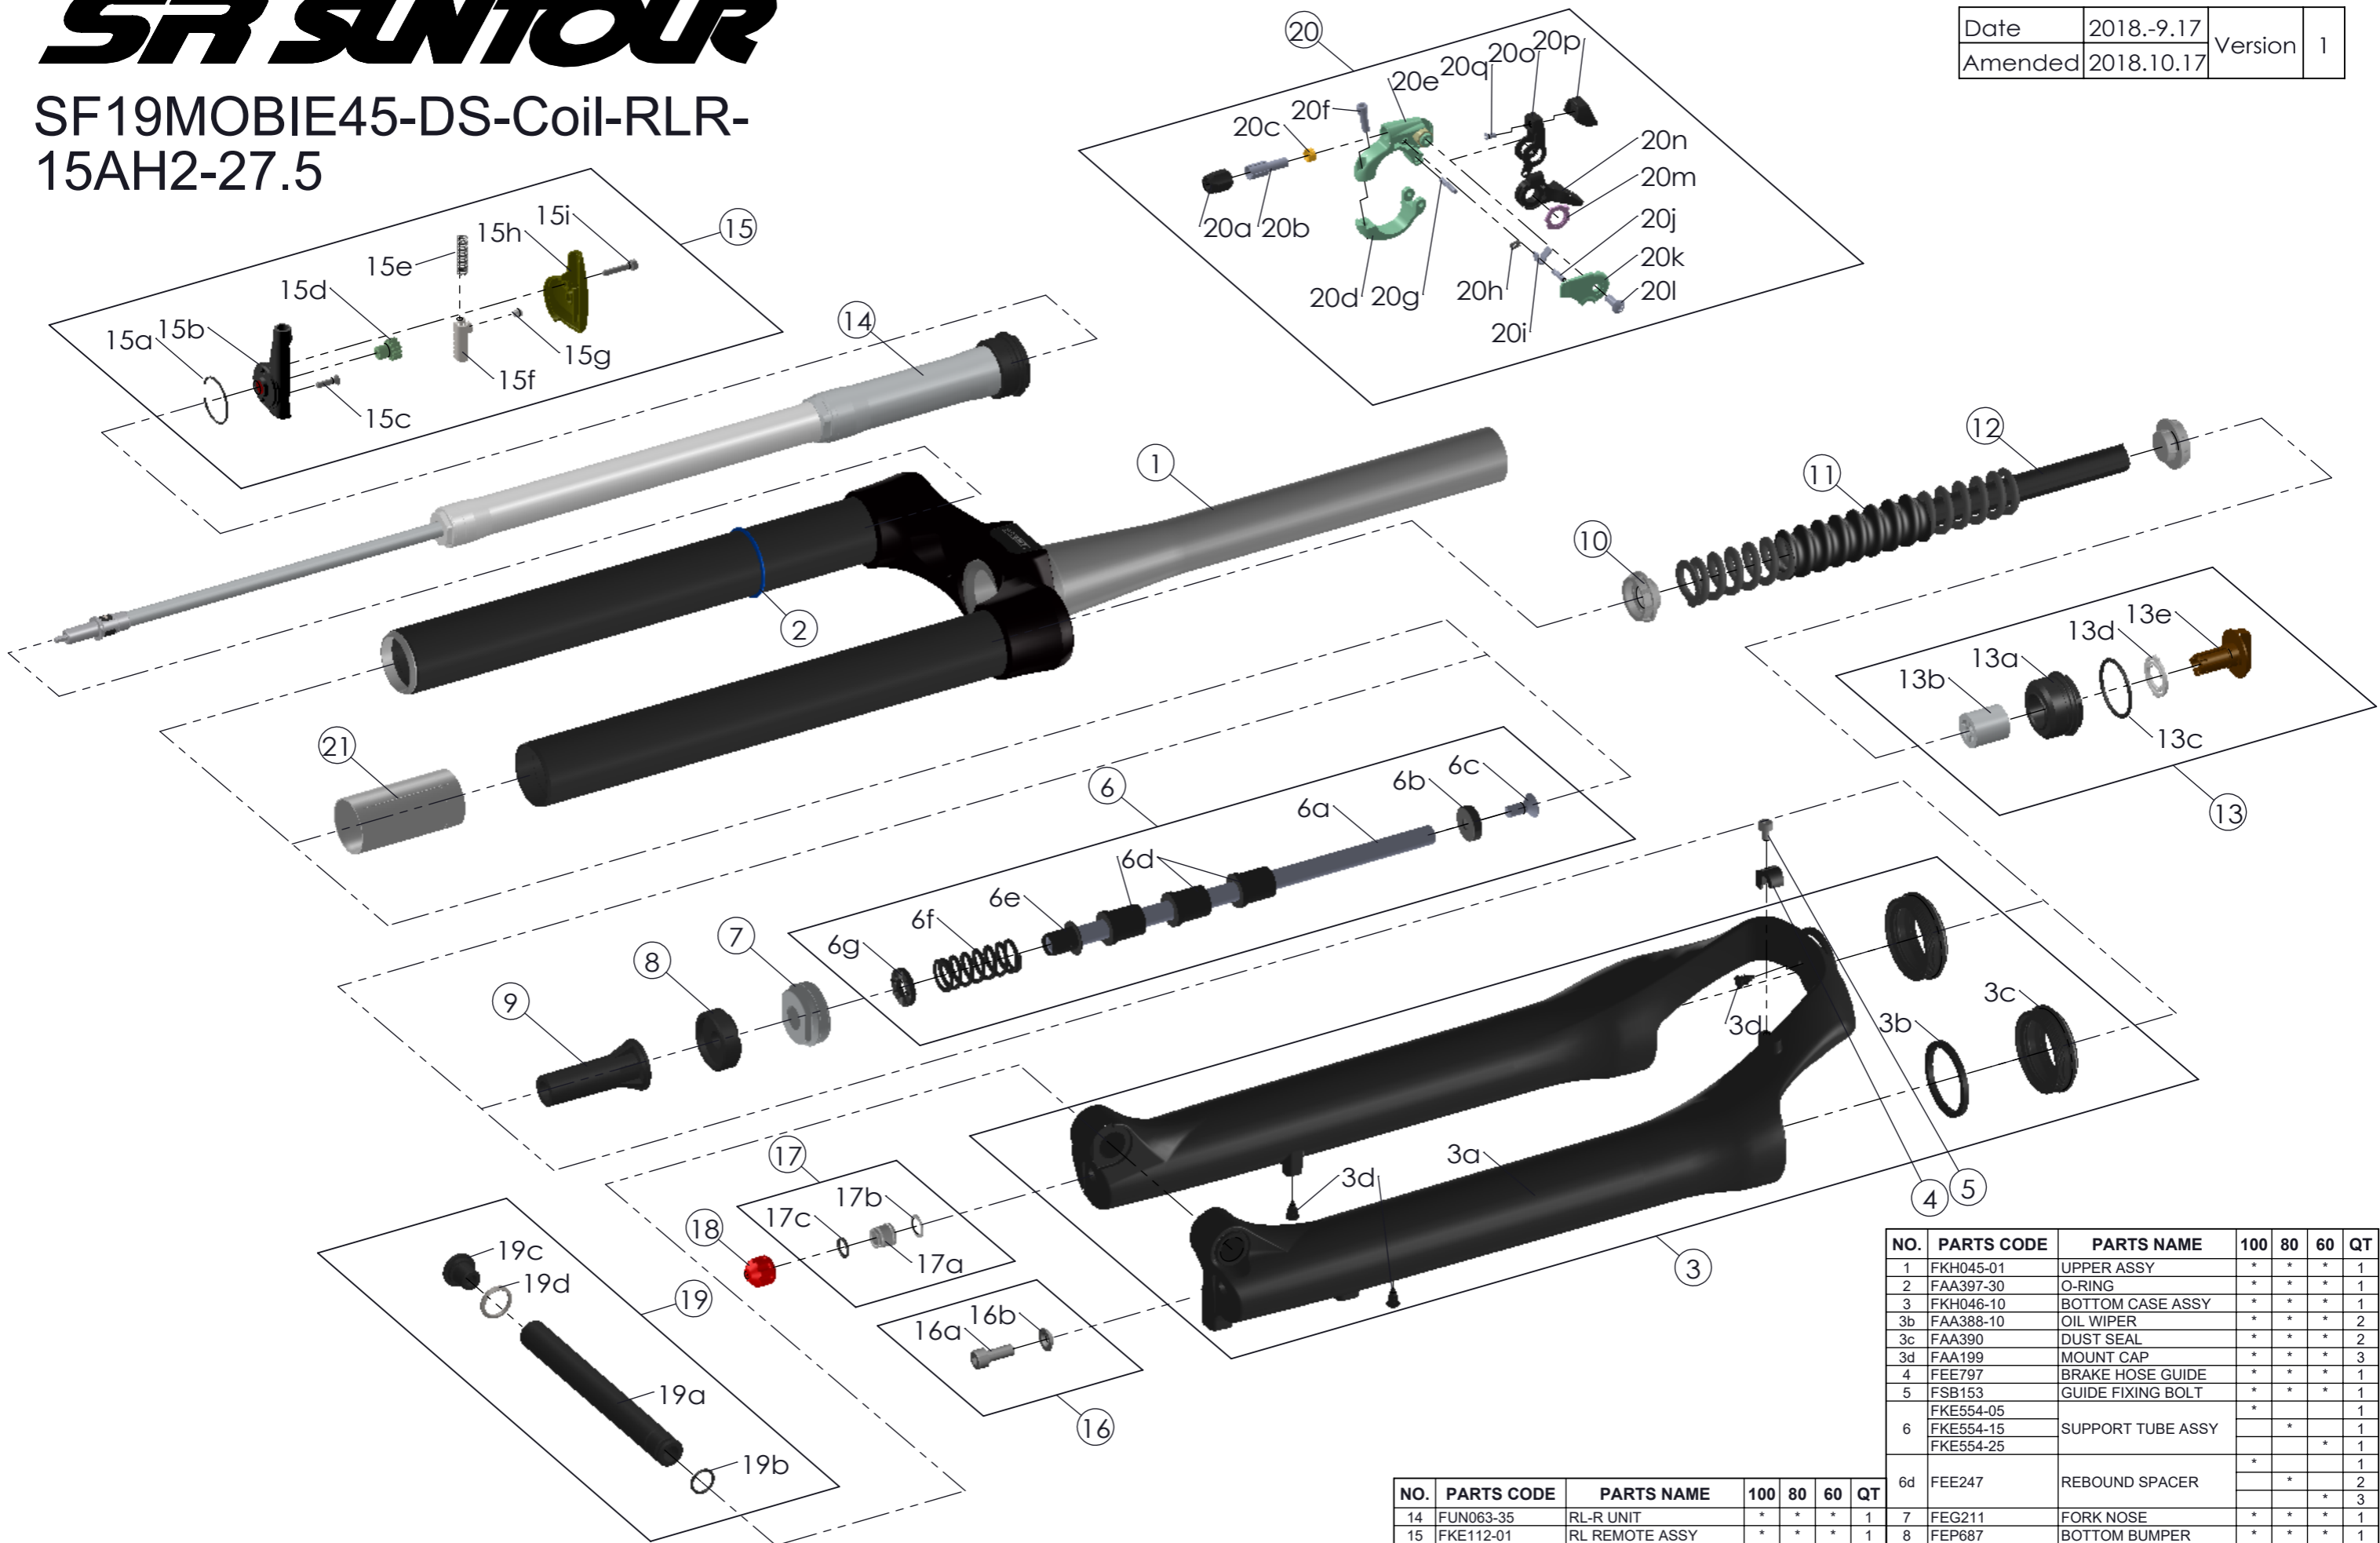

SUNTOUR

SF19MOBIE45-DS-Coil-RLR-15AH2-27.5

Date	2018.-9.17	Version	1
Amended	2018.10.17		

NO.	PARTS CODE	PARTS NAME	100	80	60	QT
1	FKH045-01	UPPER ASSY	*	*	*	1
2	FAA397-30	O-RING	*	*	*	1
3	FKH046-10	BOTTOM CASE ASSY	*	*	*	1
3b	FAA388-10	OIL WIPER	*	*	*	2
3c	FAA390	DUST SEAL	*	*	*	2
3d	FAA199	MOUNT CAP	*	*	*	3
4	FEE797	BRAKE HOSE GUIDE	*	*	*	1
5	FSB153	GUIDE FIXING BOLT	*	*	*	1
	FKE554-05		*			1
6	FKE554-15	SUPPORT TUBE ASSY		*		1
	FKE554-25				*	1
			*			1
6d	FEE247	REBOUND SPACER		*		2
					*	3
7	FEG211	FORK NOSE	*	*	*	1
8	FEP687	BOTTOM BUMPER	*	*	*	1
9	FEG360-20	BOTTOM STOPPER	*	*	*	1
10	FEE262-80	SPRING GUIDE	*	*	*	2
	FEP786-01		*	*	*	1
11	FEP787-01	MAIN SPRING		*		1
	FEP788-01				*	1
12	FEP789	DAMPER	*	*	*	1

NO.	PARTS CODE	PARTS NAME	100	80	60	QT
14	FUN063-35	RL-R UNIT	*	*	*	1
15	FKE112-01	RL REMOTE ASSY	*	*	*	1
16	FKA044	FIXING BOLT SET	*	*	*	1
17	FKE436	FIXING NUT SET	*	*	*	1
18	FEG201	REBOUND KNOB	*	*	*	1
19	FKA117-02	15AH2 AXLE SET	*	*	*	1
20	SL15SC-RLO	REMOTE LEVER ASSY	*	*	*	1
21	FEG463-10	SLEEVE	*	*	*	1