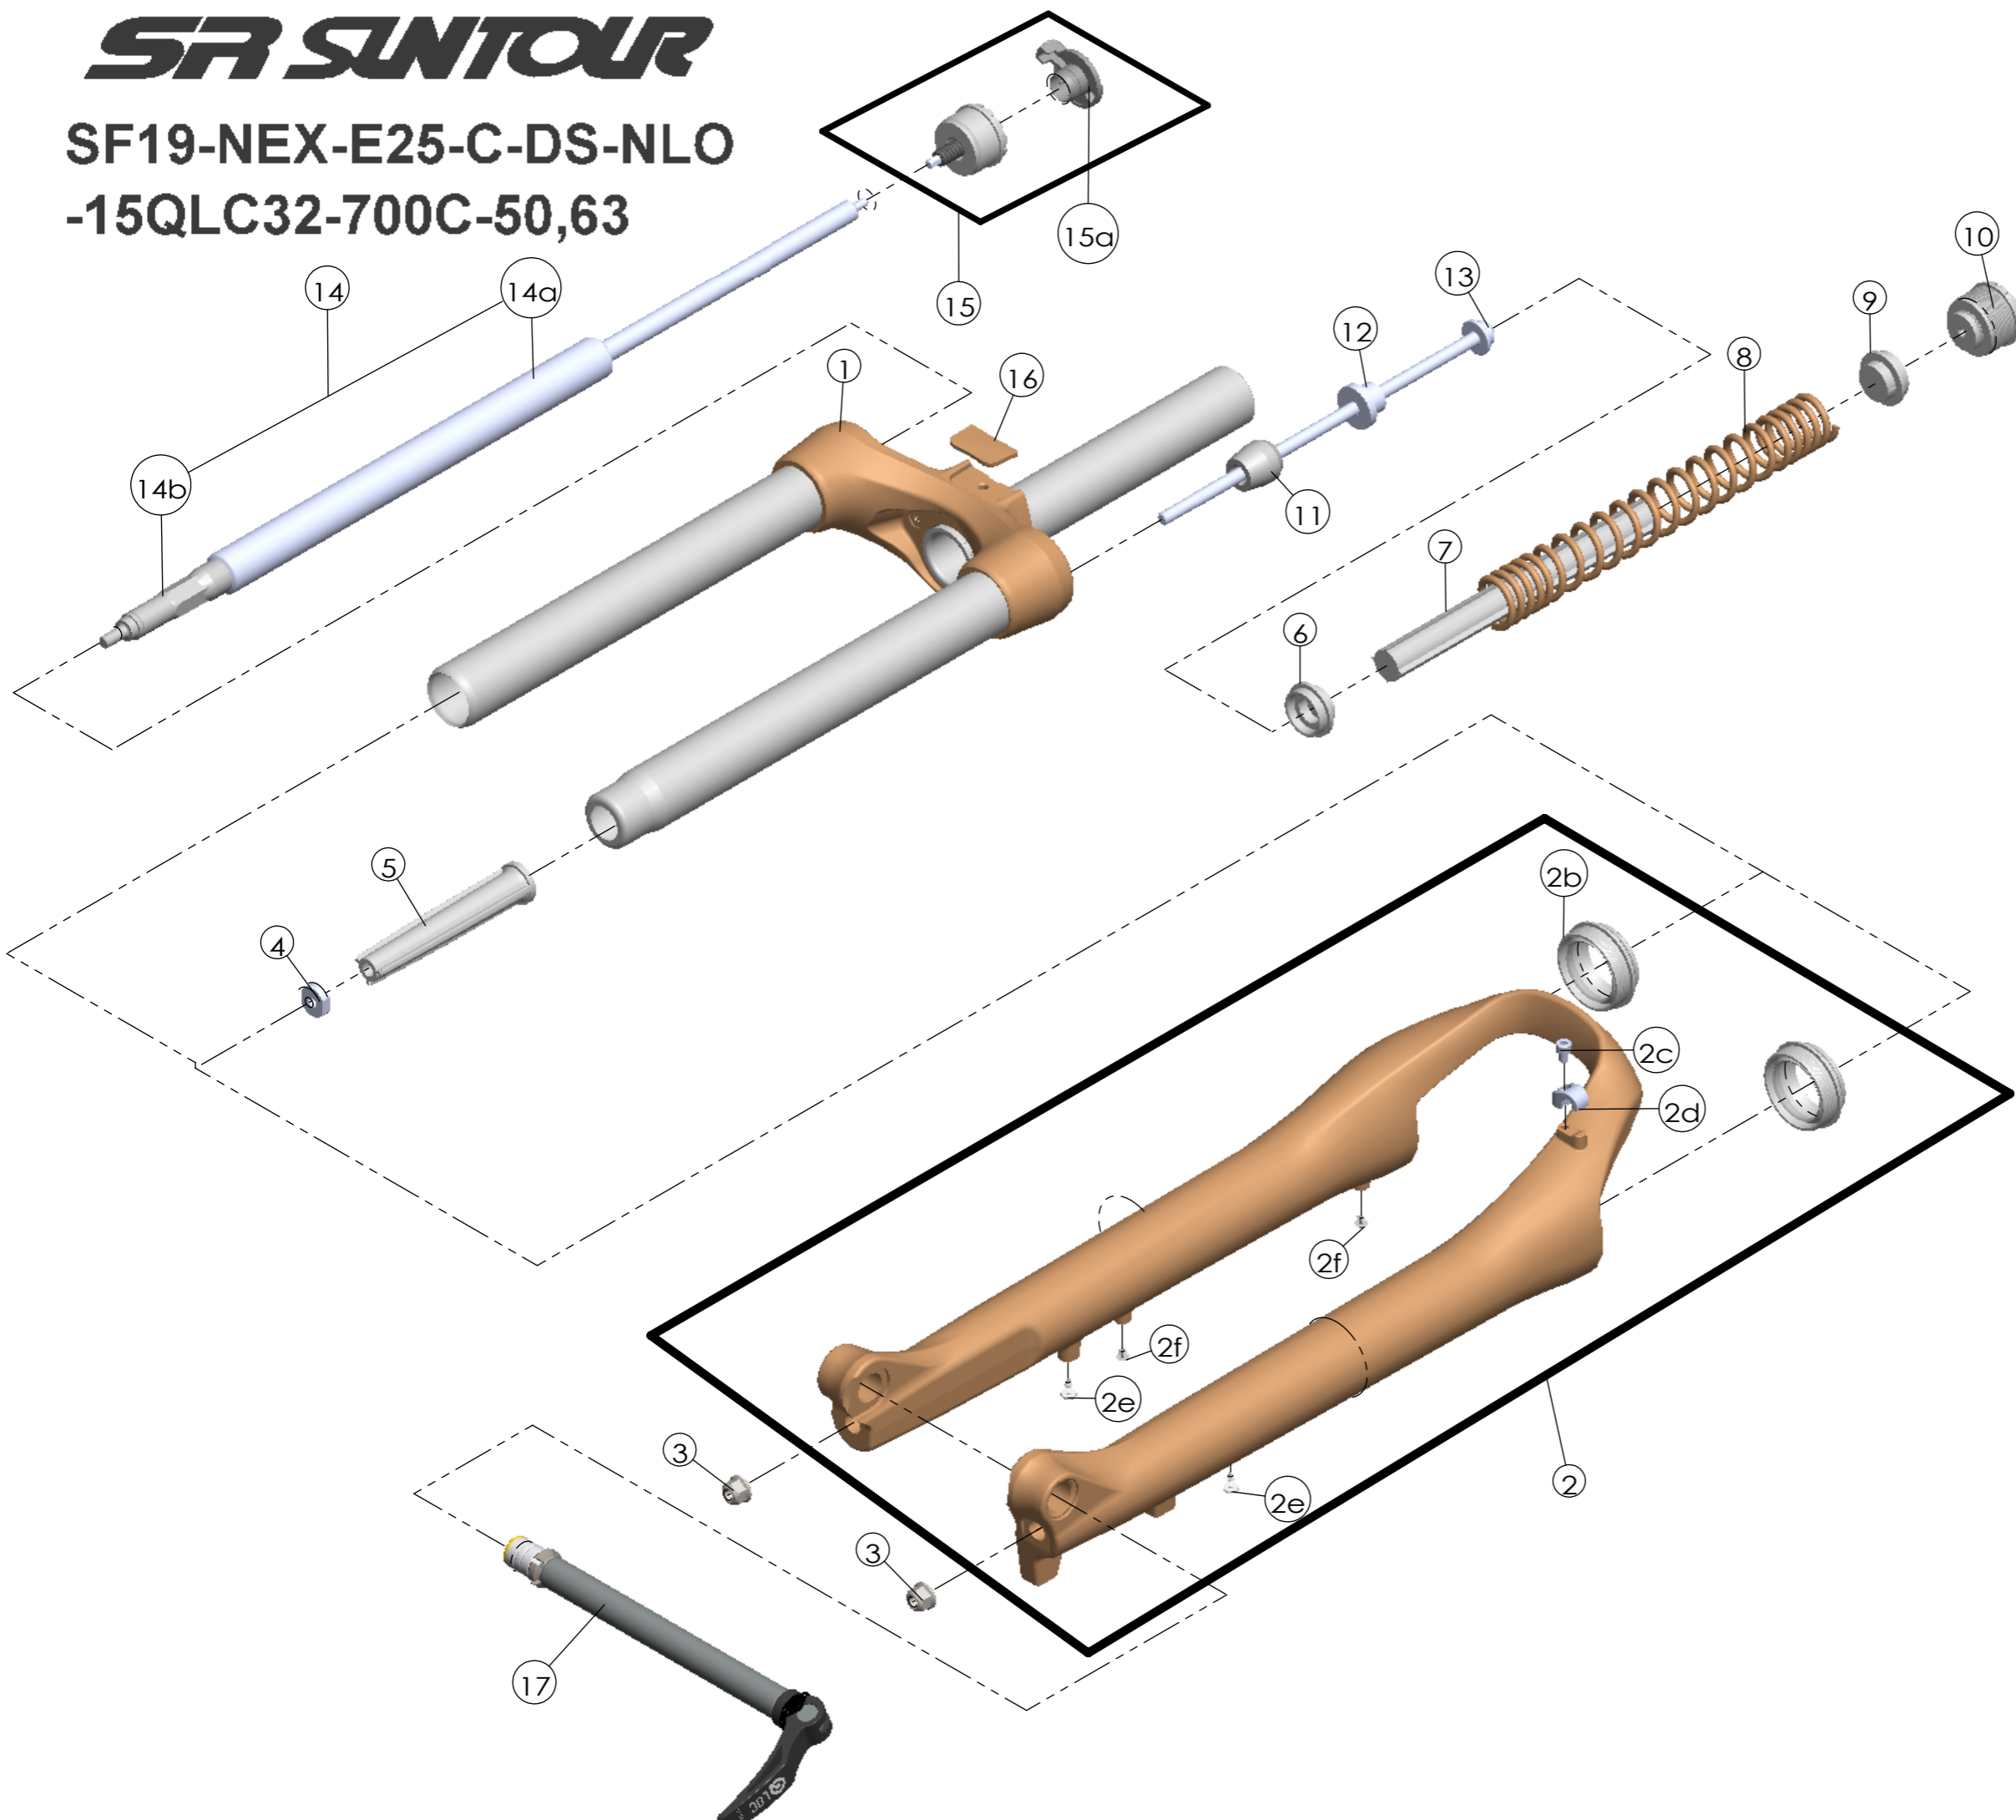

## SF19-NEX-E25-C-DS-NLO -15QLC32-700C-50,63

Date	2019.4.12	Version	1
Amended			

NO.	PART NAME	PART CODE	QTY.	
			50	63
1	UPPER ASSY	FKZ131-01	1	1
2	BOTTOM CASE ASSY	FKZ132-10	1	1
2a	BOTTOM CASE	FPB442	1	1
2b	DUST SEAL	FAA070-10	2	2
2c	BOLT	FSB153	1	1
2d	HOSE GUIDE	FEG166	1	1
2e	MOUNT CAP	FAA199	2	2
2f	MOUNT CAP	FAA199-10	2	2
3	FIXING NUT	FSN023	2	2
4	NUT PLATE	FSN025	1	1
5	SUPPORT TUBE	FEG178	1	1
6	SPRING GUIDE	FEE593-10	1	-
		FEE254	-	1
7	DAMPER	FEP322-20	1	-
		FEP262-95	-	1
8	MAIN SPRING	FEP694	1	-
		FEP693	-	1
9	SPRING GUIDE	FEE593-10	1	-
		FEG253	-	1
10	ADJUST SYSTEM	FKE009-11	1	1
11	REBOUND RUBBER	FEP086-10	1	1
12	DAMPER SPACE	FEE452	1	-
13	FIXING BOLT	FSB159-06	1	1
14	DAMPER UNIT	FUN140-03	1	1
14a	DAMPER BODY	FUN140-00	1	1
14b	SUPPORT TUBE	FEE847-10	1	1
15	LO ADJUST SYSTEM	FKE028-28	1	1
15a	LO KNOB	FEG426	1	1
16	BRACE COVER	FEG394	1	1
17	15QLC32 AXLE SET	FKA069-25	1	1