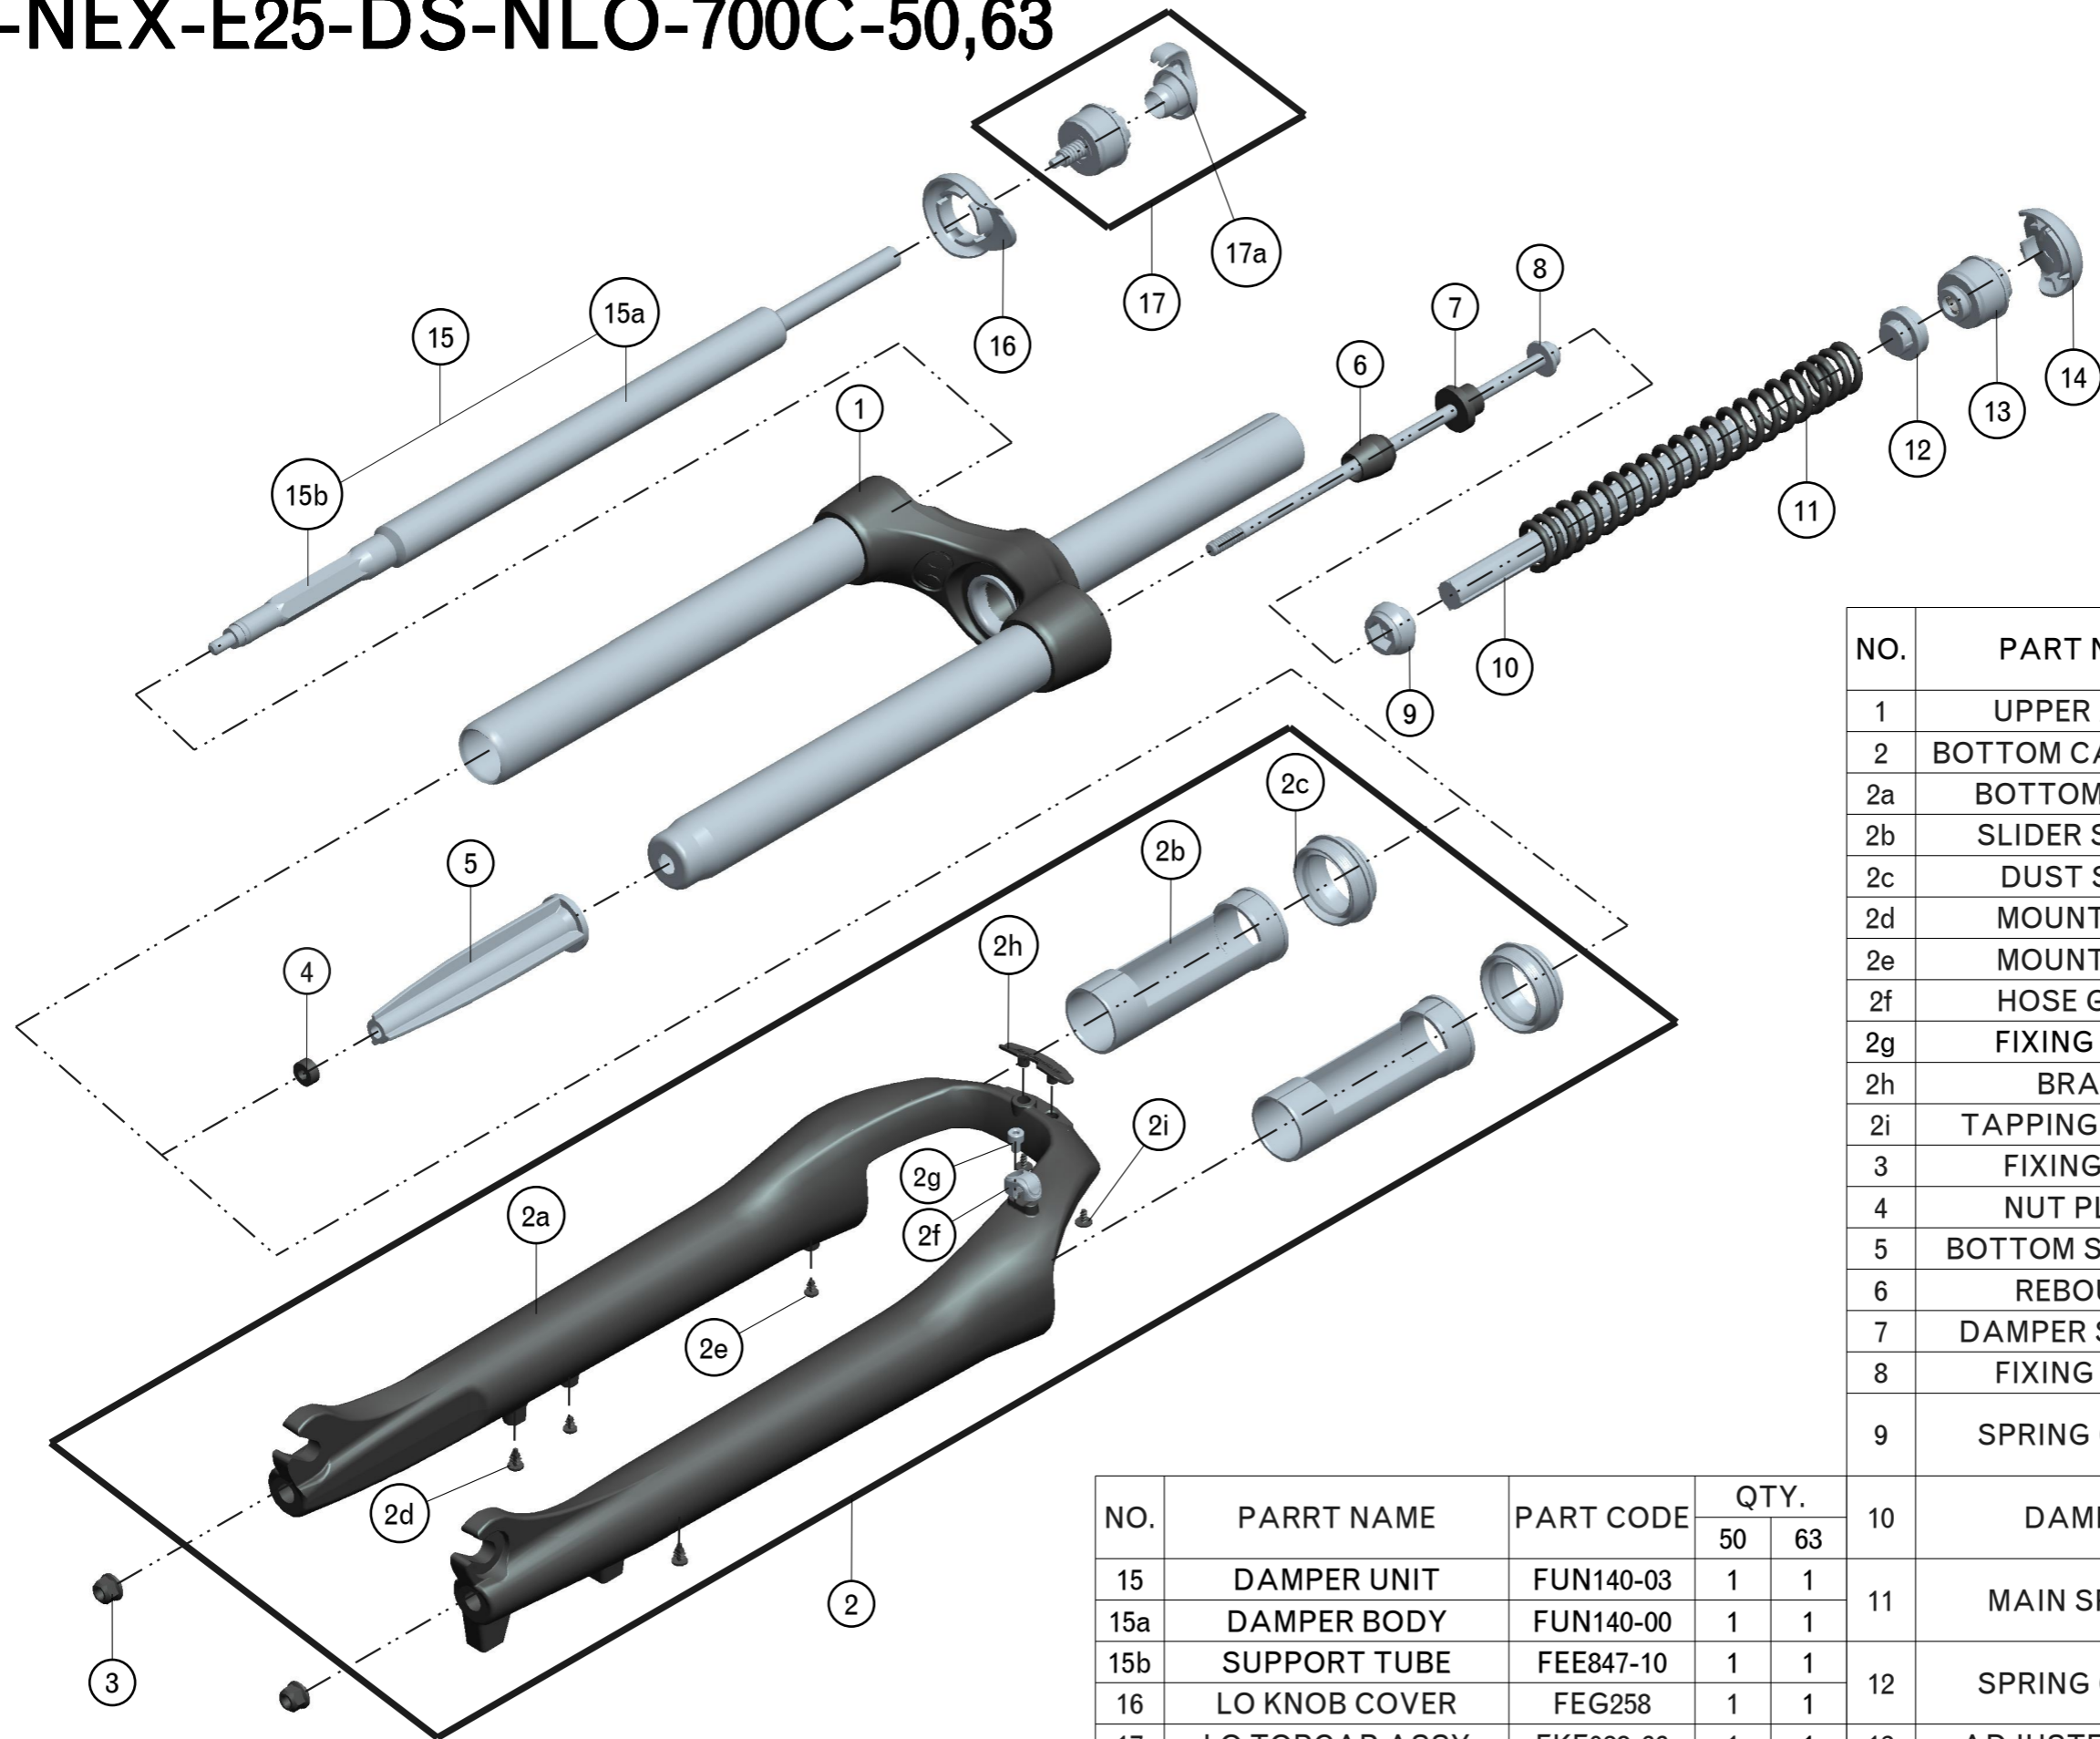

SF19-NEX-E25-DS-NLO-700C-50,63

NO.	PART NAME	PART CODE	QTY.	
			50	63
1	UPPER ASSY	FKZ071-01	1	1
2	BOTTOM CASE ASSY	FKZ075-10	1	1
2a	BOTTOM CASE	FPB404	1	1
2b	SLIDER SLEEVE	FEE785	2	2
2c	DUST SEAL	FAA070-10	2	2
2d	MOUNT CAP	FAA199	2	2
2e	MOUNT CAP	FAA199-10	2	2
2f	HOSE GUIDE	FEG166	1	1
2g	FIXING BOLT	FSB153	1	1
2h	BRACE	FEE716	1	1
2i	TAPPING SCREW	FSB114-20	2	2
3	FIXING NUT	FSN023	2	2
4	NUT PLATE	FSN025-10	1	1
5	BOTTOM STOPPER	FEG245	1	1
6	REBOUND	FEP086-10	1	1
7	DAMPER SPACER	FEE452	1	-
8	FIXING BOLT	FSB159-09	1	1
9	SPRING GUIDE	FEE593-10	1	-
		FEG254	-	1
10	DAMPER	FEP322-20	1	-
		FEP262-95	-	1
11	MAIN SPRING	FEP694	1	-
		FEP693	-	1
12	SPRING GUIDE	FEE592-10	1	-
		FEG253	-	1
13	ADJUSTER ASSY	FKE213-12	1	1
14	PRELOAD COVER	FEG259	1	1

NO.	PART NAME	PART CODE	QTY.	
			50	63
15	DAMPER UNIT	FUN140-03	1	1
15a	DAMPER BODY	FUN140-00	1	1
15b	SUPPORT TUBE	FEE847-10	1	1
16	LO KNOB COVER	FEG258	1	1
17	LO TOPCAP ASSY	FKE028-66	1	1
17a	LO KNOB	FEG246	1	1