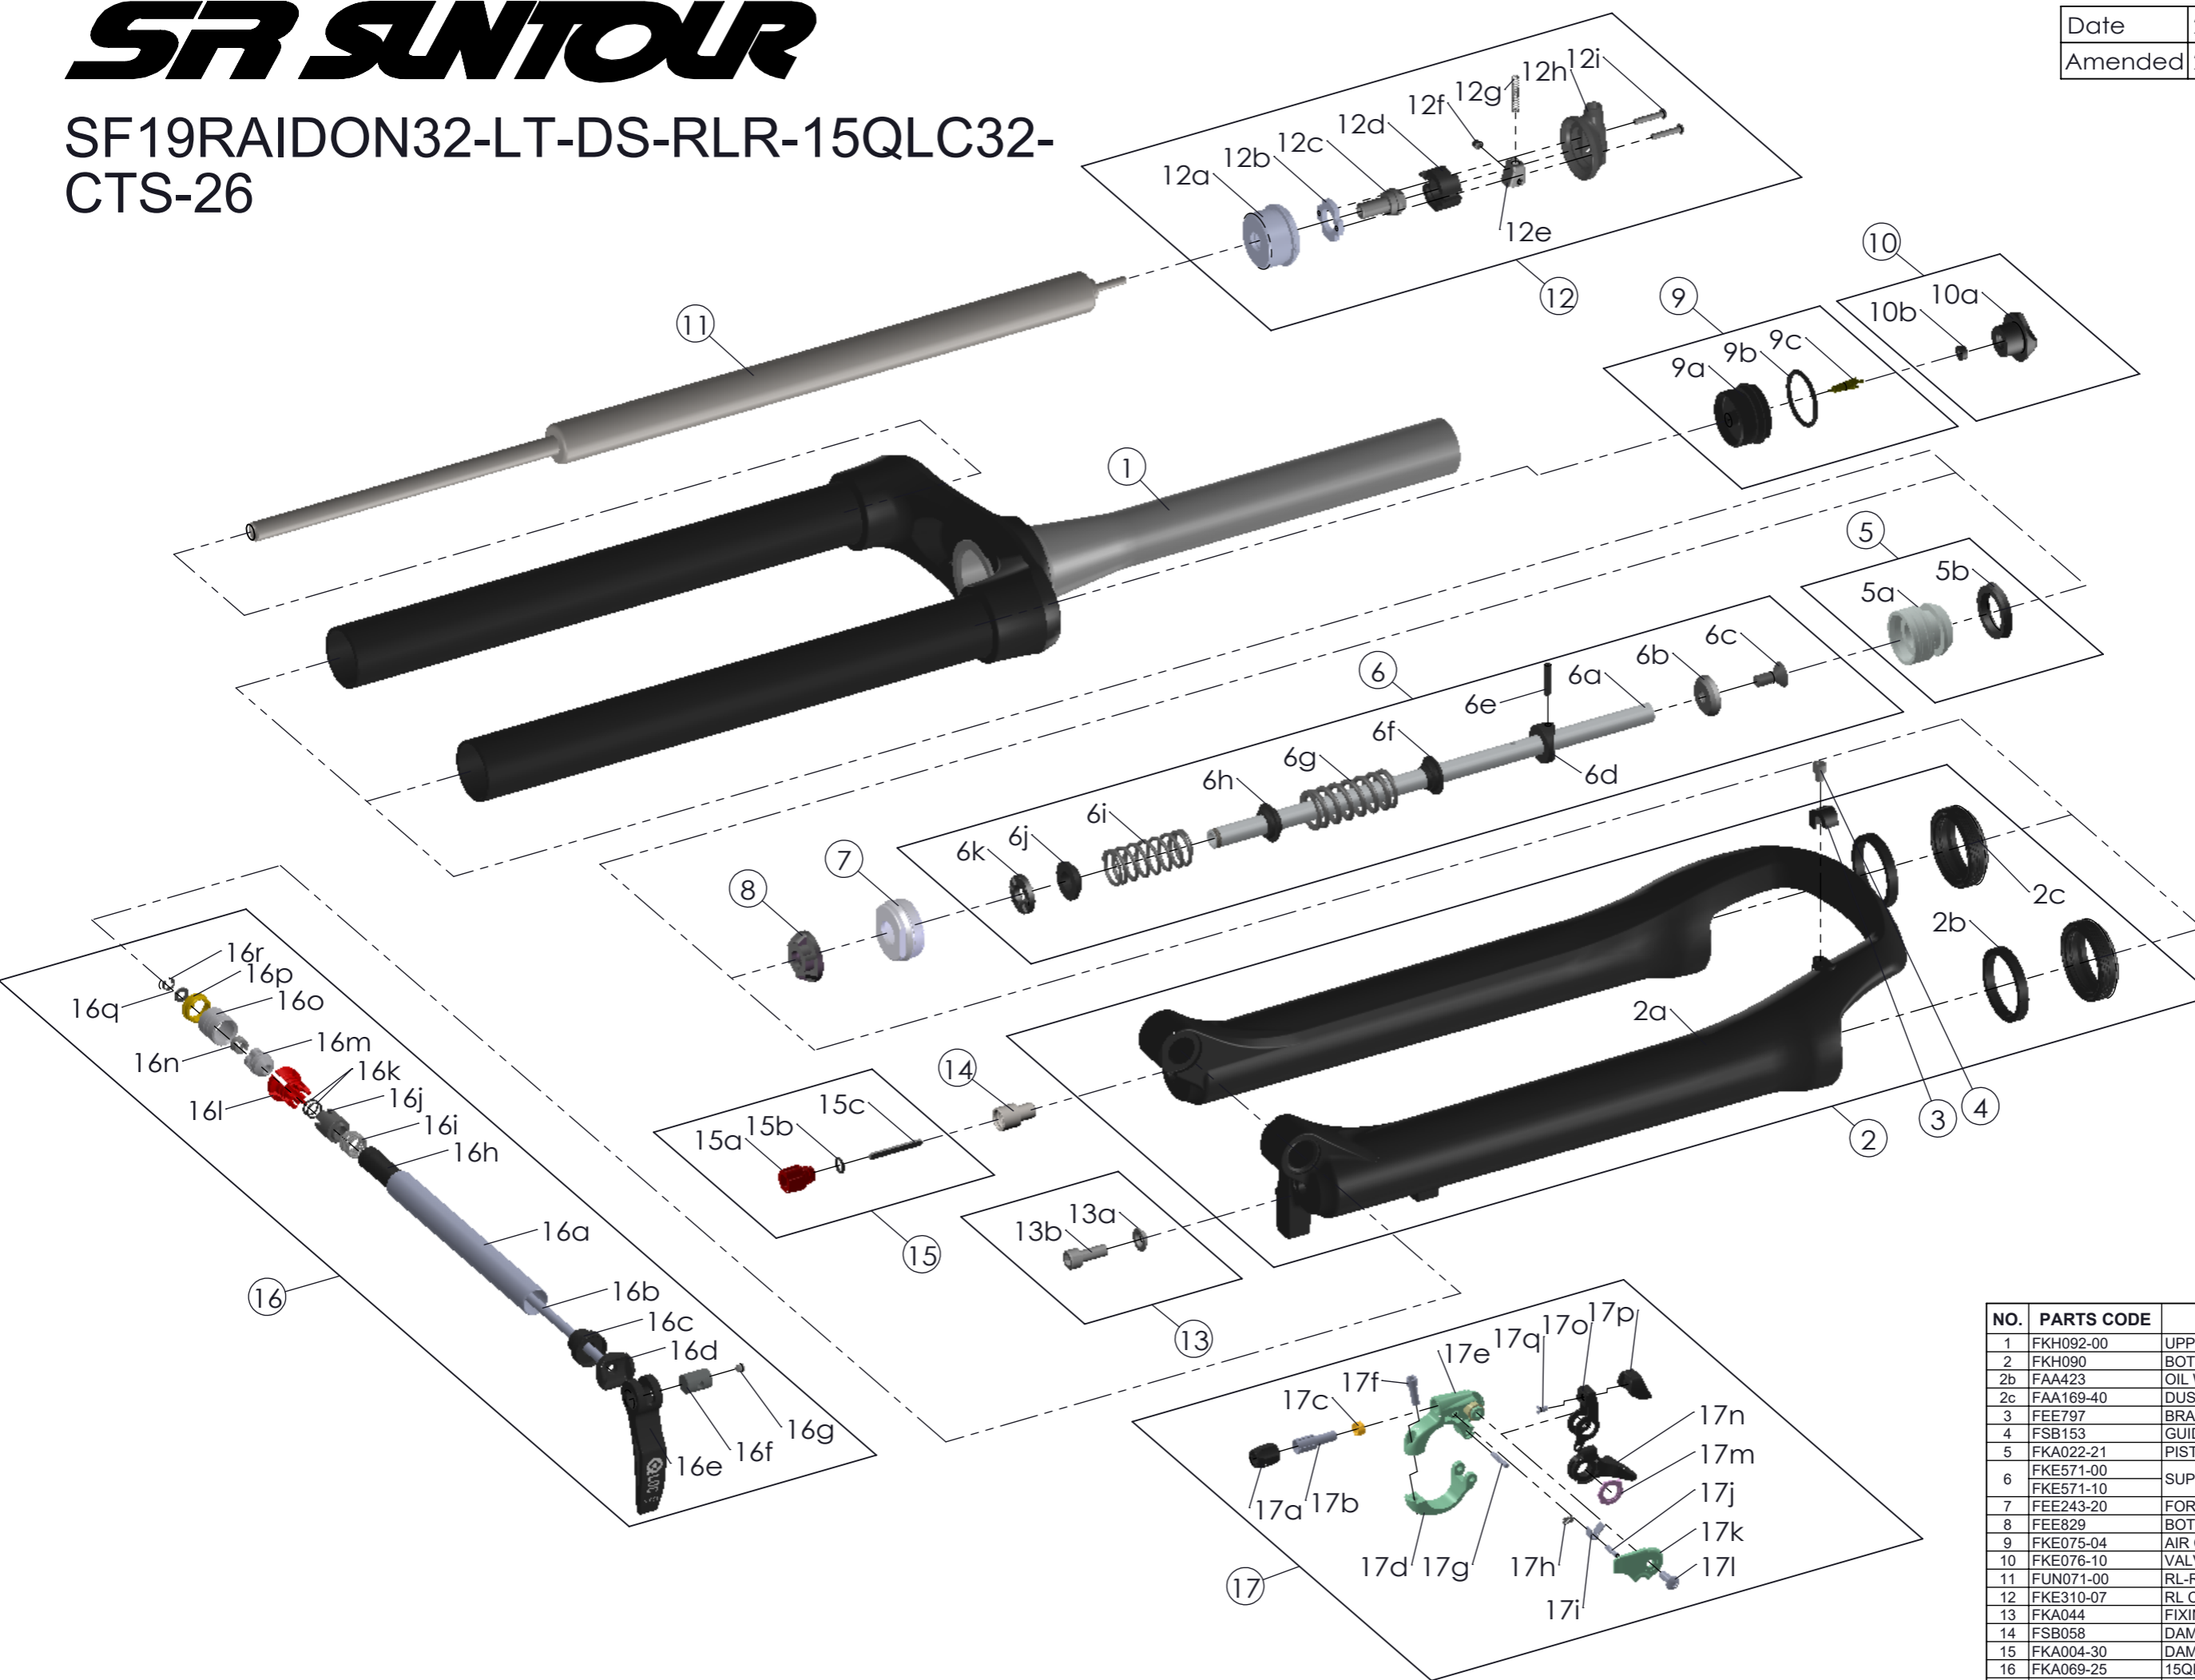

# SUNTOUR

SF19RAIDON32-LT-DS-RLR-15QLC32-CTS-26

Date	2019.-4.-9	Version	2
Amended	2019.10.-5		

NO.	PARTS CODE	PARTS NAME	120	100	QT
1	FKH092-00	UPPER ASSY	*	*	1
2	FKH090	BOTTOM CASE ASSY	*	*	1
2b	FAA423	OIL WIPER	*	*	2
2c	FAA169-40	DUST SEAL	*	*	2
3	FEE797	BRAKE HOSE GUIDE	*	*	1
4	FSB153	GUIDE FIXING BOLT	*	*	1
5	FKA022-21	PISTON UNIT	*	*	1
6	FKE571-00	SUPPORT TUBE ASSY	*	*	1
	FKE571-10			*	1
7	FEE243-20	FORK NOSE	*	*	1
8	FEE829	BOTTOM STOPPER	*	*	1
9	FKE075-04	AIR CAP ASSY	*	*	1
10	FKE076-10	VALVE CAP ASSY	*	*	1
11	FUN071-00	RL-R UNIT	*	*	1
12	FKE310-07	RL COVER ASSY	*	*	1
13	FKA044	FIXING BOLT SET	*	*	1
14	FSB058	DAMPER FIXING BOLT	*	*	1
15	FKA004-30	DAMPER KNOB ASSY	*	*	1
16	FKA069-25	15QLC32 AXLE SET	*	*	1
17	SL15SC-RLO	REMOTE LEVER ASSY	*	*	1