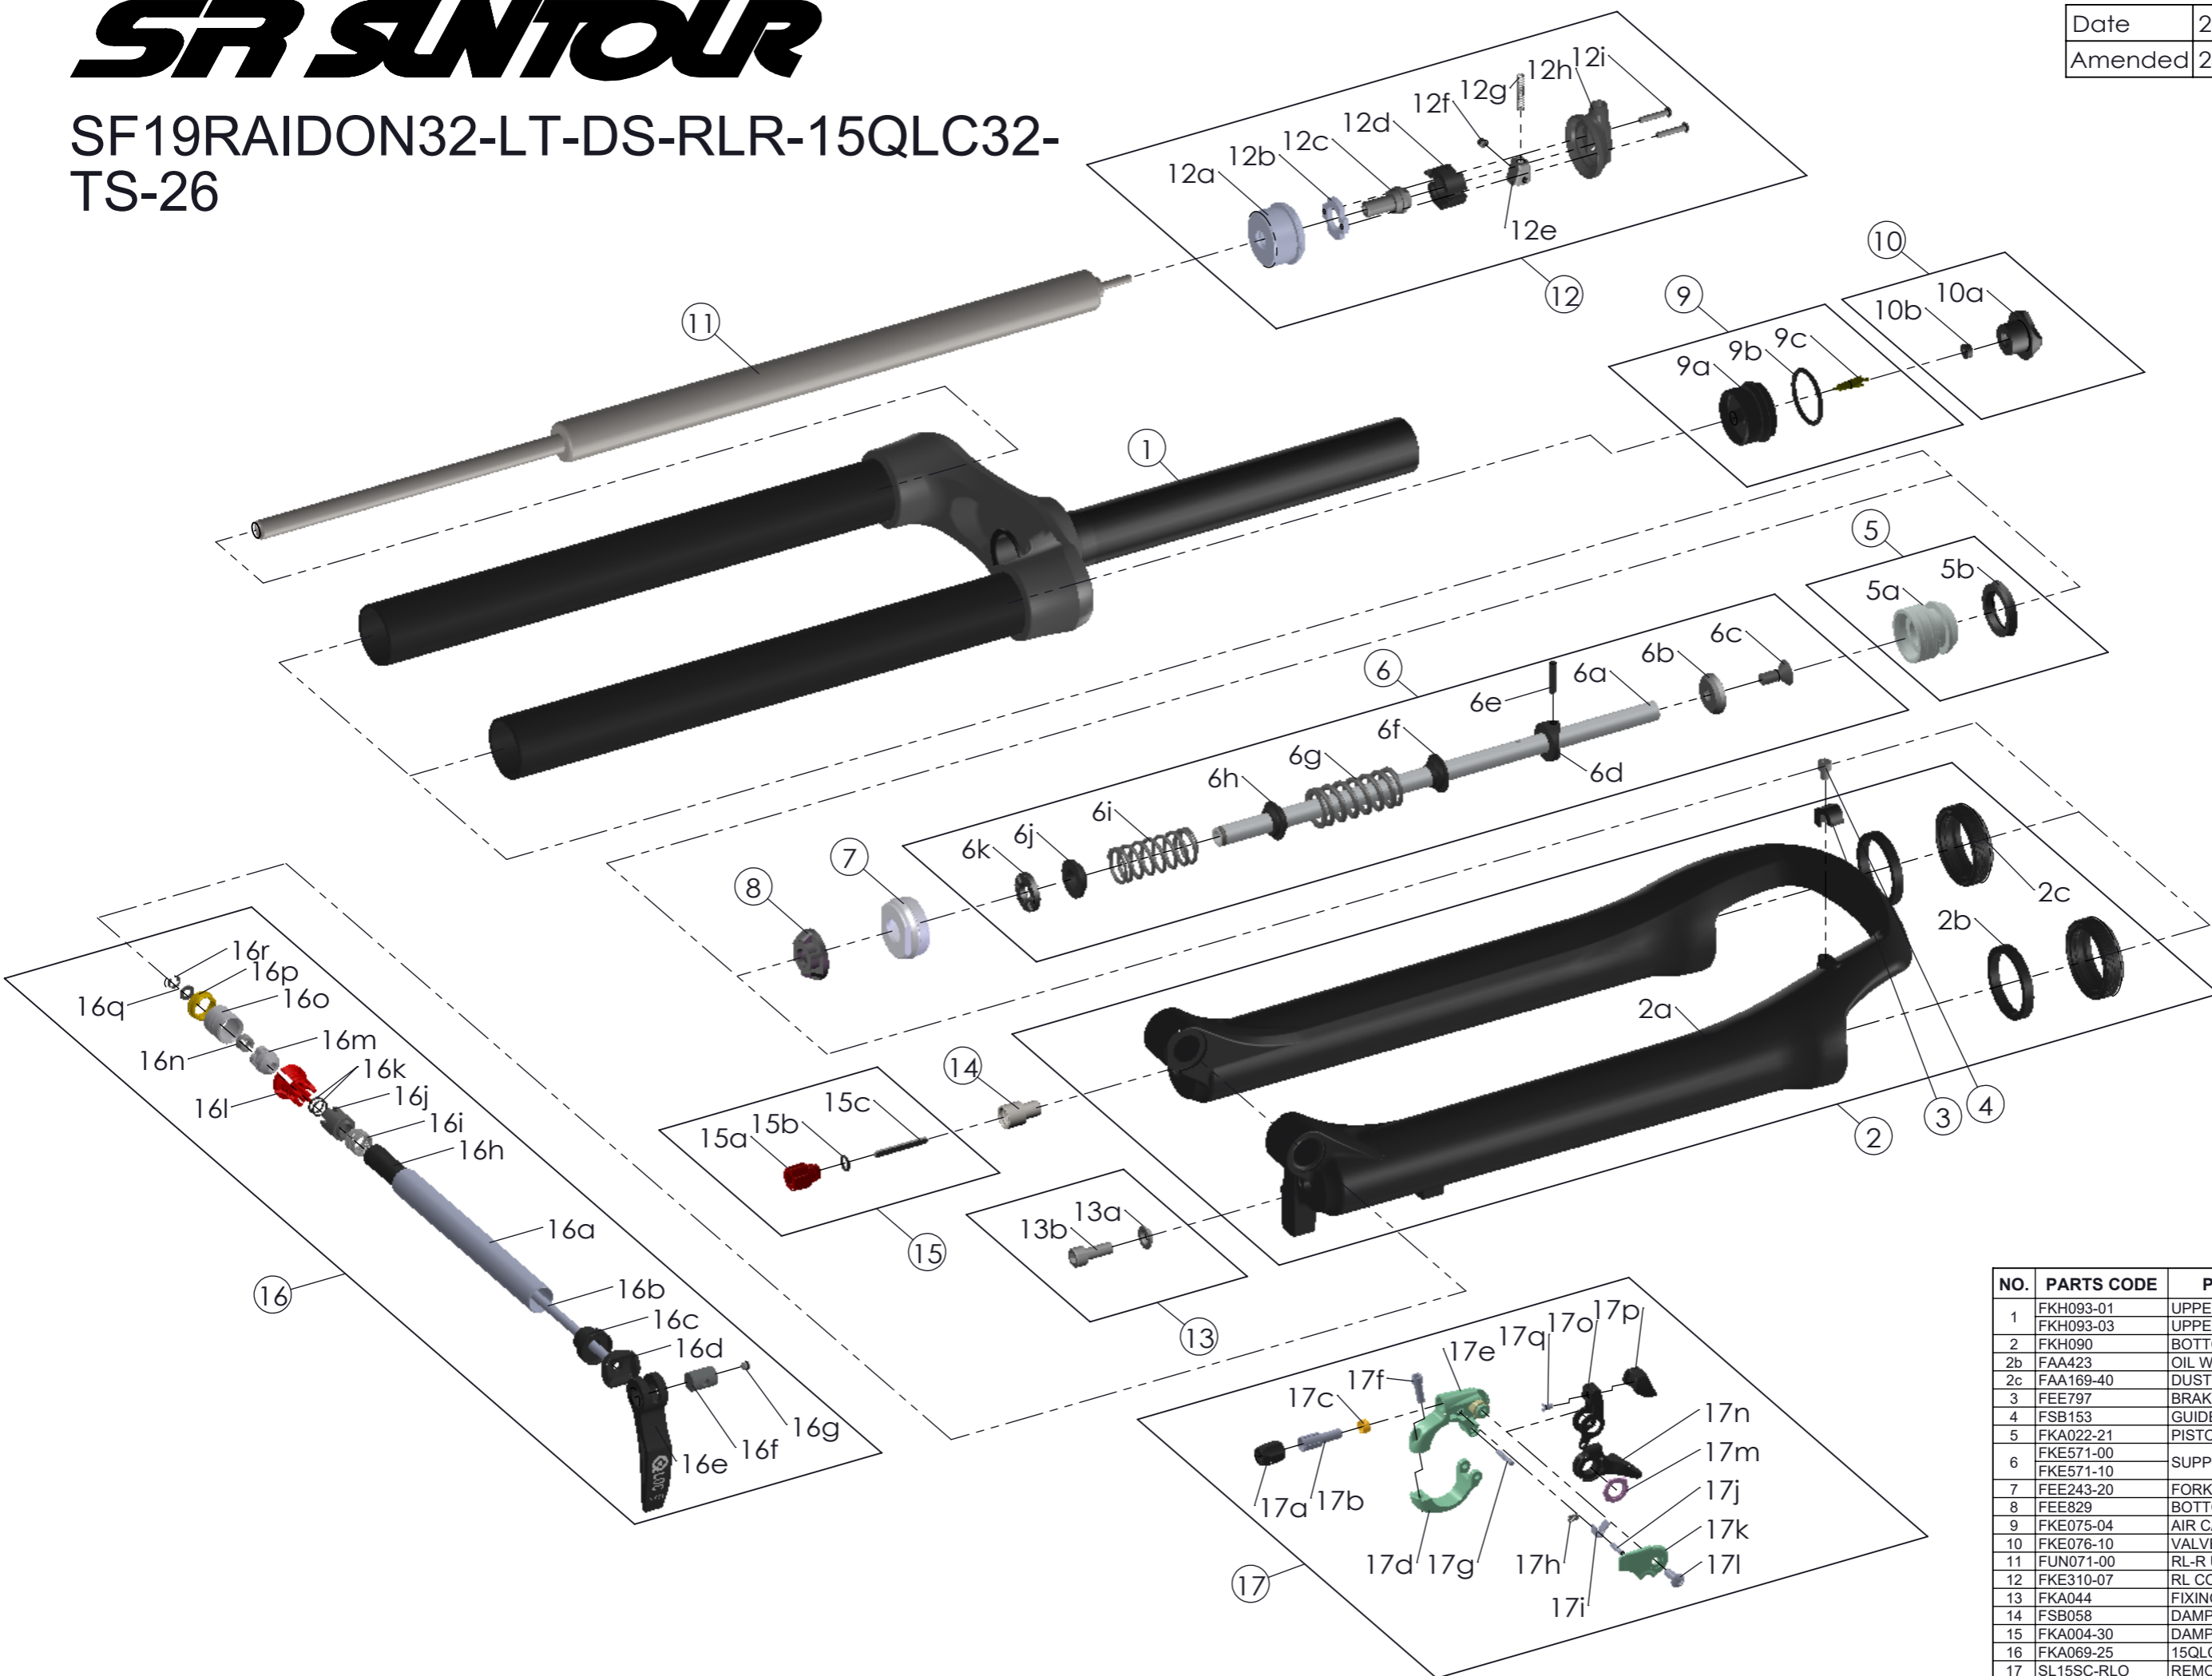

SUNTOUR

SF19RAIDON32-LT-DS-RLR-15QLC32-TS-26

Date	2019.-4.-9	Version	2
Amended	2019.10.-5		

NO.	PARTS CODE	PARTS NAME	120	100	QT
1	FKH093-01	UPPER ASSY(Cr-Mo)	*	*	1
	FKH093-03	UPPER ASSY(AI)	*	*	1
2	FKH090	BOTTOM CASE ASSY	*	*	1
2b	FAA423	OIL WIPER	*	*	2
2c	FAA169-40	DUST SEAL	*	*	2
3	FEE797	BRAKE HOSE GUIDE	*	*	1
4	FSB153	GUIDE FIXING BOLT	*	*	1
5	FKA022-21	PISTON UNIT	*	*	1
6	FKE571-00	SUPPORT TUBE ASSY	*	*	1
	FKE571-10		*	*	1
7	FEE243-20	FORK NOSE	*	*	1
8	FEE829	BOTTOM STOPPER	*	*	1
9	FKE075-04	AIR CAP ASSY	*	*	1
10	FKE076-10	VALVE CAP ASSY	*	*	1
11	FUN071-00	RL-R UNIT	*	*	1
12	FKE310-07	RL COVER ASSY	*	*	1
13	FKA044	FIXING BOLT SET	*	*	1
14	FSB058	DAMPER FIXING BOLT	*	*	1
15	FKA004-30	DAMPER KNOB ASSY	*	*	1
16	FKA069-25	15QLC32 AXLE SET	*	*	1
17	SL15SC-RLO	REMOTE LEVER ASSY	*	*	1