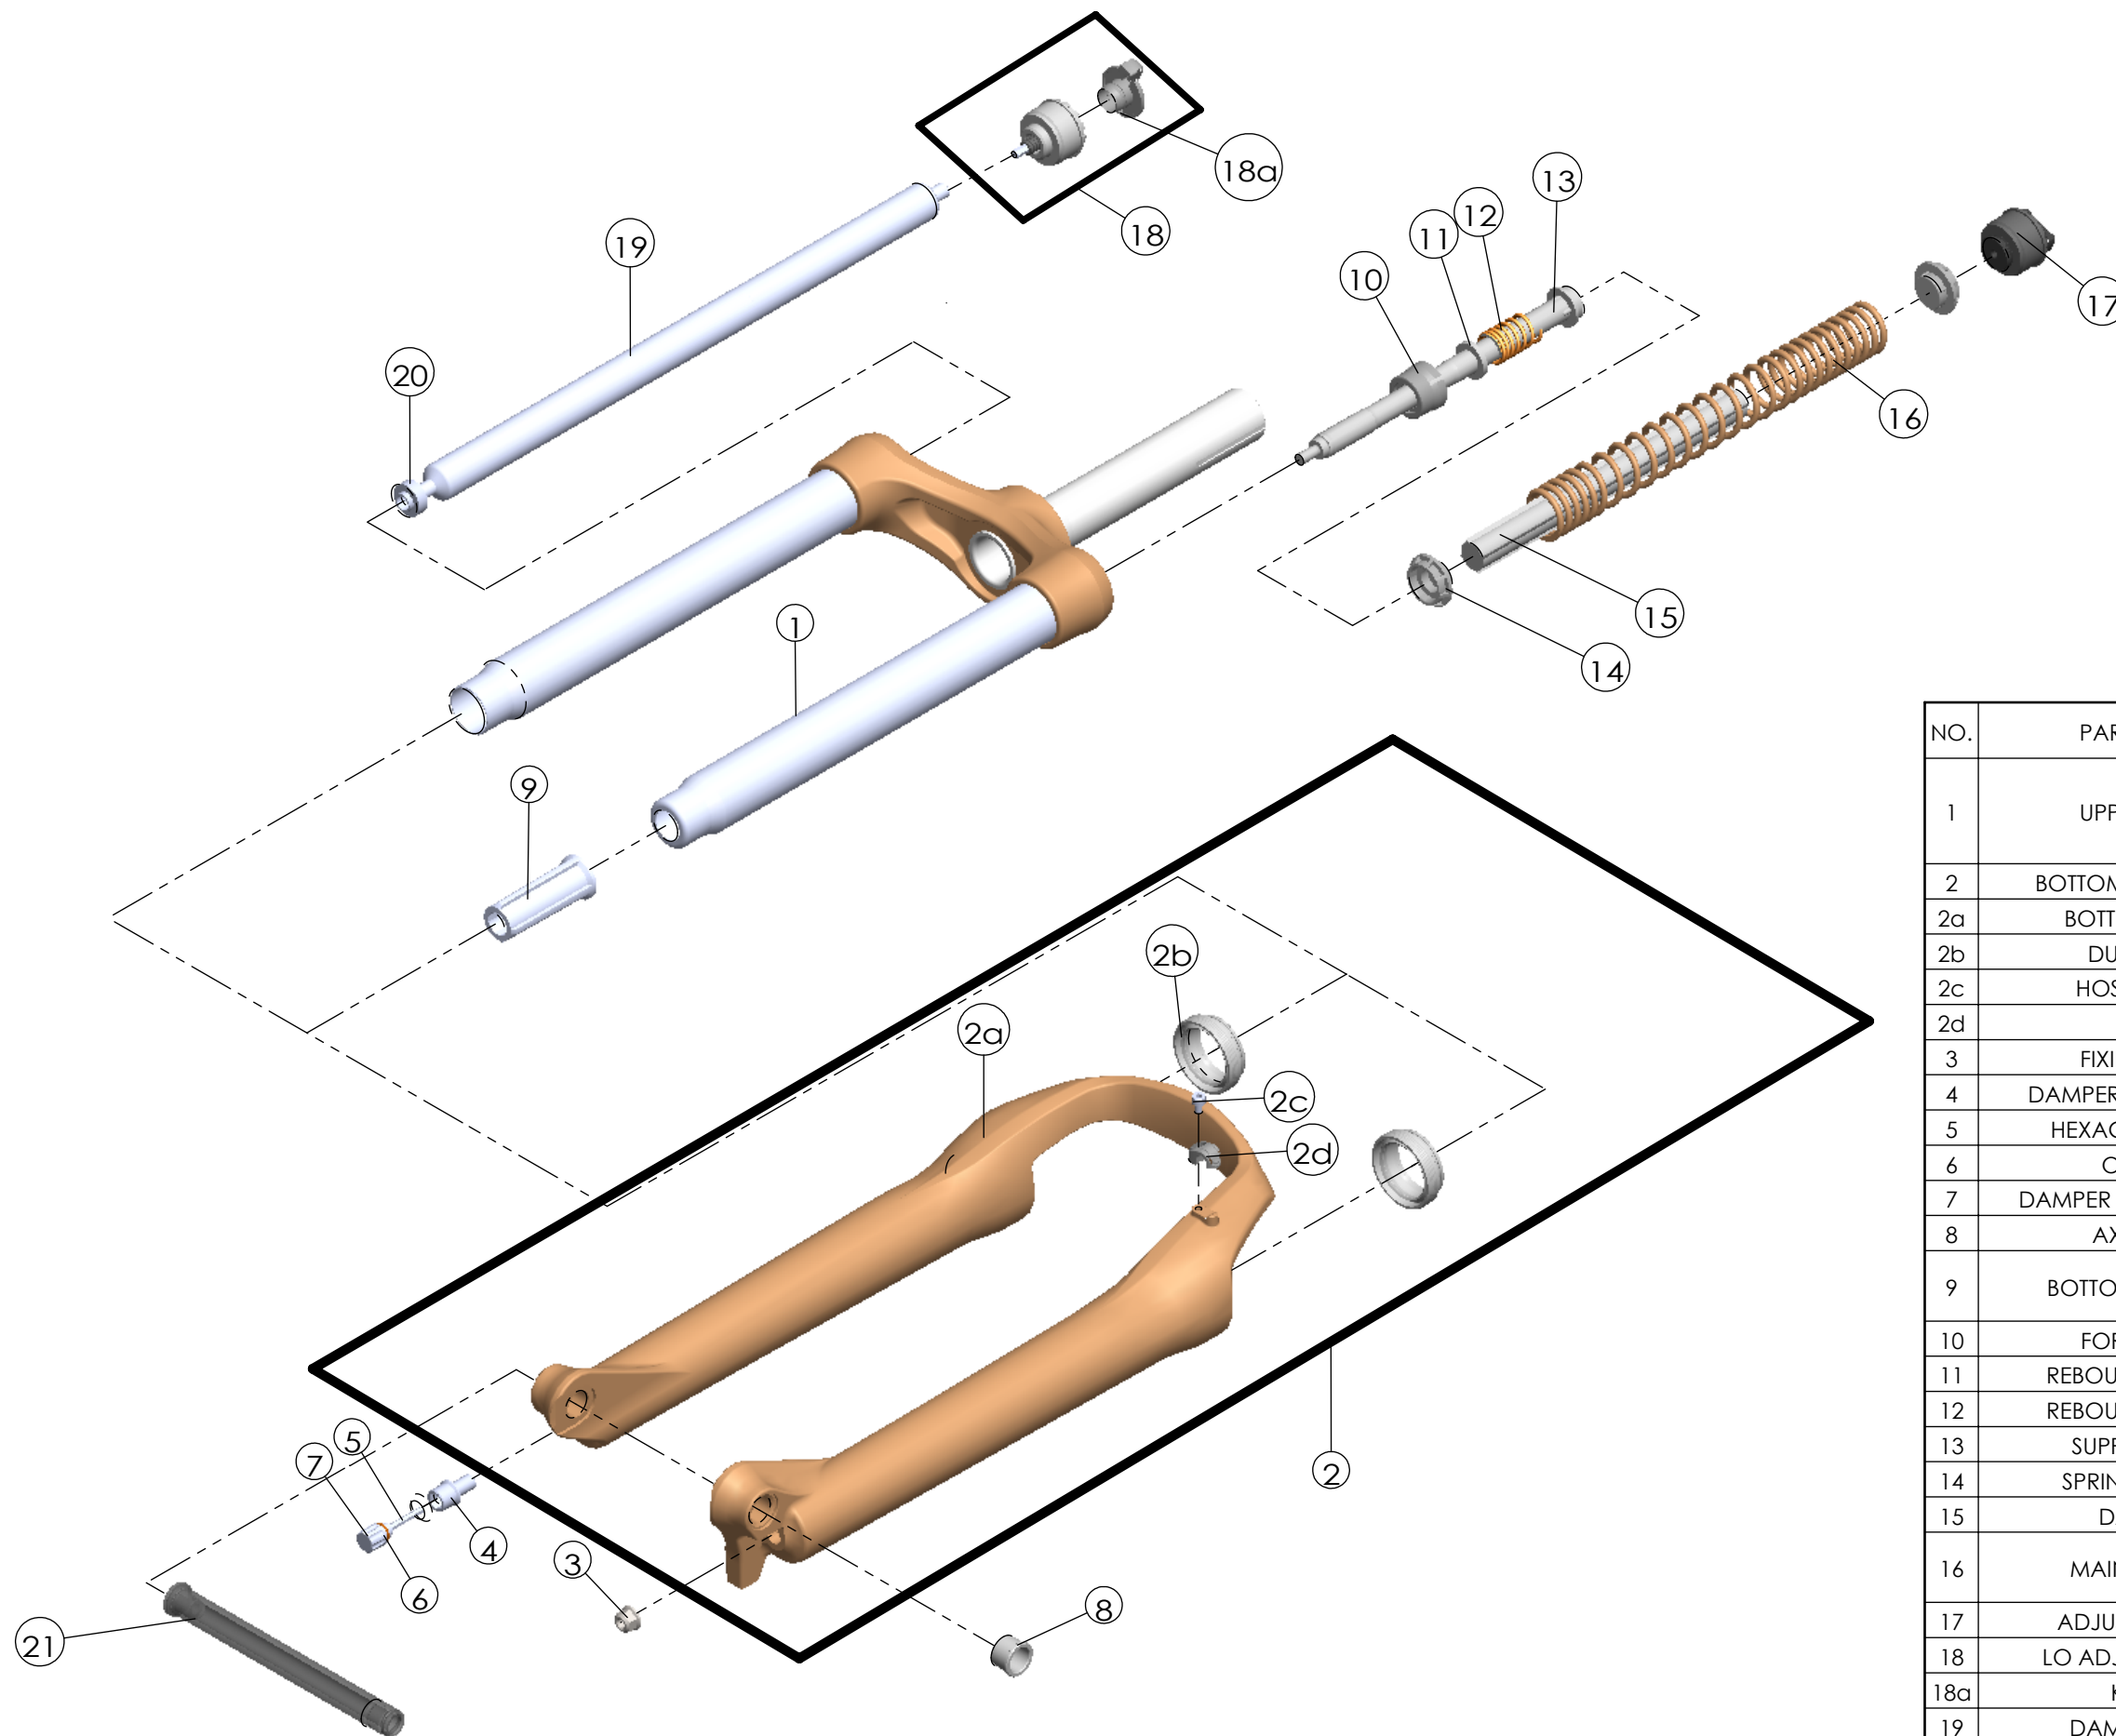

Date	2018.9.4	Version	2
Amended	2018.12.5		

NO.	PART NAME	PART CODE	QTY.	
			100	120
1	UPPER ASSY	FKZ096-08	-	-
		FKZ096-09	1	-
		FKZ096-06	-	1
2	BOTTOM CASE ASSY	FKZ119-10	1	1
2a	BOTTOM CASE	FPB466-10	1	1
2b	DUST SEAL	FAA169-20	2	2
2c	HOSE GUIDE	FEG166	1	1
2d	BOLT	FSB153	1	1
3	FIXING NUT	FSN023	1	1
4	DAMPER FIXING BOLT	FSB058-20	1	1
5	HEXAGON SHAFT	FEE131-10	1	1
6	O RING	FAA083	1	1
7	DAMPER ADJUST KNOB	FEE845-10	1	1
8	AXLE NUT	FSN075-20	1	1
9	BOTTOM STOPPER	FEE806-10	1	-
		FEE806	-	1
10	FORK NOSE	FEE805	1	1
11	REBOUND RUBBER	FEP053	1	1
12	REBOUND SPRING	FEP189-20	1	1
13	SUPPORT TUBE	FEE800	1	1
14	SPRING GUIDE	FEE434-10	2	2
15	DAMPER	FEP320-10	1	1
16	MAIN SPRING	FEP748	1	-
		FEP759	-	1
17	ADJUST SYSTEM	FKE009-21	1	1
18	LO ADJUST SYSTEM	FKE526-21	1	1
18a	KNOB	FEG361-01	1	1
19	DAMPER UNIT	FUN082-10	1	1
20	SLEEVE	FEG363-20	1	1
21	15AH2-110 AXLE SET	FKA117-00	1	1